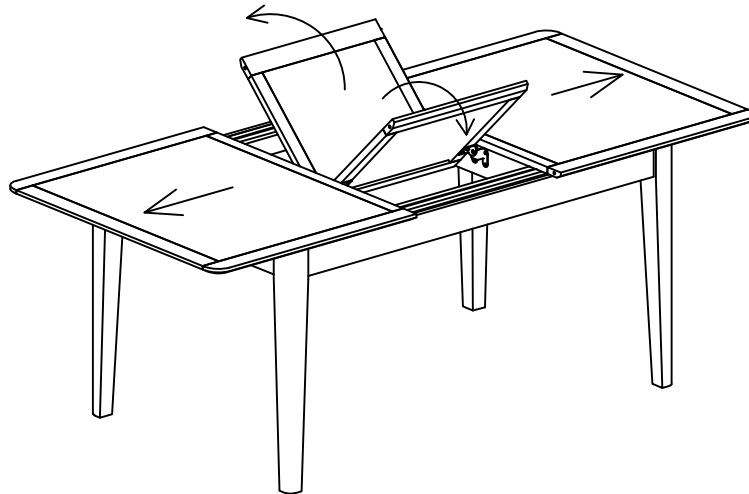

ASSEMBLY INSTRUCTION COMPACT EXT. DINING TABLE

No	Name of Component	Q.ty
(A)		1
(B)		4
No	Name of Hardware	Q.ty
(1)	Bolt M8 x 60 	8
(2)	Washer Ø9/Ø18 x T1.5 	8
(3)	Spring washer M8 	8
(4)	Spanner 	1

STEP 1

STEP 2

STEP 3

When opening or closing the table :
Please pull/push with both hands using equal strength, while standing at the head of the table

FINAL