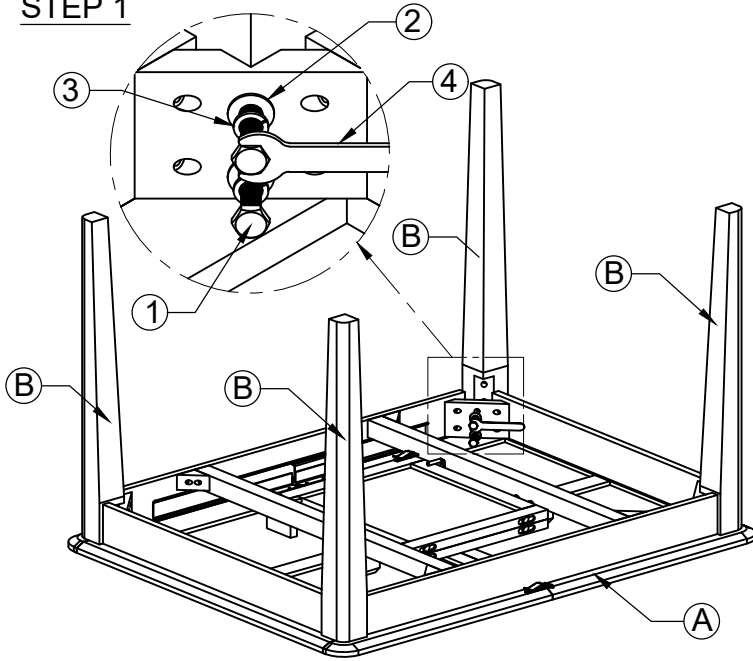

ASSEMBLY INSTRUCTION COMPACT EXT. DINING TABLE

No	Name of Component	Q.ty
(A)		1
(B)		4
No	Name of Hardware	Q.ty
(1)	Bolt M8 x 60 	8
(2)	Washer Ø9/Ø18 x T1.5 	8
(3)	Spring washer M8 	8
(4)	Spanner 	1

STEP 1

STEP 2

STEP 3

When opening or closing the table :
Please pull/push with both hands using equal strength, while standing at the head of the table

FINAL