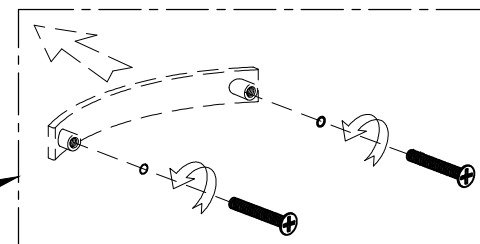

ASSEMBLY INSTRUCTION

G3474 - CONSOLE TABLE WITH BASKET

No	Hardware	Qty
1	Bracket 	2
2	Tie 	1
3	Screw Ø4x20 	2

STEP 1

STEP 2

STEP 3