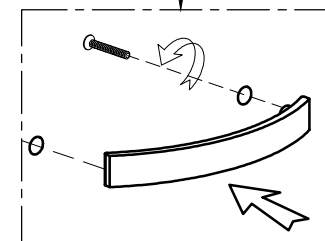

ASSEMBLY INSTRUCTION

G3474 - CONSOLE TABLE WITH BASKET

No	Hardware	Qty
1	Bracket 	2
2	Tie 	1
3	Screw Ø4x20 	2

STEP 1

STEP 2

STEP 3