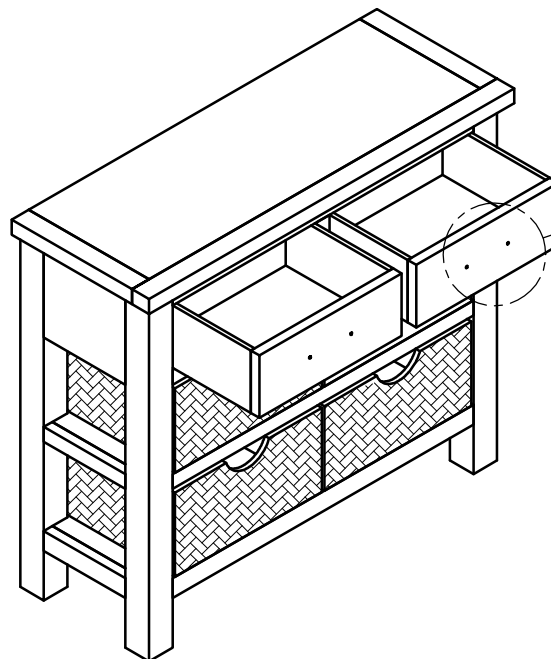

ASSEMBLY INSTRUCTION

G3474 - CONSOLE TABLE WITH BASKET

No	Hardware	Qty
1	Bracket 	2
2	Tie 	1
3	Screw Ø4x20 	2

STEP 1

STEP 2

STEP 3