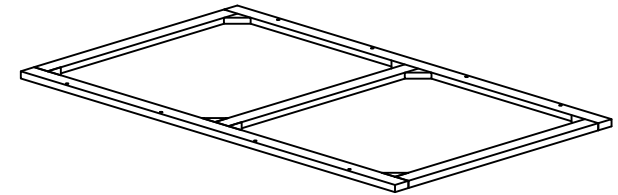

ASSEMBLY INSTRUCTION GENTS WARDROBE

No	LIST OF HARDWARE	FIG	Q.ty (pcs)
①	Bolt M6x35		10
②	Screw Ø4x35		18
③	Screw Ø4x20		6
④	Screw Ø4x45		3
⑤	Wooden Dowel Ø8x30		1
⑥	Handle with bolt		2 (set)
⑦	Flat Washer M6		10
⑧	Allen key K4		1
⑨	Bracket		2
⑩	Tie		1

Ⓐ - BASE - 1X

Ⓑ - FRONT FRAME WITH DOOR - 1X

Ⓒ - RIGHT FRAME - 1X AND LEFT FRAME - 1X

Ⓓ - BACK FRAME - 1X

Ⓔ - TOP FRAME - 1X

Ⓕ - HANGING RAIL - 1X

STEP 1

STEP 2