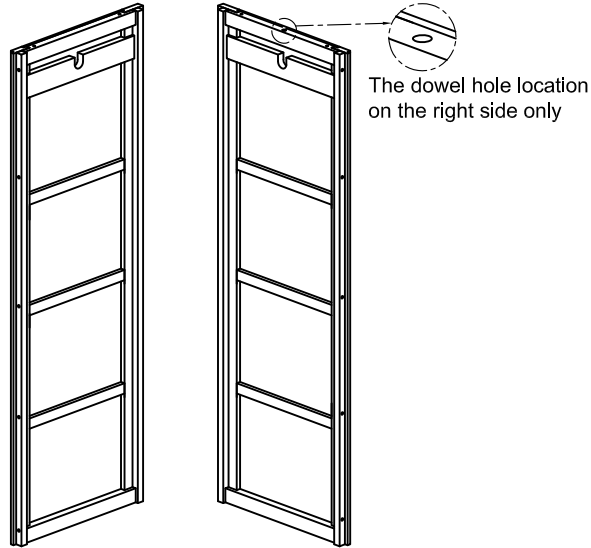

ASSEMBLY INSTRUCTION GENTS WARDROBE

No	LIST OF HARDWARE	FIG	Q.ty (pcs)
①	Bolt M6x35		10
②	Screw Ø4x35		18
③	Screw Ø4x20		6
④	Screw Ø4x45		3
⑤	Wooden Dowel Ø8x30		1
⑥	Handle with bolt		2 (set)
⑦	Flat Washer M6		10
⑧	Allen key K4		1
⑨	Bracket		2
⑩	Tie		1

Ⓐ - BASE - 1X

Ⓑ - FRONT FRAME WITH DOOR - 1X

Ⓒ - RIGHT FRAME - 1X AND LEFT FRAME - 1X

Ⓓ - BACK FRAME - 1X

Ⓔ - TOP FRAME - 1X

Ⓕ - HANGING RAIL - 1X

STEP 1

STEP 2