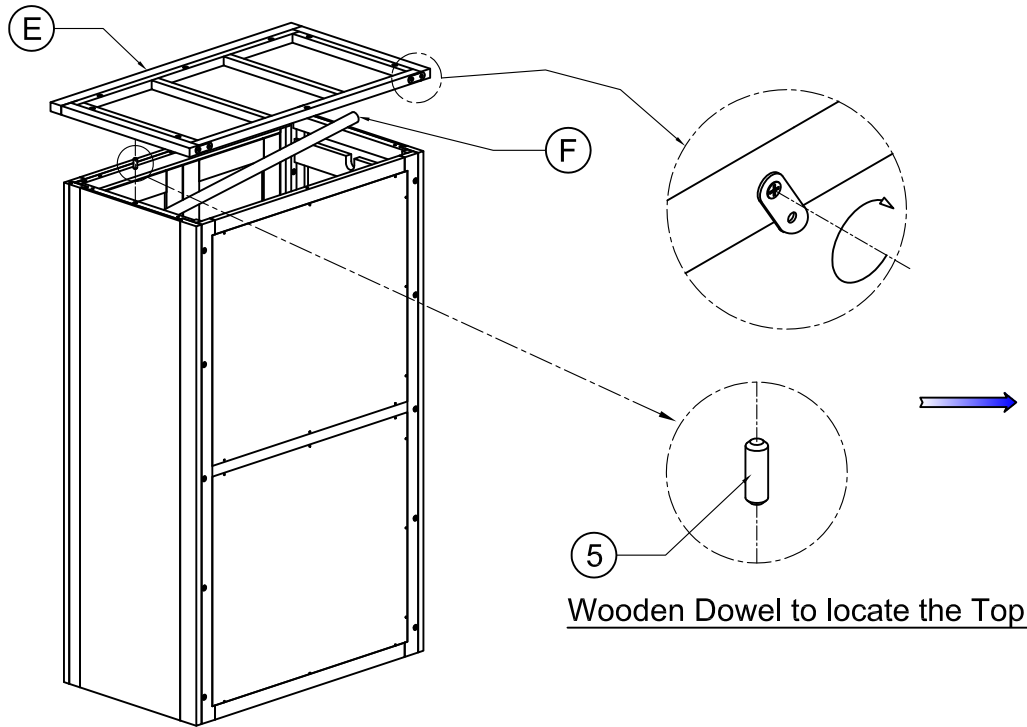

ASSEMBLY INSTRUCTION GENTS WARDROBE

No	LIST OF HARDWARE	FIG	Q.ty (pcs)
①	Bolt M6x35		10
②	Screw Ø4x35		18
③	Screw Ø4x20		6
④	Screw Ø4x45		3
⑤	Wooden Dowel Ø8x30		1
⑥	Handle with bolt		2 (set)
⑦	Flat Washer M6		10
⑧	Allen key K4		1
⑨	Bracket		2
⑩	Tie		1

Ⓐ - BASE - 1X

Ⓑ - FRONT FRAME WITH DOOR - 1X

Ⓒ - RIGHT FRAME - 1X AND LEFT FRAME - 1X

Ⓓ - BACK FRAME - 1X

Ⓔ - TOP FRAME - 1X

Ⓕ - HANGING RAIL - 1X

STEP 1

STEP 2

STEP 3

STEP 4

STEP 5

FINAL