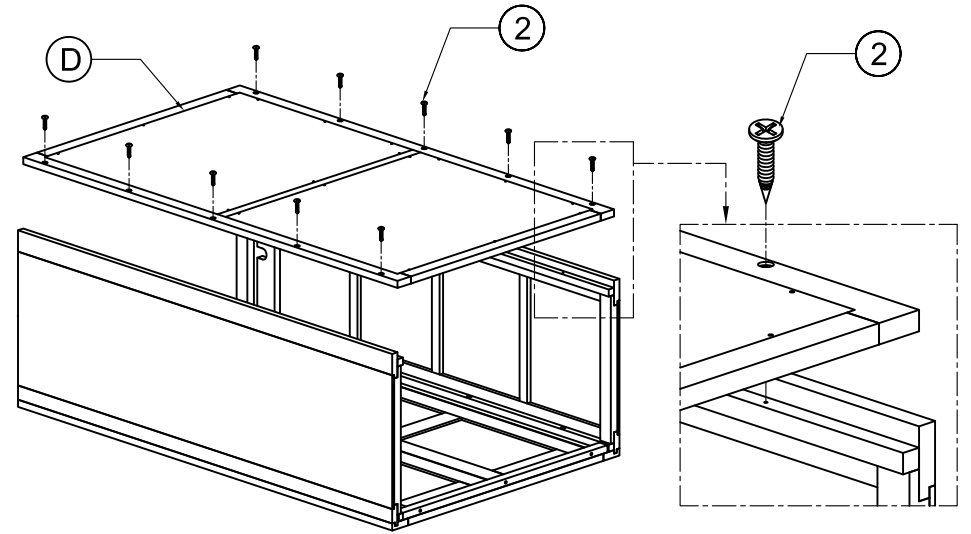

ASSEMBLY INSTRUCTION GENTS WARDROBE

No	LIST OF HARDWARE	FIG	Q.ty (pcs)
①	Bolt M6x35		10
②	Screw Ø4x35		18
③	Screw Ø4x20		6
④	Screw Ø4x45		3
⑤	Wooden Dowel Ø8x30		1
⑥	Handle with bolt		2 (set)
⑦	Flat Washer M6		10
⑧	Allen key K4		1
⑨	Bracket		2
⑩	Tie		1

Ⓐ - BASE - 1X

Ⓑ - FRONT FRAME WITH DOOR - 1X

Ⓒ - RIGHT FRAME - 1X AND LEFT FRAME - 1X

Ⓓ - BACK FRAME - 1X

Ⓔ - TOP FRAME - 1X

Ⓕ - HANGING RAIL - 1X

STEP 1

STEP 2

STEP 3

STEP 4

STEP 5

FINAL