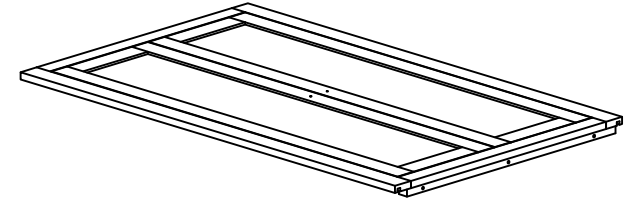

ASSEMBLY INSTRUCTION GENTS WARDROBE

No	LIST OF HARDWARE	FIG	Q.ty (pcs)
①	Bolt M6x35		10
②	Screw Ø4x35		18
③	Screw Ø4x20		6
④	Screw Ø4x45		3
⑤	Wooden Dowel Ø8x30		1
⑥	Handle with bolt		2 (set)
⑦	Flat Washer M6		10
⑧	Allen key K4		1
⑨	Bracket		2
⑩	Tie		1

Ⓐ - BASE - 1X

Ⓑ - FRONT FRAME WITH DOOR - 1X

Ⓒ - RIGHT FRAME - 1X AND LEFT FRAME - 1X

Ⓓ - BACK FRAME - 1X

Ⓔ - TOP FRAME - 1X

Ⓕ - HANGING RAIL - 1X

STEP 1

STEP 2