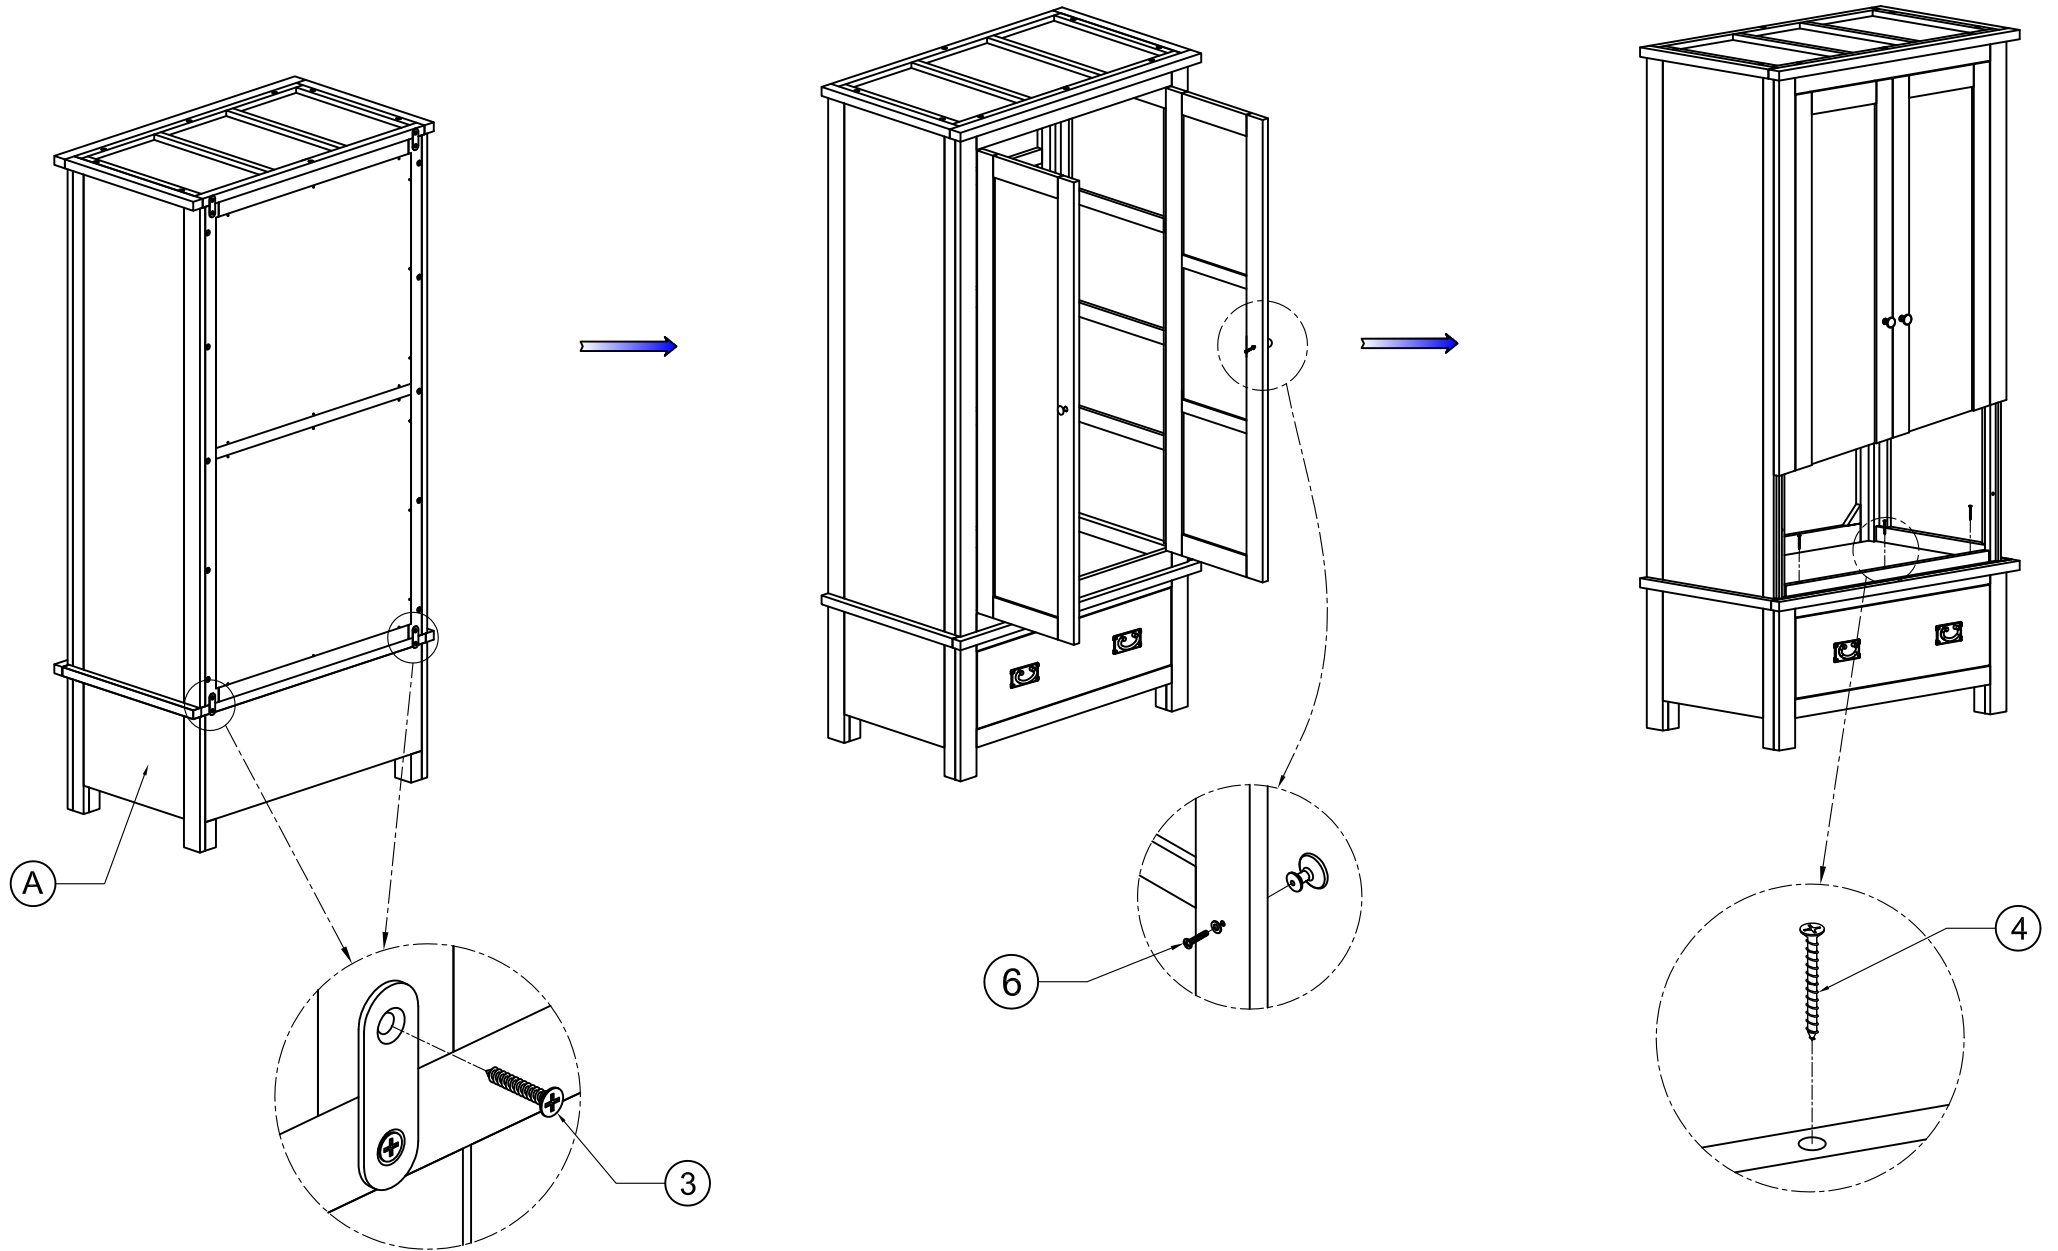

ASSEMBLY INSTRUCTION GENTS WARDROBE

No	LIST OF HARDWARE	FIG	Q.ty (pcs)
①	Bolt M6x35		10
②	Screw Ø4x35		18
③	Screw Ø4x20		6
④	Screw Ø4x45		3
⑤	Wooden Dowel Ø8x30		1
⑥	Handle with bolt		2 (set)
⑦	Flat Washer M6		10
⑧	Allen key K4		1
⑨	Bracket		2
⑩	Tie		1

Ⓐ - BASE - 1X

Ⓑ - FRONT FRAME WITH DOOR - 1X

Ⓒ - RIGHT FRAME - 1X AND LEFT FRAME - 1X

Ⓓ - BACK FRAME - 1X

Ⓔ - TOP FRAME - 1X

Ⓕ - HANGING RAIL - 1X

STEP 1

STEP 2

STEP 3

STEP 4

STEP 5

FINAL