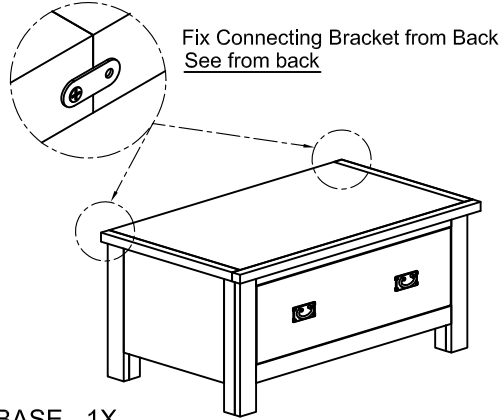

ASSEMBLY INSTRUCTION GENTS WARDROBE

No	LIST OF HARDWARE	FIG	Q.ty (pcs)
①	Bolt M6x35		10
②	Screw Ø4x35		18
③	Screw Ø4x20		6
④	Screw Ø4x45		3
⑤	Wooden Dowel Ø8x30		1
⑥	Handle with bolt		2 (set)
⑦	Flat Washer M6		10
⑧	Allen key K4		1
⑨	Bracket		2
⑩	Tie		1

Ⓐ - BASE - 1X

Ⓑ - FRONT FRAME WITH DOOR - 1X

Ⓒ - RIGHT FRAME - 1X AND LEFT FRAME - 1X

Ⓓ - BACK FRAME - 1X

Ⓔ - TOP FRAME - 1X

Ⓕ - HANGING RAIL - 1X

STEP 1

STEP 2