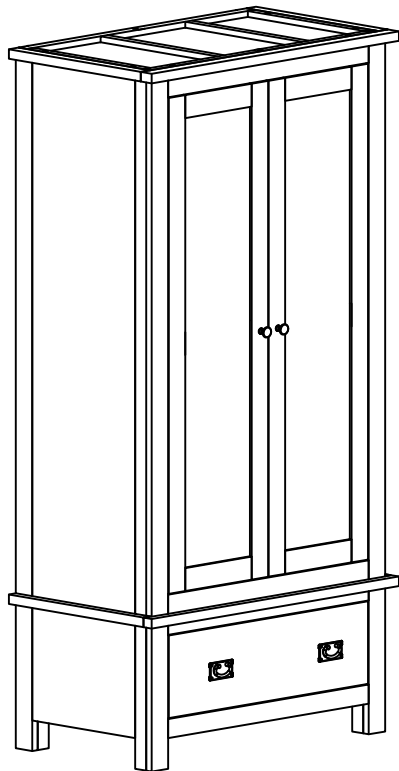

ASSEMBLY INSTRUCTION GENTS WARDROBE

No	LIST OF HARDWARE	FIG	Q.ty (pcs)
①	Bolt M6x35		10
②	Screw Ø4x35		18
③	Screw Ø4x20		6
④	Screw Ø4x45		3
⑤	Wooden Dowel Ø8x30		1
⑥	Handle with bolt		2 (set)
⑦	Flat Washer M6		10
⑧	Allen key K4		1
⑨	Bracket		2
⑩	Tie		1

Ⓐ - BASE - 1X

Ⓑ - FRONT FRAME WITH DOOR - 1X

Ⓒ - RIGHT FRAME - 1X AND LEFT FRAME - 1X

Ⓓ - BACK FRAME - 1X

Ⓔ - TOP FRAME - 1X

Ⓕ - HANGING RAIL - 1X

STEP 1

STEP 2