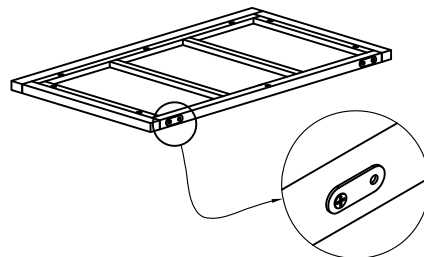

ASSEMBLY INSTRUCTION GENTS WARDROBE

No	LIST OF HARDWARE	FIG	Q.ty (pcs)
①	Bolt M6x35		10
②	Screw Ø4x35		18
③	Screw Ø4x20		6
④	Screw Ø4x45		3
⑤	Wooden Dowel Ø8x30		1
⑥	Handle with bolt		2 (set)
⑦	Flat Washer M6		10
⑧	Allen key K4		1
⑨	Bracket		2
⑩	Tie		1

Ⓐ - BASE - 1X

Ⓑ - FRONT FRAME WITH DOOR - 1X

Ⓒ - RIGHT FRAME - 1X AND LEFT FRAME - 1X

Ⓓ - BACK FRAME - 1X

Ⓔ - TOP FRAME - 1X

Ⓕ - HANGING RAIL - 1X

STEP 1

STEP 2

STEP 3

STEP 4

STEP 5

FINAL