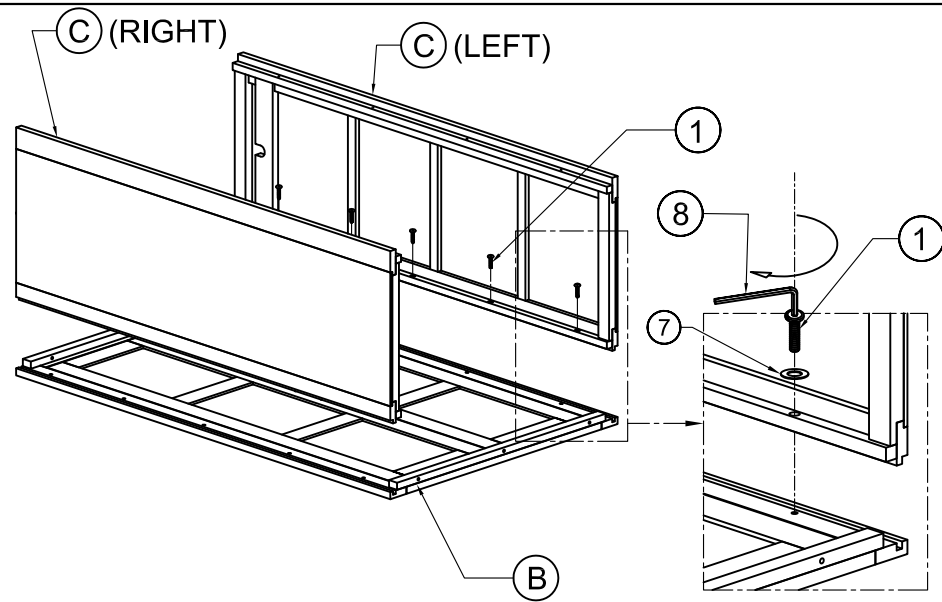

ASSEMBLY INSTRUCTION GENTS WARDROBE

No	LIST OF HARDWARE	FIG	Q.ty (pcs)
①	Bolt M6x35		10
②	Screw Ø4x35		18
③	Screw Ø4x20		6
④	Screw Ø4x45		3
⑤	Wooden Dowel Ø8x30		1
⑥	Handle with bolt		2 (set)
⑦	Flat Washer M6		10
⑧	Allen key K4		1
⑨	Bracket		2
⑩	Tie		1

Ⓐ - BASE - 1X

Ⓑ - FRONT FRAME WITH DOOR - 1X

Ⓒ - RIGHT FRAME - 1X AND LEFT FRAME - 1X

Ⓓ - BACK FRAME - 1X

Ⓔ - TOP FRAME - 1X

Ⓕ - HANGING RAIL - 1X

STEP 1

STEP 2

STEP 3

STEP 4

STEP 5

FINAL