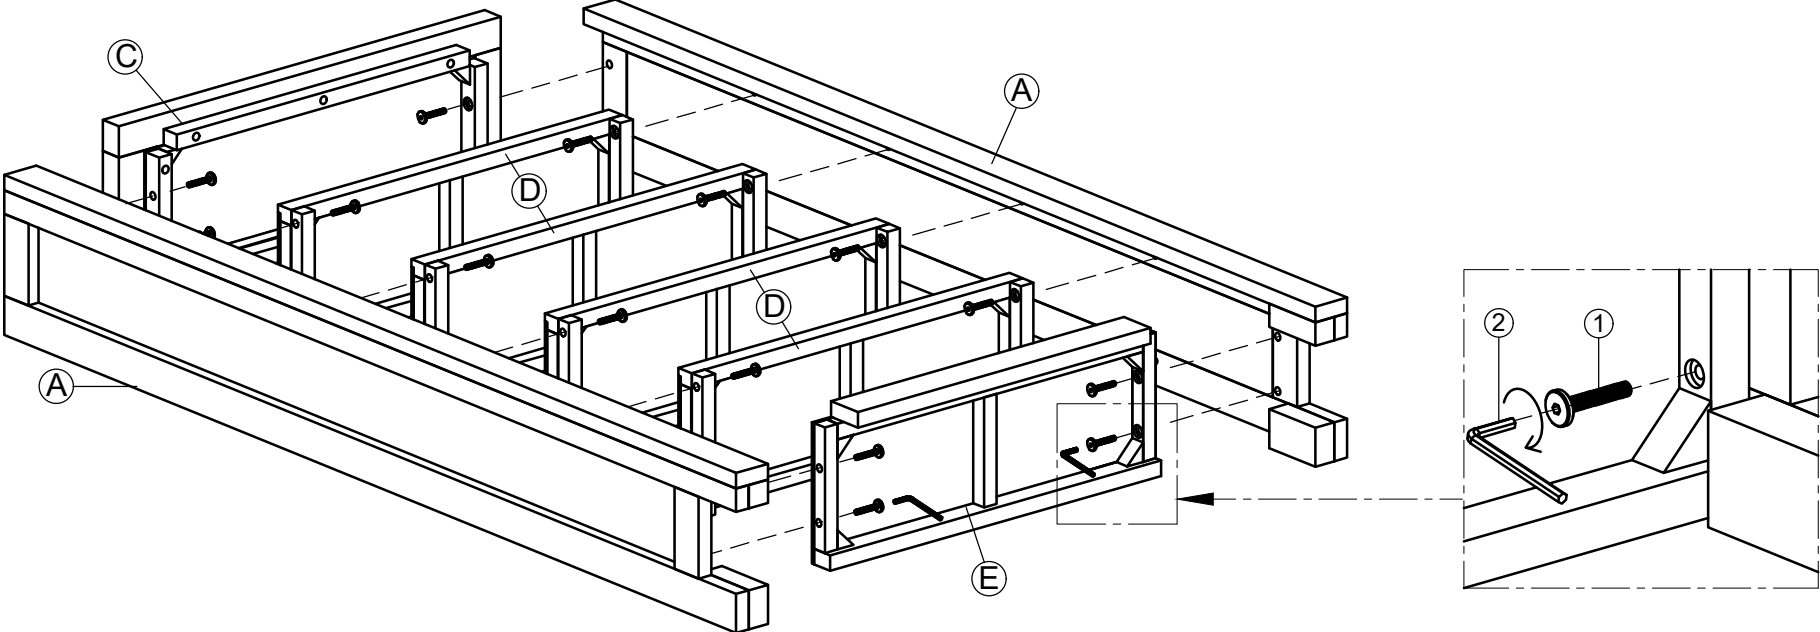

ASSEMBLY INSTRUCTION SLIM BOOKCASE _ KD

No	LIST OF HARDWARE	FIG	Q.ty (pcs)
①	Bolts M6x30		24
②	Allen key K4		1
③	Round head Screws Ø3.5x15		22
④	Screws Ø4x20		2
⑤	Brackets		2
⑥	Tie		1
Screwdriver (not included)			

ASSEMBLY INSTRUCTION SLIM BOOKCASE _ KD

STEP 1

STEP 2

STEP 3