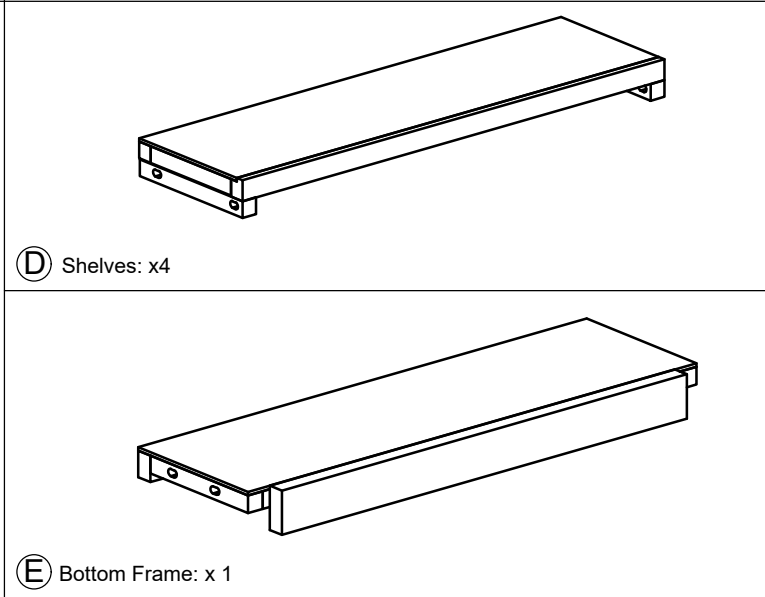

ASSEMBLY INSTRUCTION SLIM BOOKCASE _ KD

No	LIST OF HARDWARE	FIG	Q.ty (pcs)
①	Bolts M6x30		24
②	Allen key K4		1
③	Round head Screws Ø3.5x15		22
④	Screws Ø4x20		2
⑤	Brackets		2
⑥	Tie		1
Screwdriver (not included)			

ASSEMBLY INSTRUCTION SLIM BOOKCASE _ KD

STEP 1

STEP 2

STEP 3