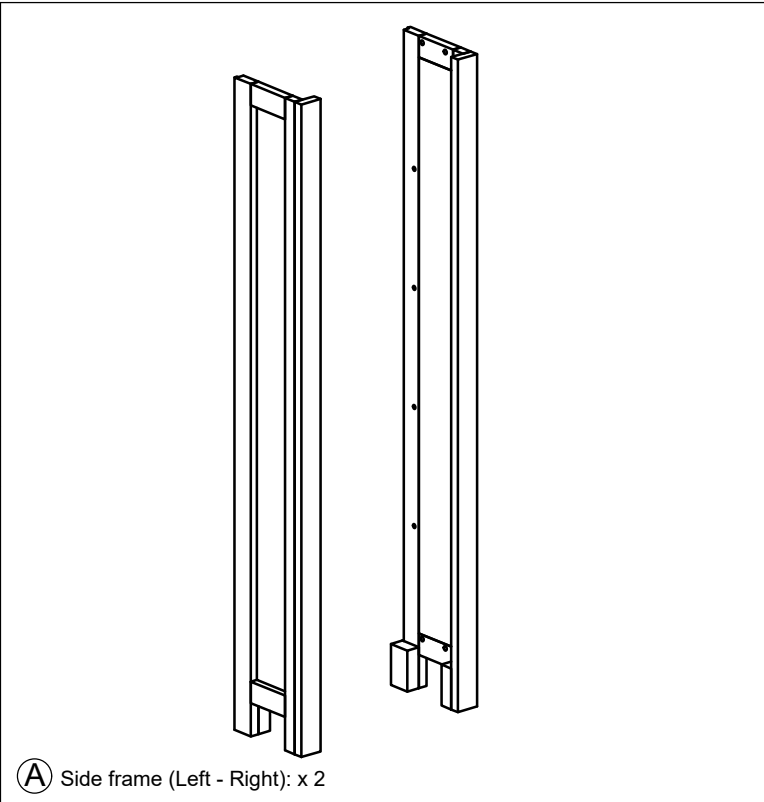

ASSEMBLY INSTRUCTION SLIM BOOKCASE _ KD

No	LIST OF HARDWARE	FIG	Q.ty (pcs)
①	Bolts M6x30		24
②	Allen key K4		1
③	Round head Screws Ø3.5x15		22
④	Screws Ø4x20		2
⑤	Brackets		2
⑥	Tie		1
Screwdriver (not included)			

ASSEMBLY INSTRUCTION SLIM BOOKCASE _ KD

STEP 1

STEP 2

STEP 3