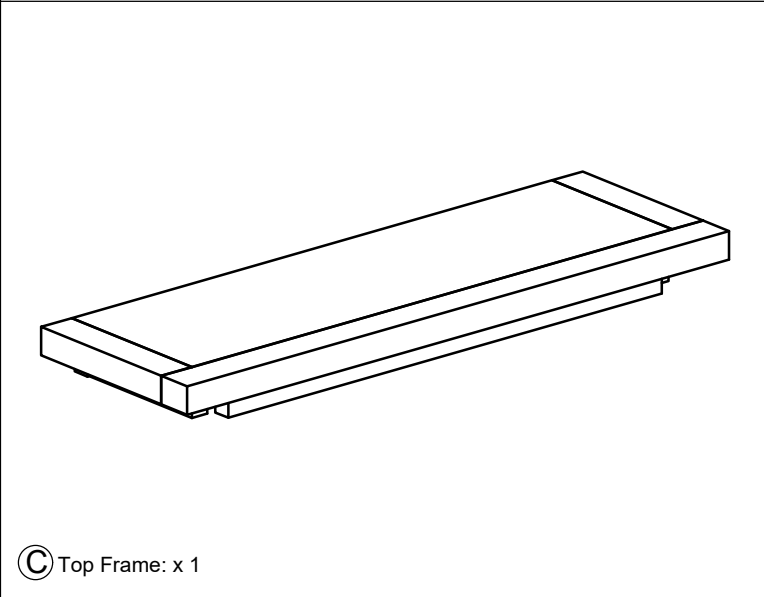

ASSEMBLY INSTRUCTION SLIM BOOKCASE _ KD

No	LIST OF HARDWARE	FIG	Q.ty (pcs)
①	Bolts M6x30		24
②	Allen key K4		1
③	Round head Screws Ø3.5x15		22
④	Screws Ø4x20		2
⑤	Brackets		2
⑥	Tie		1
Screwdriver (not included)			

ASSEMBLY INSTRUCTION SLIM BOOKCASE _ KD

STEP 1

STEP 2

STEP 3