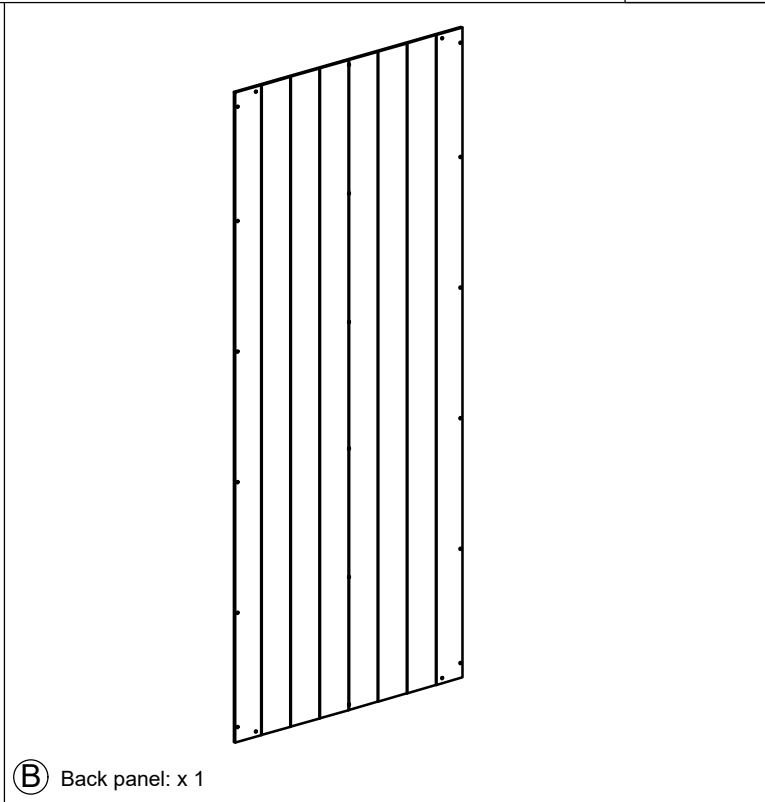

ASSEMBLY INSTRUCTION SLIM BOOKCASE _ KD

No	LIST OF HARDWARE	FIG	Q.ty (pcs)
①	Bolts M6x30		24
②	Allen key K4		1
③	Round head Screws Ø3.5x15		22
④	Screws Ø4x20		2
⑤	Brackets		2
⑥	Tie		1
Screwdriver (not included)			

ASSEMBLY INSTRUCTION SLIM BOOKCASE _ KD

STEP 1

STEP 2

STEP 3