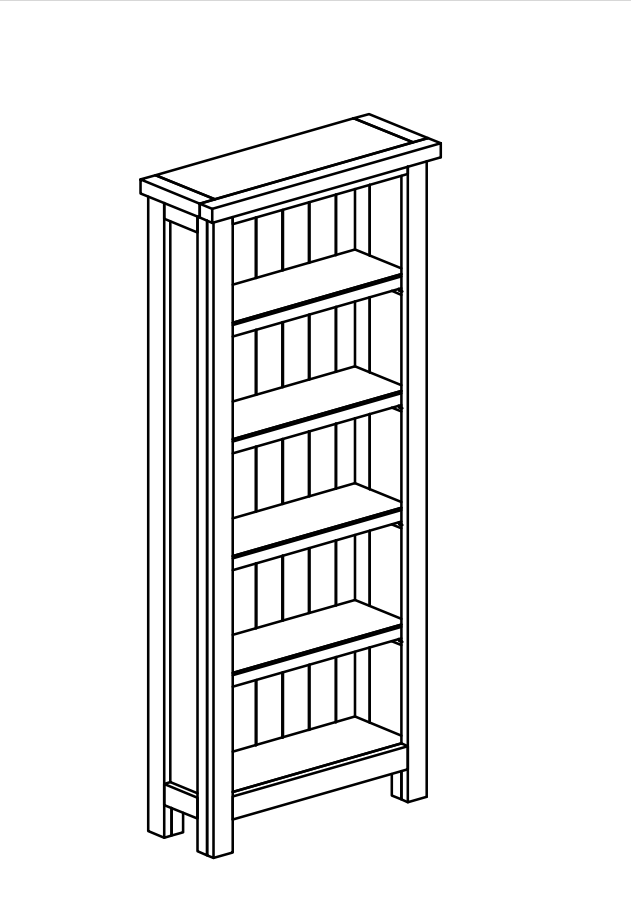

ASSEMBLY INSTRUCTION SLIM BOOKCASE _ KD

No	LIST OF HARDWARE	FIG	Q.ty (pcs)
①	Bolts M6x30		24
②	Allen key K4		1
③	Round head Screws Ø3.5x15		22
④	Screws Ø4x20		2
⑤	Brackets		2
⑥	Tie		1
Screwdriver (not included)			

ASSEMBLY INSTRUCTION SLIM BOOKCASE _ KD

STEP 1

STEP 2

STEP 3