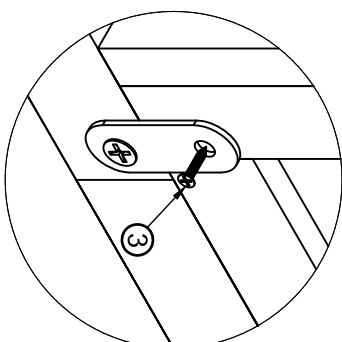

ASSEMBLY INSTRUCTION SINGLE WARDROBE

No	Name of Hardware	Q.ty
1	Bolt M6 x 35	10
2	Screw M5 x 30	18
3	Screw M4 x 15	6
4	Screw M4 x 45	3
5	Wood dowel Ø10 x 30	1
6	Handle with bolt	1 (Set)
7	Allen key	1
8	Washer Ø7/Ø15 x 1	10
9	Bracket	2
10	Tie	1
11	Screw M4 x 35	2

Step 1

Step 2

Step 3

Step 4

Step 5

Step 6

Step 7

FINAL