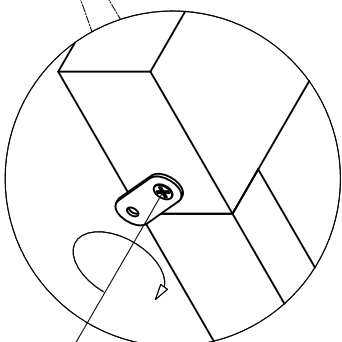

ASSEMBLY INSTRUCTION SINGLE WARDROBE

No	Name of Hardware	Q.ty
1	Bolt M6 x 35	10
2	Screw M5 x 30	18
3	Screw M4 x 15	6
4	Screw M4 x 45	3
5	Wood dowel Ø10 x 30	1
6	Handle with bolt	1 (Set)
7	Allen key	1
8	Washer Ø7/Ø15 x 1	10
9	Bracket	2
10	Tie	1
11	Screw M4 x 35	2

Step 1

Step 2

Step 3

Step 4

Step 5

Step 6

Step 7

FINAL