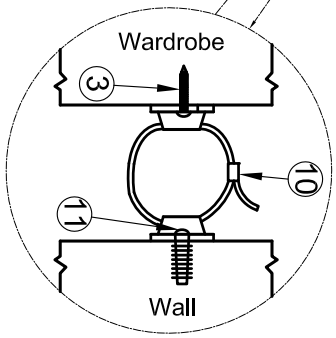

ASSEMBLY INSTRUCTION SINGLE WARDROBE

No	Name of Hardware	Q.ty
1	Bolt M6 x 35	10
2	Screw M5 x 30	18
3	Screw M4 x 15	6
4	Screw M4 x 45	3
5	Wood dowel Ø10 x 30	1
6	Handle with bolt	1 (Set)
7	Allen key	1
8	Washer Ø7/Ø15 x 1	10
9	Bracket	2
10	Tie	1
11	Screw M4 x 35	2

Step 1

Step 2

Step 3

Step 4

Step 5

Step 6

Step 7

FINAL