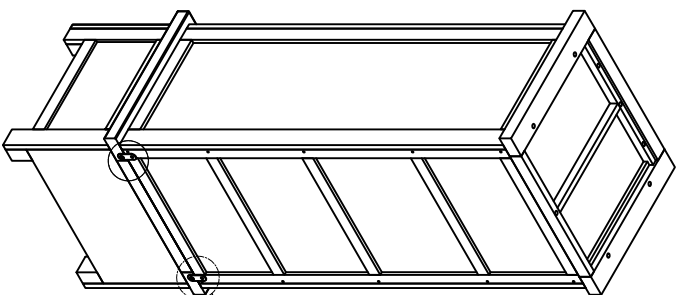

ASSEMBLY INSTRUCTION SINGLE WARDROBE

No	Name of Hardware	Q.ty
1	Bolt M6 x 35	10
2	Screw M5 x 30	18
3	Screw M4 x 15	6
4	Screw M4 x 45	3
5	Wood dowel Ø10 x 30	1
6	Handle with bolt	1 (Set)
7	Allen key	1
8	Washer Ø7/Ø15 x 1	10
9	Bracket	2
10	Tie	1
11	Screw M4 x 35	2

Step 1

Step 2

Step 3

Step 4

Step 5

Step 6

Step 7

FINAL