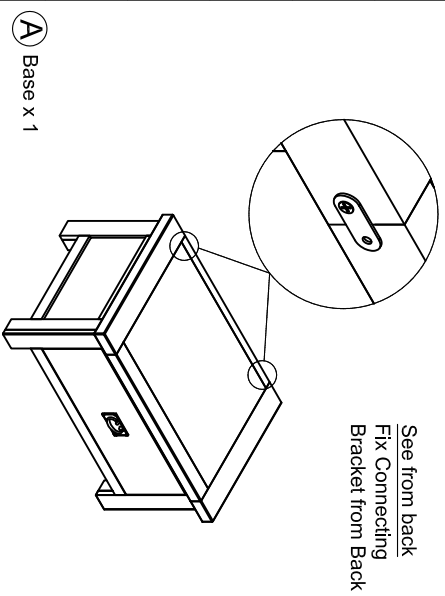

ASSEMBLY INSTRUCTION SINGLE WARDROBE

No	Name of Hardware	Q.ty
1	Bolt M6 x 35	10
2	Screw M5 x 30	18
3	Screw M4 x 15	6
4	Screw M4 x 45	3
5	Wood dowel Ø10 x 30	1
6	Handle with bolt	1 (Set)
7	Allen key	1
8	Washer Ø7/Ø15 x 1	10
9	Bracket	2
10	Tie	1
11	Screw M4 x 35	2