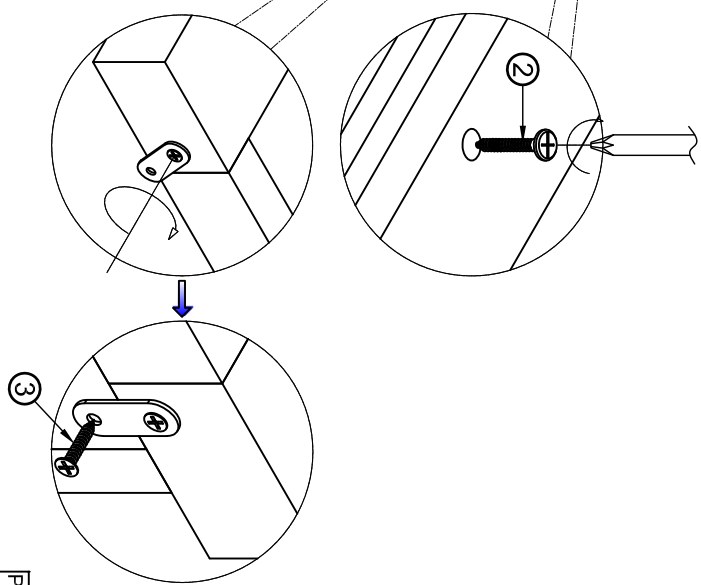

ASSEMBLY INSTRUCTION SINGLE WARDROBE

No	Name of Hardware	Q.ty
1	Bolt M6 x 35	10
2	Screw M5 x 30	18
3	Screw M4 x 15	6
4	Screw M4 x 45	3
5	Wood dowel Ø10 x 30	1
6	Handle with bolt	1 (Set)
7	Allen key	1
8	Washer Ø7/Ø15 x 1	10
9	Bracket	2
10	Tie	1
11	Screw M4 x 35	2

Step 1

Step 2

Step 3

Step 4

Step 5

Step 6

Step 7

FINAL