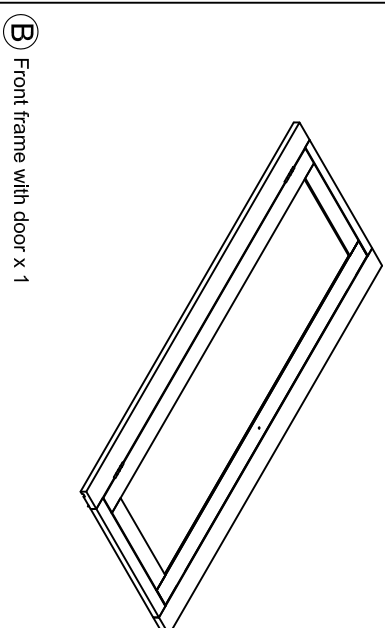

ASSEMBLY INSTRUCTION SINGLE WARDROBE

No	Name of Hardware	Q.ty
1	Bolt M6 x 35	10
2	Screw M5 x 30	18
3	Screw M4 x 15	6
4	Screw M4 x 45	3
5	Wood dowel Ø10 x 30	1
6	Handle with bolt	1 (Set)
7	Allen key	1
8	Washer Ø7/Ø15 x 1	10
9	Bracket	2
10	Tie	1
11	Screw M4 x 35	2