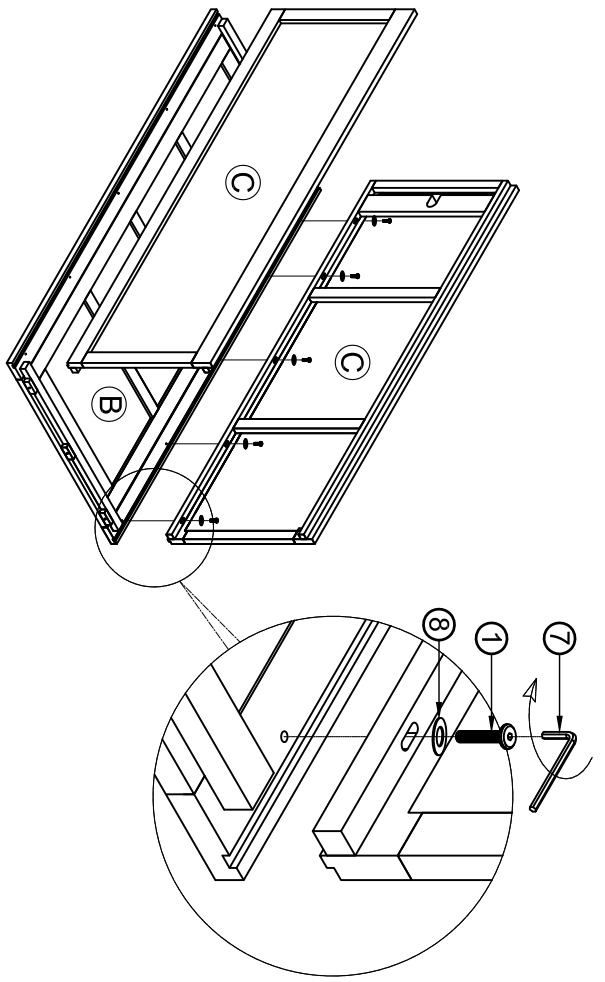

ASSEMBLY INSTRUCTION SINGLE WARDROBE

No	Name of Hardware	Q.ty
1	Bolt M6 x 35	10
2	Screw M5 x 30	18
3	Screw M4 x 15	6
4	Screw M4 x 45	3
5	Wood dowel Ø10 x 30	1
6	Handle with bolt	1 (Set)
7	Allen key	1
8	Washer Ø7/Ø15 x 1	10
9	Bracket	2
10	Tie	1
11	Screw M4 x 35	2