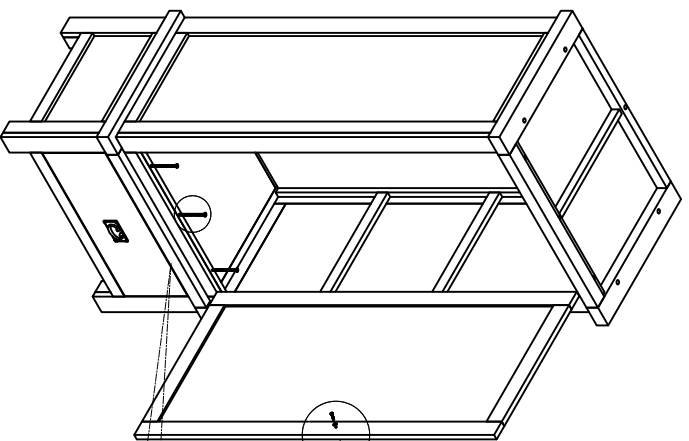

ASSEMBLY INSTRUCTION SINGLE WARDROBE

No	Name of Hardware	Q.ty
1	Bolt M6 x 35	10
2	Screw M5 x 30	18
3	Screw M4 x 15	6
4	Screw M4 x 45	3
5	Wood dowel Ø10 x 30	1
6	Handle with bolt	1 (Set)
7	Allen key	1
8	Washer Ø7/Ø15 x 1	10
9	Bracket	2
10	Tie	1
11	Screw M4 x 35	2

Step 1

Step 2

Step 3

Step 4

Step 5

Step 6

Step 7

FINAL