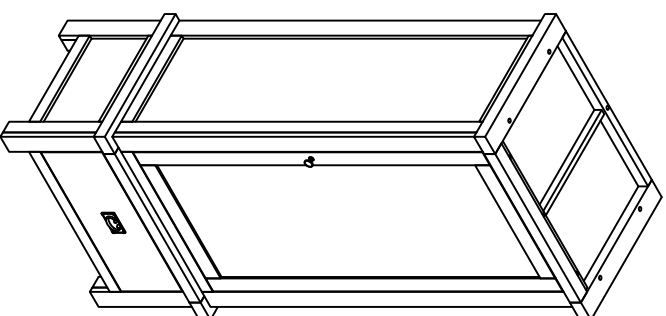

ASSEMBLY INSTRUCTION SINGLE WARDROBE

No	Name of Hardware	Q.ty
1	Bolt M6 x 35	10
2	Screw M5 x 30	18
3	Screw M4 x 15	6
4	Screw M4 x 45	3
5	Wood dowel Ø10 x 30	1
6	Handle with bolt	1 (Set)
7	Allen key	1
8	Washer Ø7/Ø15 x 1	10
9	Bracket	2
10	Tie	1
11	Screw M4 x 35	2

Step 1

Step 2

Step 3

Step 4

Step 5

Step 6

Step 7

FINAL