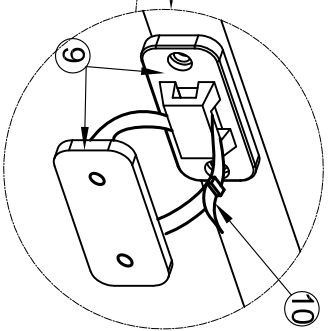

ASSEMBLY INSTRUCTION SINGLE WARDROBE

No	Name of Hardware	Q.ty
1	Bolt M6 x 35	10
2	Screw M5 x 30	18
3	Screw M4 x 15	6
4	Screw M4 x 45	3
5	Wood dowel Ø10 x 30	1
6	Handle with bolt	1 (Set)
7	Allen key	1
8	Washer Ø7/Ø15 x 1	10
9	Bracket	2
10	Tie	1
11	Screw M4 x 35	2

Step 1

Step 2

Step 3

Step 4

Step 5

Step 6

Step 7

FINAL