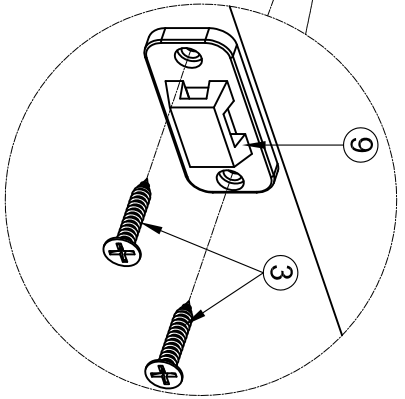

ASSEMBLY INSTRUCTION SINGLE WARDROBE

No	Name of Hardware	Q.ty
1	Bolt M6 x 35	10
2	Screw M5 x 30	18
3	Screw M4 x 15	6
4	Screw M4 x 45	3
5	Wood dowel Ø10 x 30	1
6	Handle with bolt	1 (Set)
7	Allen key	1
8	Washer Ø7/Ø15 x 1	10
9	Bracket	2
10	Tie	1
11	Screw M4 x 35	2

Step 1

Step 2

Step 3

Step 4

Step 5

Step 6

Step 7

FINAL