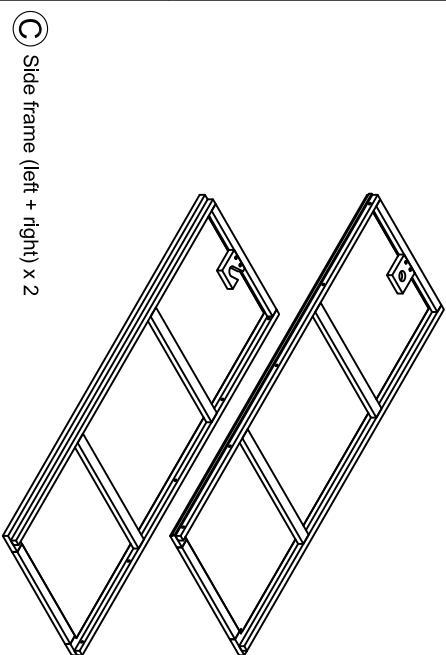

ASSEMBLY INSTRUCTION SINGLE WARDROBE

No	Name of Hardware	Q.ty
1	Bolt M6 x 35	10
2	Screw M5 x 30	18
3	Screw M4 x 15	6
4	Screw M4 x 45	3
5	Wood dowel Ø10 x 30	1
6	Handle with bolt	1 (Set)
7	Allen key	1
8	Washer Ø7/Ø15 x 1	10
9	Bracket	2
10	Tie	1
11	Screw M4 x 35	2