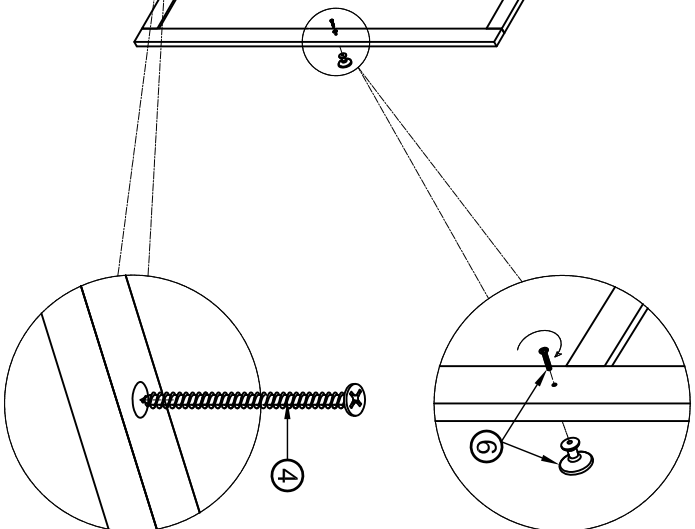

ASSEMBLY INSTRUCTION SINGLE WARDROBE

No	Name of Hardware	Q.ty
1	Bolt M6 x 35	10
2	Screw M5 x 30	18
3	Screw M4 x 15	6
4	Screw M4 x 45	3
5	Wood dowel Ø10 x 30	1
6	Handle with bolt	1 (Set)
7	Allen key	1
8	Washer Ø7/Ø15 x 1	10
9	Bracket	2
10	Tie	1
11	Screw M4 x 35	2

Step 1

Step 2

Step 3

Step 4

Step 5

Step 6

Step 7

FINAL