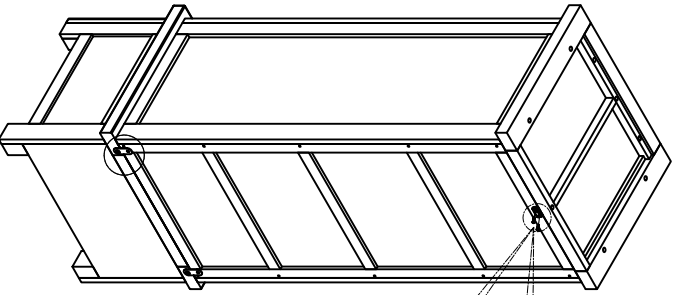

ASSEMBLY INSTRUCTION SINGLE WARDROBE

No	Name of Hardware	Q.ty
1	Bolt M6 x 35	10
2	Screw M5 x 30	18
3	Screw M4 x 15	6
4	Screw M4 x 45	3
5	Wood dowel Ø10 x 30	1
6	Handle with bolt	1 (Set)
7	Allen key	1
8	Washer Ø7/Ø15 x 1	10
9	Bracket	2
10	Tie	1
11	Screw M4 x 35	2

Step 1

Step 2

Step 3

Step 4

Step 5

Step 6

Step 7

FINAL