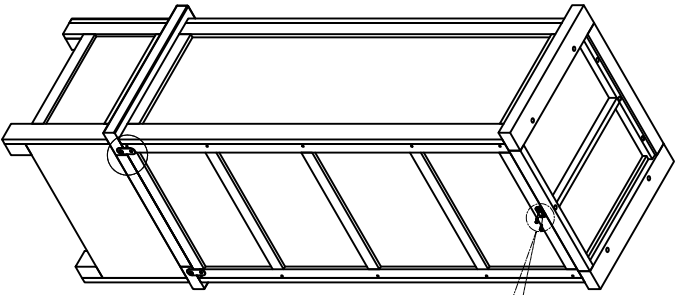

ASSEMBLY INSTRUCTION SINGLE WARDROBE

No	Name of Hardware	Q.ty
1	Bolt M6 x 35	10
2	Screw M5 x 30	18
3	Screw M4 x 15	6
4	Screw M4 x 45	3
5	Wood dowel Ø10 x 30	1
6	Handle with bolt	1 (Set)
7	Allen key	1
8	Washer Ø7/Ø15 x 1	10
9	Bracket	2
10	Tie	1
11	Screw M4 x 35	2

Step 1

Step 2

Step 3

Step 4

Step 5

Step 6

Step 7

FINAL