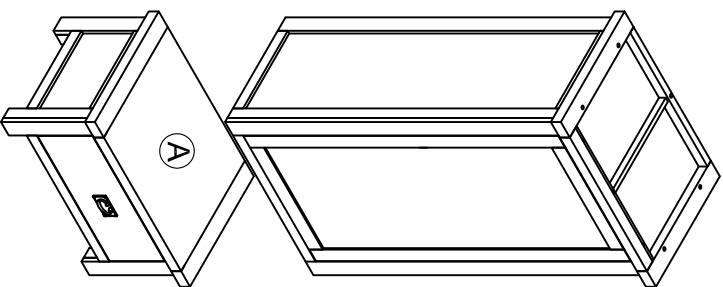

ASSEMBLY INSTRUCTION SINGLE WARDROBE

No	Name of Hardware	Q.ty
1	Bolt M6 x 35	10
2	Screw M5 x 30	18
3	Screw M4 x 15	6
4	Screw M4 x 45	3
5	Wood dowel Ø10 x 30	1
6	Handle with bolt	1 (Set)
7	Allen key	1
8	Washer Ø7/Ø15 x 1	10
9	Bracket	2
10	Tie	1
11	Screw M4 x 35	2

Step 1

Step 2

Step 3

Step 4

Step 5

Step 6

Step 7

FINAL