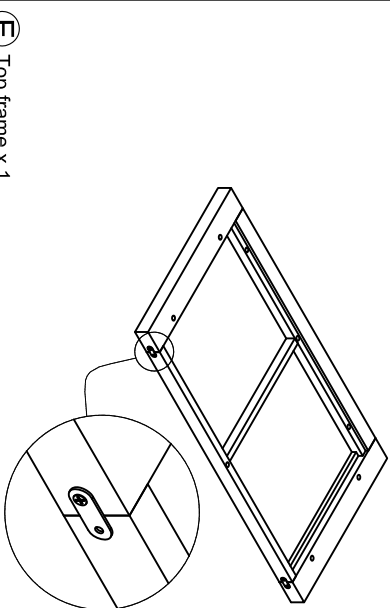

ASSEMBLY INSTRUCTION SINGLE WARDROBE

No	Name of Hardware	Q.ty
1	Bolt M6 x 35	10
2	Screw M5 x 30	18
3	Screw M4 x 15	6
4	Screw M4 x 45	3
5	Wood dowel Ø10 x 30	1
6	Handle with bolt	1 (Set)
7	Allen key	1
8	Washer Ø7/Ø15 x 1	10
9	Bracket	2
10	Tie	1
11	Screw M4 x 35	2