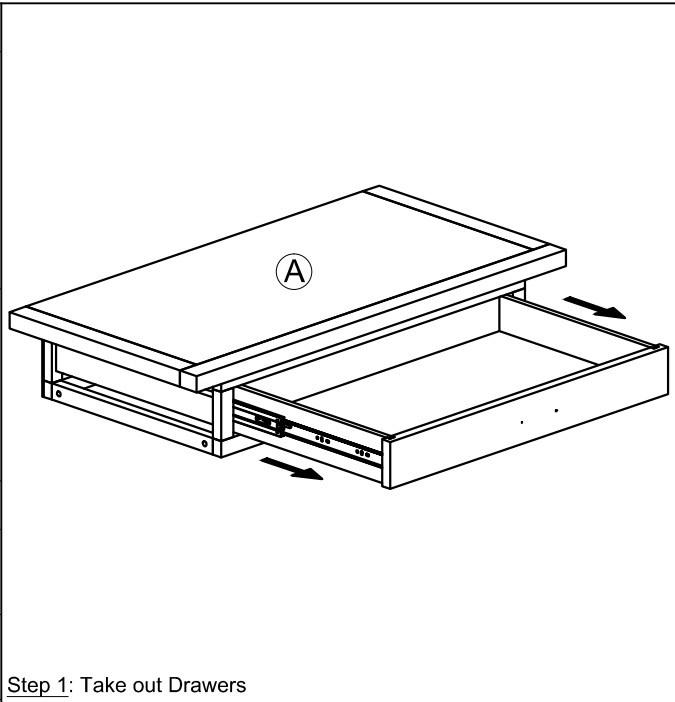

ASSEMBLY INSTRUCTION

G1997 - LAPTOP DESK

| No | Name of Component | Q.ty |
|----------|------------------------------------------------------------------------------------------------------|------|
| A |  Table top frame | 1 |
| B |  Leg frame | 2 |
| No | Name of Hardware | Q.ty |
| 1 | Bolt M6 x 35  | 8 |
| 2 | Washer Ø7/Ø15 x 1  | 8 |
| 3 | Allen key K4  | 1 |
| 4 | Bracket  | 2 |
| 5 | Tie  | 1 |
| 6 | Screw Ø4 x 20  | 2 |