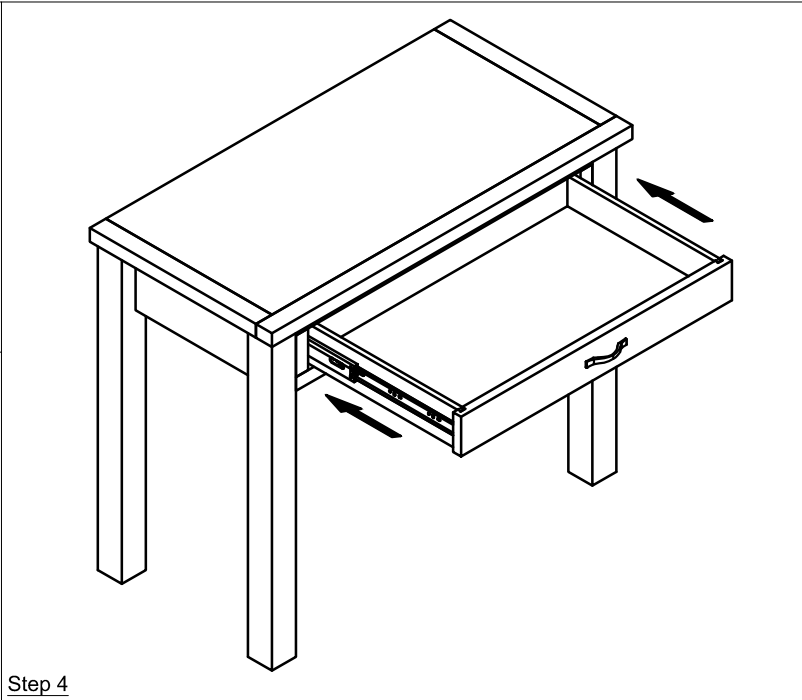

ASSEMBLY INSTRUCTION

G1997 - LAPTOP DESK

| No | Name of Component | Q.ty |
|----------|------------------------------------------------------------------------------------------------------|------|
| A |  Table top frame | 1 |
| B |  Leg frame | 2 |
| No | Name of Hardware | Q.ty |
| 1 | Bolt M6 x 35  | 8 |
| 2 | Washer Ø7/Ø15 x 1  | 8 |
| 3 | Allen key K4  | 1 |
| 4 | Bracket  | 2 |
| 5 | Tie  | 1 |
| 6 | Screw Ø4 x 20  | 2 |

ASSEMBLY INSTRUCTION

G1997 - LAPTOP DESK

Step 5

FINAL