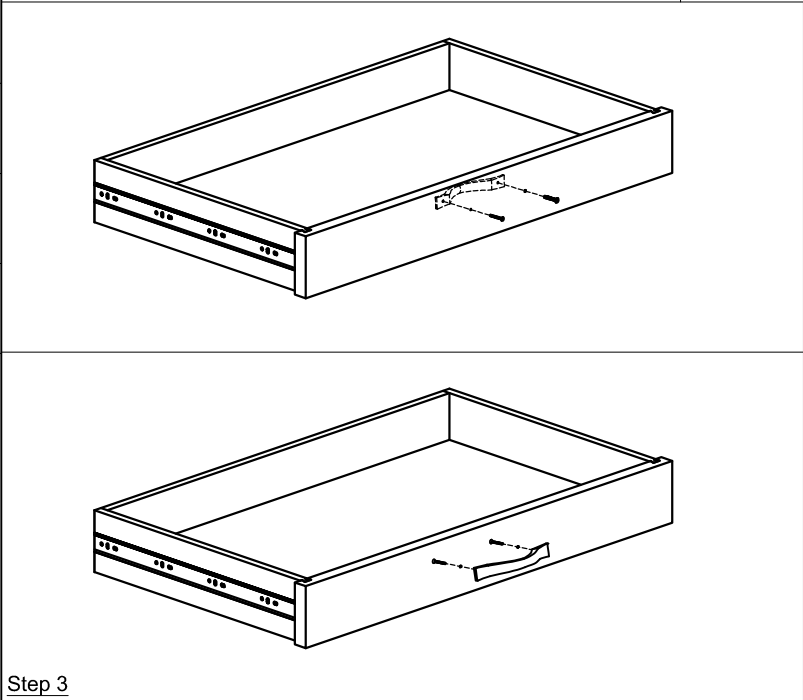

ASSEMBLY INSTRUCTION

G1997 - LAPTOP DESK

| No | Name of Component | Q.ty |
|----------|------------------------------------------------------------------------------------------------------|------|
| A |  Table top frame | 1 |
| B |  Leg frame | 2 |
| No | Name of Hardware | Q.ty |
| 1 | Bolt M6 x 35  | 8 |
| 2 | Washer Ø7/Ø15 x 1  | 8 |
| 3 | Allen key K4  | 1 |
| 4 | Bracket  | 2 |
| 5 | Tie  | 1 |
| 6 | Screw Ø4 x 20  | 2 |

ASSEMBLY INSTRUCTION

G1997 - LAPTOP DESK

Step 5

FINAL