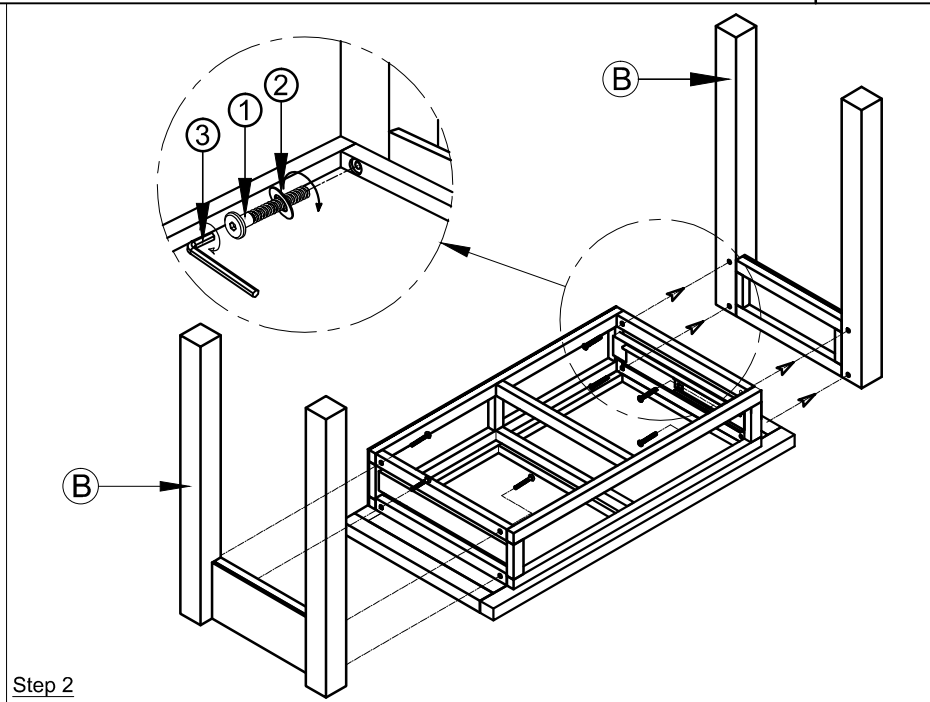

ASSEMBLY INSTRUCTION

G1997 - LAPTOP DESK

| No | Name of Component | Q.ty |
|----------|------------------------------------------------------------------------------------------------------|------|
| A |  Table top frame | 1 |
| B |  Leg frame | 2 |
| No | Name of Hardware | Q.ty |
| 1 | Bolt M6 x 35  | 8 |
| 2 | Washer Ø7/Ø15 x 1  | 8 |
| 3 | Allen key K4  | 1 |
| 4 | Bracket  | 2 |
| 5 | Tie  | 1 |
| 6 | Screw Ø4 x 20  | 2 |

ASSEMBLY INSTRUCTION

G1997 - LAPTOP DESK

Step 5

FINAL