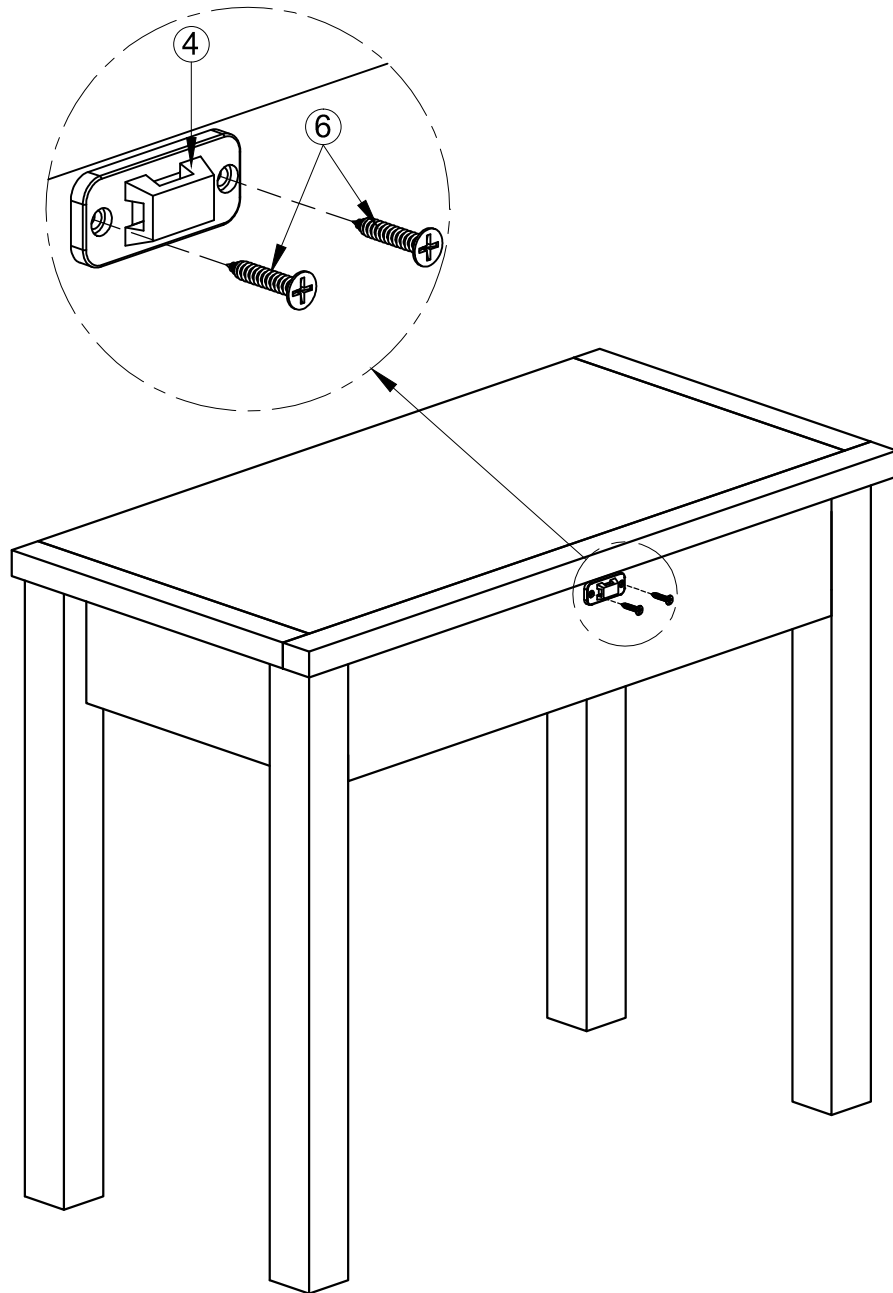

ASSEMBLY INSTRUCTION

G1997 - LAPTOP DESK

Step 5