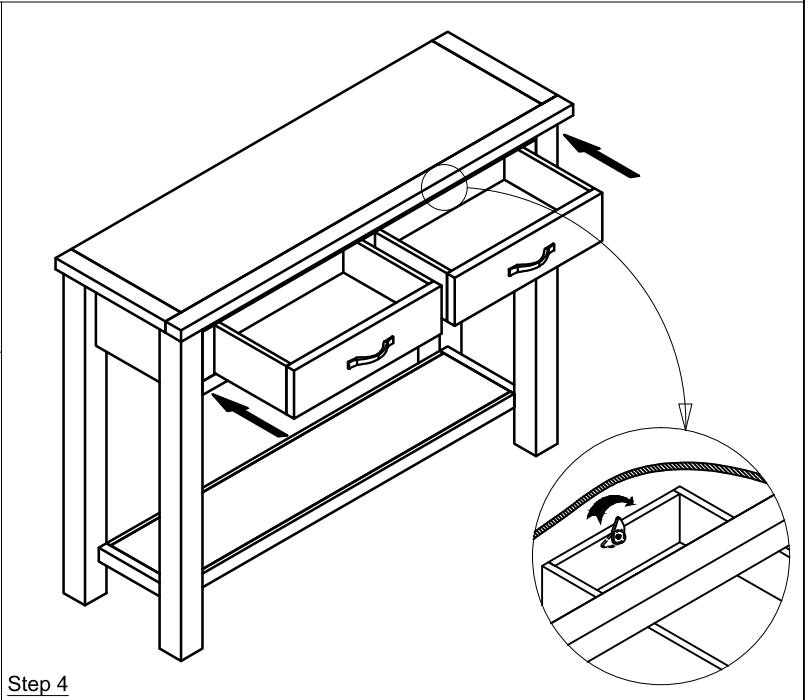

ASSEMBLY INSTRUCTION

G1988 - CONSOLE TABLE

| No | Name of Component | Q.ty |
|----|--|------|
| Ⓐ |  Table top frame | 1 |
| Ⓑ |  Shelf | 1 |
| Ⓒ |  Leg | 2 |
| No | Name of Hardware | Q.ty |
| ① |  Bolt M6 x 35 | 8 |
| ② |  Bolt M6 x 60 | 4 |
| ③ |  Washer Ø7/Ø15 x 1 | 12 |
| ④ |  Allen key K4 | 1 |
| ⑤ |  Bracket | 2 |
| ⑥ |  Tie | 1 |
| ⑦ |  Screw Ø4 x 20 | 2 |

ASSEMBLY INSTRUCTION G1988 - CONSOLE TABLE

Step 5

FINAL