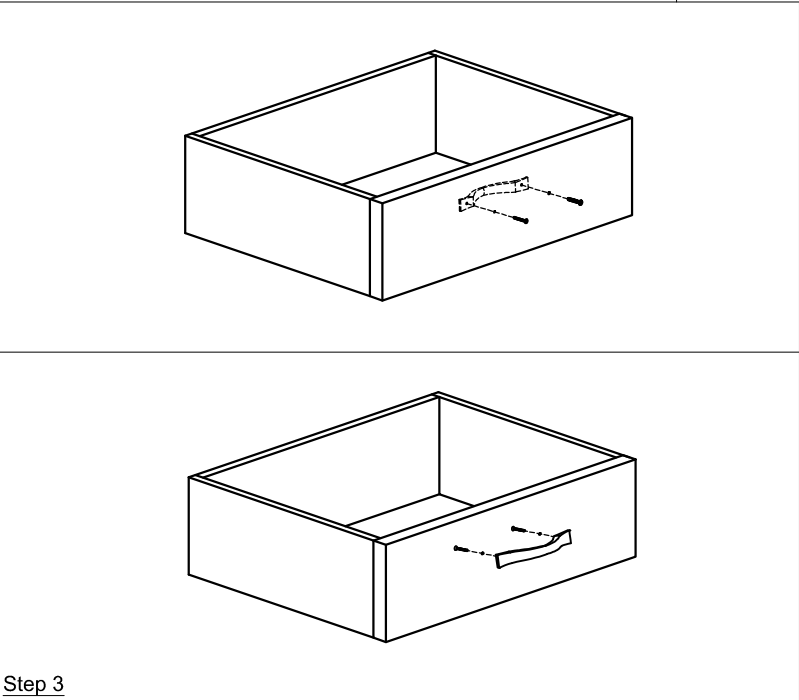

ASSEMBLY INSTRUCTION

G1988 - CONSOLE TABLE

| No | Name of Component | Q.ty |
|----|--|------|
| Ⓐ |  Table top frame | 1 |
| Ⓑ |  Shelf | 1 |
| Ⓒ |  Leg | 2 |
| No | Name of Hardware | Q.ty |
| ① |  Bolt M6 x 35 | 8 |
| ② |  Bolt M6 x 60 | 4 |
| ③ |  Washer Ø7/Ø15 x 1 | 12 |
| ④ |  Allen key K4 | 1 |
| ⑤ |  Bracket | 2 |
| ⑥ |  Tie | 1 |
| ⑦ |  Screw Ø4 x 20 | 2 |

ASSEMBLY INSTRUCTION G1988 - CONSOLE TABLE

Step 5

FINAL