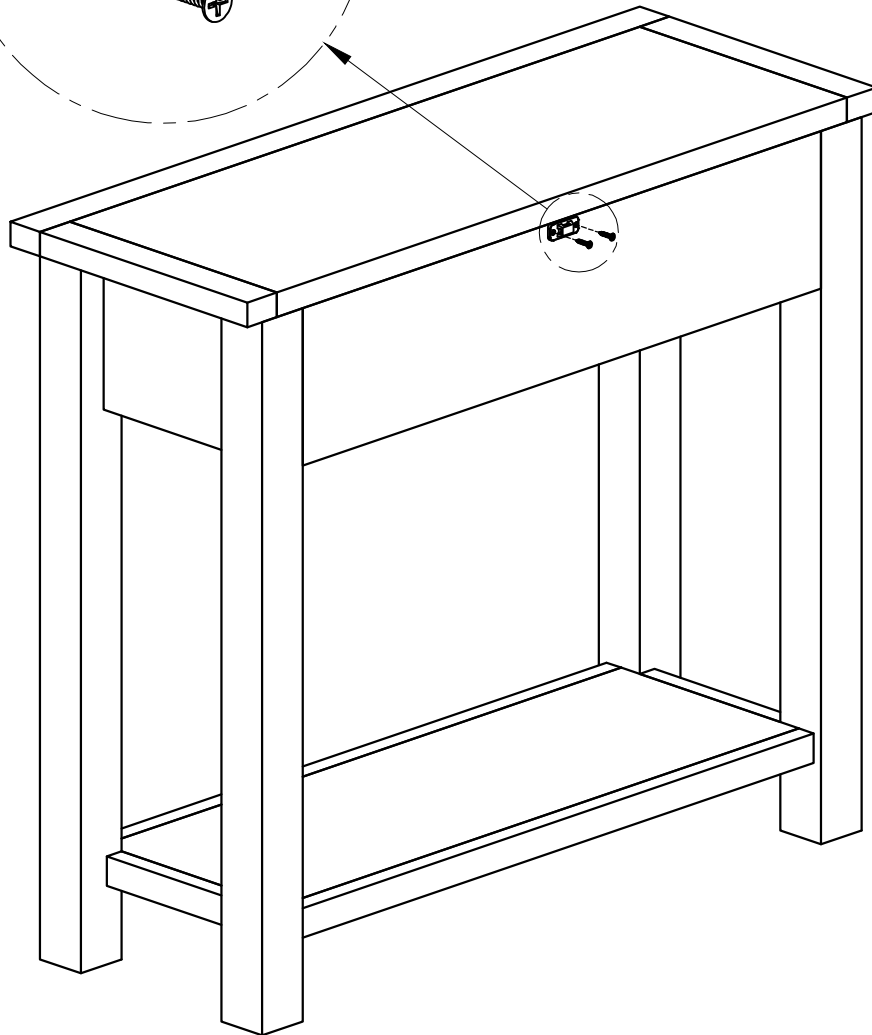

ASSEMBLY INSTRUCTION

G1988 - CONSOLE TABLE

| No | Name of Component | Q.ty |
|----|--|------|
| Ⓐ |  Table top frame | 1 |
| Ⓑ |  Shelf | 1 |
| Ⓒ |  Leg | 2 |
| No | Name of Hardware | Q.ty |
| ① |  Bolt M6 x 35 | 8 |
| ② |  Bolt M6 x 60 | 4 |
| ③ |  Washer Ø7/Ø15 x 1 | 12 |
| ④ |  Allen key K4 | 1 |
| ⑤ |  Bracket | 2 |
| ⑥ |  Tie | 1 |
| ⑦ |  Screw Ø4 x 20 | 2 |

ASSEMBLY INSTRUCTION G1988 - CONSOLE TABLE

Step 5

FINAL