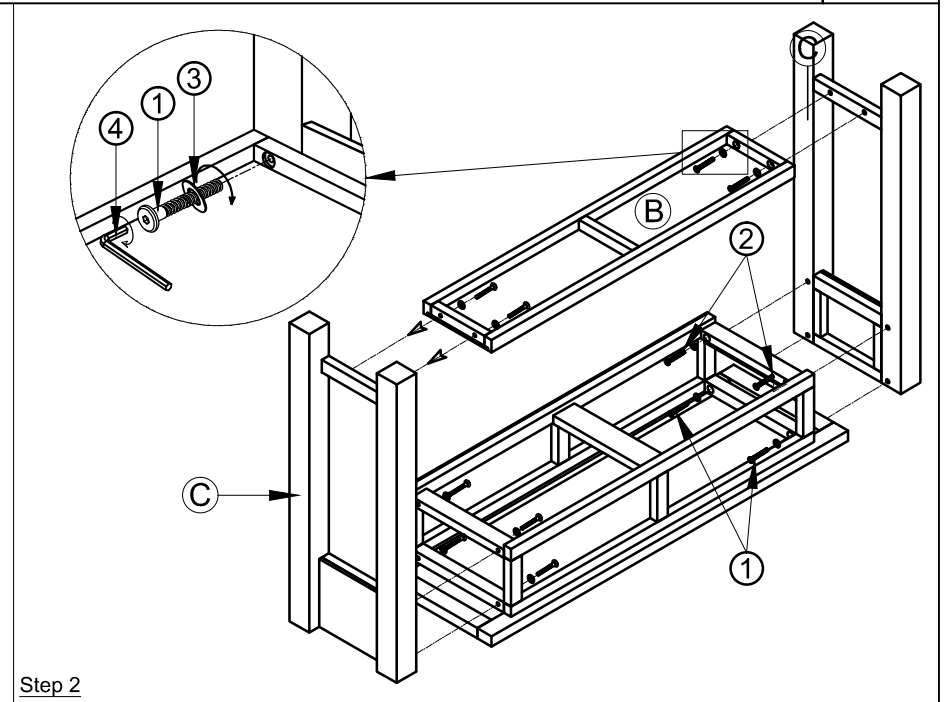

ASSEMBLY INSTRUCTION

G1988 - CONSOLE TABLE

| No | Name of Component | Q.ty |
|----|--|------|
| Ⓐ |  Table top frame | 1 |
| Ⓑ |  Shelf | 1 |
| Ⓒ |  Leg | 2 |
| No | Name of Hardware | Q.ty |
| ① |  Bolt M6 x 35 | 8 |
| ② |  Bolt M6 x 60 | 4 |
| ③ |  Washer Ø7/Ø15 x 1 | 12 |
| ④ |  Allen key K4 | 1 |
| ⑤ |  Bracket | 2 |
| ⑥ |  Tie | 1 |
| ⑦ |  Screw Ø4 x 20 | 2 |

ASSEMBLY INSTRUCTION G1988 - CONSOLE TABLE

Step 5

FINAL