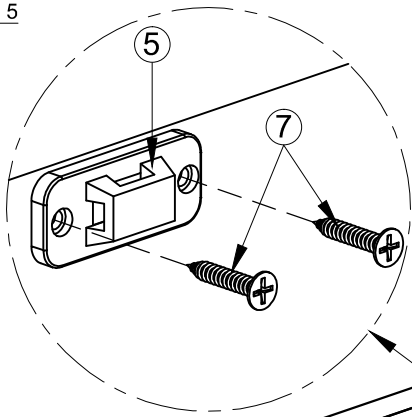

ASSEMBLY INSTRUCTION

G1988 - CONSOLE TABLE

| No | Name of Component | Q.ty |
|----|--|------|
| Ⓐ |  Table top frame | 1 |
| Ⓑ |  Shelf | 1 |
| Ⓒ |  Leg | 2 |
| No | Name of Hardware | Q.ty |
| ① |  Bolt M6 x 35 | 8 |
| ② |  Bolt M6 x 60 | 4 |
| ③ |  Washer Ø7/Ø15 x 1 | 12 |
| ④ |  Allen key K4 | 1 |
| ⑤ |  Bracket | 2 |
| ⑥ |  Tie | 1 |
| ⑦ |  Screw Ø4 x 20 | 2 |

ASSEMBLY INSTRUCTION G1988 - CONSOLE TABLE

Step 5

FINAL