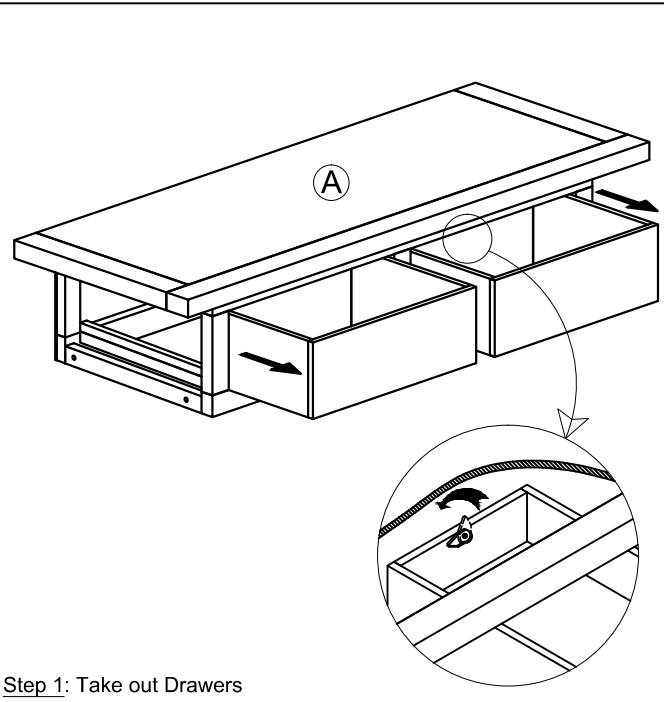

ASSEMBLY INSTRUCTION

G1988 - CONSOLE TABLE

| No | Name of Component | Q.ty |
|----|--|------|
| Ⓐ |  Table top frame | 1 |
| Ⓑ |  Shelf | 1 |
| Ⓒ |  Leg | 2 |
| No | Name of Hardware | Q.ty |
| ① |  Bolt M6 x 35 | 8 |
| ② |  Bolt M6 x 60 | 4 |
| ③ |  Washer Ø7/Ø15 x 1 | 12 |
| ④ |  Allen key K4 | 1 |
| ⑤ |  Bracket | 2 |
| ⑥ |  Tie | 1 |
| ⑦ |  Screw Ø4 x 20 | 2 |

ASSEMBLY INSTRUCTION G1988 - CONSOLE TABLE

Step 5

FINAL