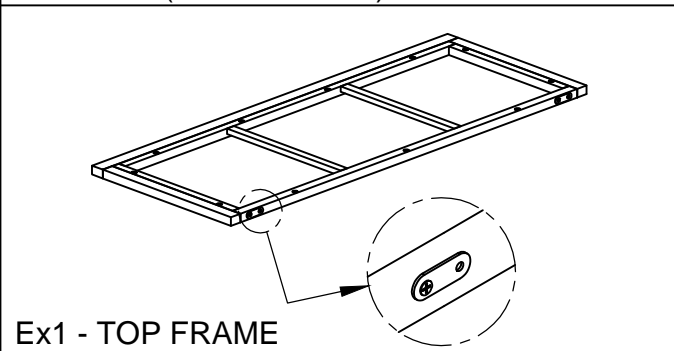

ASSEMBLY INSTRUCTION G1978 - TRIPLE WARDROBE

No	List of Hardware	Q.Ty (pcs)
1	Bolts M6 x 35 	8
2	Screw Ø4 x 35 	19
3	Screw Ø4 x 20 	7
4	Screw Ø4 x 45 	4
5	Wodden Dowel Ø10 x 30 	1
6	Handle with Bolt 	3 Sets
7	Allen key K4 	1
8	Bracket 	2
9	Tie 	1
10	Washer M6 	8

Ax1- BASE

Bx1 - FRONT FRAME WITH DOOR

Cx2- SIDE (LEFT - RIGHT)

Dx1- BACK FRAME

Ex1 - TOP FRAME

Fx1 - HANGING RAIL

STEP 5

FINAL