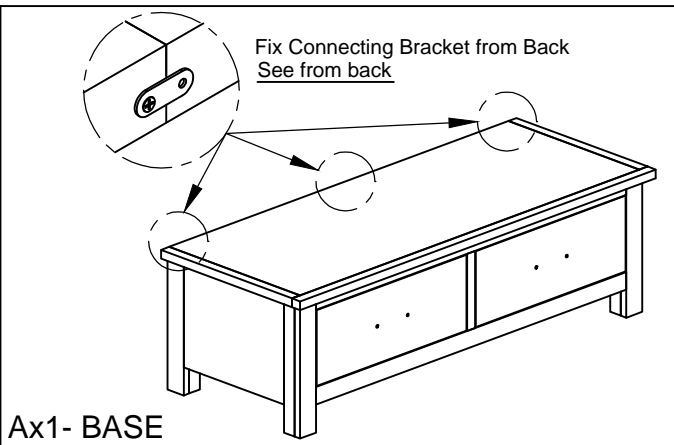

ASSEMBLY INSTRUCTION G1978 - TRIPLE WARDROBE

No	List of Hardware	Q.Ty (pcs)
1	Bolts M6 x 35 	8
2	Screw Ø4 x 35 	19
3	Screw Ø4 x 20 	7
4	Screw Ø4 x 45 	4
5	Wodden Dowel Ø10 x 30 	1
6	Handle with Bolt 	3 Sets
7	Allen key K4 	1
8	Bracket 	2
9	Tie 	1
10	Washer M6 	8

Ax1- BASE

Bx1 - FRONT FRAME WITH DOOR

Cx2- SIDE (LEFT - RIGHT)

Dx1- BACK FRAME

Ex1 - TOP FRAME

Fx1 - HANGING RAIL

STEP 5

FINAL