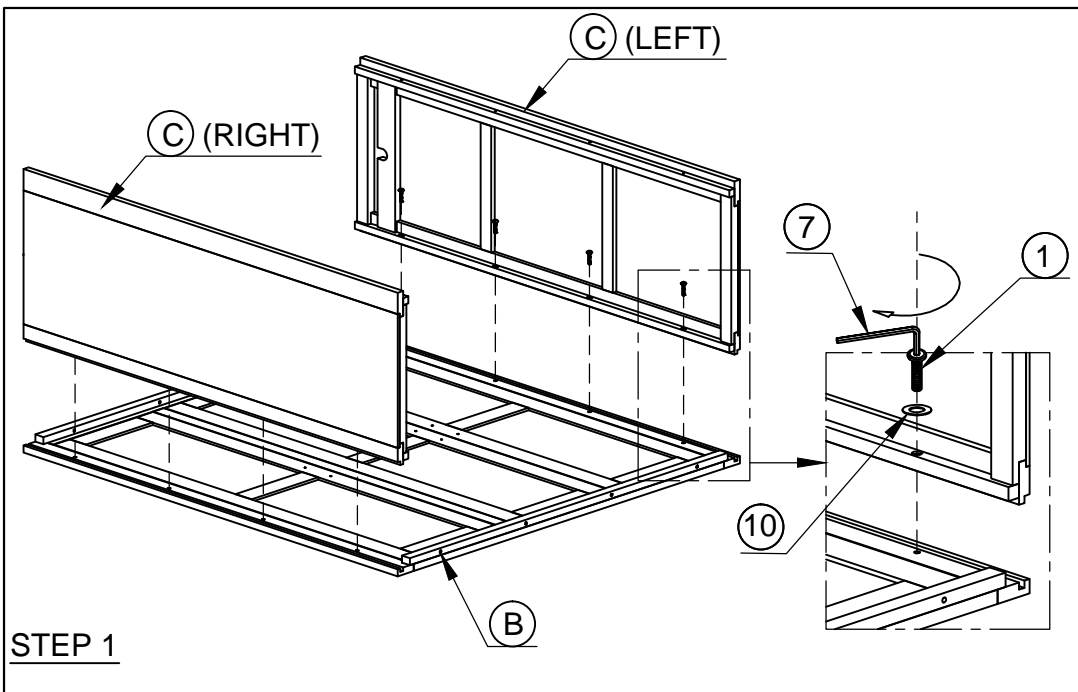

ASSEMBLY INSTRUCTION G1978 - TRIPLE WARDROBE

No	List of Hardware	Q.Ty (pcs)
1	Bolts M6 x 35 	8
2	Screw Ø4 x 35 	19
3	Screw Ø4 x 20 	7
4	Screw Ø4 x 45 	4
5	Wodden Dowel Ø10 x 30 	1
6	Handle with Bolt 	3 Sets
7	Allen key K4 	1
8	Bracket 	2
9	Tie 	1
10	Washer M6 	8

Ax1- BASE

Bx1 - FRONT FRAME WITH DOOR

Cx2- SIDE (LEFT - RIGHT)

Dx1- BACK FRAME

Ex1 - TOP FRAME

Fx1 - HANGING RAIL

STEP 5

FINAL