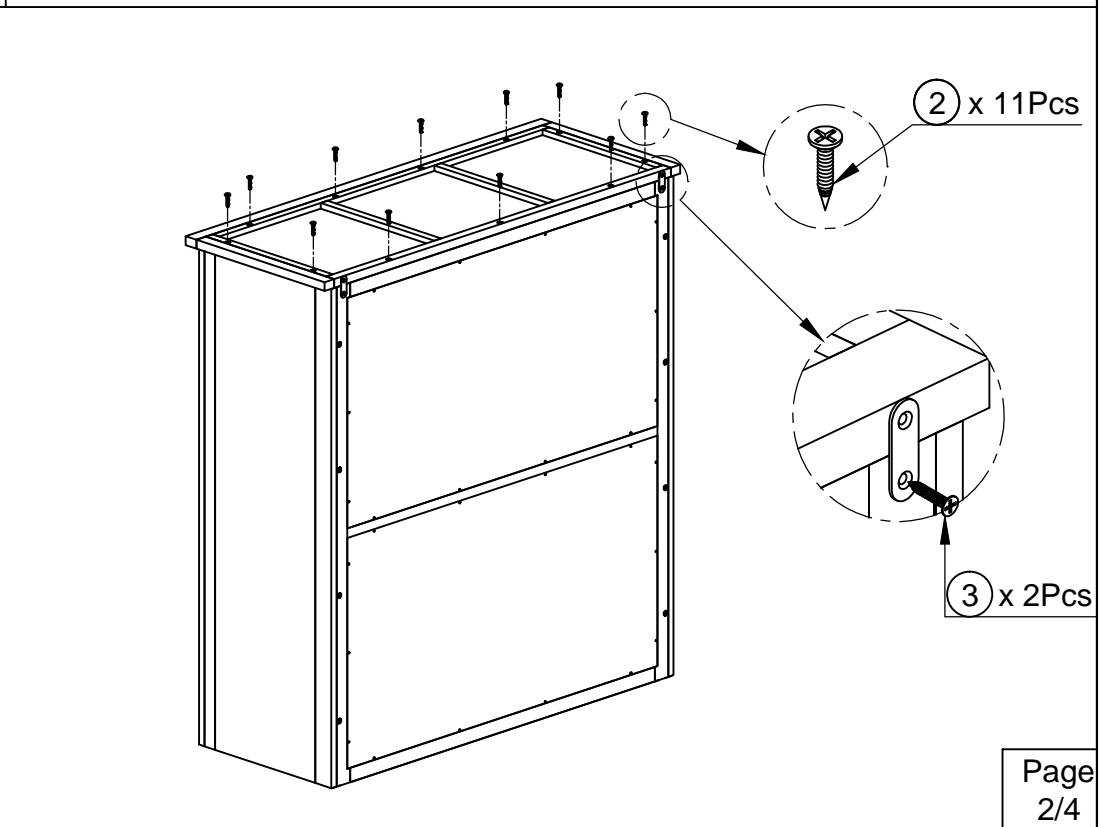

ASSEMBLY INSTRUCTION G1978 - TRIPLE WARDROBE

No	List of Hardware	Q.Ty (pcs)
1	Bolts M6 x 35 	8
2	Screw Ø4 x 35 	19
3	Screw Ø4 x 20 	7
4	Screw Ø4 x 45 	4
5	Wodden Dowel Ø10 x 30 	1
6	Handle with Bolt 	3 Sets
7	Allen key K4 	1
8	Bracket 	2
9	Tie 	1
10	Washer M6 	8

Ax1- BASE

Bx1 - FRONT FRAME WITH DOOR

Cx2- SIDE (LEFT - RIGHT)

Dx1- BACK FRAME

Ex1 - TOP FRAME

Fx1 - HANGING RAIL

STEP 5

FINAL