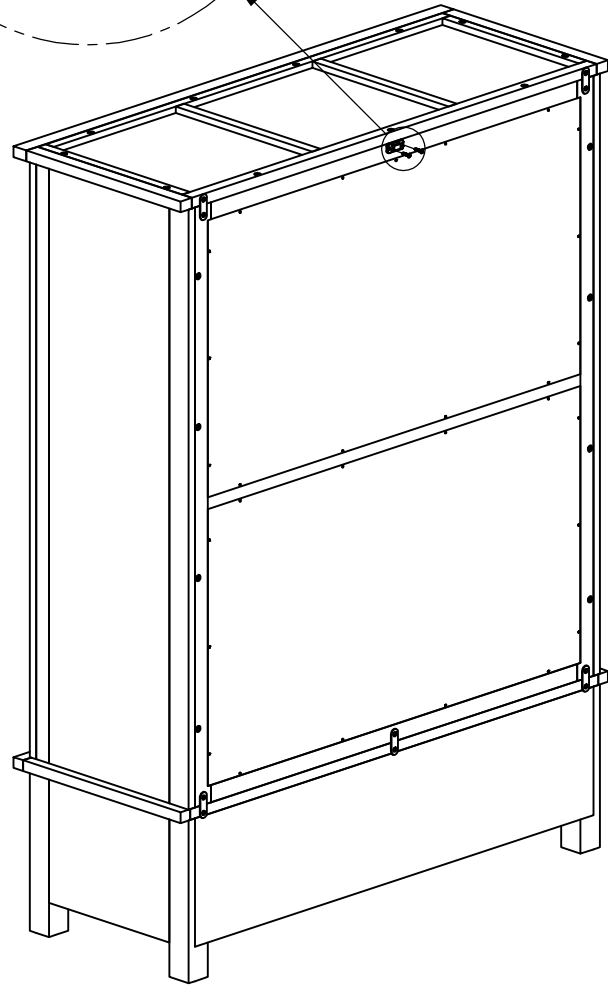

ASSEMBLY INSTRUCTION G1978 - TRIPLE WARDROBE

No	List of Hardware	Q.Ty (pcs)
1	Bolts M6 x 35 	8
2	Screw Ø4 x 35 	19
3	Screw Ø4 x 20 	7
4	Screw Ø4 x 45 	4
5	Wodden Dowel Ø10 x 30 	1
6	Handle with Bolt 	3 Sets
7	Allen key K4 	1
8	Bracket 	2
9	Tie 	1
10	Washer M6 	8

Ax1- BASE

Bx1 - FRONT FRAME WITH DOOR

Cx2- SIDE (LEFT - RIGHT)

Dx1- BACK FRAME

Ex1 - TOP FRAME

Fx1 - HANGING RAIL

STEP 5

FINAL