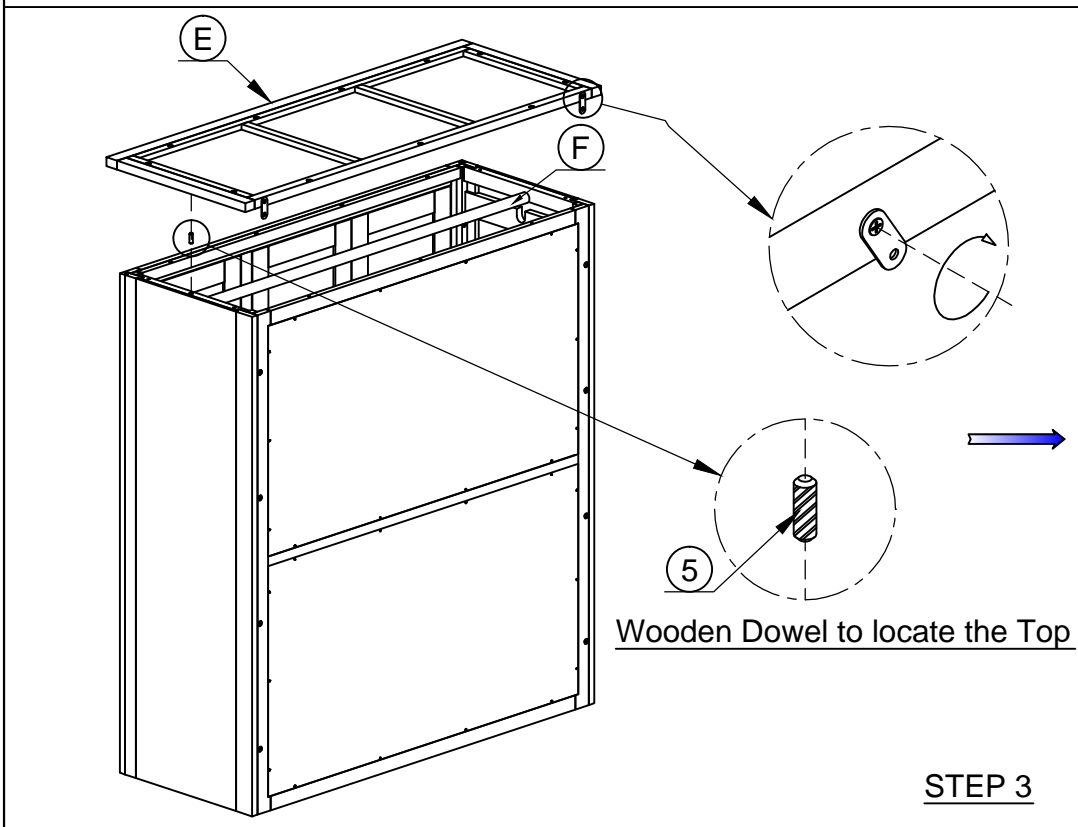

ASSEMBLY INSTRUCTION G1978 - TRIPLE WARDROBE

No	List of Hardware	Q.Ty (pcs)
1	Bolts M6 x 35 	8
2	Screw Ø4 x 35 	19
3	Screw Ø4 x 20 	7
4	Screw Ø4 x 45 	4
5	Wodden Dowel Ø10 x 30 	1
6	Handle with Bolt 	3 Sets
7	Allen key K4 	1
8	Bracket 	2
9	Tie 	1
10	Washer M6 	8

Ax1- BASE

Bx1 - FRONT FRAME WITH DOOR

Cx2- SIDE (LEFT - RIGHT)

Dx1- BACK FRAME

Ex1 - TOP FRAME

Fx1 - HANGING RAIL

STEP 5

FINAL