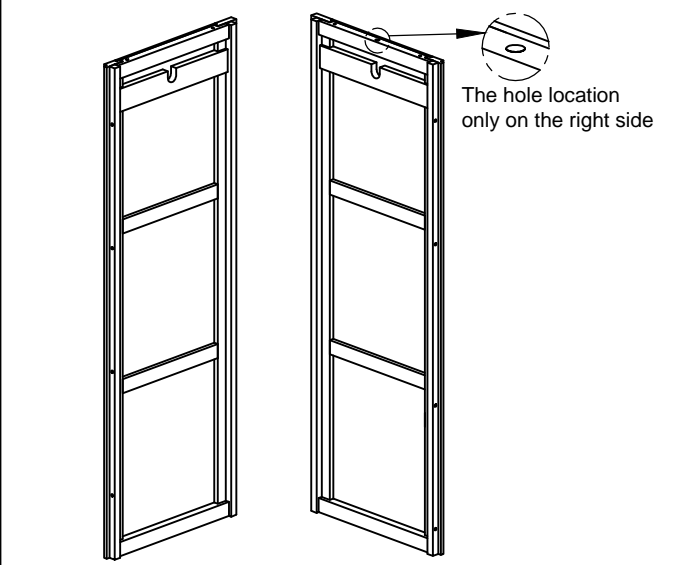

ASSEMBLY INSTRUCTION G1978 - TRIPLE WARDROBE

No	List of Hardware	Q.Ty (pcs)
1	Bolts M6 x 35 	8
2	Screw Ø4 x 35 	19
3	Screw Ø4 x 20 	7
4	Screw Ø4 x 45 	4
5	Wodden Dowel Ø10 x 30 	1
6	Handle with Bolt 	3 Sets
7	Allen key K4 	1
8	Bracket 	2
9	Tie 	1
10	Washer M6 	8

Ax1- BASE

Bx1 - FRONT FRAME WITH DOOR

Cx2- SIDE (LEFT - RIGHT)

Dx1- BACK FRAME

Ex1 - TOP FRAME

Fx1 - HANGING RAIL

STEP 5

FINAL