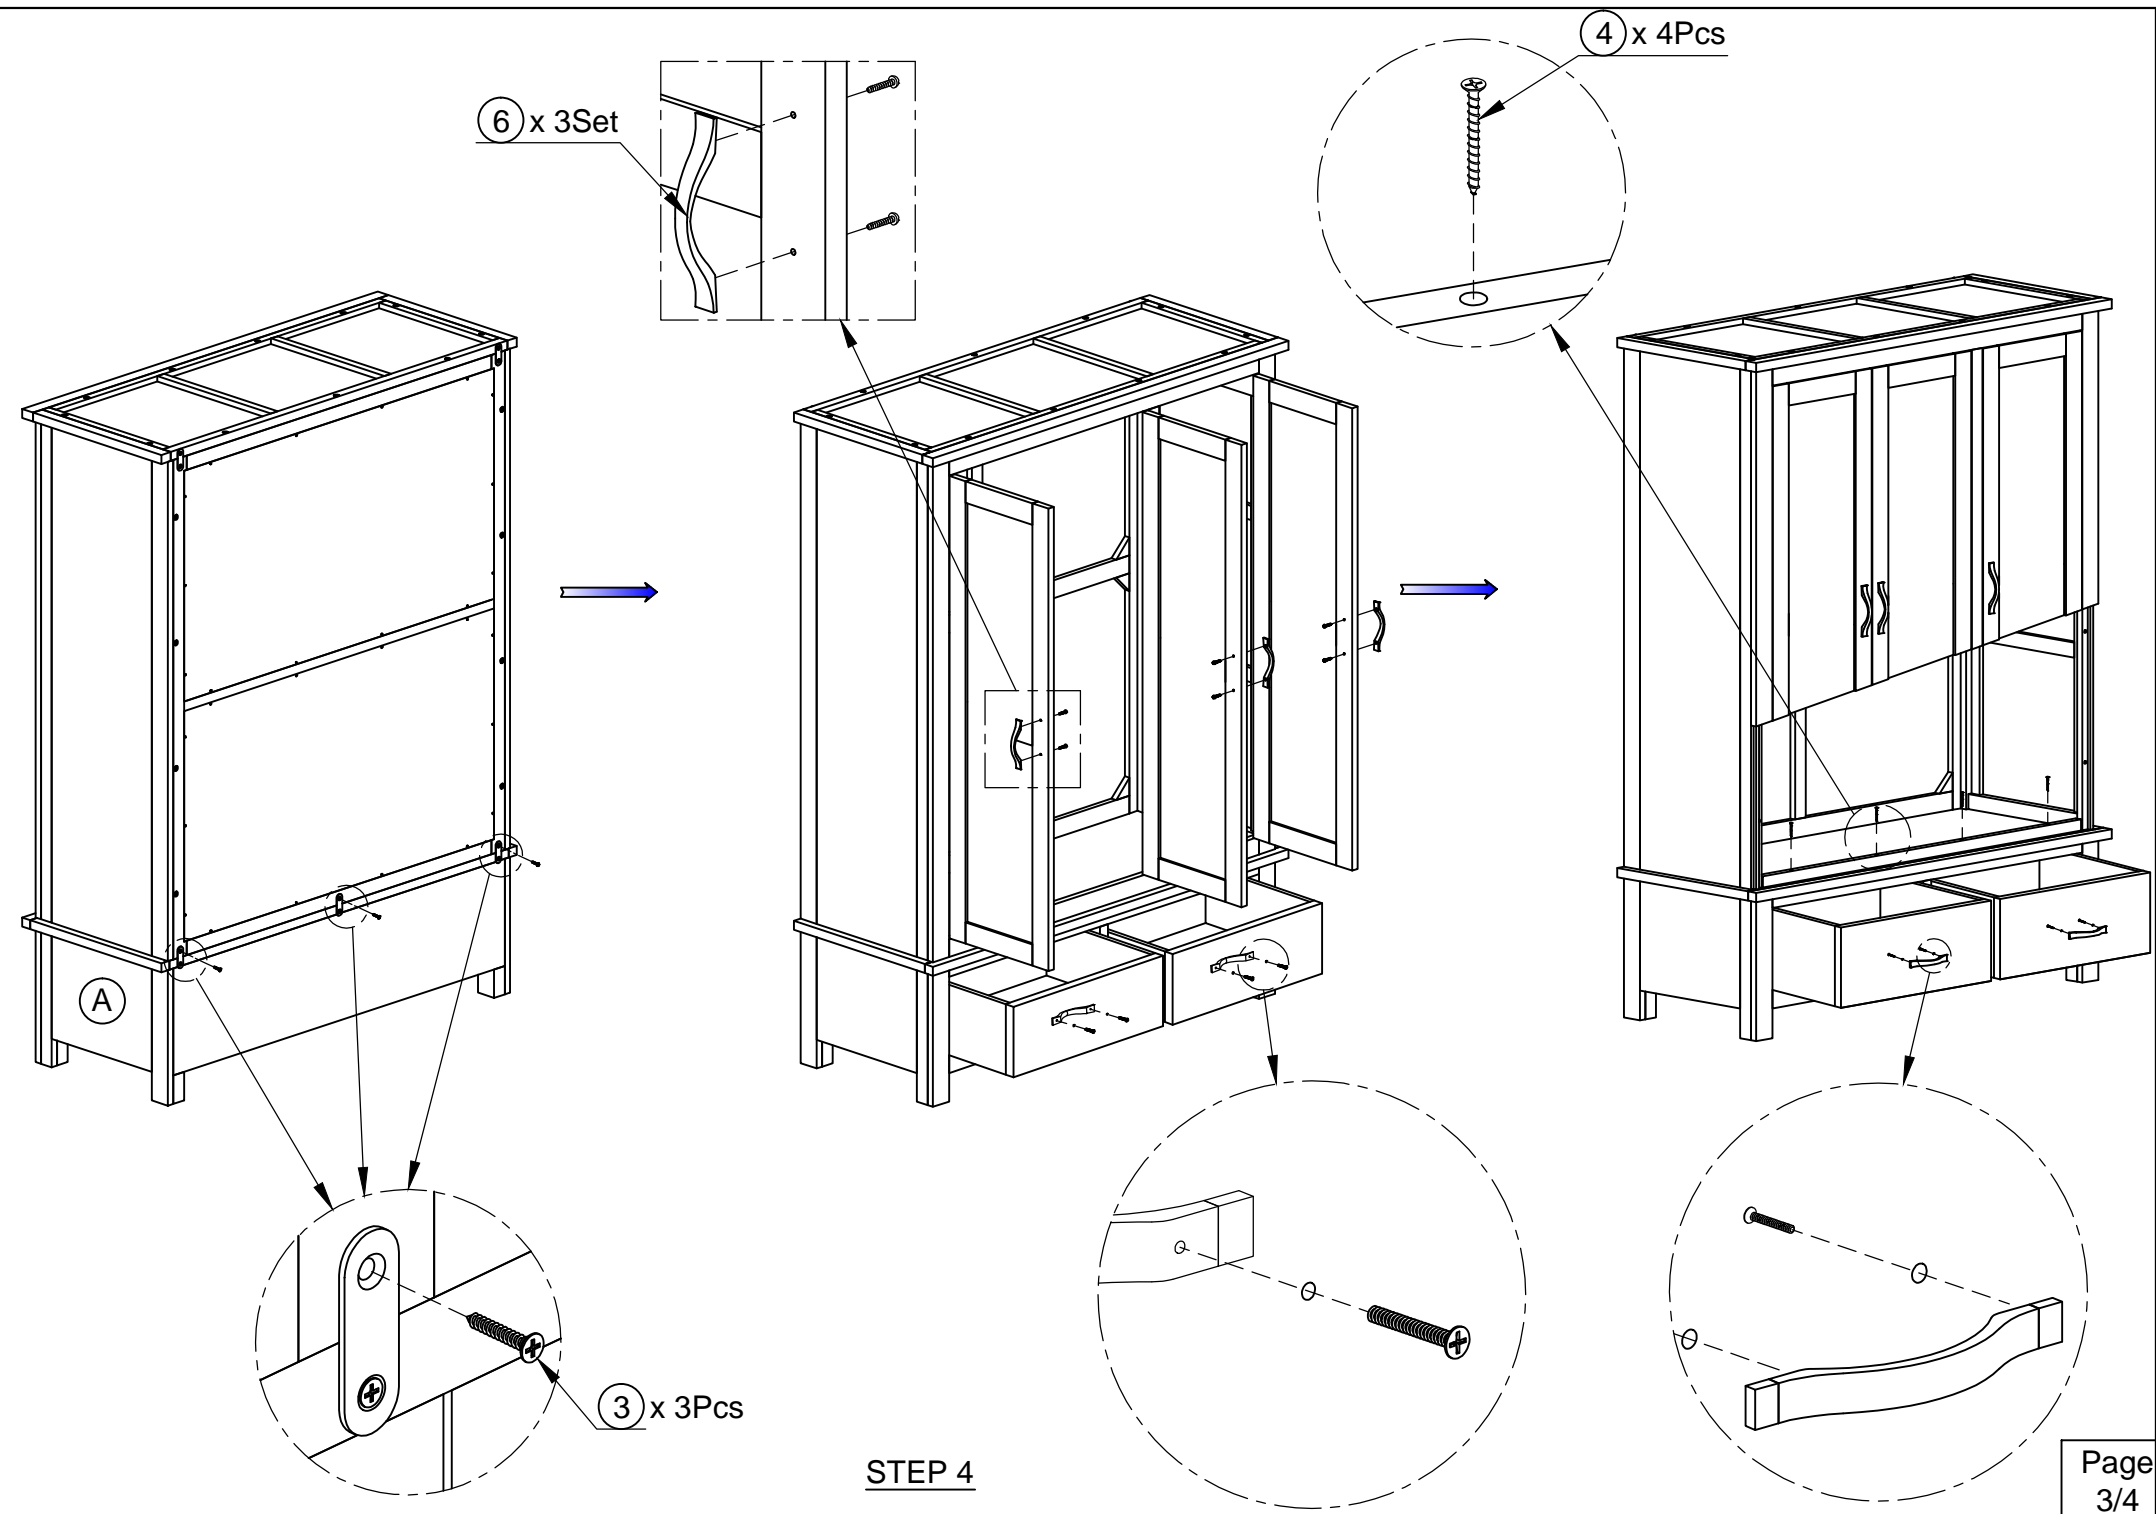

ASSEMBLY INSTRUCTION G1978 - TRIPLE WARDROBE

No	List of Hardware	Q.Ty (pcs)
1	Bolts M6 x 35 	8
2	Screw Ø4 x 35 	19
3	Screw Ø4 x 20 	7
4	Screw Ø4 x 45 	4
5	Wodden Dowel Ø10 x 30 	1
6	Handle with Bolt 	3 Sets
7	Allen key K4 	1
8	Bracket 	2
9	Tie 	1
10	Washer M6 	8

Ax1- BASE

Bx1 - FRONT FRAME WITH DOOR

Cx2- SIDE (LEFT - RIGHT)

Dx1- BACK FRAME

Ex1 - TOP FRAME

Fx1 - HANGING RAIL

STEP 5

FINAL