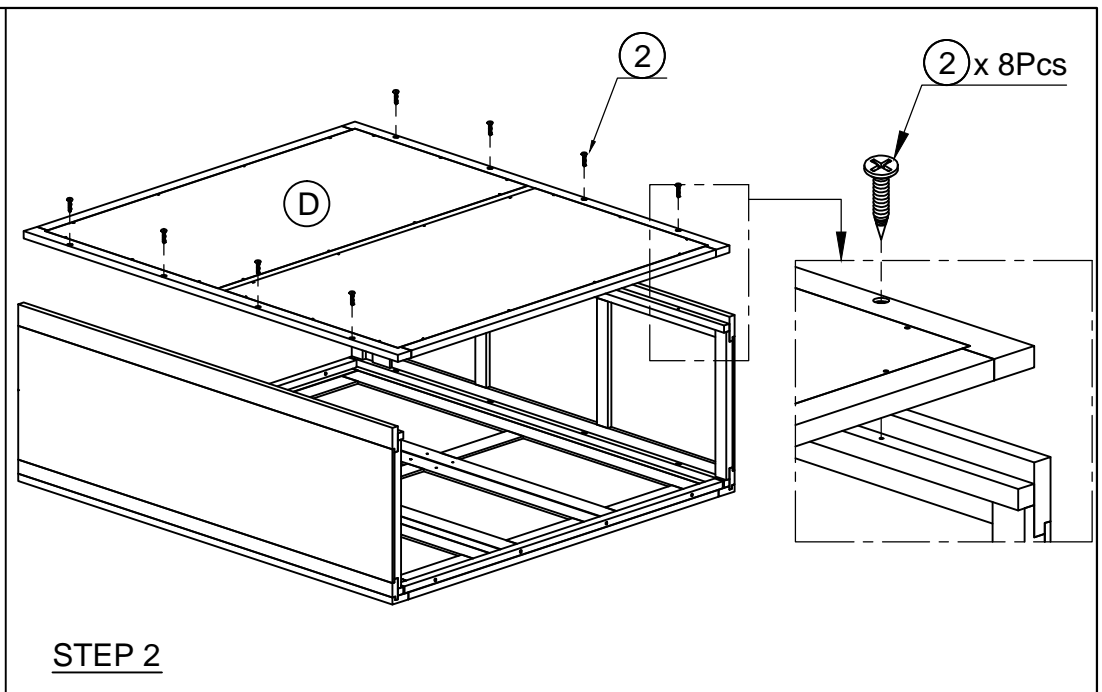

ASSEMBLY INSTRUCTION G1978 - TRIPLE WARDROBE

No	List of Hardware	Q.Ty (pcs)
1	Bolts M6 x 35 	8
2	Screw Ø4 x 35 	19
3	Screw Ø4 x 20 	7
4	Screw Ø4 x 45 	4
5	Wodden Dowel Ø10 x 30 	1
6	Handle with Bolt 	3 Sets
7	Allen key K4 	1
8	Bracket 	2
9	Tie 	1
10	Washer M6 	8

Ax1- BASE

Bx1 - FRONT FRAME WITH DOOR

Cx2- SIDE (LEFT - RIGHT)

Dx1- BACK FRAME

Ex1 - TOP FRAME

Fx1 - HANGING RAIL

STEP 5

FINAL