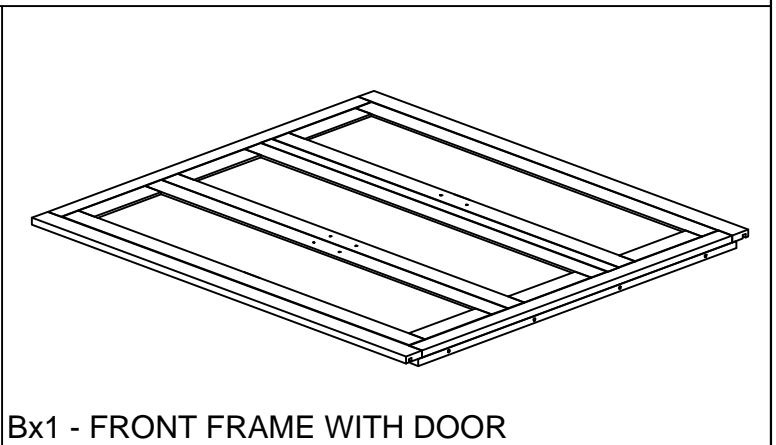

ASSEMBLY INSTRUCTION G1978 - TRIPLE WARDROBE

No	List of Hardware	Q.Ty (pcs)
1	Bolts M6 x 35 	8
2	Screw Ø4 x 35 	19
3	Screw Ø4 x 20 	7
4	Screw Ø4 x 45 	4
5	Wodden Dowel Ø10 x 30 	1
6	Handle with Bolt 	3 Sets
7	Allen key K4 	1
8	Bracket 	2
9	Tie 	1
10	Washer M6 	8

Ax1- BASE

Bx1 - FRONT FRAME WITH DOOR

Cx2- SIDE (LEFT - RIGHT)

Dx1- BACK FRAME

Ex1 - TOP FRAME

Fx1 - HANGING RAIL

STEP 5

FINAL