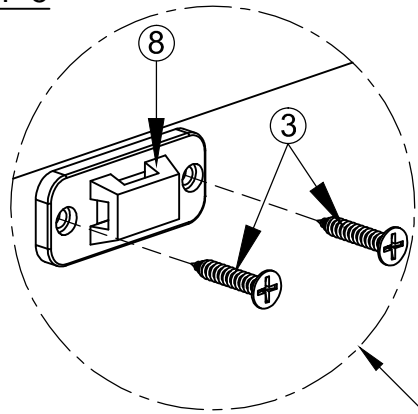

ASSEMBLY INSTRUCTION G1978 - TRIPLE WARDROBE

No	List of Hardware	Q.Ty (pcs)
1	Bolts M6 x 35 	8
2	Screw Ø4 x 35 	19
3	Screw Ø4 x 20 	7
4	Screw Ø4 x 45 	4
5	Wodden Dowel Ø10 x 30 	1
6	Handle with Bolt 	3 Sets
7	Allen key K4 	1
8	Bracket 	2
9	Tie 	1
10	Washer M6 	8

Ax1- BASE

Bx1 - FRONT FRAME WITH DOOR

Cx2- SIDE (LEFT - RIGHT)

Dx1- BACK FRAME

Ex1 - TOP FRAME

Fx1 - HANGING RAIL

STEP 5

FINAL