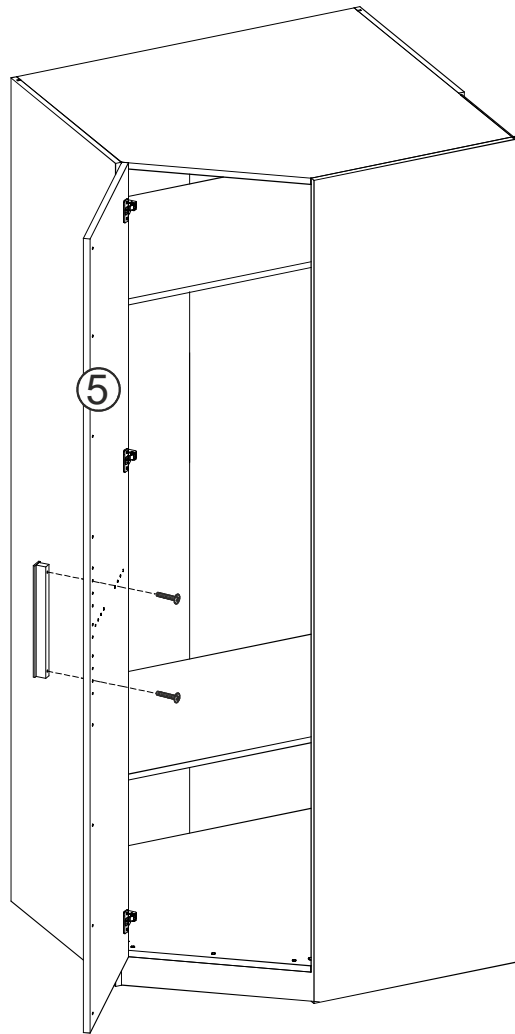

## CORNER WARDROBE

### Option1

x4	x4	x8
		
		3,5x16

### Option2

<p>x2</p> 	<p>3002892</p> <p>x2</p>  <p>3000573</p> <p>3,5x13</p>
---	---

Installation shall be carried out exactly according to the manufacturer's instructions-otherwise a safety risk can occur if incorrectly installed; **WARNING** In order to prevent overturning this product must be used with the wall attachment device provided.

x8  6,3x13	x2 	x1 
---	---	--

x8  6,3x13	x2 	x1 
---	---	--

You have now completed the assembly of your furniture, we trust it will serve you well in the future. We recommend that bolts and fittings are checked for tightness occasionally and that you keep this assembly guide for future reference.