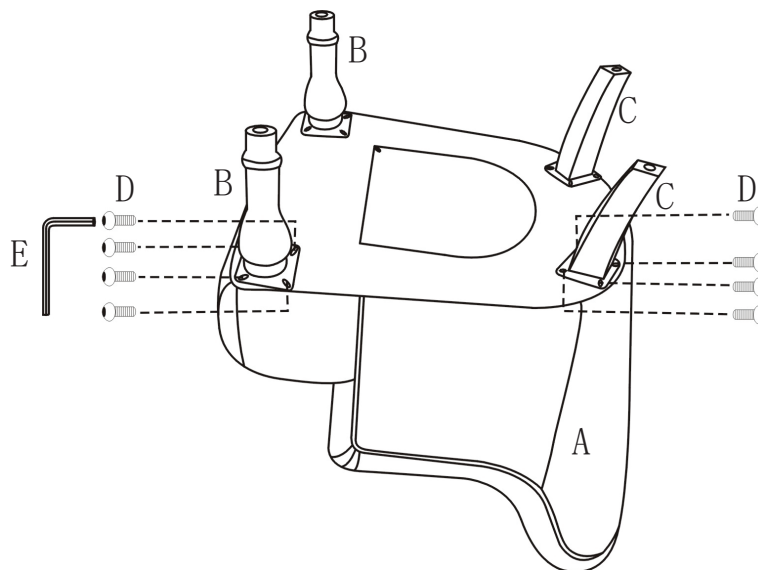

KY066 ACCENT CHAIR

Parts List:

ITEM	DESCRIPTION	PIC.	QTY
A	SEAT		1
B	FRONT LEGS		2
C	REAR LEGS		2
D	BOLTS		16
E	ALLEN		1

2 Person Assembly

(1) Unpack chair and check the above items are present.

(2) Place the chair face down on a clean, flat surface.

(3) Affix the legs as shown in the above diagram using the screws and allen key supplied Turn the chair over and place on the legs.

FABRIC CONTENT:
 MAIN FABRIC 100% POLYESTER
 OTHER FABRIC (VISIBLE):
 NON-WOVEN FABRIC 100% POLYESTER