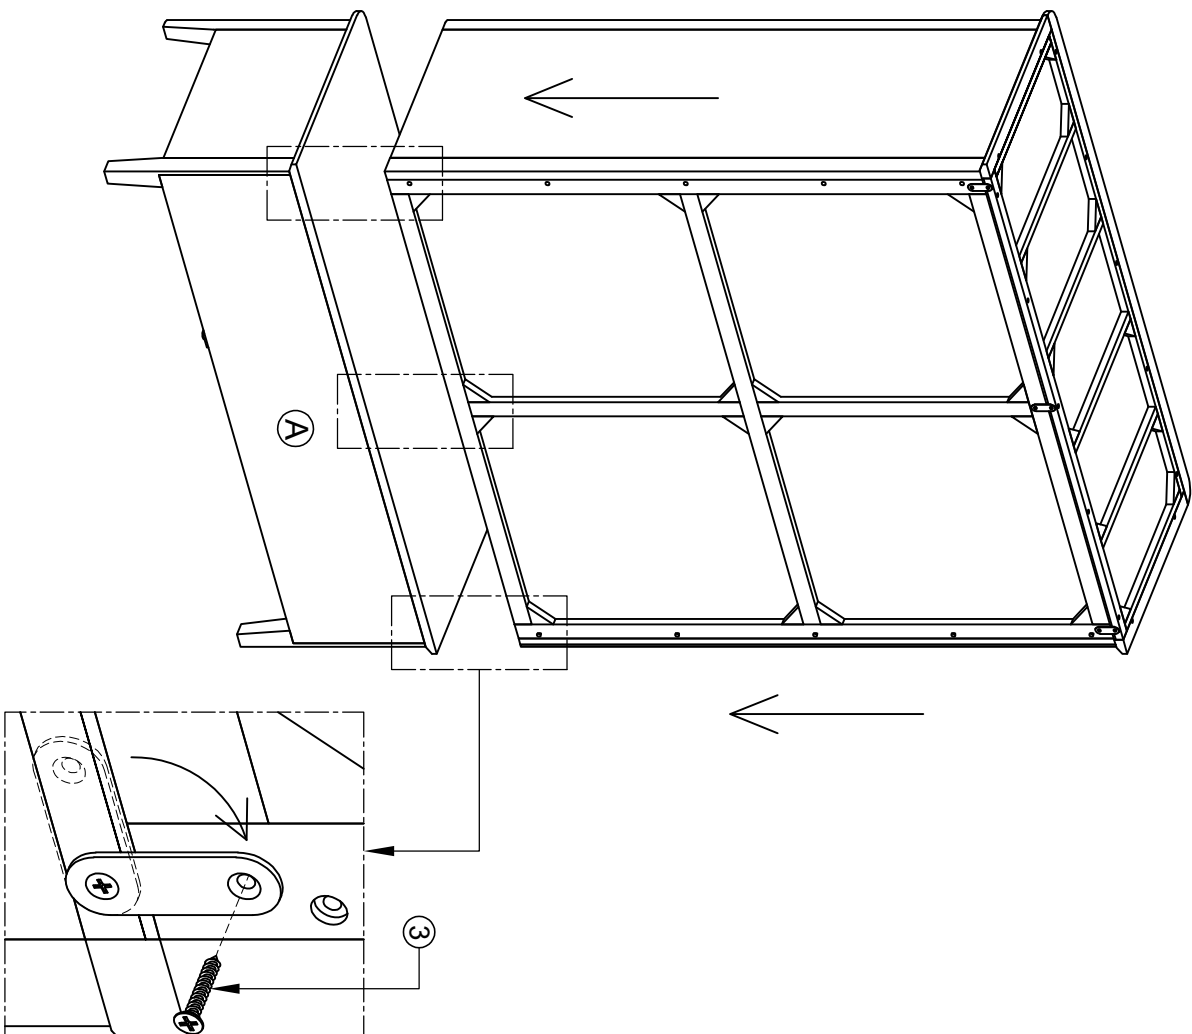

# ASSEMBLY INSTRUCTION G5717 - TRIPLE WARDROBE

No	HARDWARE LIST	Q.TY
①	Bolt M6x35 	8
②	Screw Ø4x35 	24
③	Screw Ø4x20 	8
④	Screw Ø4x45 	5
⑤	Wooden Dowel Ø8x30 	1
⑥	Handle with bolt 	3 Set
⑦	Washer 	8
⑧	Allen key K4 	1
⑨	Bracket 	2
⑩	Tie 	1

Ⓐ - BASE 1X

Ⓔ - TOP FRAME 1X

Ⓕ - HANGING RAIL 1X

Ⓖ - HANGING SUPPORT 1X

Ⓑ - FRONT FRAME WITH DOOR 1X

Ⓒ - RIGHT FRAME 1X  
LEFT FRAME 1X

Ⓓ - BACK FRAME 1X

ASSEMBLY INSTRUCTION  
G5717 - TRIPLE WARDROBE

STEP 1

STEP 3

STEP 2

ASSEMBLY INSTRUCTION  
G5717 - TRIPLE WARDROBE

STEP 4

STEP 5

ASSEMBLY INSTRUCTION  
G5717 - TRIPLE WARDROBE

STEP 6