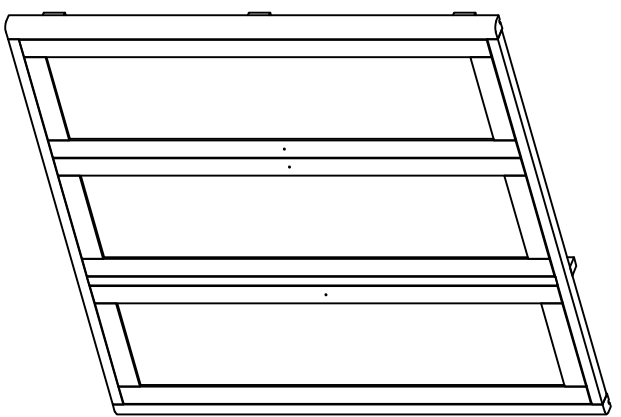

# ASSEMBLY INSTRUCTION G5717 - TRIPLE WARDROBE

No	HARDWARE LIST	Q.TY
①	Bolt M6x35 	8
②	Screw Ø4x35 	24
③	Screw Ø4x20 	8
④	Screw Ø4x45 	5
⑤	Wooden Dowel Ø8x30 	1
⑥	Handle with bolt 	3 Set
⑦	Washer 	8
⑧	Allen key K4 	1
⑨	Bracket 	2
⑩	Tie 	1

Ⓐ - BASE 1X

Ⓔ - TOP FRAME 1X

Ⓕ - HANGING RAIL 1X

Ⓖ - HANGING SUPPORT 1X

Ⓑ - FRONT FRAME WITH DOOR 1X

Ⓒ - RIGHT FRAME 1X  
LEFT FRAME 1X

Ⓓ - BACK FRAME 1X

ASSEMBLY INSTRUCTION  
G5717 - TRIPLE WARDROBE