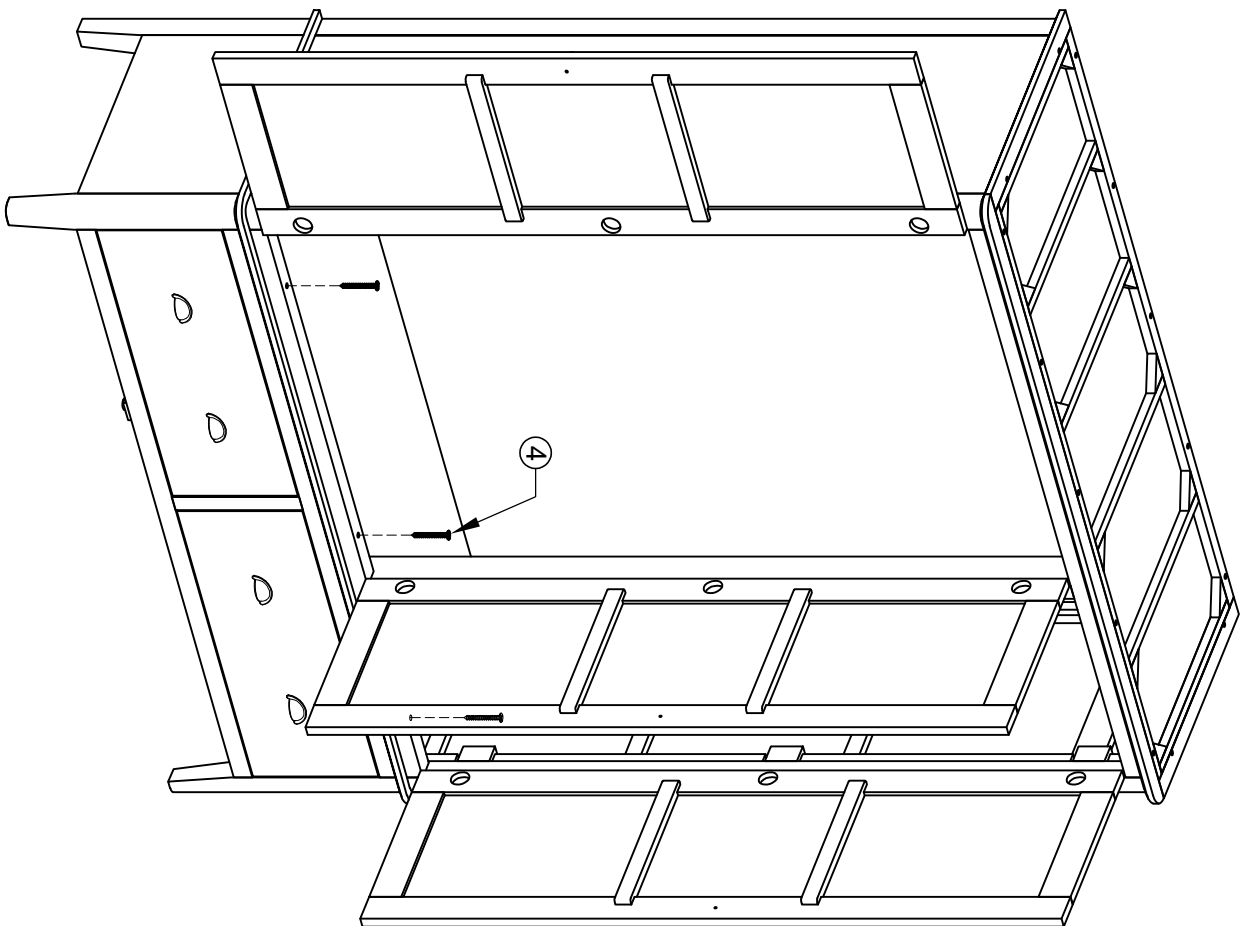

# ASSEMBLY INSTRUCTION G5717 - TRIPLE WARDROBE

No	HARDWARE LIST	Q.TY
①	Bolt M6x35 	8
②	Screw Ø4x35 	24
③	Screw Ø4x20 	8
④	Screw Ø4x45 	5
⑤	Wooden Dowel Ø8x30 	1
⑥	Handle with bolt 	3 Set
⑦	Washer 	8
⑧	Allen key K4 	1
⑨	Bracket 	2
⑩	Tie 	1

Ⓐ - BASE 1X

Ⓔ - TOP FRAME 1X

Ⓕ - HANGING RAIL 1X

Ⓖ - HANGING SUPPORT 1X

Ⓑ - FRONT FRAME WITH DOOR 1X

Ⓒ - RIGHT FRAME 1X  
LEFT FRAME 1X

Ⓓ - BACK FRAME 1X

ASSEMBLY INSTRUCTION  
G5717 - TRIPLE WARDROBE

STEP 1

STEP 3

STEP 2

ASSEMBLY INSTRUCTION  
G5717 - TRIPLE WARDROBE

STEP 4

STEP 5

ASSEMBLY INSTRUCTION  
G5717 - TRIPLE WARDROBE

STEP 6