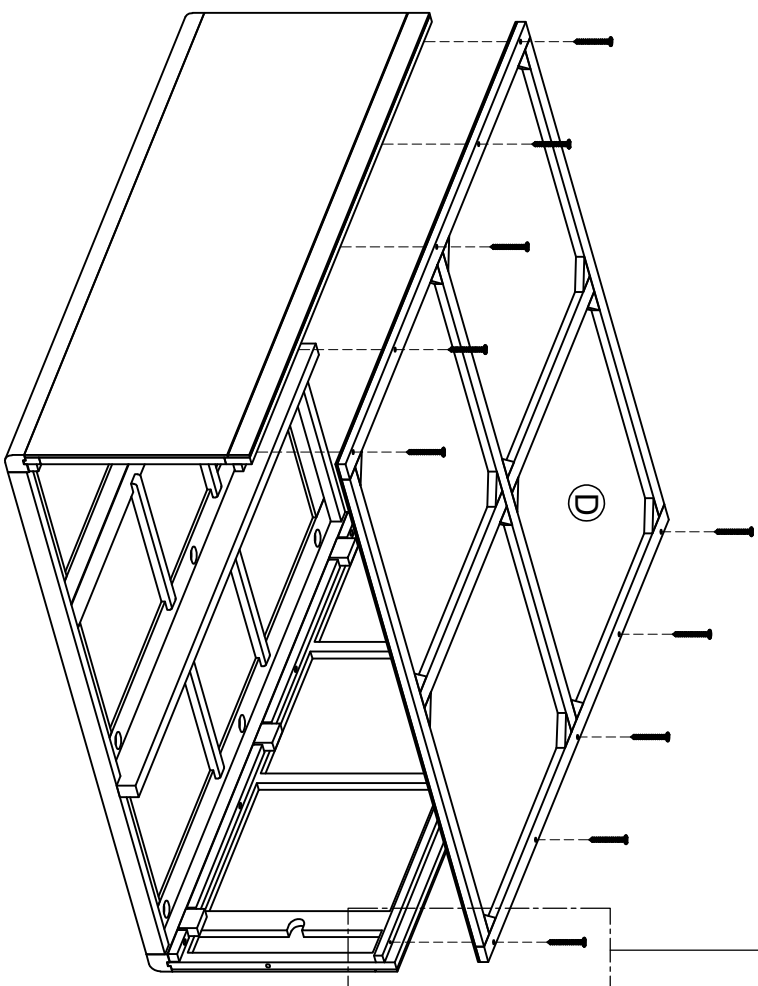

ASSEMBLY INSTRUCTION
G5717 - TRIPLE WARDROBE

STEP 1

STEP 3

STEP 2