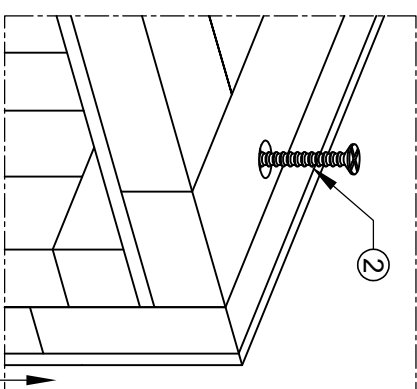

ASSEMBLY INSTRUCTION
G5717 - TRIPLE WARDROBE

STEP 1

STEP 3

STEP 2