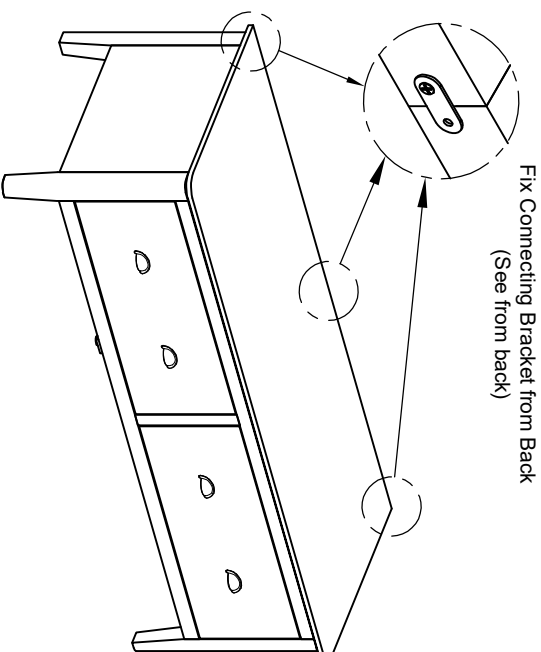

# ASSEMBLY INSTRUCTION G5717 - TRIPLE WARDROBE

No	HARDWARE LIST	Q.TY
①	Bolt M6x35 	8
②	Screw Ø4x35 	24
③	Screw Ø4x20 	8
④	Screw Ø4x45 	5
⑤	Wooden Dowel Ø8x30 	1
⑥	Handle with bolt 	3 Set
⑦	Washer 	8
⑧	Allen key K4 	1
⑨	Bracket 	2
⑩	Tie 	1

Ⓐ - BASE 1X

Ⓔ - TOP FRAME 1X

Ⓕ - HANGING RAIL 1X

Ⓖ - HANGING SUPPORT 1X

Ⓑ - FRONT FRAME WITH DOOR 1X

Ⓒ - RIGHT FRAME 1X  
LEFT FRAME 1X

Ⓓ - BACK FRAME 1X

ASSEMBLY INSTRUCTION  
G5717 - TRIPLE WARDROBE