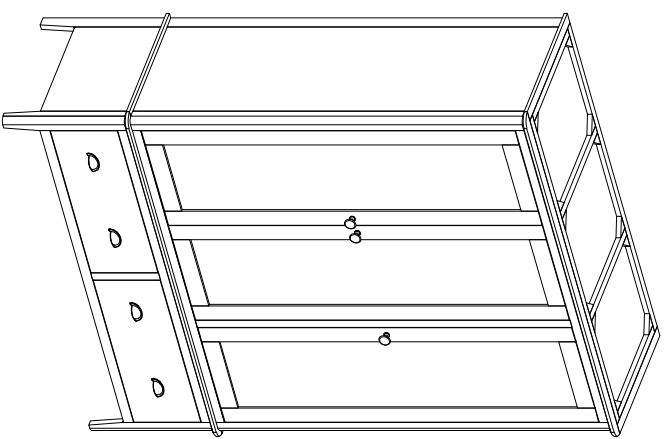

# ASSEMBLY INSTRUCTION G5717 - TRIPLE WARDROBE

No	HARDWARE LIST	Q.TY
①	Bolt M6x35 	8
②	Screw Ø4x35 	24
③	Screw Ø4x20 	8
④	Screw Ø4x45 	5
⑤	Wooden Dowel Ø8x30 	1
⑥	Handle with bolt 	3 Set
⑦	Washer 	8
⑧	Allen key K4 	1
⑨	Bracket 	2
⑩	Tie 	1

Ⓐ - BASE 1X

Ⓔ - TOP FRAME 1X

Ⓕ - HANGING RAIL 1X

Ⓖ - HANGING SUPPORT 1X

Ⓑ - FRONT FRAME WITH DOOR 1X

Ⓒ - RIGHT FRAME 1X  
LEFT FRAME 1X

Ⓓ - BACK FRAME 1X

ASSEMBLY INSTRUCTION  
G5717 - TRIPLE WARDROBE

STEP 1

STEP 3

STEP 2

ASSEMBLY INSTRUCTION  
G5717 - TRIPLE WARDROBE

STEP 4

STEP 5

ASSEMBLY INSTRUCTION  
G5717 - TRIPLE WARDROBE

STEP 6