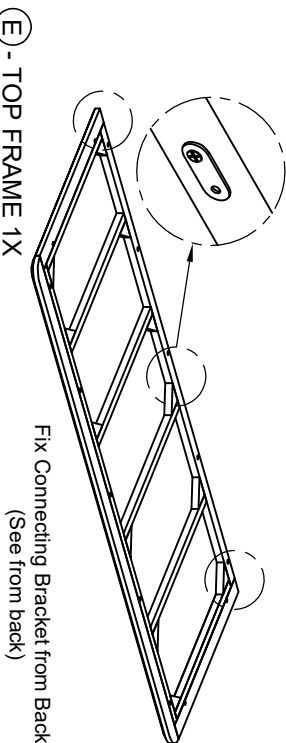

# ASSEMBLY INSTRUCTION G5717 - TRIPLE WARDROBE

No	HARDWARE LIST	Q.TY
①	Bolt M6x35 	8
②	Screw Ø4x35 	24
③	Screw Ø4x20 	8
④	Screw Ø4x45 	5
⑤	Wooden Dowel Ø8x30 	1
⑥	Handle with bolt 	3 Set
⑦	Washer 	8
⑧	Allen key K4 	1
⑨	Bracket 	2
⑩	Tie 	1

Ⓐ - BASE 1X

Ⓔ - TOP FRAME 1X

Ⓕ - HANGING RAIL 1X

Ⓖ - HANGING SUPPORT 1X

Ⓑ - FRONT FRAME WITH DOOR 1X

Ⓒ - RIGHT FRAME 1X  
LEFT FRAME 1X

Ⓓ - BACK FRAME 1X

ASSEMBLY INSTRUCTION  
G5717 - TRIPLE WARDROBE