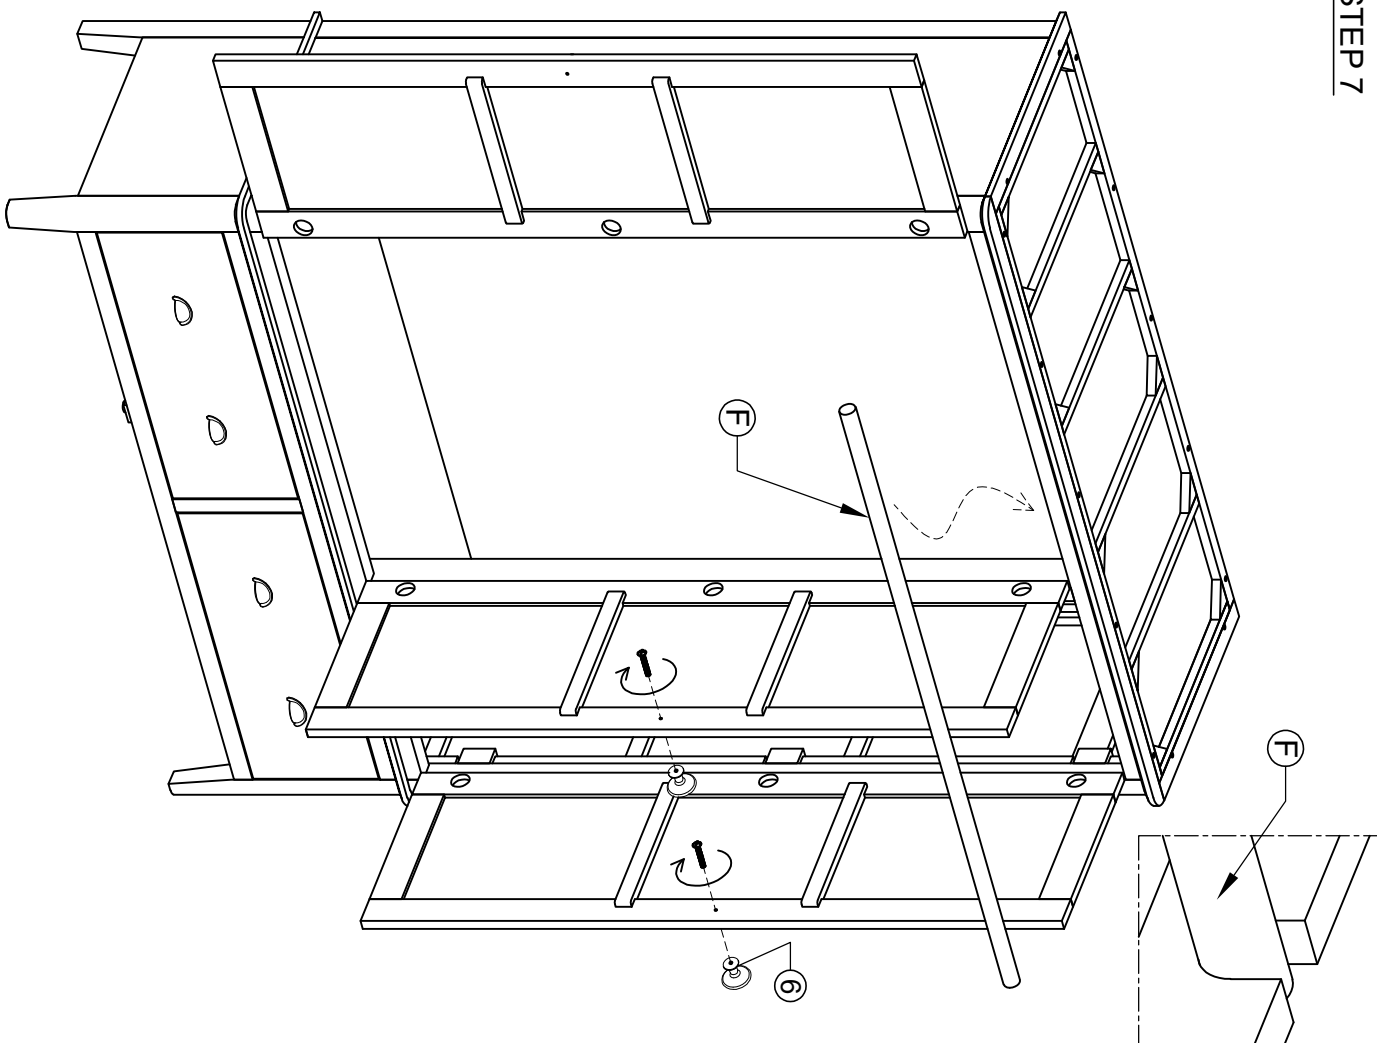

ASSEMBLY INSTRUCTION
G5717 - TRIPLE WARDROBE

STEP 7