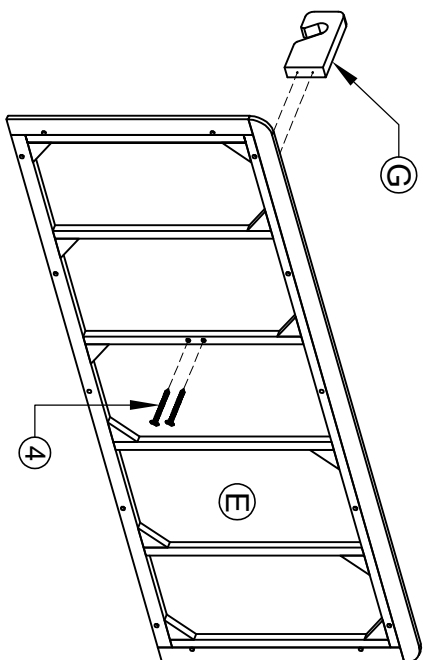

# ASSEMBLY INSTRUCTION G5717 - TRIPLE WARDROBE

No	HARDWARE LIST	Q.TY
①	Bolt M6x35 	8
②	Screw Ø4x35 	24
③	Screw Ø4x20 	8
④	Screw Ø4x45 	5
⑤	Wooden Dowel Ø8x30 	1
⑥	Handle with bolt 	3 Set
⑦	Washer 	8
⑧	Allen key K4 	1
⑨	Bracket 	2
⑩	Tie 	1

Ⓐ - BASE 1X

Ⓔ - TOP FRAME 1X

Ⓕ - HANGING RAIL 1X

Ⓖ - HANGING SUPPORT 1X

Ⓑ - FRONT FRAME WITH DOOR 1X

Ⓒ - RIGHT FRAME 1X  
LEFT FRAME 1X

Ⓓ - BACK FRAME 1X

ASSEMBLY INSTRUCTION  
G5717 - TRIPLE WARDROBE

STEP 1

STEP 3

STEP 2

ASSEMBLY INSTRUCTION  
G5717 - TRIPLE WARDROBE

STEP 4

STEP 5

ASSEMBLY INSTRUCTION  
G5717 - TRIPLE WARDROBE

STEP 6