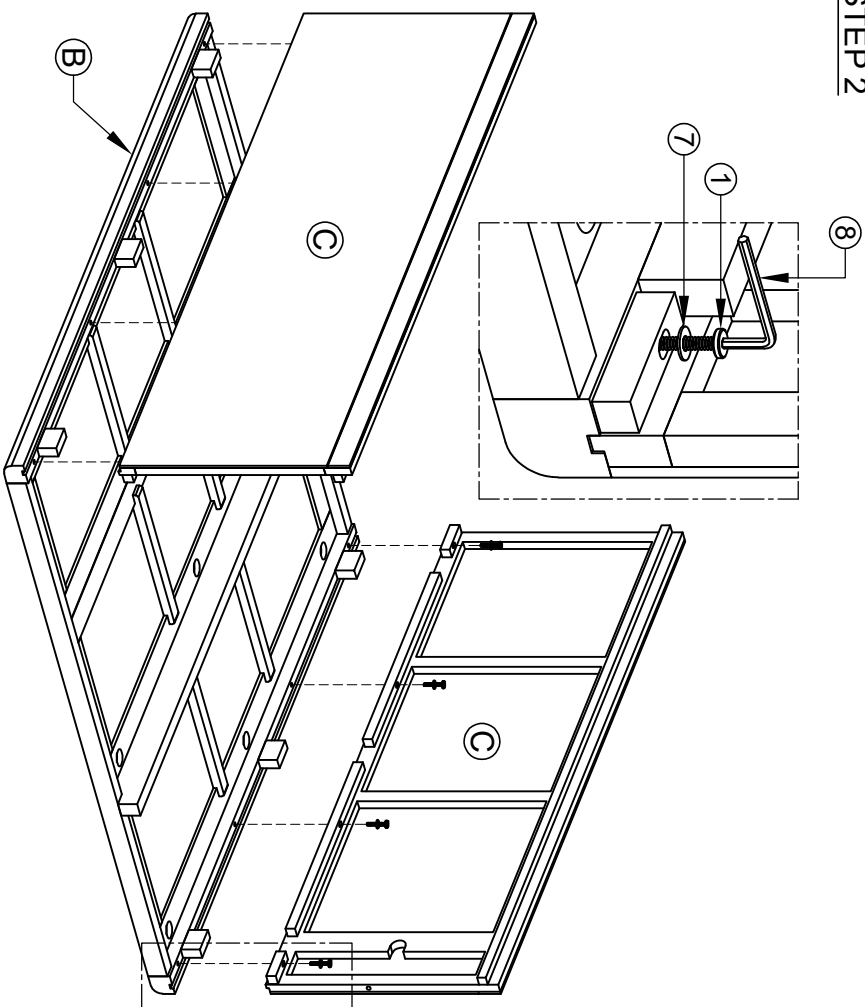

# ASSEMBLY INSTRUCTION G5717 - TRIPLE WARDROBE

No	HARDWARE LIST	Q.TY
①	Bolt M6x35 	8
②	Screw Ø4x35 	24
③	Screw Ø4x20 	8
④	Screw Ø4x45 	5
⑤	Wooden Dowel Ø8x30 	1
⑥	Handle with bolt 	3 Set
⑦	Washer 	8
⑧	Allen key K4 	1
⑨	Bracket 	2
⑩	Tie 	1

Ⓐ - BASE 1X

Ⓔ - TOP FRAME 1X

Ⓕ - HANGING RAIL 1X

Ⓖ - HANGING SUPPORT 1X

Ⓑ - FRONT FRAME WITH DOOR 1X

Ⓒ - RIGHT FRAME 1X  
LEFT FRAME 1X

Ⓓ - BACK FRAME 1X

ASSEMBLY INSTRUCTION  
G5717 - TRIPLE WARDROBE

STEP 1

STEP 3

STEP 2

ASSEMBLY INSTRUCTION  
G5717 - TRIPLE WARDROBE

STEP 4

STEP 5

ASSEMBLY INSTRUCTION  
G5717 - TRIPLE WARDROBE

STEP 6