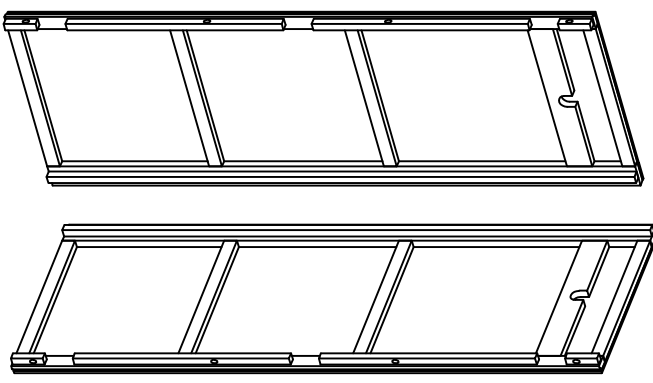

# ASSEMBLY INSTRUCTION G5717 - TRIPLE WARDROBE

No	HARDWARE LIST	Q.TY
①	Bolt M6x35 	8
②	Screw Ø4x35 	24
③	Screw Ø4x20 	8
④	Screw Ø4x45 	5
⑤	Wooden Dowel Ø8x30 	1
⑥	Handle with bolt 	3 Set
⑦	Washer 	8
⑧	Allen key K4 	1
⑨	Bracket 	2
⑩	Tie 	1

Ⓐ - BASE 1X

Ⓔ - TOP FRAME 1X

Ⓕ - HANGING RAIL 1X

Ⓖ - HANGING SUPPORT 1X

Ⓑ - FRONT FRAME WITH DOOR 1X

Ⓒ - RIGHT FRAME 1X  
LEFT FRAME 1X

Ⓓ - BACK FRAME 1X

ASSEMBLY INSTRUCTION  
G5717 - TRIPLE WARDROBE