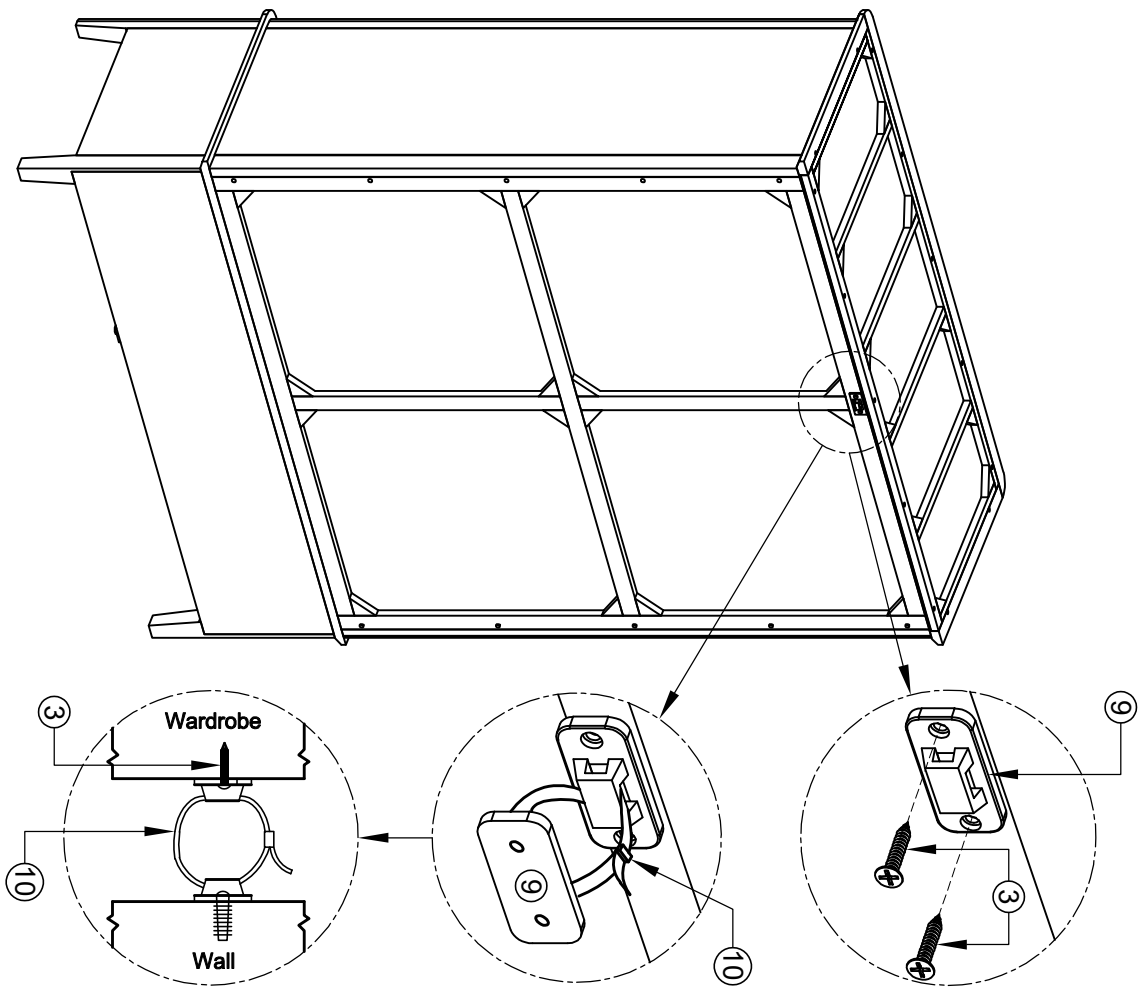

# ASSEMBLY INSTRUCTION G5717 - TRIPLE WARDROBE

No	HARDWARE LIST	Q.TY
①	Bolt M6x35 	8
②	Screw Ø4x35 	24
③	Screw Ø4x20 	8
④	Screw Ø4x45 	5
⑤	Wooden Dowel Ø8x30 	1
⑥	Handle with bolt 	3 Set
⑦	Washer 	8
⑧	Allen key K4 	1
⑨	Bracket 	2
⑩	Tie 	1

Ⓐ - BASE 1X

Ⓔ - TOP FRAME 1X

Ⓕ - HANGING RAIL 1X

Ⓖ - HANGING SUPPORT 1X

Ⓑ - FRONT FRAME WITH DOOR 1X

Ⓒ - RIGHT FRAME 1X  
LEFT FRAME 1X

Ⓓ - BACK FRAME 1X

ASSEMBLY INSTRUCTION  
G5717 - TRIPLE WARDROBE

STEP 1

STEP 3

STEP 2

ASSEMBLY INSTRUCTION  
G5717 - TRIPLE WARDROBE

STEP 4

STEP 5

ASSEMBLY INSTRUCTION  
G5717 - TRIPLE WARDROBE

STEP 6

STEP 7

STEP 8

FINAL