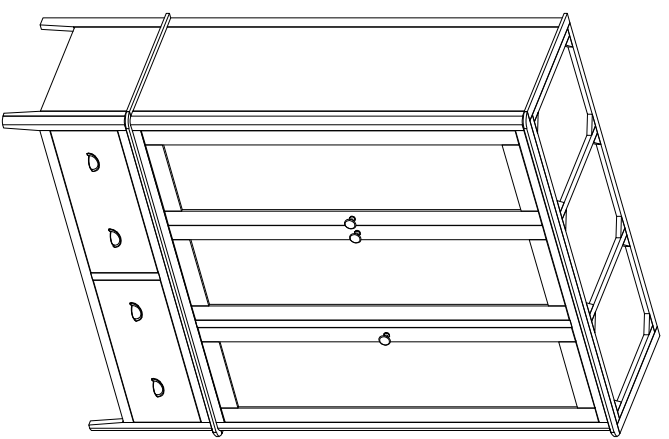

# ASSEMBLY INSTRUCTION G5717 - TRIPLE WARDROBE

No	HARDWARE LIST	Q.TY
①	Bolt M6x35 	8
②	Screw Ø4x35 	24
③	Screw Ø4x20 	8
④	Screw Ø4x45 	5
⑤	Wooden Dowel Ø8x30 	1
⑥	Handle with bolt 	3 Set
⑦	Washer 	8
⑧	Allen key K4 	1
⑨	Bracket 	2
⑩	Tie 	1

Ⓐ - BASE 1X

Ⓔ - TOP FRAME 1X

Ⓕ - HANGING RAIL 1X

Ⓖ - HANGING SUPPORT 1X

Ⓑ - FRONT FRAME WITH DOOR 1X

Ⓒ - RIGHT FRAME 1X  
LEFT FRAME 1X

Ⓓ - BACK FRAME 1X

ASSEMBLY INSTRUCTION  
G5717 - TRIPLE WARDROBE