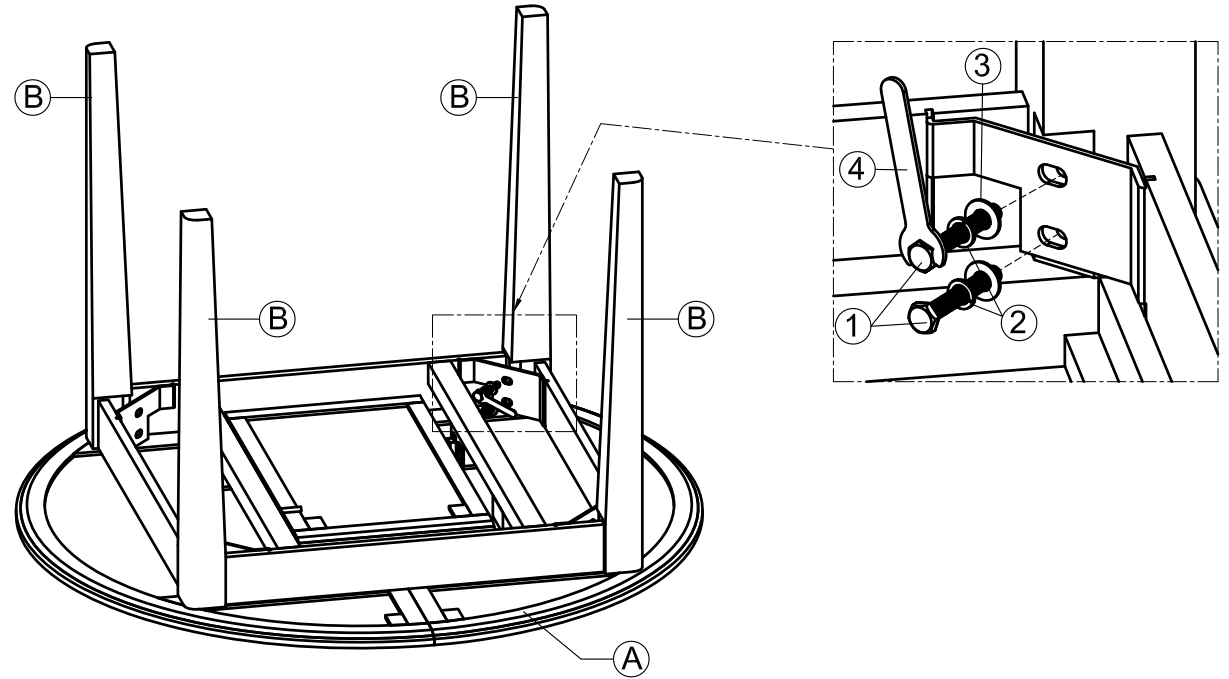

ASSEMBLY INSTRUCTION

ROUND EXT.DINING TABLE (1200-1550)

No	Name of Component	Q.ty
(A)		1
(B)		4
No	Name of Hardware	Q.ty
(1)	Bolt M10 x 60 	8
(2)	Spring washers 	8
(3)	Flat Washers T1.5 	8
(4)	Spanner 	1

STEP 1

ASSEMBLY INSTRUCTION

ROUND EXT.DINING TABLE (1200-1550)

EXTEND THE TABLE: When opening or closing the table :
Please pull/push with both hands using equal strength, while standing at the head of the table