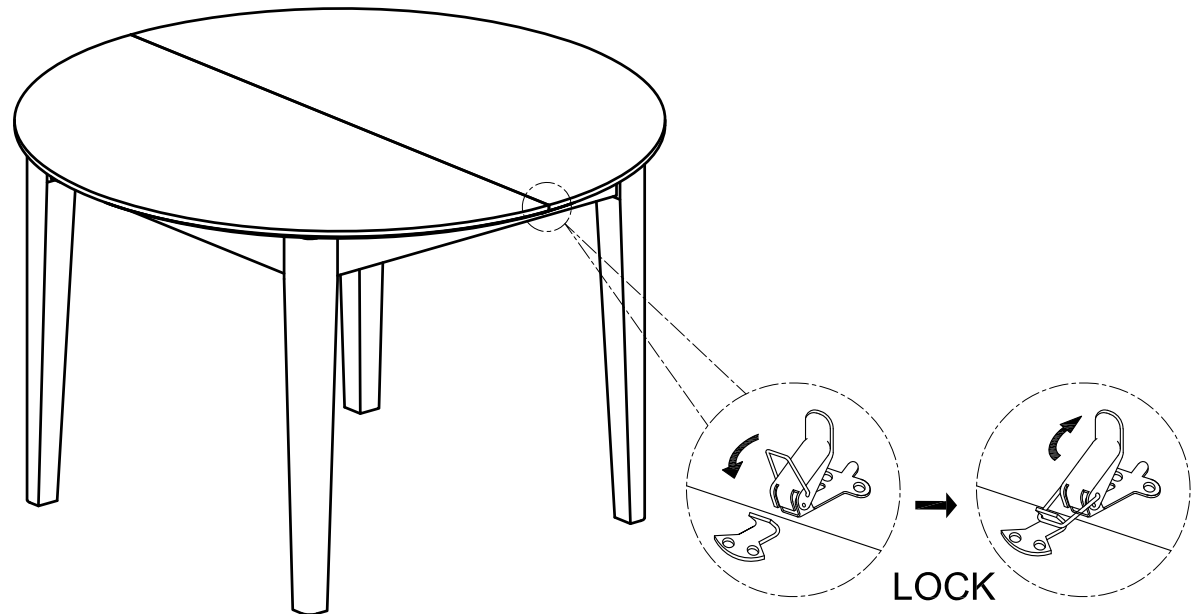

ASSEMBLY INSTRUCTION

ROUND EXT.DINING TABLE (1200-1550)

No	Name of Component	Q.ty
(A)		1
(B)		4
No	Name of Hardware	Q.ty
(1)	Bolt M10 x 60 	8
(2)	Spring washers 	8
(3)	Flat Washers T1.5 	8
(4)	Spanner 	1

STEP 1

ASSEMBLY INSTRUCTION

ROUND EXT.DINING TABLE (1200-1550)

EXTEND THE TABLE: When opening or closing the table :
Please pull/push with both hands using equal strength, while standing at the head of the table