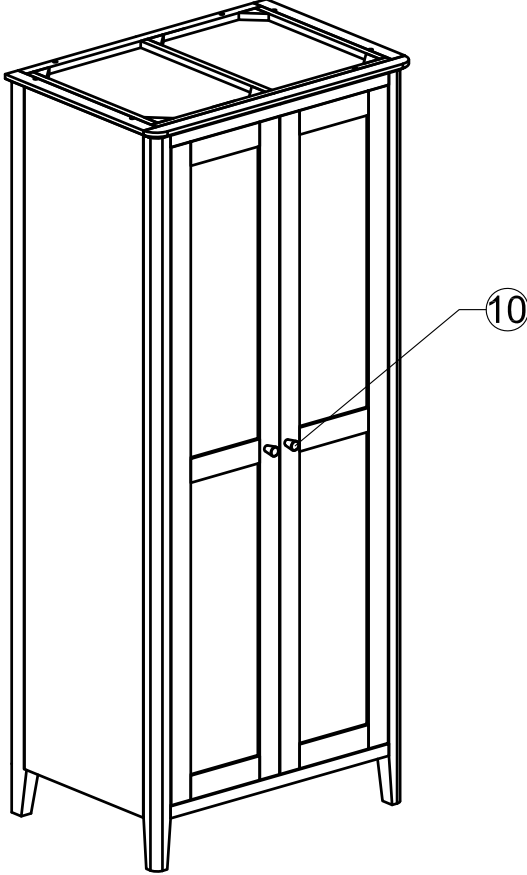

ASSEMBLY INSTRUCTION FULL HANGING WARDROBE

No	LIST OF HARDWARE	Q.ty (pcs)
①	Bolts M6x35 	18
②	Flat Washers 	18
③	Allen key K4 	1
④	Screw Ø4 x 30 	24
⑤	Wooden Dowel Ø 10x30 	1
⑥	Plastic bracket 	2
⑦	Tie 	1
⑧	Screw Ø4x20 	4
⑨	Knob handle with bolt 	2 (Sets)
⑩	Wooden handle with bolt 	2 (Sets)

Screwdriver (not included) 

Ⓐ x1: Front Frame

Ⓑ x2: Side Frame (Left -Right)

Ⓒ x1: Back Frame

Ⓓ x1: Top Frame

Ⓔ x1: Bottom frame

Ⓕ x 2: Hanging

ASSEMBLY INSTRUCTION FULL HANGING WARDROBE

STEP 1

STEP 2

ASSEMBLY INSTRUCTION FULL HANGING WARDROBE

STEP 1

STEP 2

ASSEMBLY INSTRUCTION FULL HANGING WARDROBE

STEP 3

STEP 4

Wooden Dowel to
locate the Top

ASSEMBLY INSTRUCTION FULL HANGING WARDROBE

STEP 5

OPTION 1

OPTION 2

ASSEMBLY INSTRUCTION FULL HANGING WARDROBE

FINAL

Wall fixings