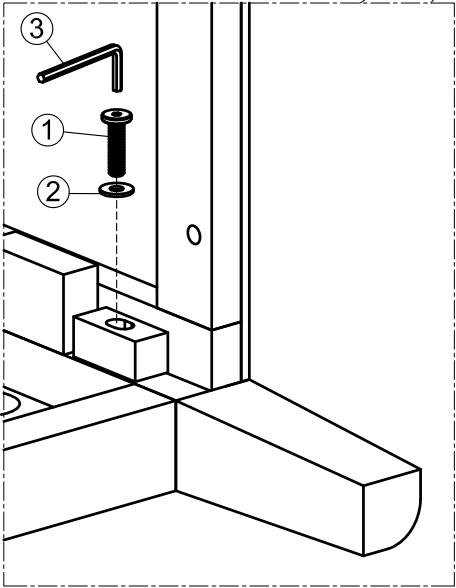

ASSEMBLY INSTRUCTION FULL HANGING WARDROBE

STEP 1