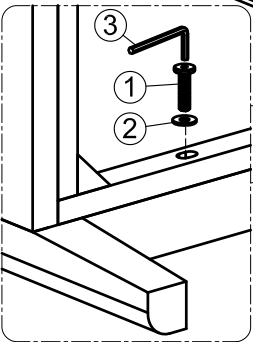

ASSEMBLY INSTRUCTION FULL HANGING WARDROBE

STEP 1

STEP 2