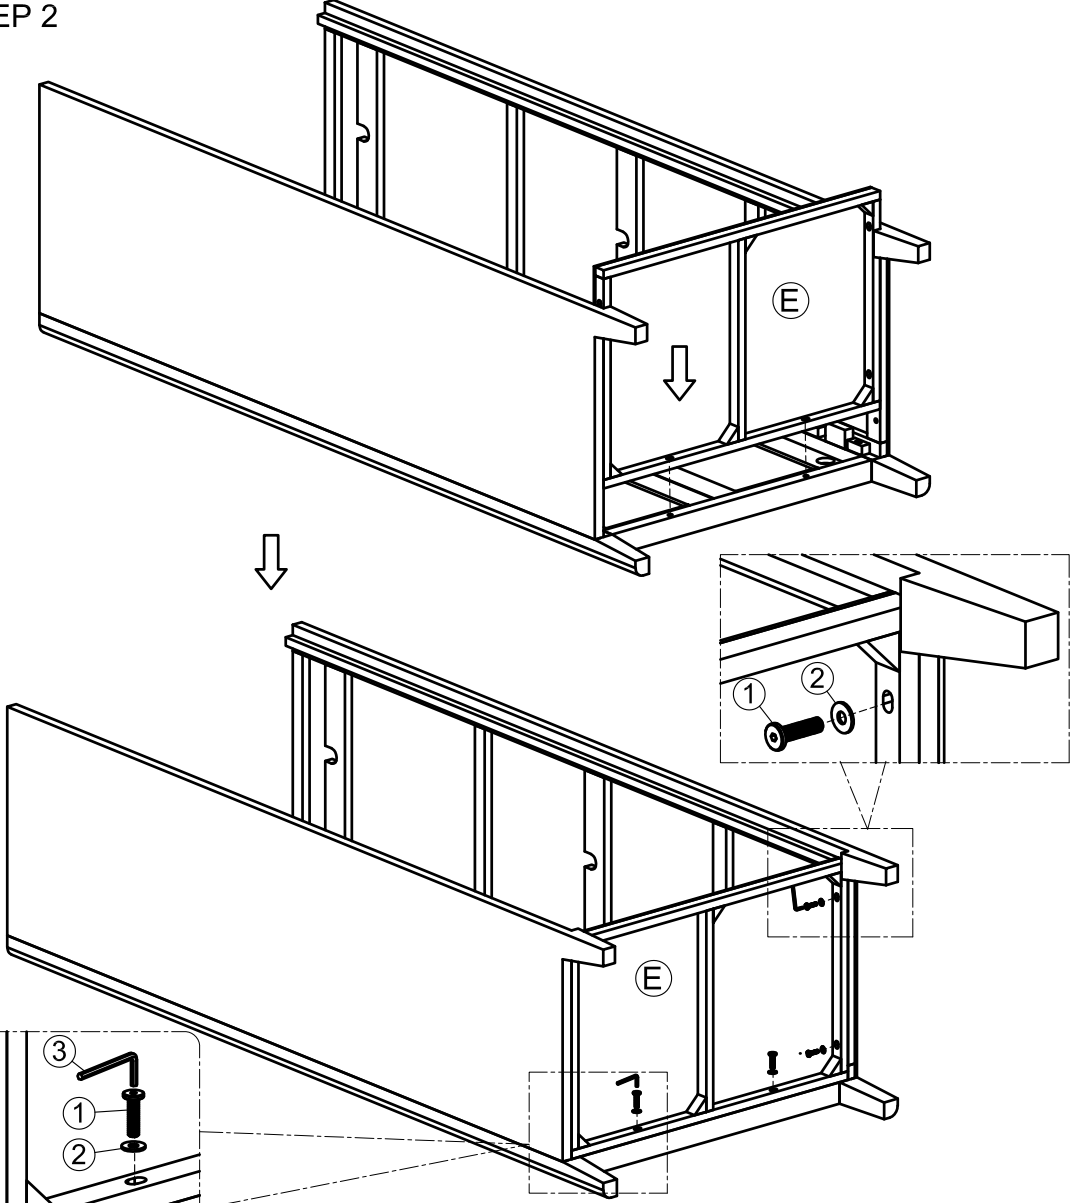

ASSEMBLY INSTRUCTION FULL HANGING WARDROBE

STEP 1

STEP 2