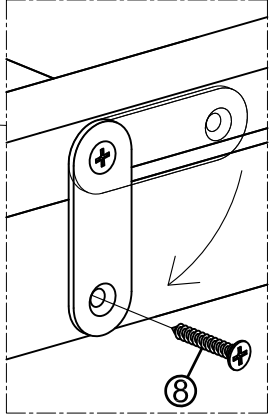

Wooden Dowel to
locate the Top