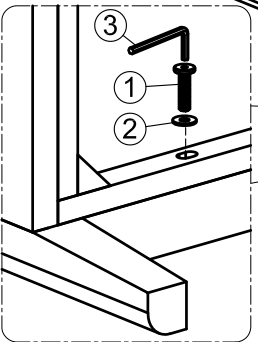

ASSEMBLY INSTRUCTION FULL HANGING WARDROBE

No	LIST OF HARDWARE	Q.ty (pcs)
①	Bolts M6x35 	18
②	Flat Washers 	18
③	Allen key K4 	1
④	Screw Ø4 x 30 	24
⑤	Wooden Dowel Ø 10x30 	1
⑥	Plastic bracket 	2
⑦	Tie 	1
⑧	Screw Ø4x20 	4
⑨	Knob handle with bolt 	2 (Sets)
⑩	Wooden handle with bolt 	2 (Sets)

Screwdriver (not included) 

Ⓐ x1: Front Frame

Ⓑ x2: Side Frame (Left -Right)

Ⓒ x1: Back Frame

Ⓓ x1: Top Frame

Ⓔ x1: Bottom frame

Ⓕ x 2: Hanging

ASSEMBLY INSTRUCTION FULL HANGING WARDROBE

STEP 1

STEP 2

ASSEMBLY INSTRUCTION FULL HANGING WARDROBE

STEP 1

STEP 2

ASSEMBLY INSTRUCTION FULL HANGING WARDROBE

STEP 3

STEP 4

Wooden Dowel to
locate the Top

ASSEMBLY INSTRUCTION FULL HANGING WARDROBE

STEP 5

OPTION 1

OPTION 2

ASSEMBLY INSTRUCTION FULL HANGING WARDROBE

FINAL

Wall fixings