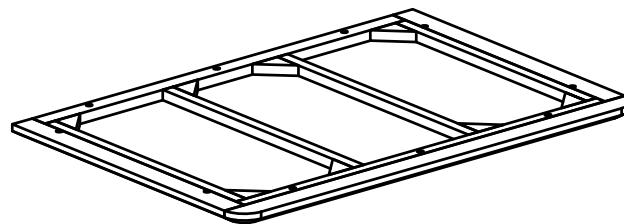

ASSEMBLY INSTRUCTION FULL HANGING WARDROBE

No	LIST OF HARDWARE	Q.ty (pcs)
①	Bolts M6x35 	18
②	Flat Washers 	18
③	Allen key K4 	1
④	Screw Ø4 x 30 	24
⑤	Wooden Dowel Ø 10x30 	1
⑥	Plastic bracket 	2
⑦	Tie 	1
⑧	Screw Ø4x20 	4
⑨	Knob handle with bolt 	2 (Sets)
⑩	Wooden handle with bolt 	2 (Sets)

Screwdriver (not included) 

Ⓐ x1: Front Frame

Ⓑ x2: Side Frame (Left -Right)

Ⓒ x1: Back Frame

Ⓓ x1: Top Frame

Ⓔ x1: Bottom frame

Ⓕ x 2: Hanging

ASSEMBLY INSTRUCTION FULL HANGING WARDROBE