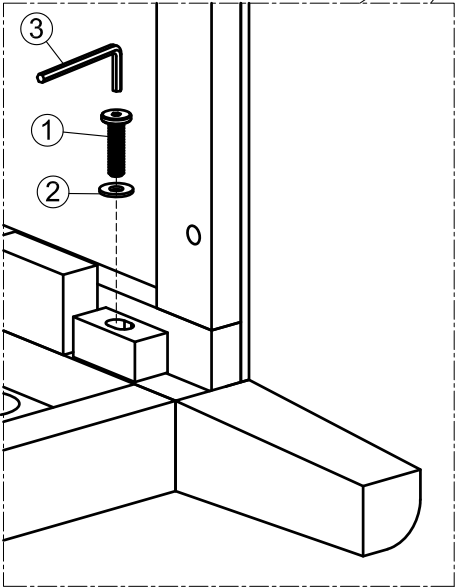

ASSEMBLY INSTRUCTION FULL HANGING WARDROBE

No	LIST OF HARDWARE	Q.ty (pcs)
①	Bolts M6x35 	18
②	Flat Washers 	18
③	Allen key K4 	1
④	Screw Ø4 x 30 	24
⑤	Wooden Dowel Ø 10x30 	1
⑥	Plastic bracket 	2
⑦	Tie 	1
⑧	Screw Ø4x20 	4
⑨	Knob handle with bolt 	2 (Sets)
⑩	Wooden handle with bolt 	2 (Sets)

Screwdriver (not included) 

Ⓐ x1: Front Frame

Ⓑ x2: Side Frame (Left -Right)

Ⓒ x1: Back Frame

Ⓓ x1: Top Frame

Ⓔ x1: Bottom frame

Ⓕ x 2: Hanging

ASSEMBLY INSTRUCTION FULL HANGING WARDROBE

STEP 1

STEP 2

ASSEMBLY INSTRUCTION FULL HANGING WARDROBE

STEP 1

STEP 2

ASSEMBLY INSTRUCTION FULL HANGING WARDROBE

STEP 3

STEP 4