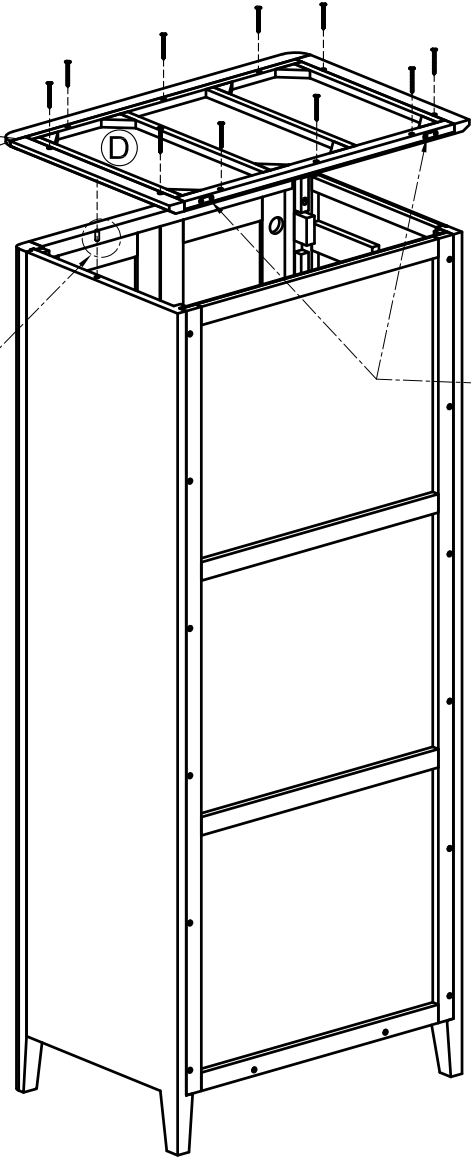

ASSEMBLY INSTRUCTION FULL HANGING WARDROBE

No	LIST OF HARDWARE	Q.ty (pcs)
①	Bolts M6x35 	18
②	Flat Washers 	18
③	Allen key K4 	1
④	Screw Ø4 x 30 	24
⑤	Wooden Dowel Ø 10x30 	1
⑥	Plastic bracket 	2
⑦	Tie 	1
⑧	Screw Ø4x20 	4
⑨	Knob handle with bolt 	2 (Sets)
⑩	Wooden handle with bolt 	2 (Sets)

Screwdriver (not included) 

Ⓐ x1: Front Frame

Ⓑ x2: Side Frame (Left -Right)

Ⓒ x1: Back Frame

Ⓓ x1: Top Frame

Ⓔ x1: Bottom frame

Ⓕ x 2: Hanging

ASSEMBLY INSTRUCTION FULL HANGING WARDROBE

STEP 1

STEP 2

ASSEMBLY INSTRUCTION FULL HANGING WARDROBE

STEP 1

STEP 2

ASSEMBLY INSTRUCTION FULL HANGING WARDROBE

STEP 3

STEP 4

Wooden Dowel to
locate the Top

ASSEMBLY INSTRUCTION FULL HANGING WARDROBE

STEP 5

OPTION 1

OPTION 2

ASSEMBLY INSTRUCTION FULL HANGING WARDROBE

FINAL

Wall fixings