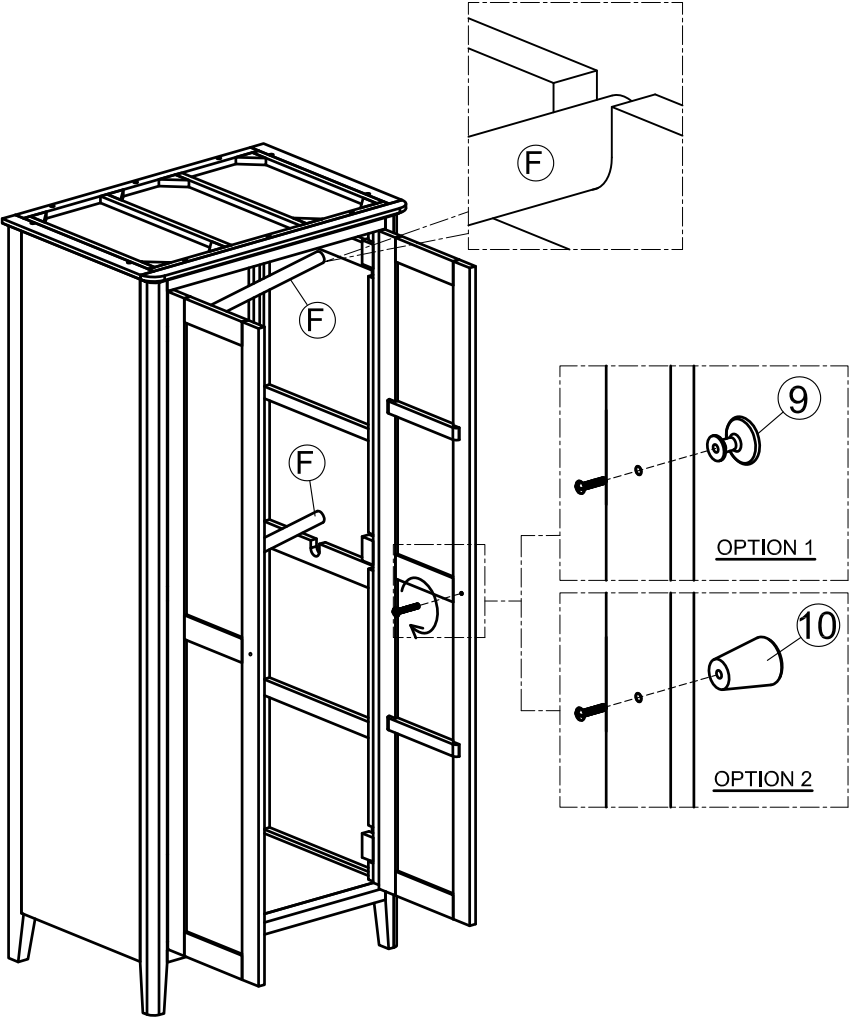

ASSEMBLY INSTRUCTION FULL HANGING WARDROBE

STEP 5

OPTION 1