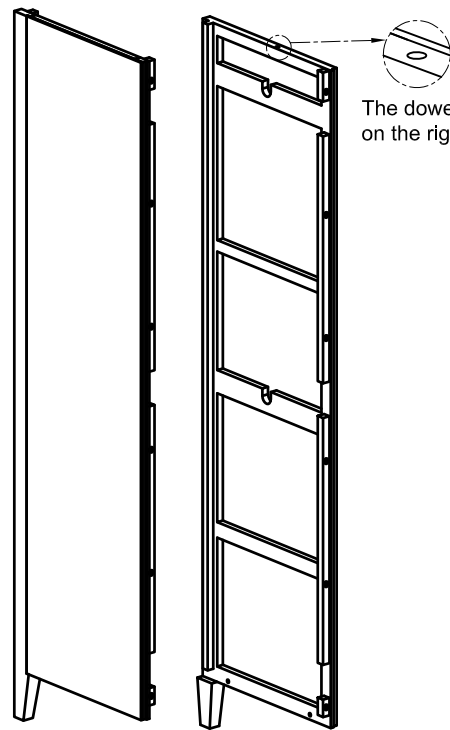

ASSEMBLY INSTRUCTION FULL HANGING WARDROBE

No	LIST OF HARDWARE	Q.ty (pcs)
①	Bolts M6x35 	18
②	Flat Washers 	18
③	Allen key K4 	1
④	Screw Ø4 x 30 	24
⑤	Wooden Dowel Ø 10x30 	1
⑥	Plastic bracket 	2
⑦	Tie 	1
⑧	Screw Ø4x20 	4
⑨	Knob handle with bolt 	2 (Sets)
⑩	Wooden handle with bolt 	2 (Sets)

Screwdriver (not included) 

Ⓐ x1: Front Frame

Ⓑ x2: Side Frame (Left -Right)

Ⓒ x1: Back Frame

Ⓓ x1: Top Frame

Ⓔ x1: Bottom frame

Ⓕ x 2: Hanging

ASSEMBLY INSTRUCTION FULL HANGING WARDROBE