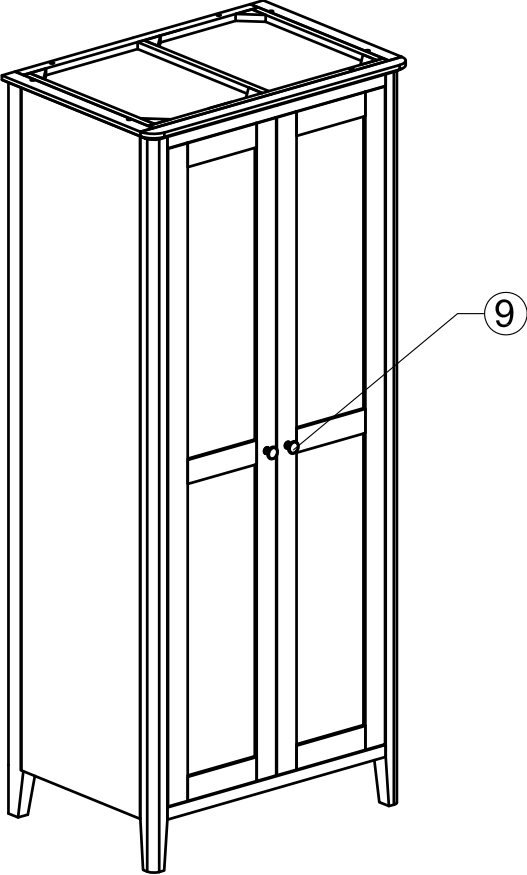

ASSEMBLY INSTRUCTION FULL HANGING WARDROBE

No	LIST OF HARDWARE	Q.ty (pcs)
①	Bolts M6x35 	18
②	Flat Washers 	18
③	Allen key K4 	1
④	Screw Ø4 x 30 	24
⑤	Wooden Dowel Ø 10x30 	1
⑥	Plastic bracket 	2
⑦	Tie 	1
⑧	Screw Ø4x20 	4
⑨	Knob handle with bolt 	2 (Sets)
⑩	Wooden handle with bolt 	2 (Sets)

Screwdriver (not included) 

Ⓐ x1: Front Frame

Ⓑ x2: Side Frame (Left -Right)

Ⓒ x1: Back Frame

Ⓓ x1: Top Frame

Ⓔ x1: Bottom frame

Ⓕ x 2: Hanging

ASSEMBLY INSTRUCTION FULL HANGING WARDROBE

STEP 1

STEP 2

ASSEMBLY INSTRUCTION FULL HANGING WARDROBE

STEP 1

STEP 2

ASSEMBLY INSTRUCTION FULL HANGING WARDROBE

STEP 3

STEP 4

Wooden Dowel to
locate the Top

ASSEMBLY INSTRUCTION FULL HANGING WARDROBE

STEP 5

OPTION 1

OPTION 2

ASSEMBLY INSTRUCTION FULL HANGING WARDROBE

FINAL

Wall fixings