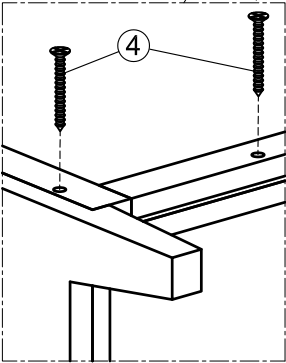

ASSEMBLY INSTRUCTION FULL HANGING WARDROBE

No	LIST OF HARDWARE	Q.ty (pcs)
①	Bolts M6x35 	18
②	Flat Washers 	18
③	Allen key K4 	1
④	Screw Ø4 x 30 	24
⑤	Wooden Dowel Ø 10x30 	1
⑥	Plastic bracket 	2
⑦	Tie 	1
⑧	Screw Ø4x20 	4
⑨	Knob handle with bolt 	2 (Sets)
⑩	Wooden handle with bolt 	2 (Sets)

Screwdriver (not included) 

Ⓐ x1: Front Frame

Ⓑ x2: Side Frame (Left -Right)

Ⓒ x1: Back Frame

Ⓓ x1: Top Frame

Ⓔ x1: Bottom frame

Ⓕ x 2: Hanging

ASSEMBLY INSTRUCTION FULL HANGING WARDROBE

STEP 1

STEP 2

ASSEMBLY INSTRUCTION FULL HANGING WARDROBE

STEP 1

STEP 2

ASSEMBLY INSTRUCTION FULL HANGING WARDROBE

STEP 3

STEP 4