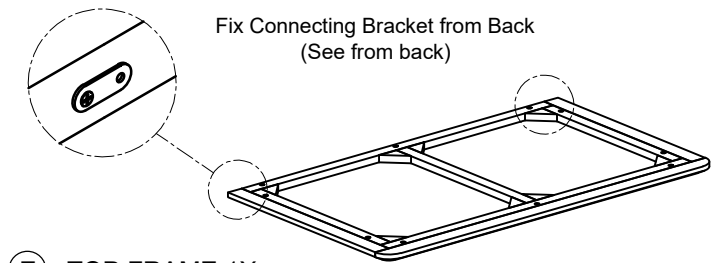

# ASSEMBLY INSTRUCTION GENTS WARDROBE

No	HARDWARE LIST	Q.TY
①	Bolt M6x35 	8
②	Washer 	8
③	Screw Ø4x30 	22
④	Wooden Dowel Ø10x30 	1
⑤	Screw Ø4x40 	3
⑥	Screw Ø4x20 	6
⑦	Allen key K4 	1
⑧	Bracket 	2
⑨	Tie 	1
⑩	Knob handle with bolt 	4 (Sets)
⑪	Wooden handle with bolt 	4 (Sets)

Screwdriver (not included) 

(A) - FRONT FRAME WITH DOOR 1X

(B) - RIGHT FRAME 1X  
LEFT FRAME 1X

(C) - BACK FRAME 1X

(D) - BASE 1x

(E) - TOP FRAME 1X

(F) - HANGING RAIL 1X