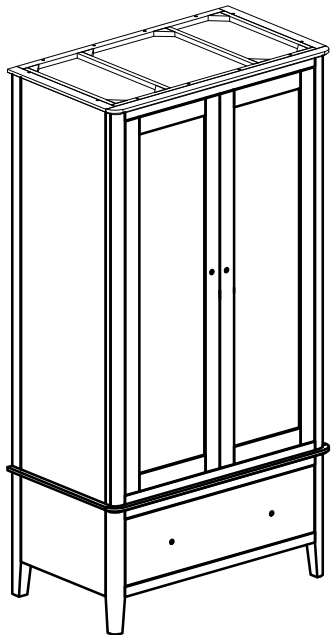

# ASSEMBLY INSTRUCTION GENTS WARDROBE

No	HARDWARE LIST	Q.TY
①	Bolt M6x35 	8
②	Washer 	8
③	Screw Ø4x30 	22
④	Wooden Dowel Ø10x30 	1
⑤	Screw Ø4x40 	3
⑥	Screw Ø4x20 	6
⑦	Allen key K4 	1
⑧	Bracket 	2
⑨	Tie 	1
⑩	Knob handle with bolt 	4 (Sets)
⑪	Wooden handle with bolt 	4 (Sets)

Screwdriver (not included) 

(A) - FRONT FRAME WITH DOOR 1X

(B) - RIGHT FRAME 1X  
LEFT FRAME 1X

(C) - BACK FRAME 1X

(D) - BASE 1x

(E) - TOP FRAME 1X

(F) - HANGING RAIL 1X