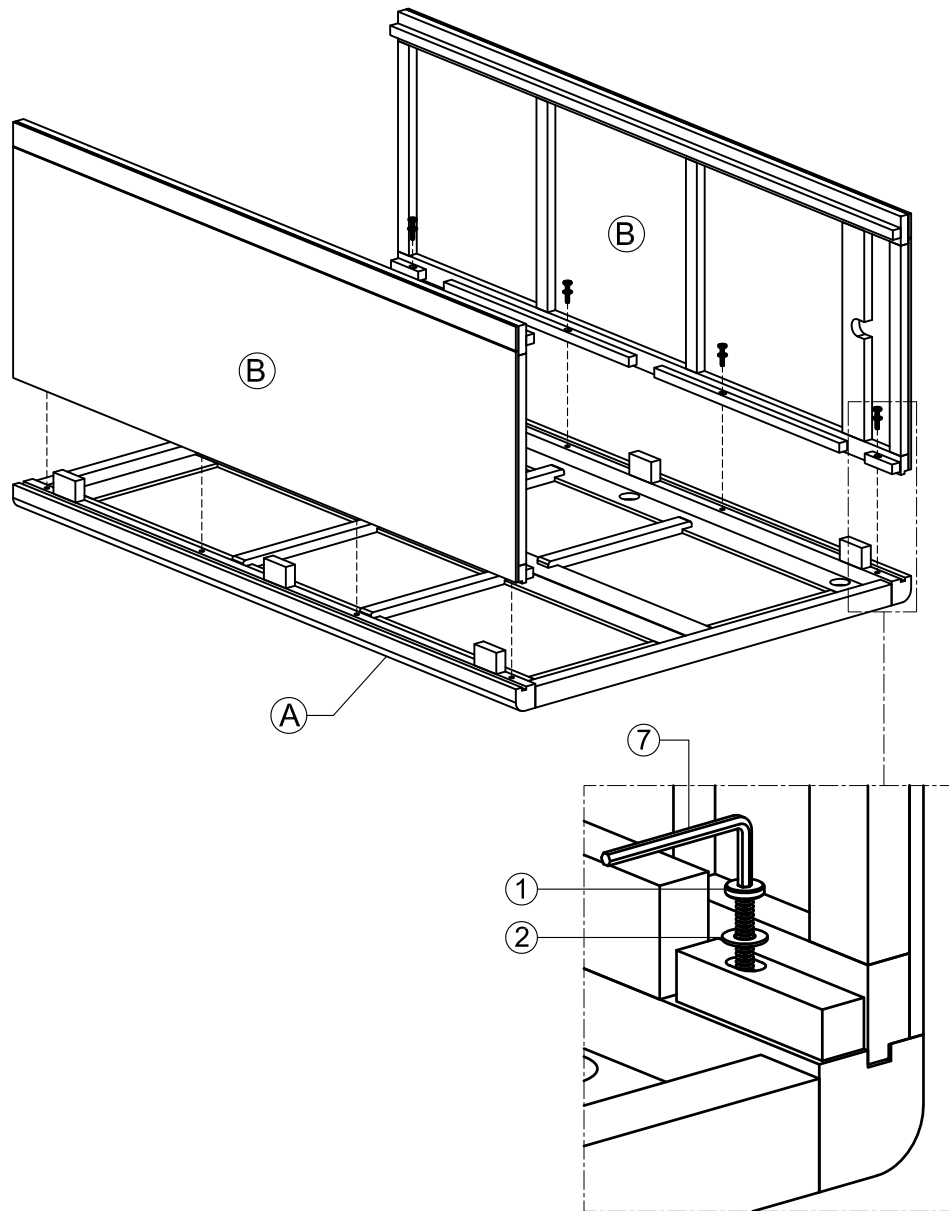

ASSEMBLY INSTRUCTION GENTS WARDROBE

STEP 1