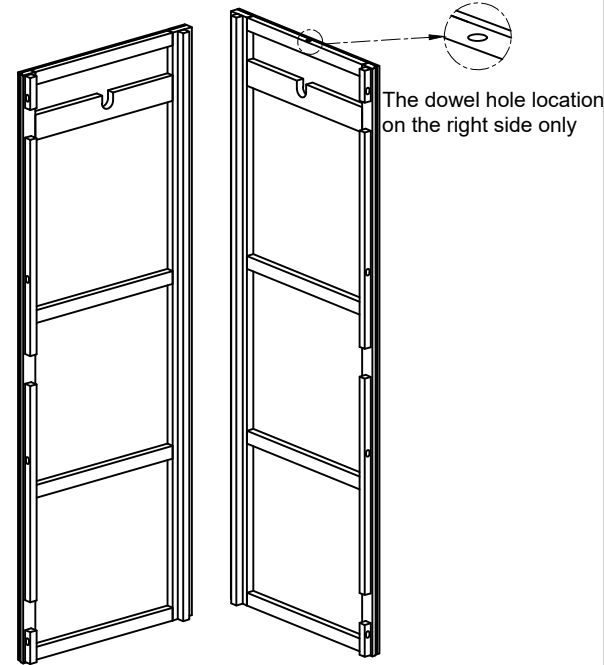

# ASSEMBLY INSTRUCTION GENTS WARDROBE

No	HARDWARE LIST	Q.TY
①	Bolt M6x35 	8
②	Washer 	8
③	Screw Ø4x30 	22
④	Wooden Dowel Ø10x30 	1
⑤	Screw Ø4x40 	3
⑥	Screw Ø4x20 	6
⑦	Allen key K4 	1
⑧	Bracket 	2
⑨	Tie 	1
⑩	Knob handle with bolt 	4 (Sets)
⑪	Wooden handle with bolt 	4 (Sets)

Screwdriver (not included) 

(A) - FRONT FRAME WITH DOOR 1X

(B) - RIGHT FRAME 1X  
LEFT FRAME 1X

(C) - BACK FRAME 1X

(D) - BASE 1x

(E) - TOP FRAME 1X

(F) - HANGING RAIL 1X