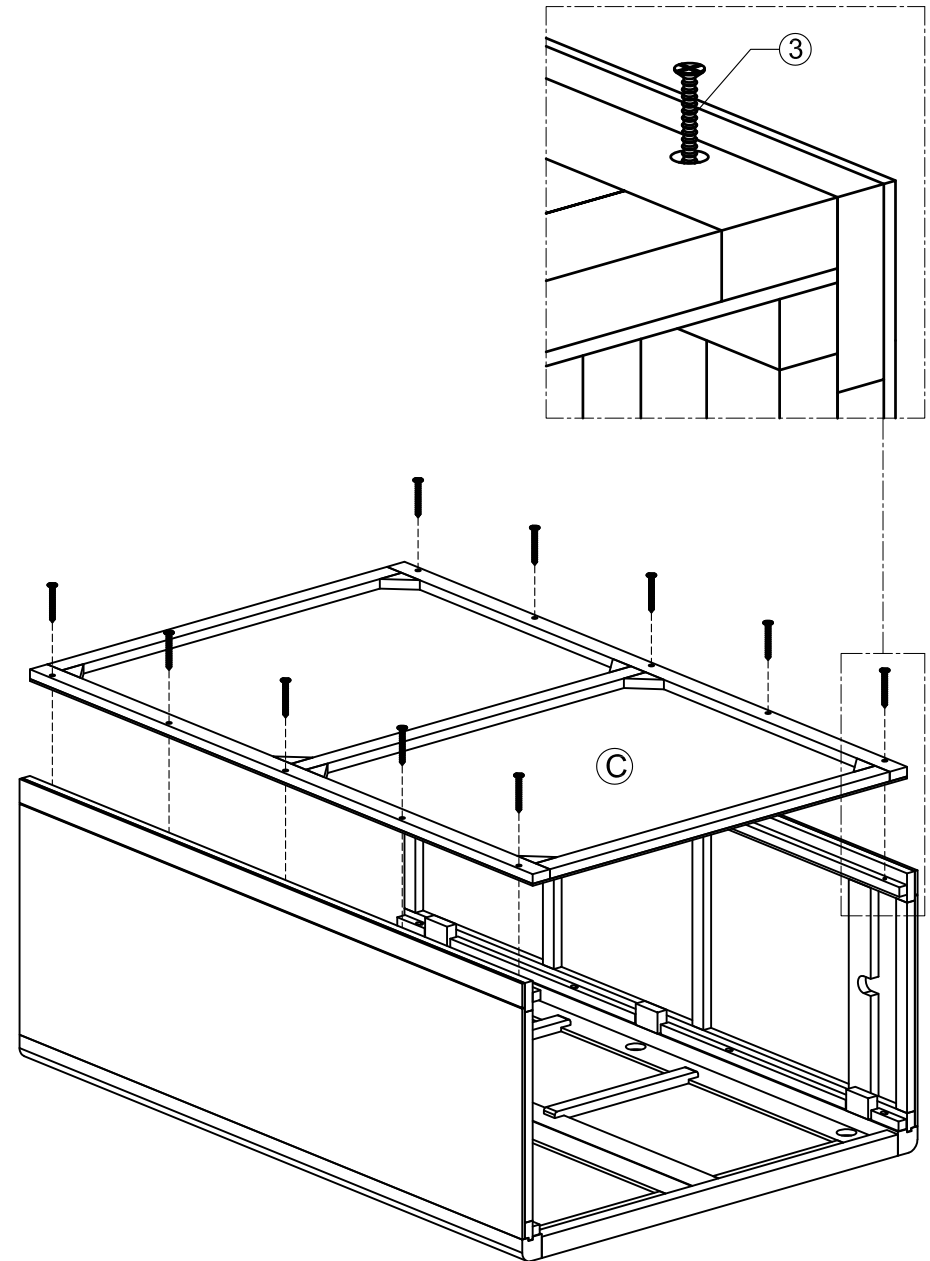

ASSEMBLY INSTRUCTION GENTS WARDROBE

STEP 1

STEP 2