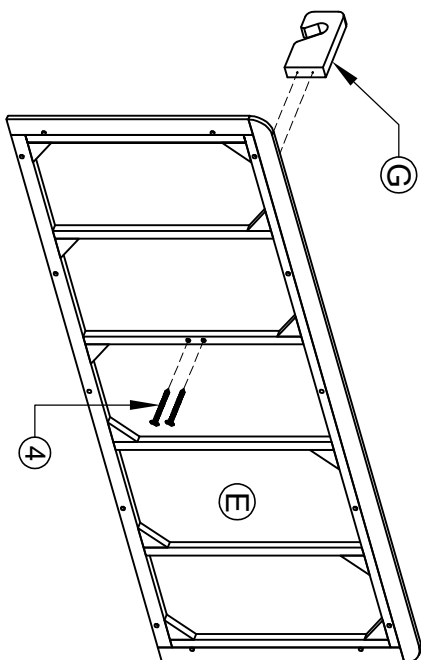

# ASSEMBLY INSTRUCTION G5689 - TRIPLE WARDROBE

No	HARDWARE LIST	Q.TY
①	Bolt M6x35 	8
②	Screw Ø4x35 	24
③	Screw Ø4x20 	8
④	Screw Ø4x45 	5
⑤	Wooden Dowel Ø8x30 	1
⑥	Handle with bolt 	3 Set
⑦	Washer 	8
⑧	Allen key K4 	1
⑨	Bracket 	2
⑩	Tie 	1

Ⓐ - BASE 1x

Ⓔ - TOP FRAME 1x

Ⓕ - HANGING RAIL 1x

Ⓖ - HANGING SUPPORT 1x

Ⓑ - FRONT FRAME WITH DOOR 1x

Ⓒ - RIGHT FRAME 1x  
LEFT FRAME 1x

Ⓓ - BACK FRAME 1x

ASSEMBLY INSTRUCTION  
G5689 - TRIPLE WARDROBE

STEP 1

STEP 3

STEP 2

ASSEMBLY INSTRUCTION  
G5689 - TRIPLE WARDROBE

STEP 4

STEP 5

ASSEMBLY INSTRUCTION  
G5689 - TRIPLE WARDROBE

STEP 6