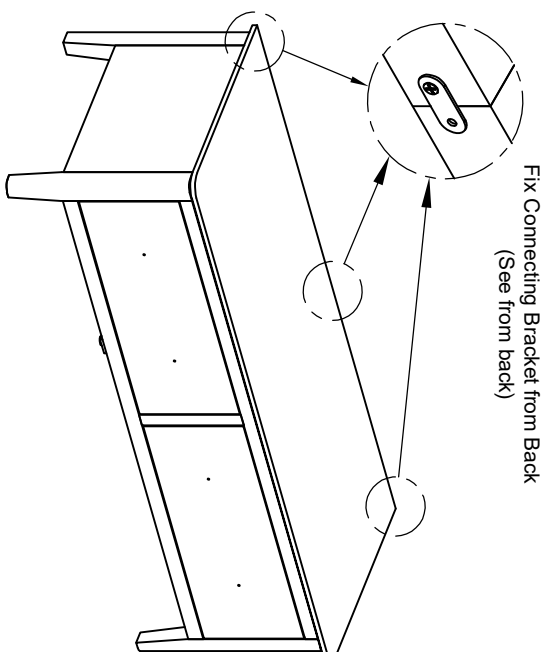

# ASSEMBLY INSTRUCTION G5689 - TRIPLE WARDROBE

No	HARDWARE LIST	Q.TY
①	Bolt M6x35 	8
②	Screw Ø4x35 	24
③	Screw Ø4x20 	8
④	Screw Ø4x45 	5
⑤	Wooden Dowel Ø8x30 	1
⑥	Handle with bolt 	3 Set
⑦	Washer 	8
⑧	Allen key K4 	1
⑨	Bracket 	2
⑩	Tie 	1

Ⓐ - BASE 1x

Ⓔ - TOP FRAME 1x

Ⓕ - HANGING RAIL 1x

Ⓖ - HANGING SUPPORT 1x

Ⓑ - FRONT FRAME WITH DOOR 1x

Ⓒ - RIGHT FRAME 1x  
LEFT FRAME 1x

Ⓓ - BACK FRAME 1x

ASSEMBLY INSTRUCTION  
G5689 - TRIPLE WARDROBE