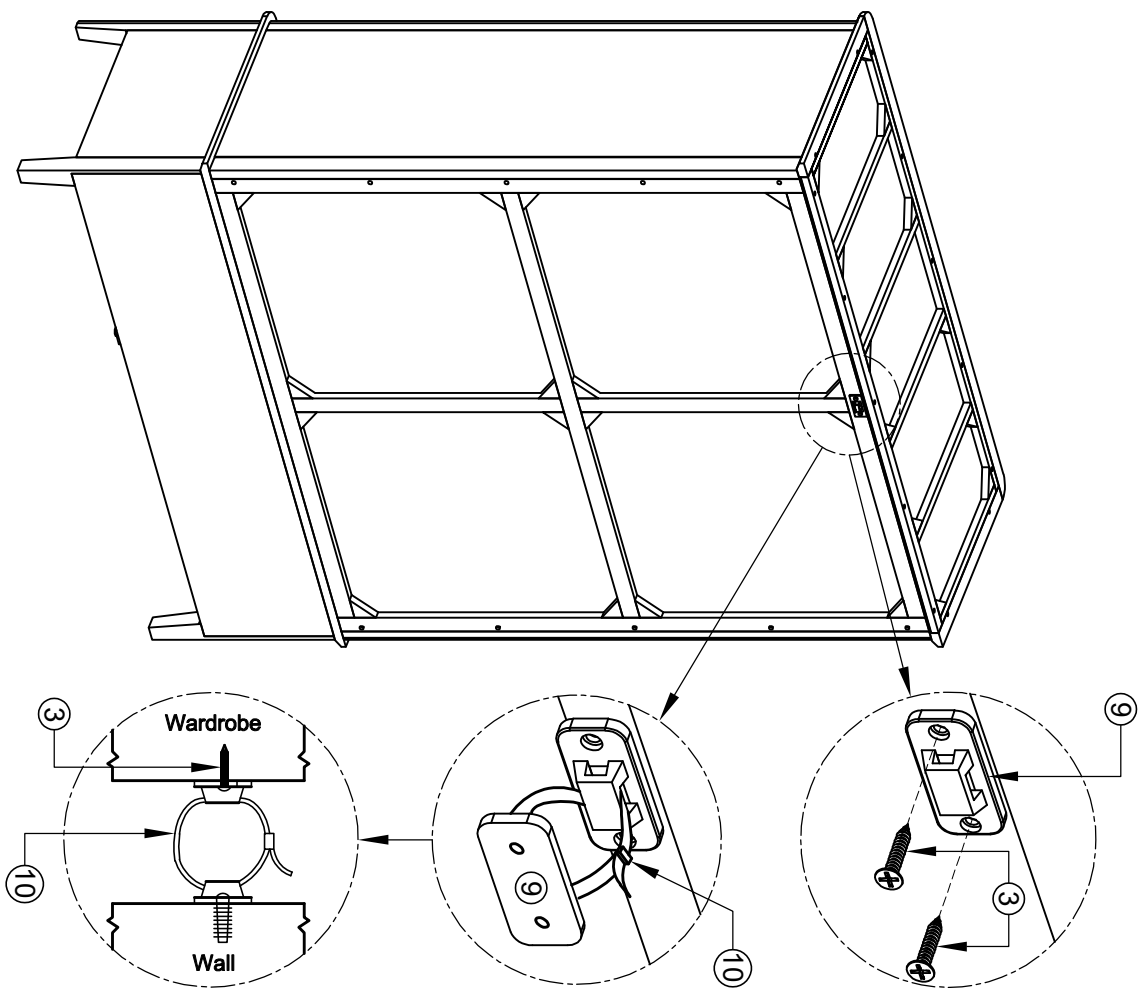

# ASSEMBLY INSTRUCTION G5689 - TRIPLE WARDROBE

No	HARDWARE LIST	Q.TY
①	Bolt M6x35 	8
②	Screw Ø4x35 	24
③	Screw Ø4x20 	8
④	Screw Ø4x45 	5
⑤	Wooden Dowel Ø8x30 	1
⑥	Handle with bolt 	3 Set
⑦	Washer 	8
⑧	Allen key K4 	1
⑨	Bracket 	2
⑩	Tie 	1

Ⓐ - BASE 1x

Ⓔ - TOP FRAME 1x

Ⓕ - HANGING RAIL 1x

Ⓖ - HANGING SUPPORT 1x

Ⓑ - FRONT FRAME WITH DOOR 1x

Ⓒ - RIGHT FRAME 1x  
LEFT FRAME 1x

Ⓓ - BACK FRAME 1x

ASSEMBLY INSTRUCTION  
G5689 - TRIPLE WARDROBE

STEP 1

STEP 3

STEP 2

ASSEMBLY INSTRUCTION  
G5689 - TRIPLE WARDROBE

STEP 4

STEP 5

ASSEMBLY INSTRUCTION  
G5689 - TRIPLE WARDROBE

STEP 6

STEP 7

STEP 8

FINAL