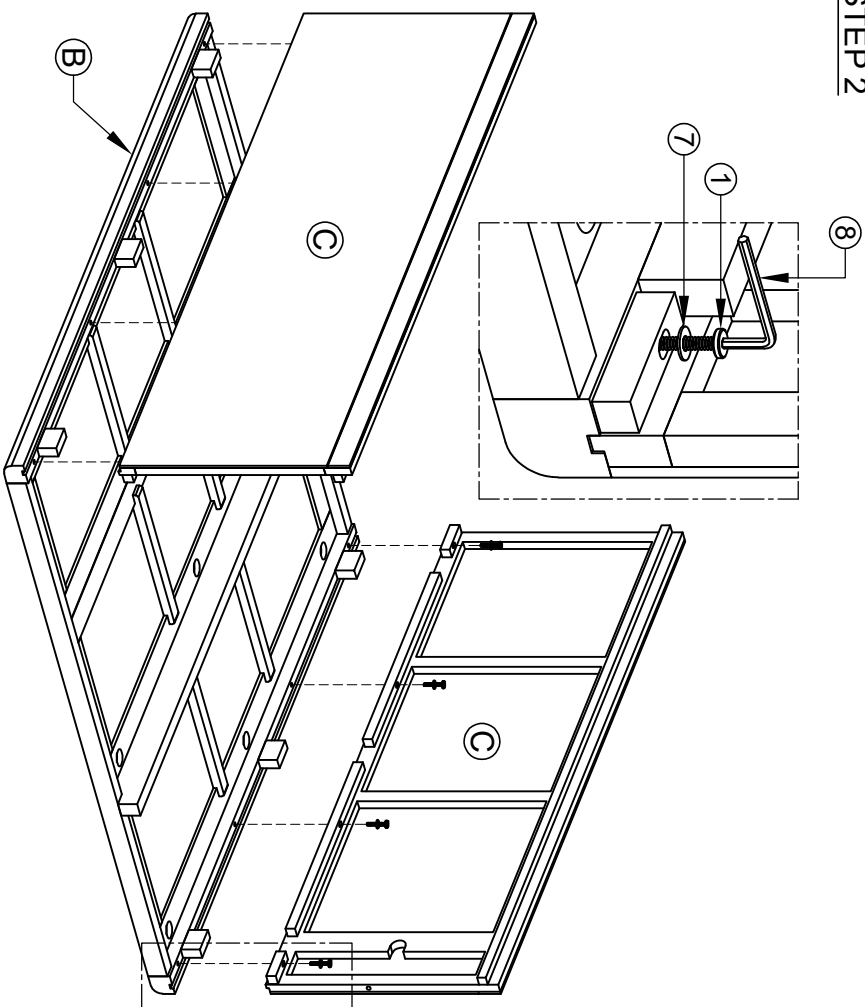

# ASSEMBLY INSTRUCTION G5689 - TRIPLE WARDROBE

No	HARDWARE LIST	Q.TY
①	Bolt M6x35 	8
②	Screw Ø4x35 	24
③	Screw Ø4x20 	8
④	Screw Ø4x45 	5
⑤	Wooden Dowel Ø8x30 	1
⑥	Handle with bolt 	3 Set
⑦	Washer 	8
⑧	Allen key K4 	1
⑨	Bracket 	2
⑩	Tie 	1

Ⓐ - BASE 1x

Ⓔ - TOP FRAME 1x

Ⓕ - HANGING RAIL 1x

Ⓖ - HANGING SUPPORT 1x

Ⓑ - FRONT FRAME WITH DOOR 1x

Ⓒ - RIGHT FRAME 1x  
LEFT FRAME 1x

Ⓓ - BACK FRAME 1x

ASSEMBLY INSTRUCTION  
G5689 - TRIPLE WARDROBE

STEP 1

STEP 3

STEP 2

ASSEMBLY INSTRUCTION  
G5689 - TRIPLE WARDROBE

STEP 4

STEP 5

ASSEMBLY INSTRUCTION  
G5689 - TRIPLE WARDROBE

STEP 6