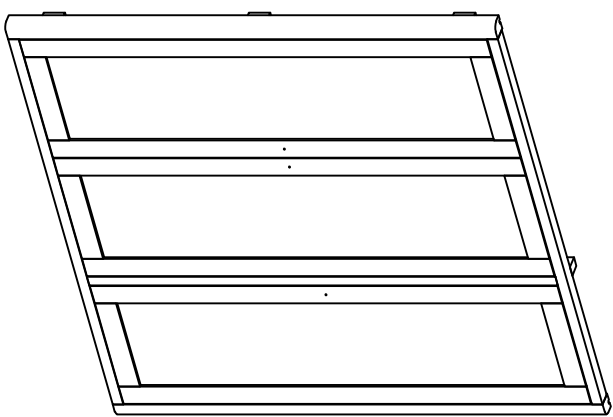

# ASSEMBLY INSTRUCTION G5689 - TRIPLE WARDROBE

No	HARDWARE LIST	Q.TY
①	Bolt M6x35 	8
②	Screw Ø4x35 	24
③	Screw Ø4x20 	8
④	Screw Ø4x45 	5
⑤	Wooden Dowel Ø8x30 	1
⑥	Handle with bolt 	3 Set
⑦	Washer 	8
⑧	Allen key K4 	1
⑨	Bracket 	2
⑩	Tie 	1

Ⓐ - BASE 1x

Ⓔ - TOP FRAME 1x

Ⓕ - HANGING RAIL 1x

Ⓖ - HANGING SUPPORT 1x

Ⓑ - FRONT FRAME WITH DOOR 1x

Ⓒ - RIGHT FRAME 1x  
LEFT FRAME 1x

Ⓓ - BACK FRAME 1x

ASSEMBLY INSTRUCTION  
G5689 - TRIPLE WARDROBE