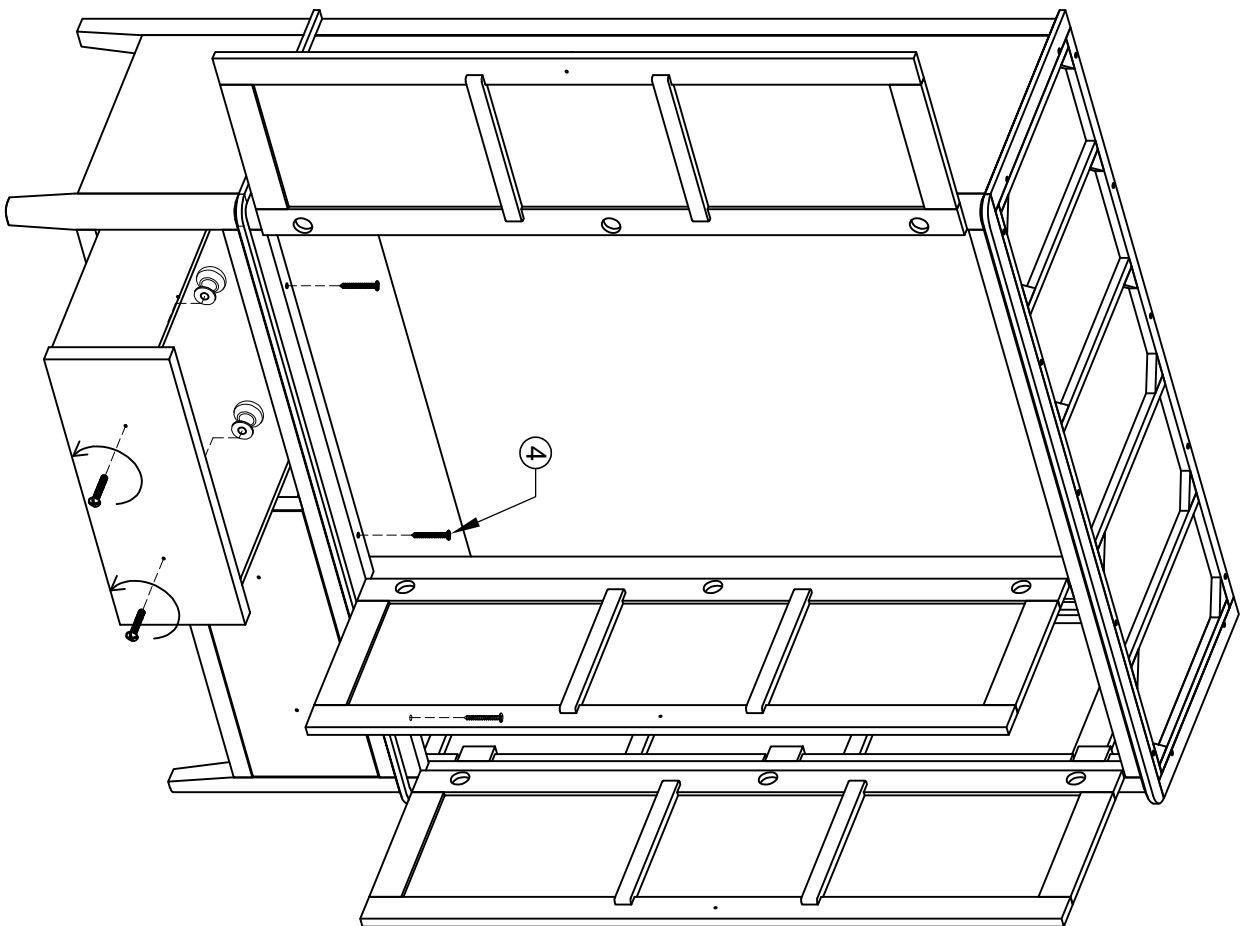

# ASSEMBLY INSTRUCTION G5689 - TRIPLE WARDROBE

No	HARDWARE LIST	Q.TY
①	Bolt M6x35 	8
②	Screw Ø4x35 	24
③	Screw Ø4x20 	8
④	Screw Ø4x45 	5
⑤	Wooden Dowel Ø8x30 	1
⑥	Handle with bolt 	3 Set
⑦	Washer 	8
⑧	Allen key K4 	1
⑨	Bracket 	2
⑩	Tie 	1

Ⓐ - BASE 1x

Ⓔ - TOP FRAME 1x

Ⓕ - HANGING RAIL 1x

Ⓖ - HANGING SUPPORT 1x

Ⓑ - FRONT FRAME WITH DOOR 1x

Ⓒ - RIGHT FRAME 1x  
LEFT FRAME 1x

Ⓓ - BACK FRAME 1x

ASSEMBLY INSTRUCTION  
G5689 - TRIPLE WARDROBE

STEP 1

STEP 3

STEP 2

ASSEMBLY INSTRUCTION  
G5689 - TRIPLE WARDROBE

STEP 4

STEP 5

ASSEMBLY INSTRUCTION  
G5689 - TRIPLE WARDROBE

STEP 6