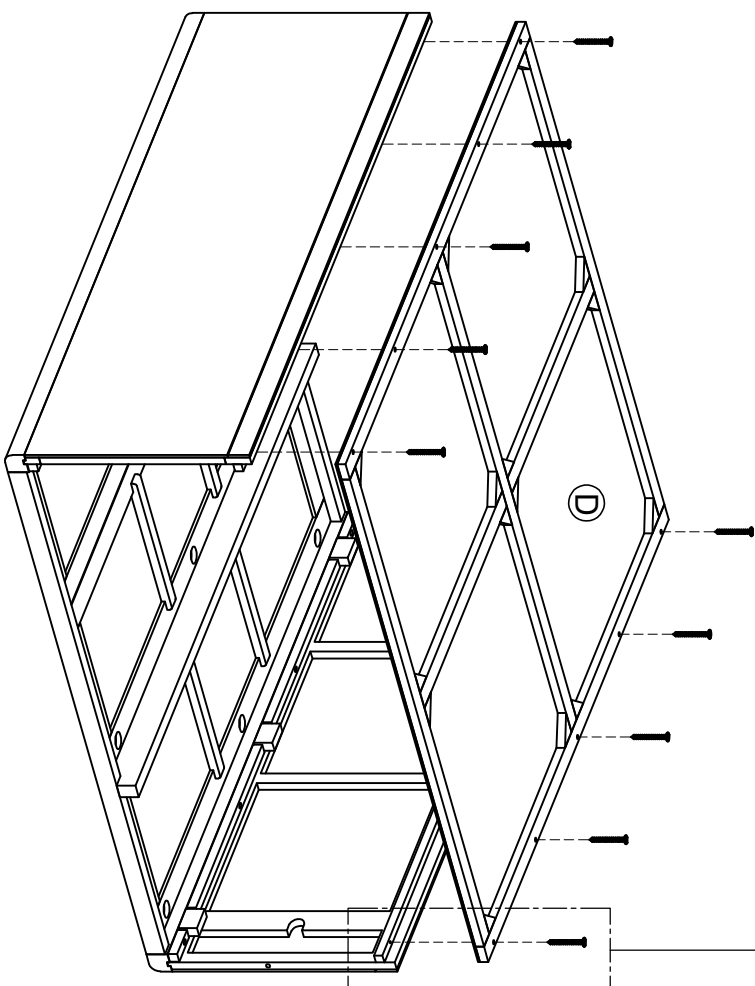

ASSEMBLY INSTRUCTION
G5689 - TRIPLE WARDROBE

STEP 1

STEP 3

STEP 2