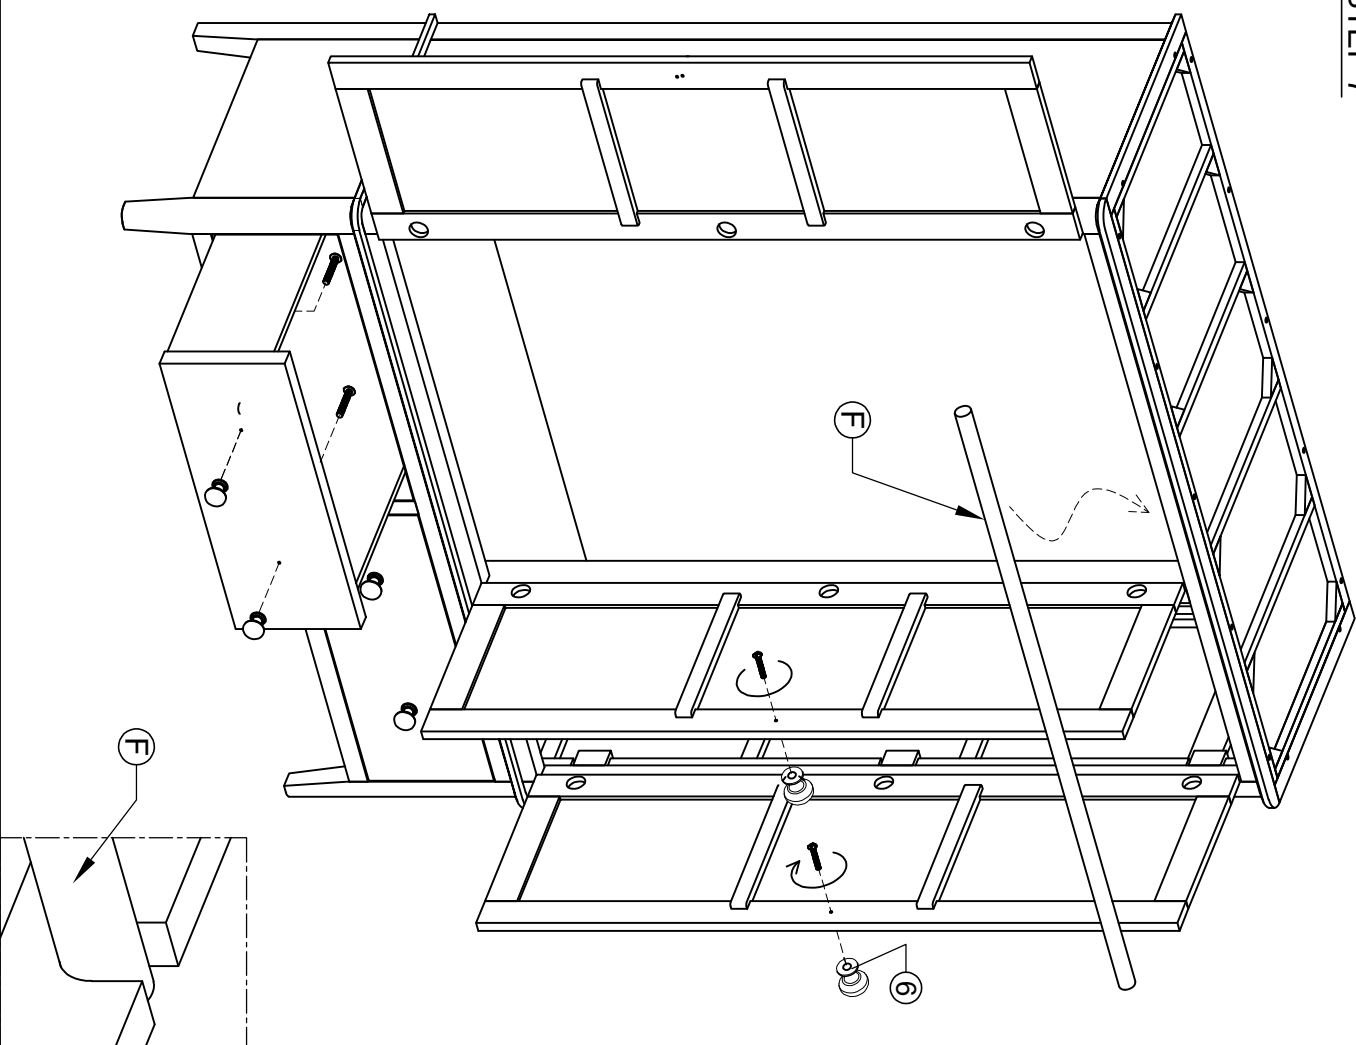

ASSEMBLY INSTRUCTION
G5689 - TRIPLE WARDROBE

STEP 7