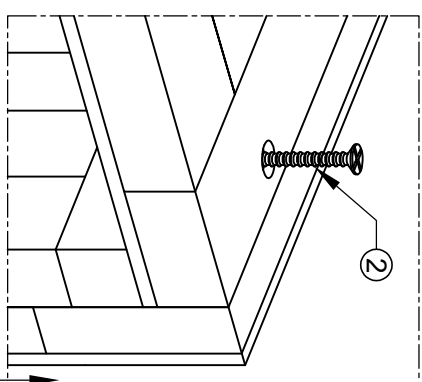

ASSEMBLY INSTRUCTION
G5689 - TRIPLE WARDROBE

STEP 1

STEP 3

STEP 2