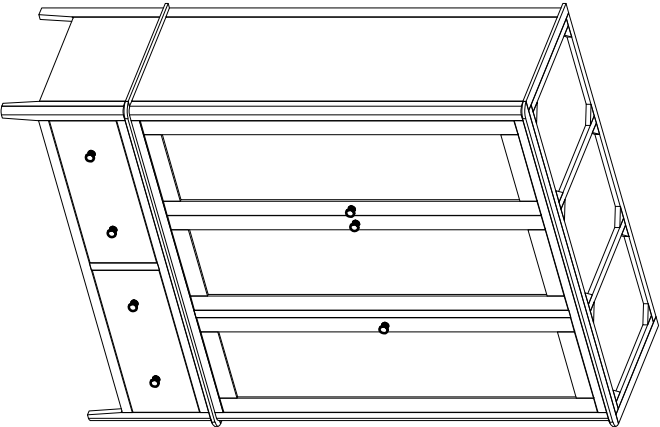

# ASSEMBLY INSTRUCTION G5689 - TRIPLE WARDROBE

No	HARDWARE LIST	Q.TY
①	Bolt M6x35 	8
②	Screw Ø4x35 	24
③	Screw Ø4x20 	8
④	Screw Ø4x45 	5
⑤	Wooden Dowel Ø8x30 	1
⑥	Handle with bolt 	3 Set
⑦	Washer 	8
⑧	Allen key K4 	1
⑨	Bracket 	2
⑩	Tie 	1

Ⓐ - BASE 1x

Ⓔ - TOP FRAME 1x

Ⓕ - HANGING RAIL 1x

Ⓖ - HANGING SUPPORT 1x

Ⓑ - FRONT FRAME WITH DOOR 1x

Ⓒ - RIGHT FRAME 1x  
LEFT FRAME 1x

Ⓓ - BACK FRAME 1x

ASSEMBLY INSTRUCTION  
G5689 - TRIPLE WARDROBE