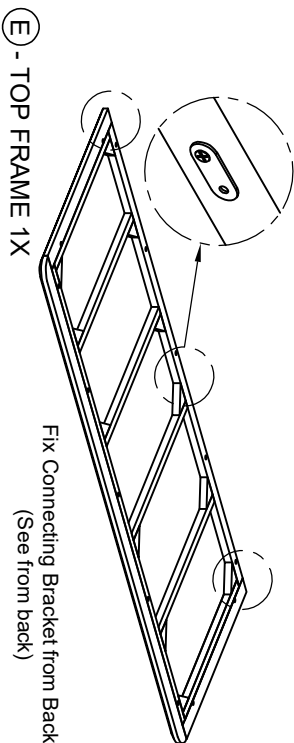

# ASSEMBLY INSTRUCTION G5689 - TRIPLE WARDROBE

No	HARDWARE LIST	Q.TY
①	Bolt M6x35 	8
②	Screw Ø4x35 	24
③	Screw Ø4x20 	8
④	Screw Ø4x45 	5
⑤	Wooden Dowel Ø8x30 	1
⑥	Handle with bolt 	3 Set
⑦	Washer 	8
⑧	Allen key K4 	1
⑨	Bracket 	2
⑩	Tie 	1

Ⓐ - BASE 1x

Ⓔ - TOP FRAME 1x

Ⓕ - HANGING RAIL 1x

Ⓖ - HANGING SUPPORT 1x

Ⓑ - FRONT FRAME WITH DOOR 1x

Ⓒ - RIGHT FRAME 1x  
LEFT FRAME 1x

Ⓓ - BACK FRAME 1x

ASSEMBLY INSTRUCTION  
G5689 - TRIPLE WARDROBE