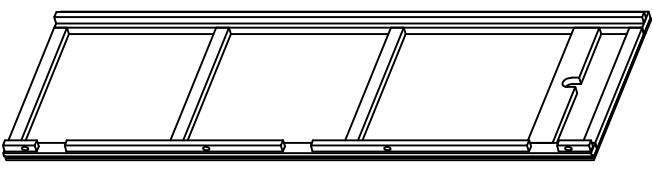

# ASSEMBLY INSTRUCTION G5689 - TRIPLE WARDROBE

No	HARDWARE LIST	Q.TY
①	Bolt M6x35 	8
②	Screw Ø4x35 	24
③	Screw Ø4x20 	8
④	Screw Ø4x45 	5
⑤	Wooden Dowel Ø8x30 	1
⑥	Handle with bolt 	3 Set
⑦	Washer 	8
⑧	Allen key K4 	1
⑨	Bracket 	2
⑩	Tie 	1

Ⓐ - BASE 1x

Ⓔ - TOP FRAME 1x

Ⓕ - HANGING RAIL 1x

Ⓖ - HANGING SUPPORT 1x

Ⓑ - FRONT FRAME WITH DOOR 1x

Ⓒ - RIGHT FRAME 1x  
LEFT FRAME 1x

Ⓓ - BACK FRAME 1x

ASSEMBLY INSTRUCTION  
G5689 - TRIPLE WARDROBE