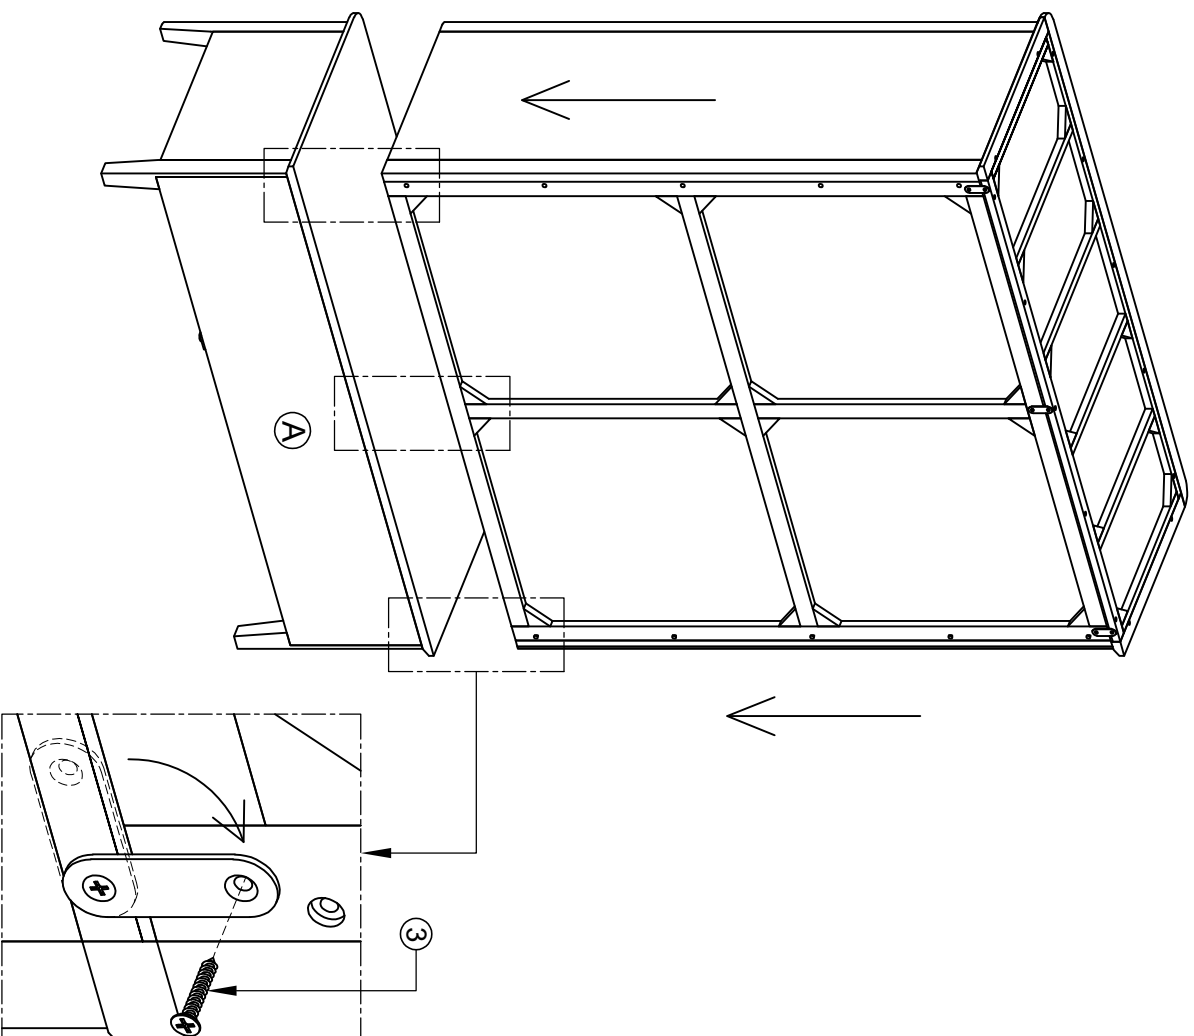

# ASSEMBLY INSTRUCTION G5689 - TRIPLE WARDROBE

No	HARDWARE LIST	Q.TY
①	Bolt M6x35 	8
②	Screw Ø4x35 	24
③	Screw Ø4x20 	8
④	Screw Ø4x45 	5
⑤	Wooden Dowel Ø8x30 	1
⑥	Handle with bolt 	3 Set
⑦	Washer 	8
⑧	Allen key K4 	1
⑨	Bracket 	2
⑩	Tie 	1

Ⓐ - BASE 1x

Ⓔ - TOP FRAME 1x

Ⓕ - HANGING RAIL 1x

Ⓖ - HANGING SUPPORT 1x

Ⓑ - FRONT FRAME WITH DOOR 1x

Ⓒ - RIGHT FRAME 1x  
LEFT FRAME 1x

Ⓓ - BACK FRAME 1x

ASSEMBLY INSTRUCTION  
G5689 - TRIPLE WARDROBE

STEP 1

STEP 3

STEP 2

ASSEMBLY INSTRUCTION  
G5689 - TRIPLE WARDROBE

STEP 4

STEP 5

ASSEMBLY INSTRUCTION  
G5689 - TRIPLE WARDROBE

STEP 6