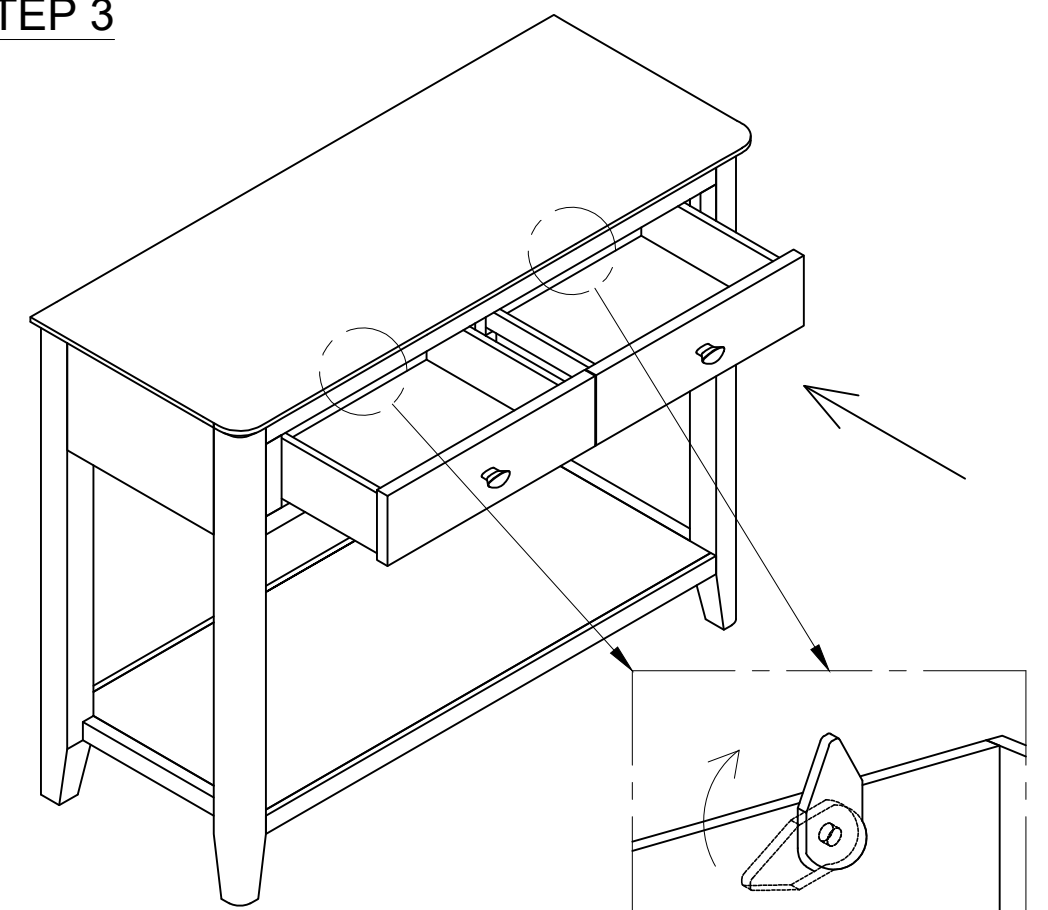

ASSEMBLY INSTRUCTION

G5667- CONSOLE TABLE

No	Name of Component	Q.ty
A	 Top Frame:	1
B	 Shelf Frame	1
C	 Legs Frame: (left -right)	2

STEP 1

No	Name of Hardware	Q.ty
1	Bolt M6 x 40 	8
2	Bolt M6 x 55 	4
3	Washer Ø7/Ø15 x 1 	12
4	Allen key K4 	1
5	Bracket 	2
6	Tie 	1
7	Screw Ø4 x 20 	2

STEP 2

STEP 3

ASSEMBLY INSTRUCTION
G5667- CONSOLE TABLE

STEP 4

FINAL