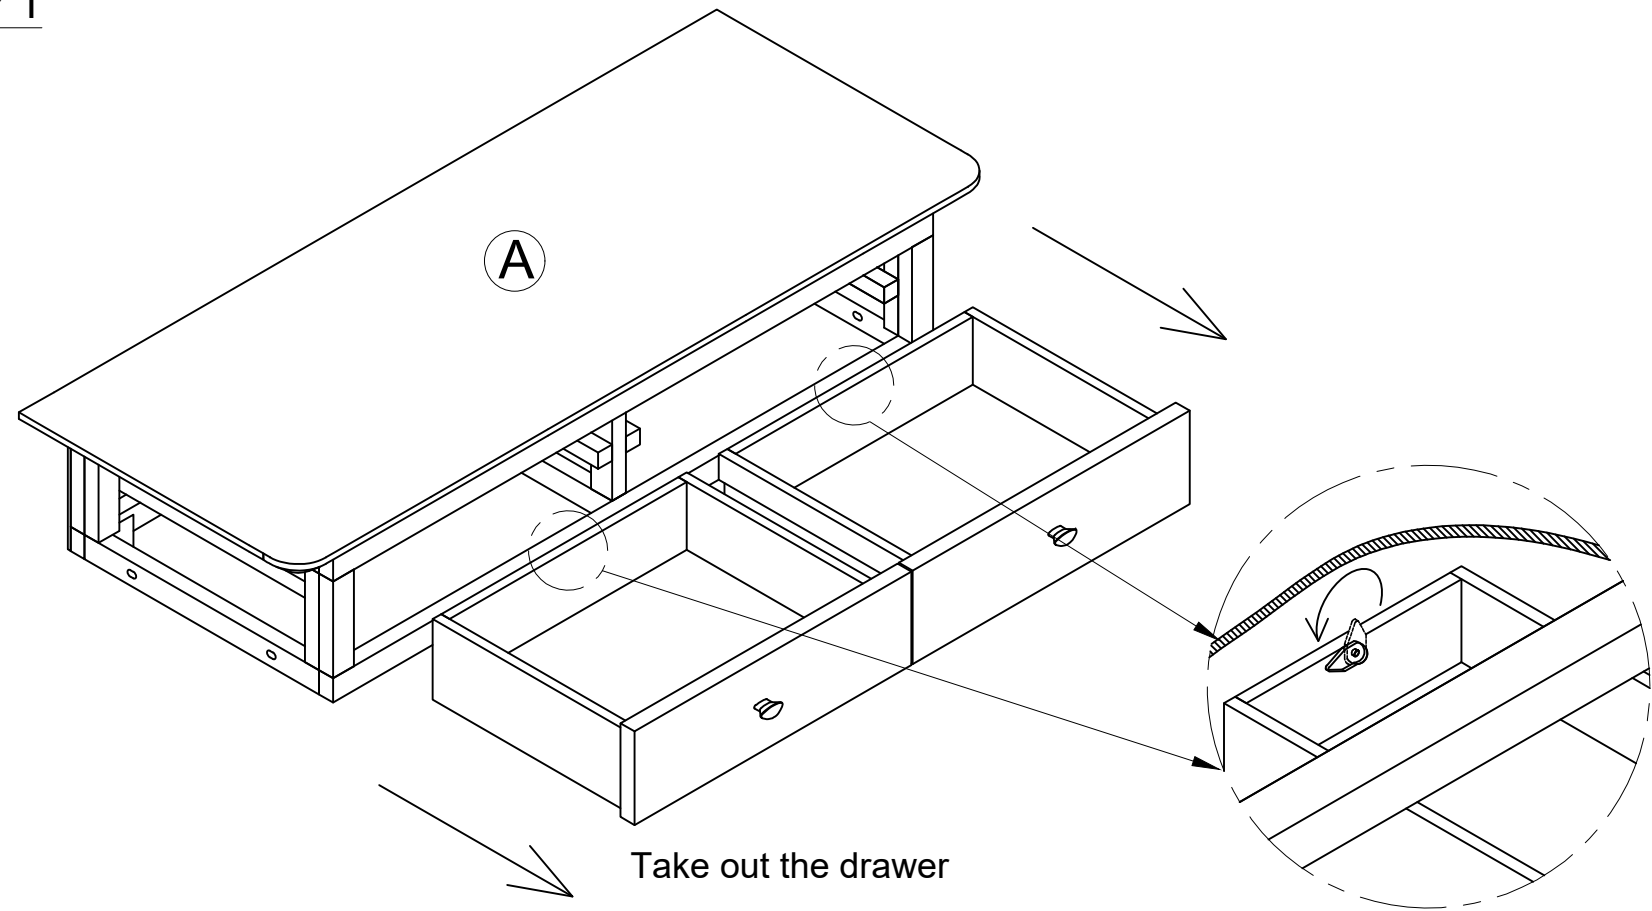

ASSEMBLY INSTRUCTION

G5667- CONSOLE TABLE

No	Name of Component	Q.ty
A	 Top Frame:	1
B	 Shelf Frame	1
C	 Legs Frame: (left -right)	2

STEP 1

No	Name of Hardware	Q.ty
1	Bolt M6 x 40 	8
2	Bolt M6 x 55 	4
3	Washer Ø7/Ø15 x 1 	12
4	Allen key K4 	1
5	Bracket 	2
6	Tie 	1
7	Screw Ø4 x 20 	2

STEP 2

STEP 3

ASSEMBLY INSTRUCTION
G5667- CONSOLE TABLE

STEP 4

FINAL