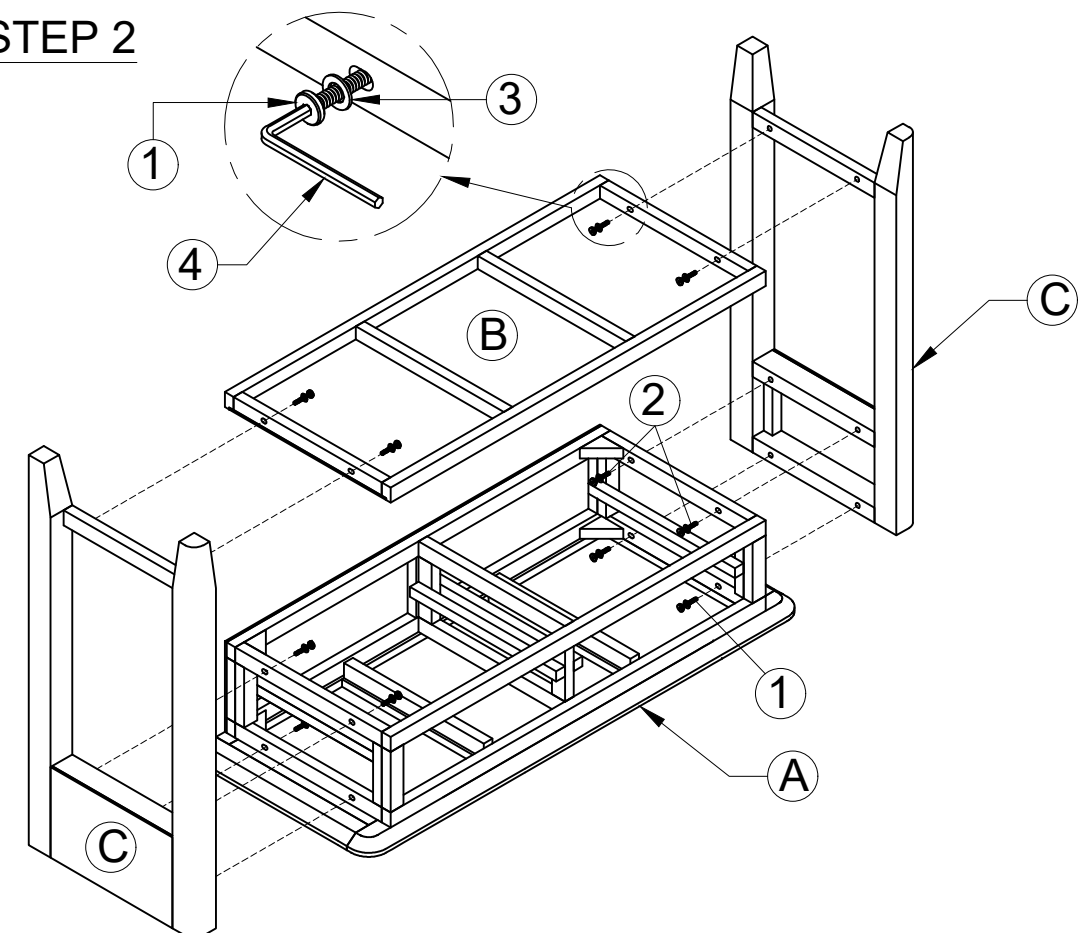

ASSEMBLY INSTRUCTION

G5667- CONSOLE TABLE

No	Name of Component	Q.ty
A	 Top Frame:	1
B	 Shelf Frame	1
C	 Legs Frame: (left -right)	2

STEP 1

No	Name of Hardware	Q.ty
1	Bolt M6 x 40 	8
2	Bolt M6 x 55 	4
3	Washer Ø7/Ø15 x 1 	12
4	Allen key K4 	1
5	Bracket 	2
6	Tie 	1
7	Screw Ø4 x 20 	2

STEP 2

STEP 3

ASSEMBLY INSTRUCTION
G5667- CONSOLE TABLE

STEP 4

FINAL