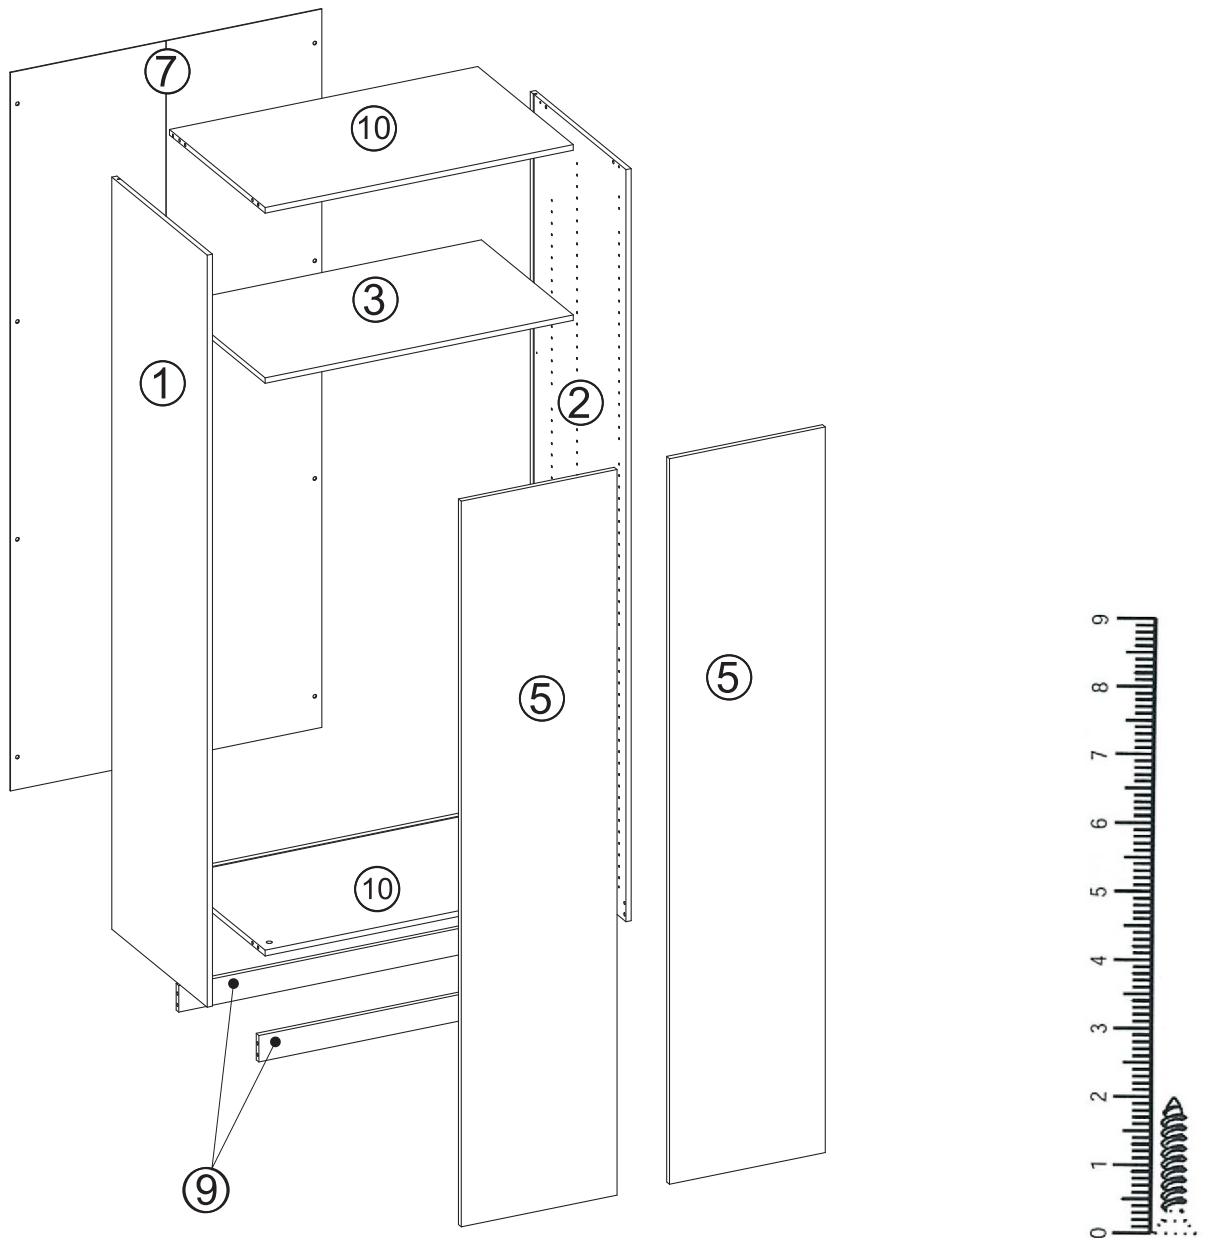

Installation shall be carried out exactly according to the manufacturer's instructions-otherwise a safety risk can occur if incorrectly installed; **WARNING** In order to prevent overturning this product must be used with the wall attachment device provided.