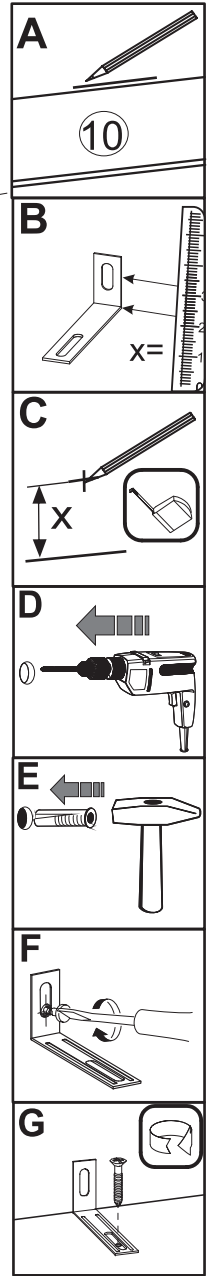

10

	3011023		3002892
x1		x1	
	3,5x13