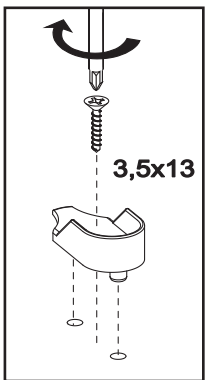

1

x8	3002942	x2	3001827	x4	3000406
x8	A 3005813	x2	3011023	x4	3011818
			3,5x13