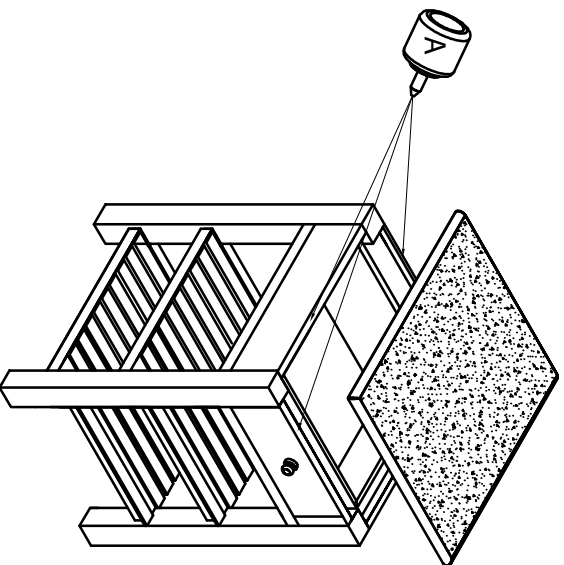

ASSEMBLY INSTRUCTIONS FOR

112099

STEP 1 : Put granite glue on the wood cabinet edges then onto the granite top underside.

STEP1

STEP 2 : Lower the granite top onto the wood cabinet. Press down firmly and fill any gaps between the wood cabinet & granite top with more glue.

STEP2

A

Granite Glue

1pc