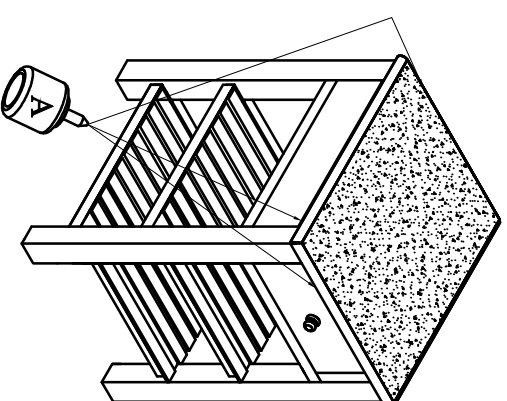

ASSEMBLY INSTRUCTIONS FOR

112099

STEP 1 : Put granite glue on the wood cabinet edges then onto the granite top underside.

STEP1

STEP 2 : Lower the granite top onto the wood cabinet. Press down firmly and fill any gaps between the wood cabinet & granite top with more glue.

STEP2

A

Granite Glue

1pc