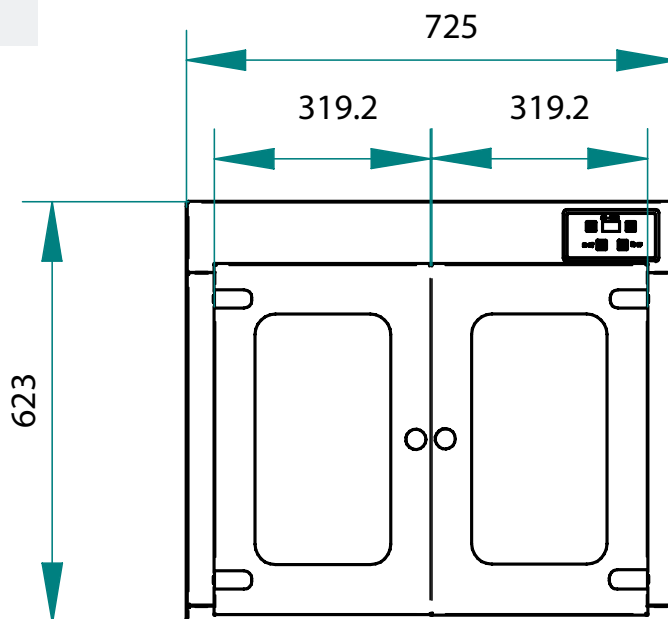

PRINCE -
FORP9TR400

DOUBLE DOOR PROOFER
AFOCELUN

FRONT