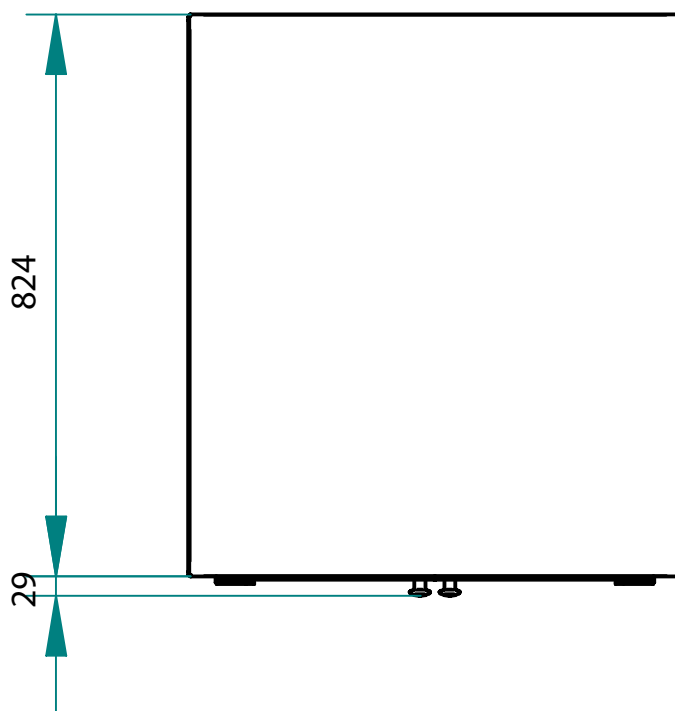

TOP

We reserve the right to alter specifications without notice.