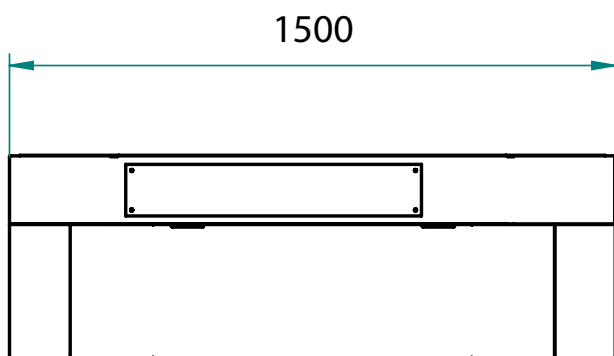

PRINCE -
FORP9TR400

EXTRACTOR HOOD
AFOCAPP9

FRONT