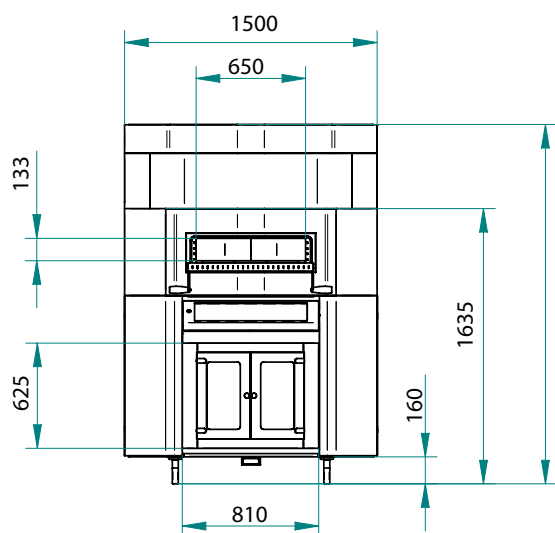

PRINCE FORP9TR400

FRONT