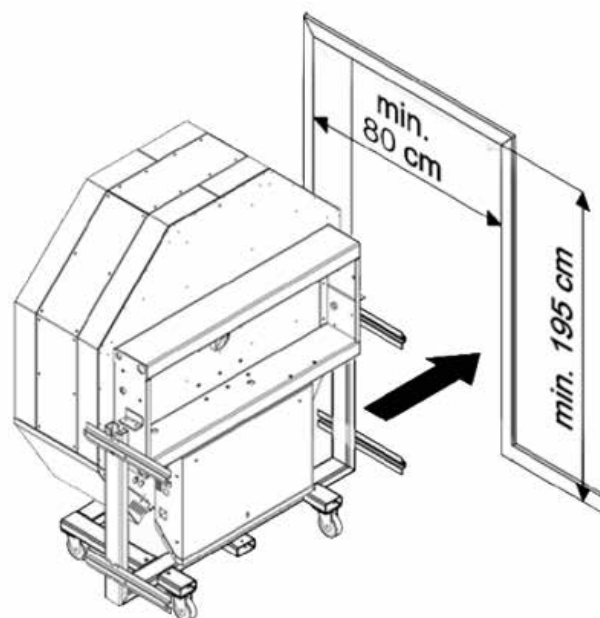

TOP

We reserve the right to alter specifications without notice.