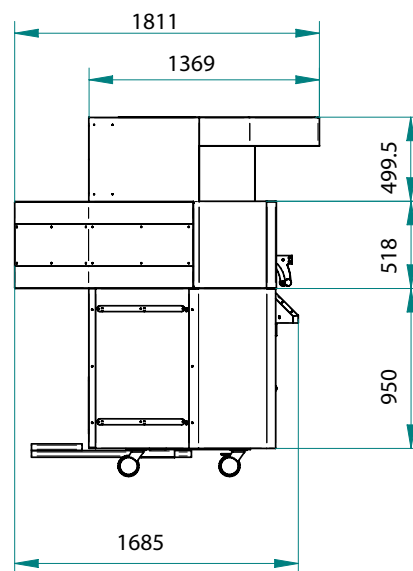

PRINCE FORP9TR400

FRONT

SIDE

TOP

We reserve the right to alter specifications without notice.