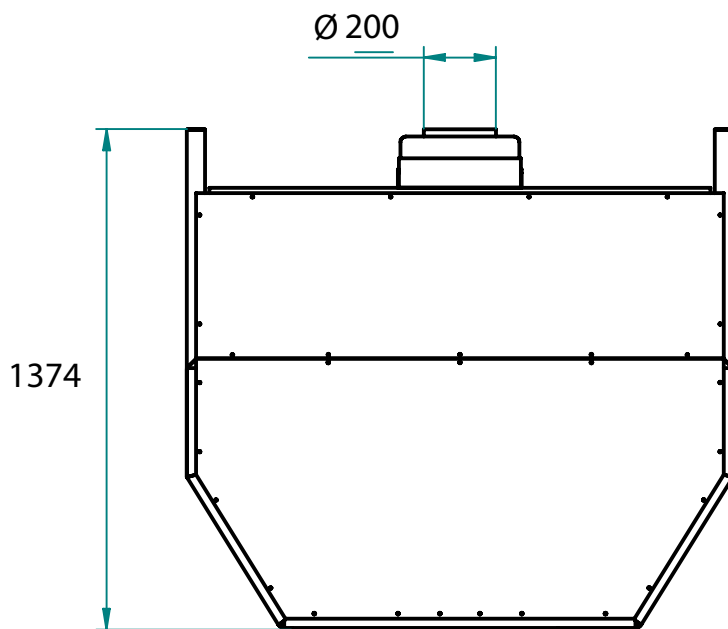

TOP

We reserve the right to alter specifications without notice.