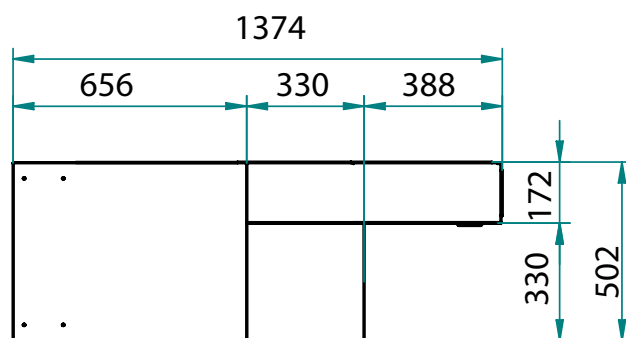

PRINCE -
FORP9TR400

EXTRACTOR HOOD
AFOCAPP9

FRONT

SIDE

TOP

We reserve the right to alter specifications without notice.