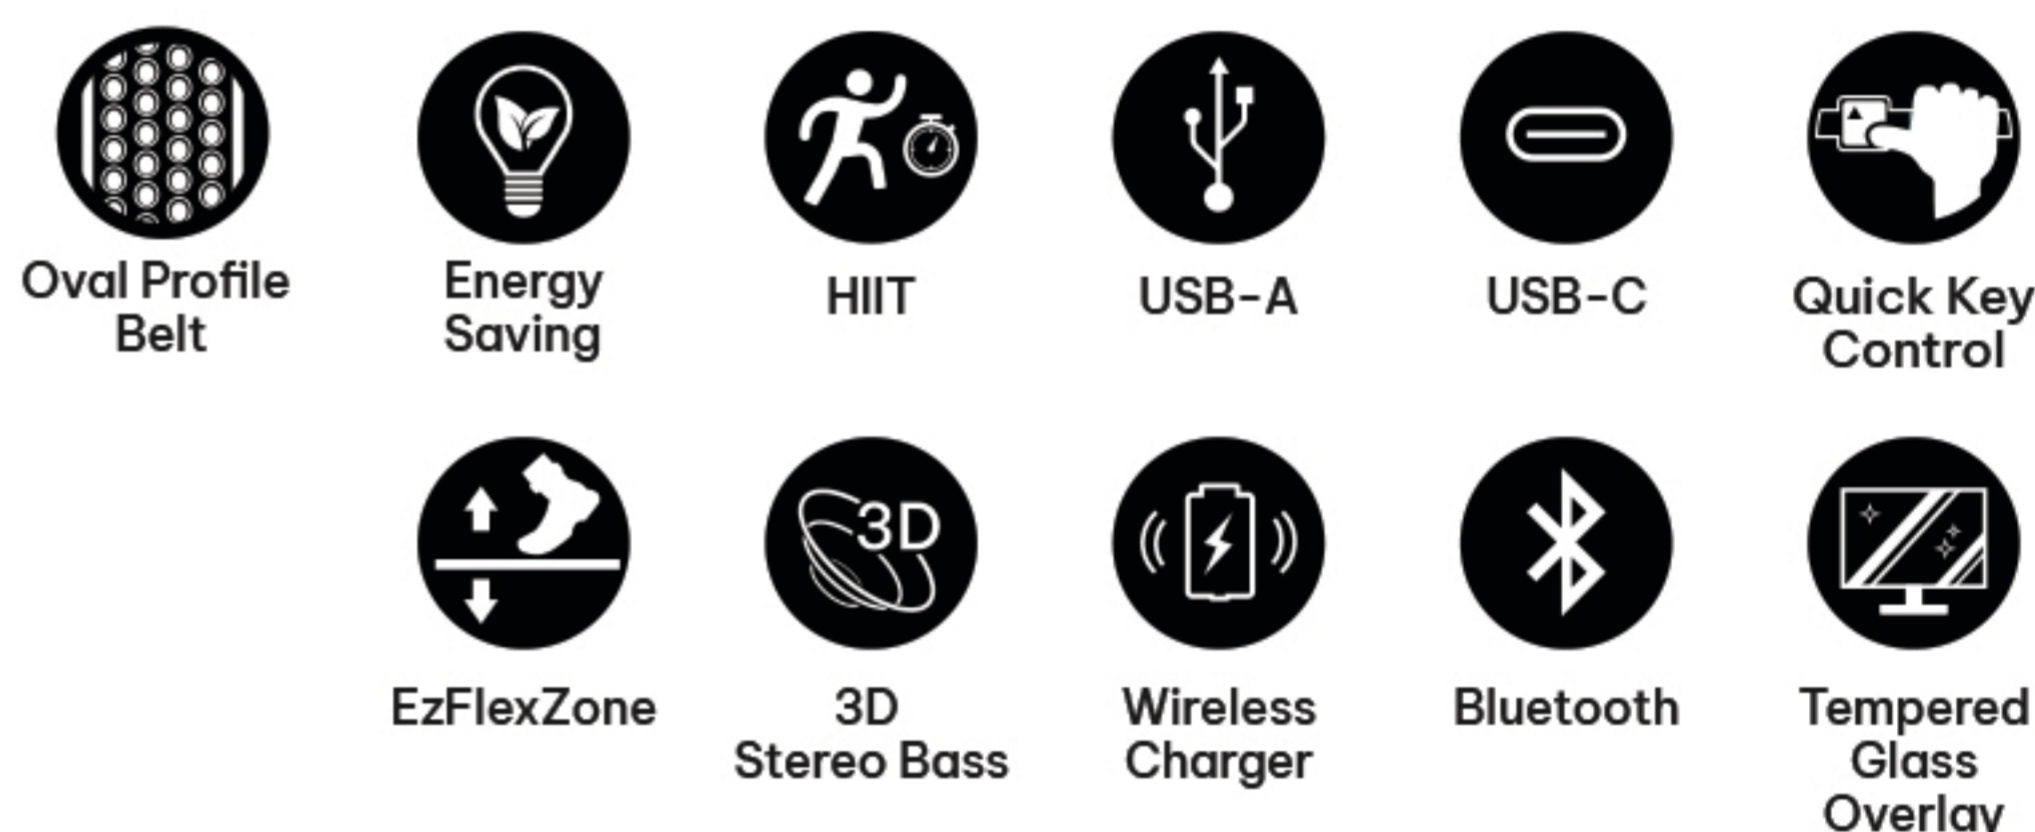

cybo **RUN** T1000

Features	
Cushion System	React Arm System™
Running Area (L x W)	155 x 56 cm/ 61" x 22"
Belt Type	2.2 mm Thick Inverted Oval Profile Belt
Incline Range	0 - 15%
Speed Range	0 - 22 kph/ 0 - 13.2 mph
Folding System	SoftDrop Folding System
Handlebars	Integrated with Speed/ Elevation Quick Key Control and Contact Hand Pulse Grips
Accessory Tray	Yes
Transportation Wheels	Yes
Heart Rate	Contact Heart Rate, Wireless Heart Rate Monitor (FTMS)
Certificated	CE, EN ISO 20957-1/-6, Class SA