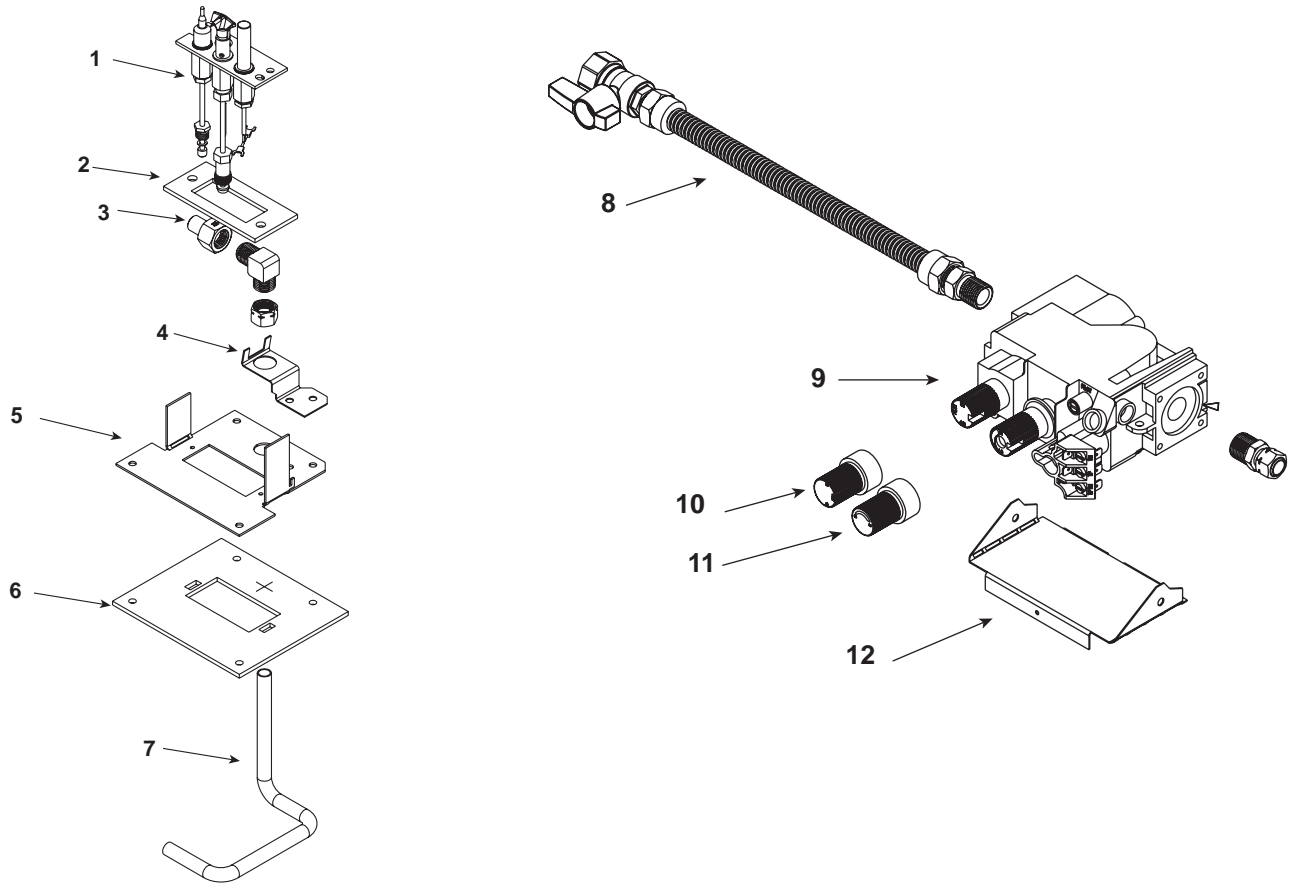

Valve Assembly

IMPORTANT: THIS IS DATED INFORMATION. When requesting service or replacement parts for your appliance please provide model number and serial number. All parts listed in this manual may be ordered from an authorized dealer.

**Stocked
at Depot**

ITEM	DESCRIPTION	COMMENTS	PART NUMBER	
1	Pilot Assembly NG		2103-010	Y
	Pilot Assembly LP		2103-011	Y
2	Pilot Gasket		768-432	
3	Burner Orifice NG (#31A)		506-800	Y
	Burner Orifice LP (#50A)		446-801	Y
4	Bracket: Orifice		778-169	
5	Bracket: Pilot		783-170	
6	Pilot Bracket Gasket		778-431	
7	Burner Tube		477-301A	Y
8	Flex Ball Valve Assembly		302-320A	Y
9	Valve NG		230-0710	Y
	Valve LP		230-0720	Y
10	Flame Control Knob		571-533	Y
11	Pilot Control Knob		571-534	Y
12	Bracket: Valve		773-147