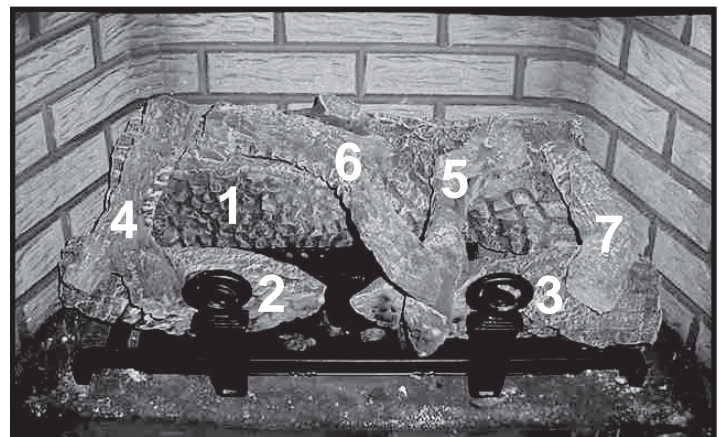

Log Set Assembly

Part number list on following page.