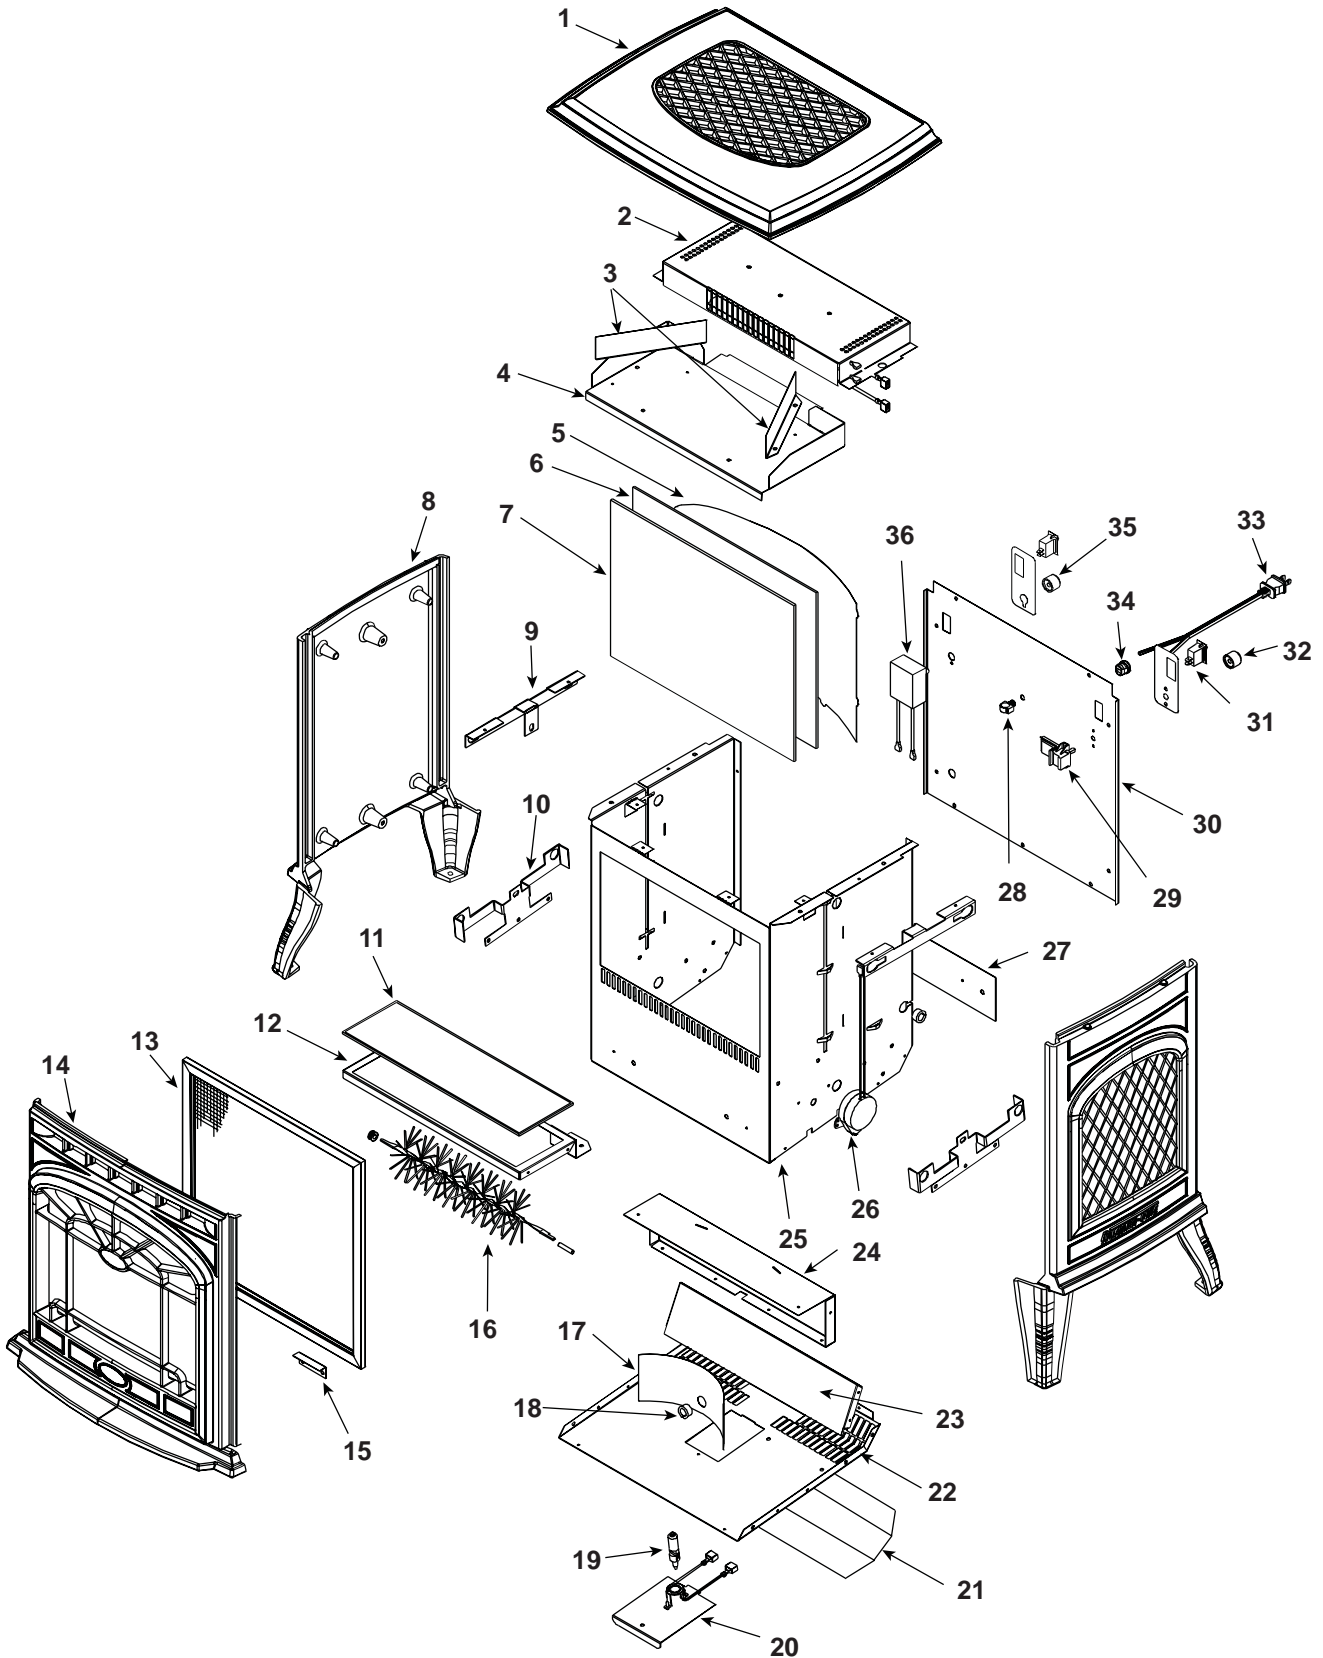

Service Parts Diagram
Black Electric Appliance

Beginning Manufacturing Date: Nov. 2003
Ending Manufacturing Date: Oct. 2004

Part number list on following page.

IMPORTANT: THIS IS DATED INFORMATION. When requesting service or replacement parts for your appliance please provide model number and serial number. All parts listed in this manual may be ordered from an authorized dealer.

Stocked
at Depot

ITEM	DESCRIPTION	COMMENTS	PART NUMBER	
	Log Assembly		4035-156	Y
1	Top Casting		464-0140MBK	
2	Heater Assembly		4035-155	Y
3	Air Channel	Qty. 2 req.	4035-321	
4	Air Deflector		4035-305	
5	Flame Panel		4035-308	
6	Lens		4035-804	Y
7	Back Glass		4035-801	Y
8	Side Casting - Qty. 2 req.		464-0150MBK	
9	Upper Casting Support	Qty. 2 req.	4035-306	
10	Lower Casting Support	Qty. 2 req.	4035-307	
11	Ember Bed		4035-818	Y
12	Hearth Pan		4035-205	
13	Front Screen Assembly		4035-151	Y
14	Front Casting		464-0160MBK	
15	Retainer	Qty. 2 req.	4035-311	
16	Flame Element Assembly		4035-153	Y
17	Parabolic Reflector		4035-309	
18	Split Bushing	Qty. 2 req.	4021-177	
19	Halogen Bulb		33961	Y
20	Socket Assembly		4035-152	Y
21	Outer Bottom Light Shield		4035-322	Y
22	Box Bottom		4035-302	
23	Bottom Light Shield		4035-320	
24	Light Shield		4035-318	
25	Box Front		4035-300	
26	Motor		4035-860	Y
27	Front Reflector		4035-316	
28	Snap-in Cord Clip		25611	
29	Bi-metal Thermostat		4035-808	Y
30	Box Back		4035-301	
31	Rocker Switch	Qty. 2 req.	060-511	Y
32	Knob (Thermostat)		4035-826	Y
33	Two Prong Power Cord		4030-802	Y
34	Strain Relief Bushing		4030-873	
35	Knob		19942	Y
36	Variable Control		4035-809	Y