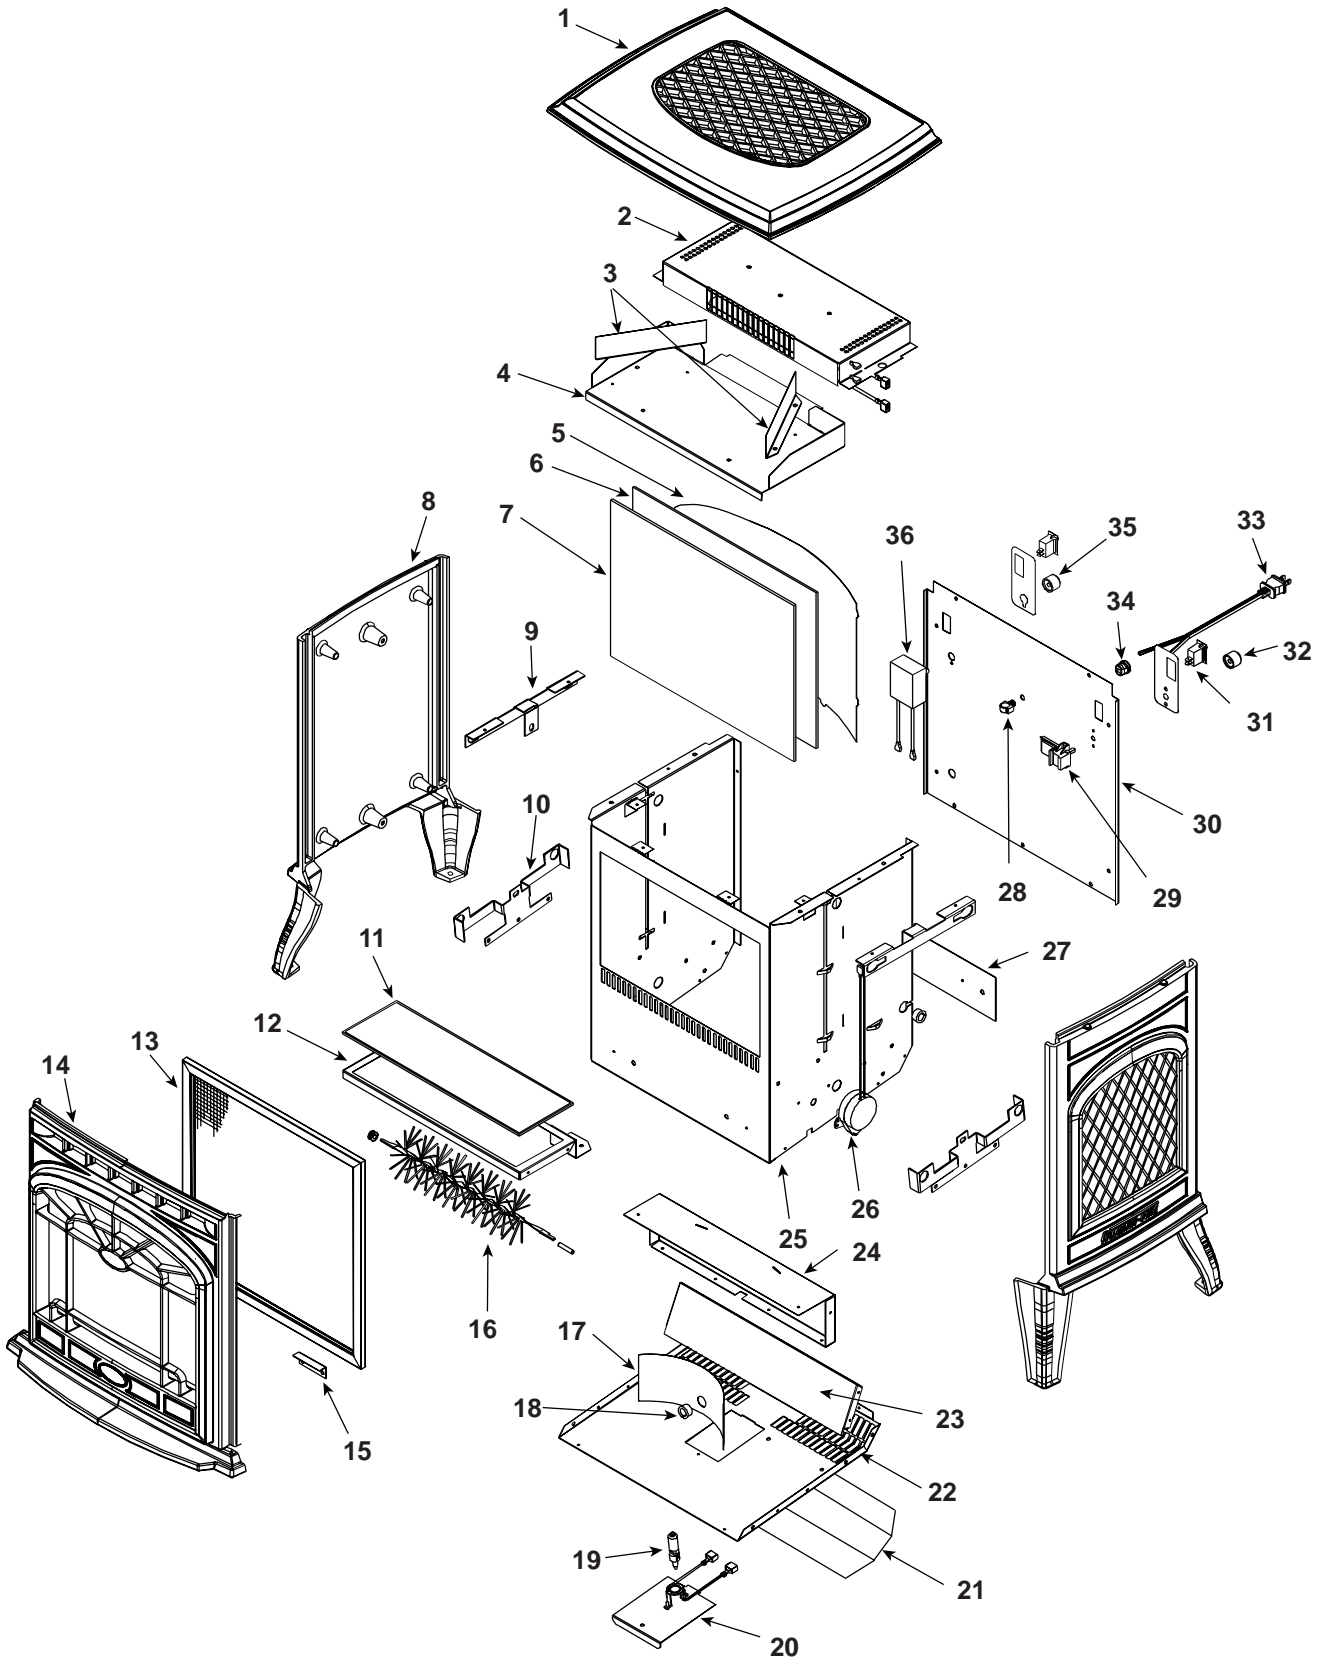

Service Parts Diagram
Linden Green Electric Appliance

Beginning Manufacturing Date: Oct. 2004
Ending Manufacturing Date: Oct. 2005

Part number list on following page.

IMPORTANT: THIS IS DATED INFORMATION. When requesting service or replacement parts for your appliance please provide model number and serial number. All parts listed in this manual may be ordered from an authorized dealer.

**Stocked
at Depot**

ITEM	DESCRIPTION	COMMENTS	PART NUMBER	
	Log Assembly		4035-156	Y
1	Top Casting	Ref: Linden Green	464-0140	
2	Heater Assembly		4035-155	Y
3	Air Channel	Qty. 2 req.	4035-321	
4	Air Deflector		4035-305	
5	Flame Panel		4035-308	
6	Lens		4035-804	Y
7	Back Glass		4035-801	Y
8	Side Casting - Qty. 2 req.	Ref: Linden Green	7016-109PWD	
9	Upper Casting Support	Qty. 2 req.	4035-306	
10	Lower Casting Support	Qty. 2 req.	4035-307	
11	Ember Bed		4035-818	Y
12	Hearth Pan		4035-205	
13	Front Screen Assembly		4035-151	Y
14	Front Casting	Ref: Linden Green	464-0160	
15	Retainer	Qty. 2 req.	4035-311	
16	Flame Element Kit		4035-153	Y
17	Parabolic Reflector		4035-309	
18	Split Bushing	Qty. 2 req.	4021-177	
19	Halogen Bulb		33961	Y
20	Socket Assembly		4035-152	Y
21	Outer Bottom Light Shield		4035-322	Y
22	Box Bottom		4035-302	
23	Bottom Light Shield		4035-320	
24	Light Shield		4035-318	
25	Box Front		4035-300	
26	Motor		4035-810	
27	Front Reflector		4035-316	
28	Snap-in Cord Clip		25611	
29	Bi-metal Thermostat		4035-808	Y
30	Box Back		4035-301	
31	Rocker Switch	Qty. 2 req.	060-511	Y
32	Knob (Thermostat)		4035-826	Y
33	Two Prong Power Cord		4030-802	Y
34	Strain Relief Bushing		4030-873	
35	Knob		19942	Y
36	Variable Control		4035-809	Y

** Contact your local distributor/dealer to order Casting parts.