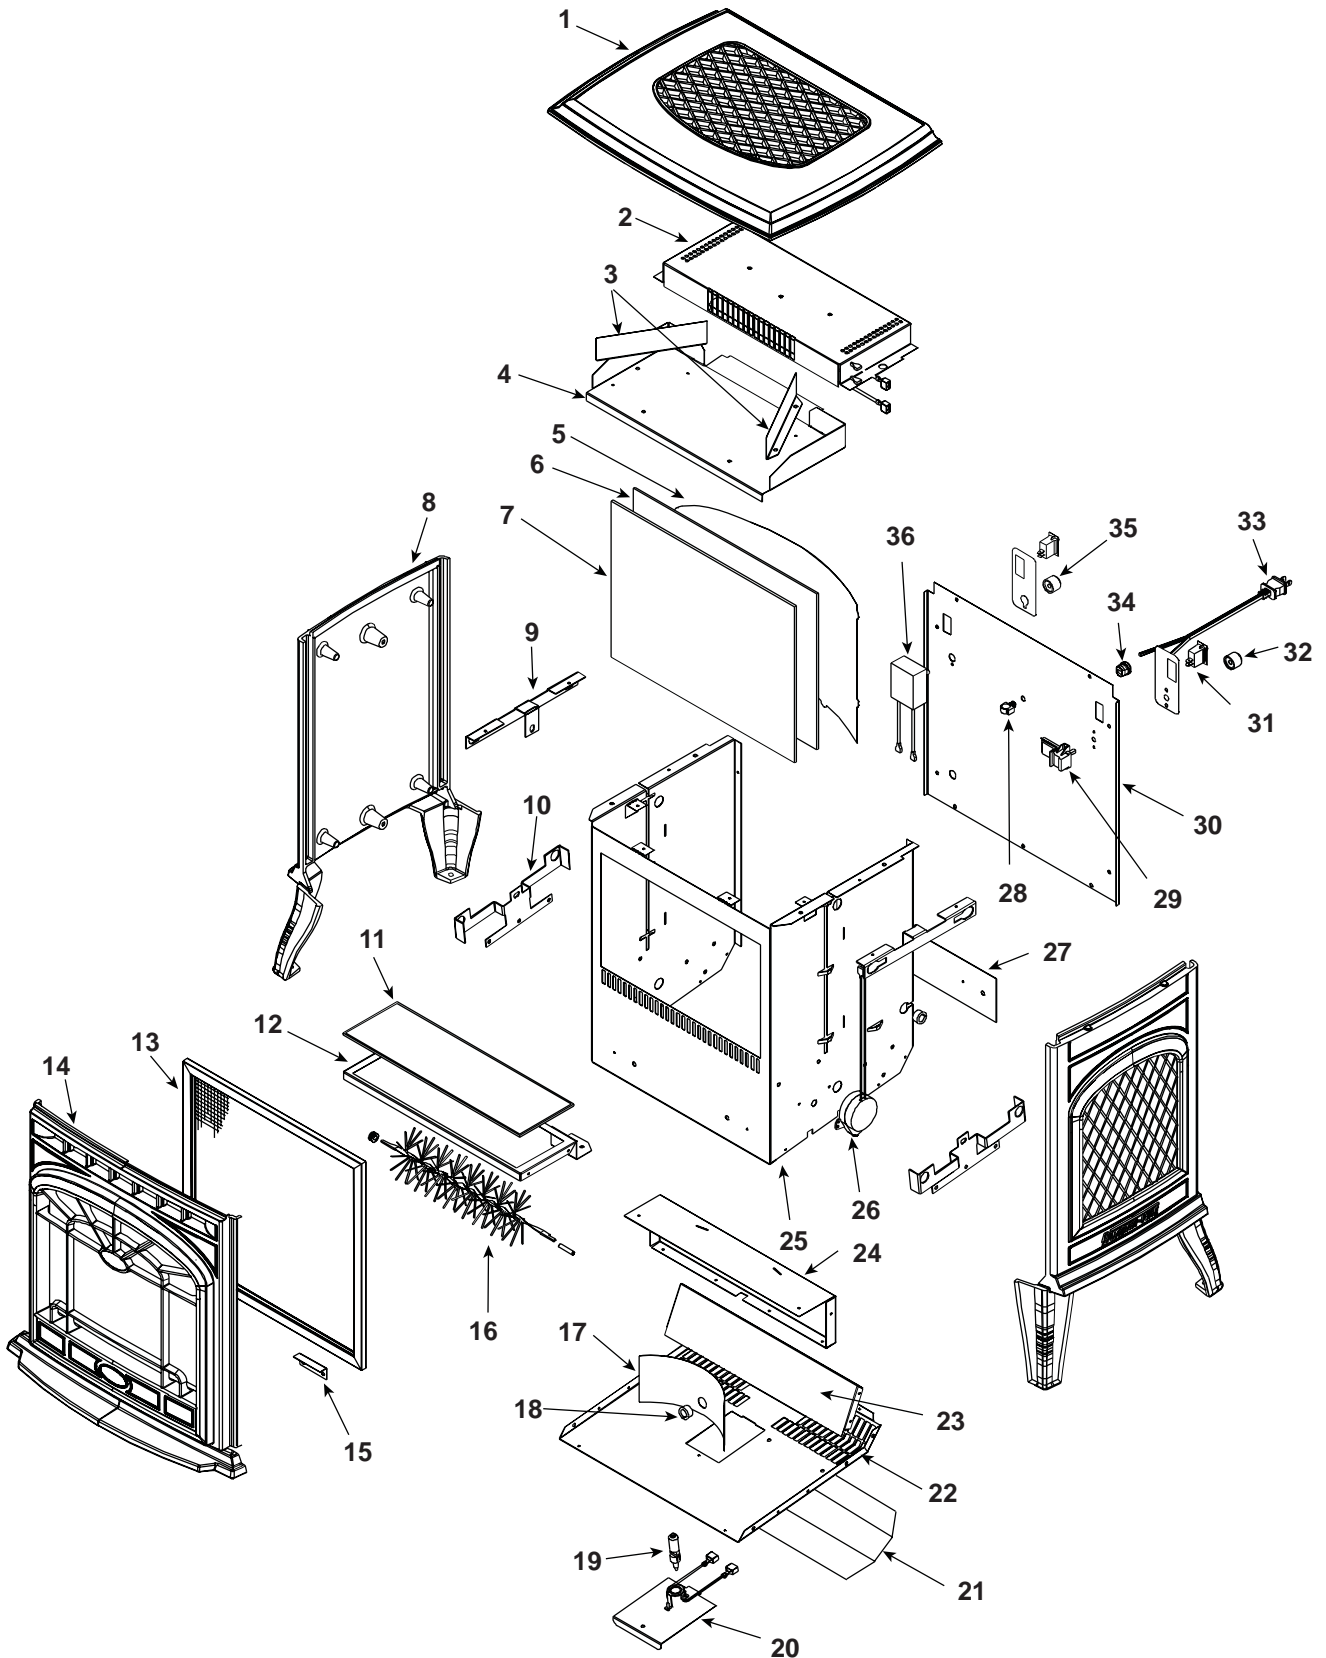

Part number list on following page.

IMPORTANT: THIS IS DATED INFORMATION. When requesting service or replacement parts for your appliance please provide model number and serial number. All parts listed in this manual may be ordered from an authorized dealer.

**Stocked
at Depot**

ITEM	DESCRIPTION	COMMENTS	PART NUMBER	
	Log Assembly		4035-156	Y
1	Top Casting	Ref: Merlot	464-0140	
2	Heater Assembly		4035-155	Y
3	Air Channel	Qty. 2 req.	4035-321	
4	Air Deflector		4035-305	
5	Flame Panel		4035-308	
6	Lens		4035-804	Y
7	Back Glass		4035-801	Y
8	Side Casting - Qty. 2 req.	Ref: Merlot	7016-109PWD	
9	Upper Casting Support	Qty. 2 req.	4035-306	
10	Lower Casting Support	Qty. 2 req.	4035-307	
11	Ember Bed		4035-818	Y
12	Hearth Pan		4035-205	
13	Front Screen Assembly		4035-151	Y
14	Front Casting	Ref: Merlot	464-0160	
15	Retainer	Qty. 2 req.	4035-311	
16	Flame Element Kit		4035-153	Y
17	Parabolic Reflector		4035-309	
18	Split Bushing	Qty. 2 req.	4021-177	
19	Halogen Bulb		33961	Y
20	Socket Assembly		4035-152	Y
21	Outer Bottom Light Shield		4035-322	Y
22	Box Bottom		4035-302	
23	Bottom Light Shield		4035-320	
24	Light Shield		4035-318	
25	Box Front		4035-300	
26	Motor		4035-810	
27	Front Reflector		4035-316	
28	Snap-in Cord Clip		25611	
29	Bi-metal Thermostat		4035-808	Y
30	Box Back		4035-301	
31	Rocker Switch	Qty. 2 req.	060-511	Y
32	Knob (Thermostat)		4035-826	Y
33	Two Prong Power Cord		4030-802	Y
34	Strain Relief Bushing		4030-873	
35	Knob		19942	Y
36	Variable Control		4035-809	Y

** Contact your local distributor/dealer to order Casting parts.