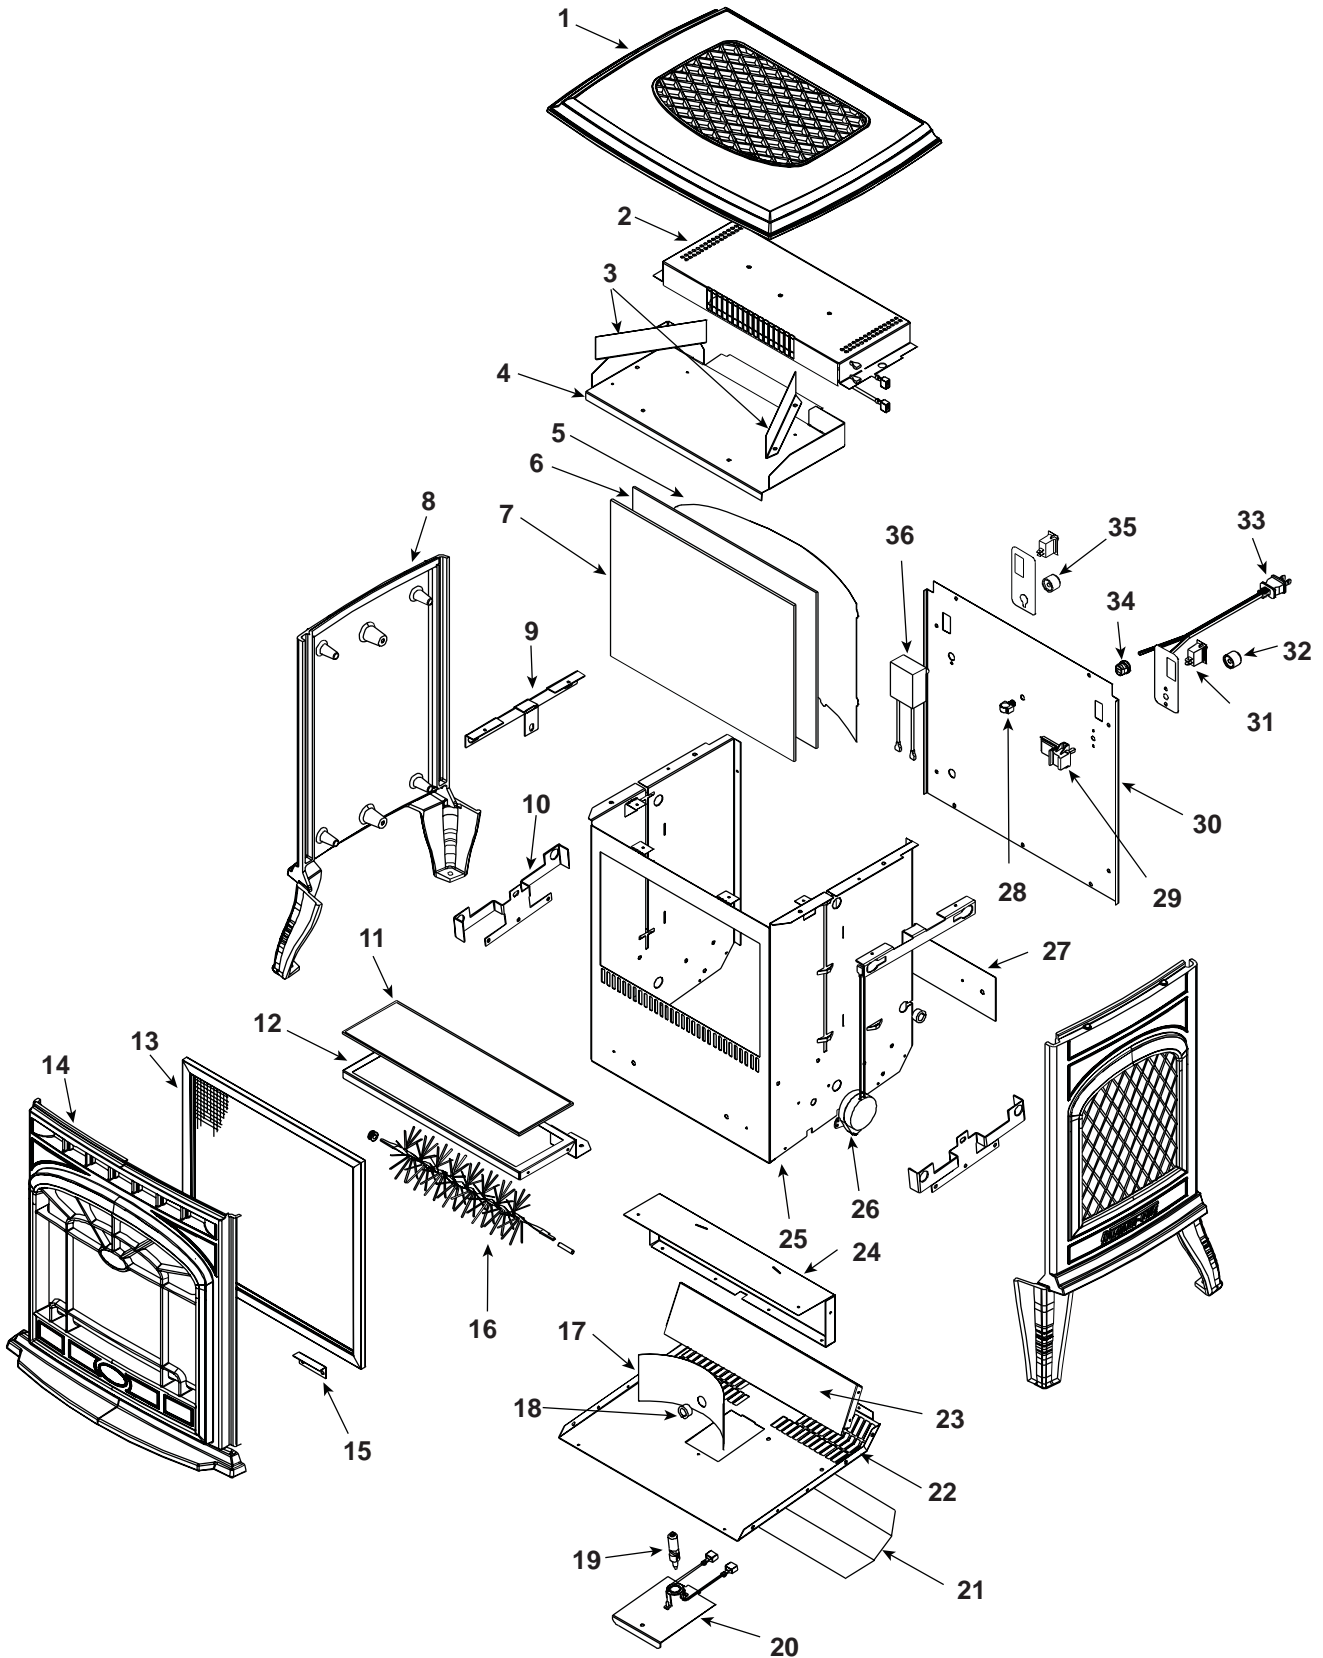

Part number list on following page.

IMPORTANT: THIS IS DATED INFORMATION. When requesting service or replacement parts for your appliance please provide model number and serial number. All parts listed in this manual may be ordered from an authorized dealer.

Stocked
at Depot

ITEM	DESCRIPTION	COMMENTS	PART NUMBER	
	Log Assembly		4035-156	Y
1	Top Casting	Ref: Mahogany	464-0140	
2	Heater Assembly		4035-155	Y
3	Air Channel	Qty. 2 req.	4035-321	
4	Air Deflector		4035-305	
5	Flame Panel		4035-308	
6	Lens		4035-804	Y
7	Back Glass		4035-801	Y
8	Side Casting - Qty. 2 req.	Ref: Mahogany	7016-109POR	
9	Upper Casting Support	Qty. 2 req.	4035-306	
10	Lower Casting Support	Qty. 2 req.	4035-307	
11	Ember Bed		4035-818	Y
12	Hearth Pan		4035-205	
13	Front Screen Assembly		4035-151	Y
14	Front Casting	Ref: Mahogany	464-0160	
15	Retainer	Qty. 2 req.	4035-311	
16	Flame Element Kit		4035-153	Y
17	Parabolic Reflector		4035-309	
18	Split Bushing	Qty. 2 req.	4021-177	
19	Halogen Bulb		33961	Y
20	Socket Assembly		4035-152	Y
21	Outer Bottom Light Shield		4035-322	Y
22	Box Bottom		4035-302	
23	Bottom Light Shield		4035-320	
24	Light Shield		4035-318	
25	Box Front		4035-300	
26	Motor		4035-810	
27	Front Reflector		4035-316	
28	Snap-in Cord Clip		25611	
29	Bi-metal Thermostat		4035-808	Y
30	Box Back		4035-301	
31	Rocker Switch	Qty. 2 req.	060-511	Y
32	Knob (Thermostat)		4035-826	Y
33	Two Prong Power Cord		4030-802	Y
34	Strain Relief Bushing		4030-873	
35	Knob		19942	Y
36	Variable Control		4035-809	Y

** Contact your local distributor/dealer to order Casting parts.