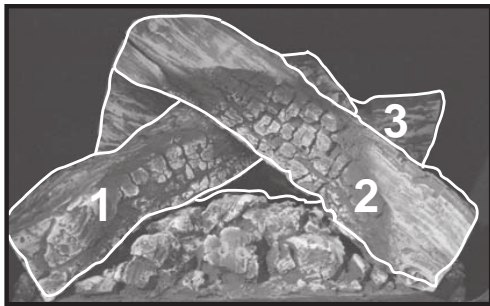

Color	SKU No.	Mfg. Dates
Matte Black	839-1110	7/01 - 6/04
Porcelain Creme	839-1120	7/01 - 5/04
	GARNET-D-PCR	6/04 - 8/05
Porcelain Green	839-1130	7/01 - 5/04
Porcelain Mahogany	839-1140	4/02 - 5/04
Porcelain Midnite Blue	839-1150	4/02 - 4/04
	839-1151	4/03 - 5/04
Powder Coat Linden Green	GARNET-D-CLG	6/04 - 4/06

Color	SKU No.	Mfg. Dates
Powder Coat Merlot	GARNET-D-CME	6/04 - 3/06
Powder Coat Creme	GARNET-D-CCR	9/05 - 4/06
Powder Coat Sienna Bronze	GARNET-D-CSB	3/07 - 8/14
Powder Coat Willow	GARNET-D-CWL	3/07 - 3/11
Matte Black	GARNET-MBK	6/04 - 8/14
	GARNET-D-MBK	6/04 - 8/14
Porcelain Mahogany	GARNET-D-PMH	6/04 - 8/14

Log Set Assembly

Part number list on following page.