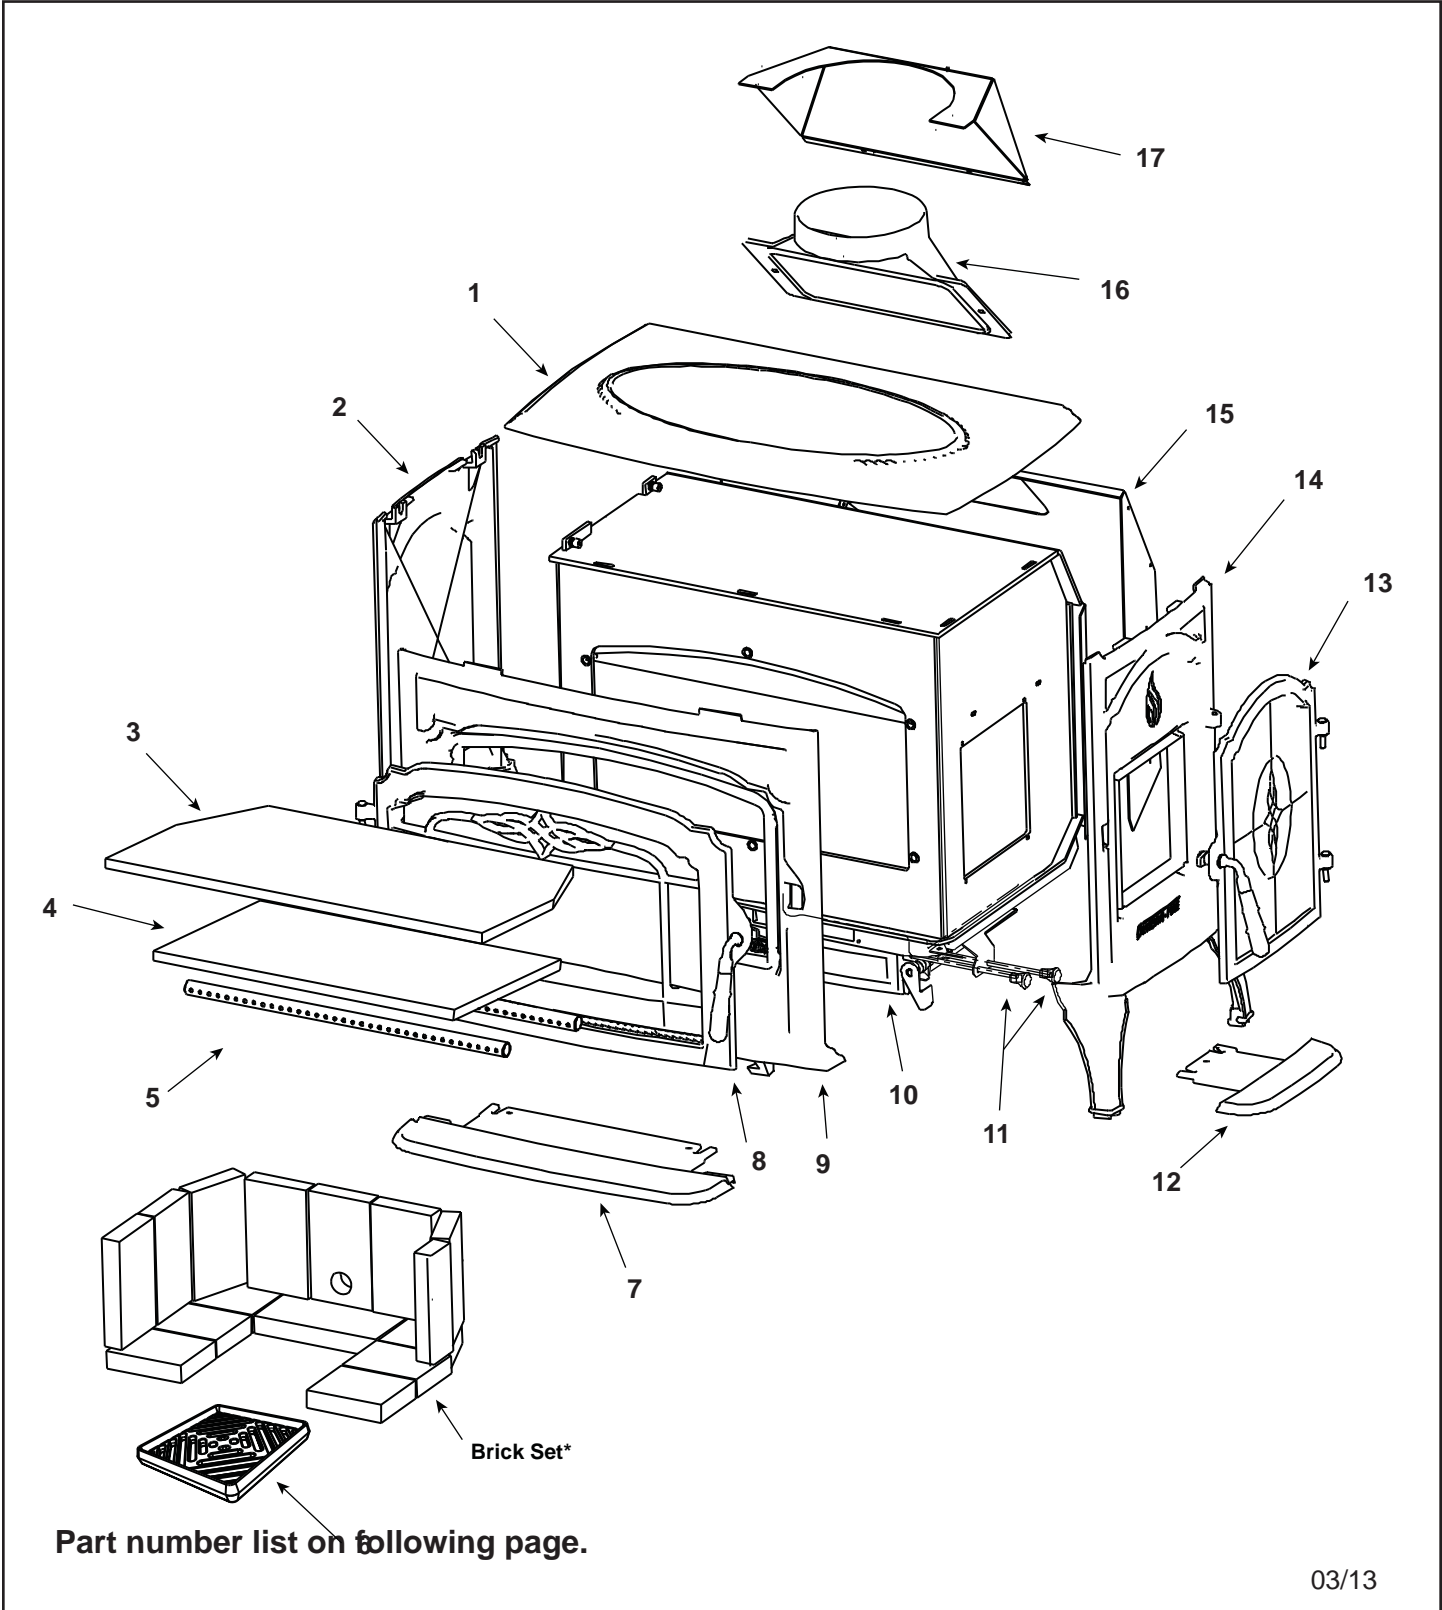

Non-Catalytic, Front/Side Load,
Wood Stove

Beginning Manufacturing Date: July 2003
Ending Manufacturing Date: Active

Active Units
YOSEMITE-MBK (7-03 to Active)
YOSEMITE-PMH (8-03 to Active)

Retired Units
YOSEMITE-PCR (8-03 to 11-06)
YOSEMITE-PGR (8-03 to 2-05)
YOSEMITE-PMB (8-03 to 2-05)