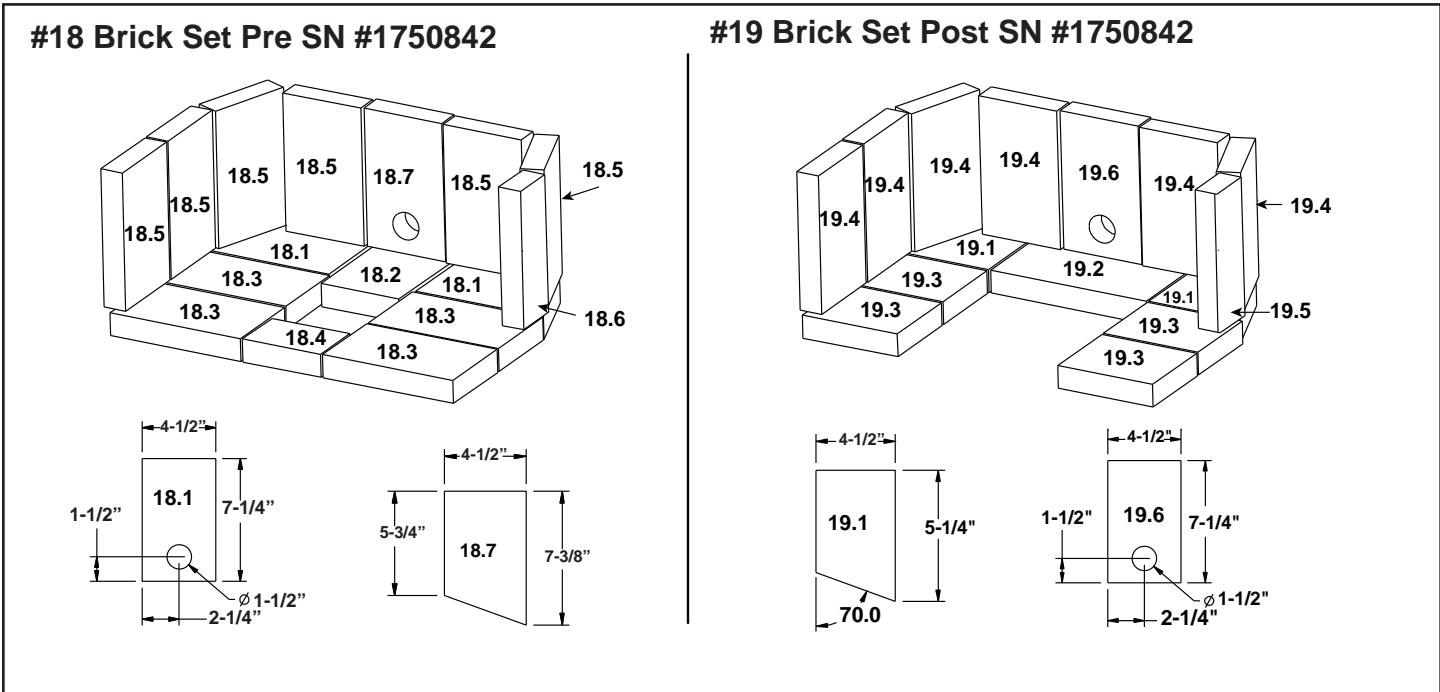

IMPORTANT: THIS IS DATED INFORMATION. When requesting service or replacement parts for your appliance please provide model number and serial number. All parts listed in this manual may be ordered from an authorized dealer.

Stocked at Depot

ITEM	DESCRIPTION	COMMENTS	PART NUMBER	
Pre 1750842				
18	Brick Assembly	Pkg of 16	SRV7004-028	
18.1	Brick, 7-3/8" x 4-1/2" x 1-1/4" (see diagram)	Qty. 2 Req.		
18.2	Brick, 5-3/4" x 4-1/2" x 1-1/4"	Qty. 1 Req.		
18.3	Brick, 7-5/8" x 4-1/2" x 1-1/4"	Qty. 4 Req.		
18.4	Brick, 3" x 4-1/2" x 1-1/4"	Qty. 1 Req.		
18.5	Brick, 7-1/2" x 4-1/2" x 1-1/4"	Qty. 10 Req.		
18.6	Brick, 7-1/2" x 2-1/2" x 1-1/4"	Qty. 1 Req.		
18.7	Brick, 7-1/4 x 4-1/2" x 1-1/4" (see diagram) w/Hole	Qty. 1 Req.	SRV7004-199	
	Brick, Uncut(Must specify size when ordering)	Pkg of 1	832-0550	
		Pkg of 6	832-3040	
Post 1750842				
19	Brick Assembly	Pkg of 15	BRICK-7004	
19.1	Brick, 5-1/4" x 4-1/2" x 1-1/4" (see diagram)	Qty. 2 Req.		
19.2	Brick, 9" x 4-1/2" x 1-1/4"	Qty. 1 Req.		
19.3	Brick, 5-3/8" x 4-1/2" x 1-1/4"	Qty. 4 Req.		
19.4	Brick, 7-1/2" x 4-1/2" x 1-1/4"	Qty. 6 Req.		
19.5	Brick, 7-1/2" x 2-1/2" x 1-1/4"	Qty. 1 Req.		
19.6	Brick, 7-1/4" x 4-1/2" x 1-1/4" (see diagram) w/Hole	Qty. 1 Req.	SRV7004-199	
	Brick, Uncut	Pkg of 1	832-0550	
		Pkg of 6	832-3040	

Additional service part numbers appear on following page.