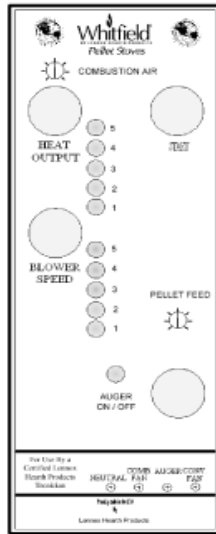

Firebrick Kit

3 Piece Set

UltraGrate™ Kit

Power Cord Kit

**Wall Thermostat Kit
(Includes 20' of Wire)**

Door Assembly

**Glass
(Order each pc. separately. Gasket Included)**

www.WoodHeatStoves.com

**Pressure Switch Kit
(hose not included)**

Control Board

Auger Motor

Room Air Blower

Auger Set Collar

Damper Rod

Exhaust Blower

Auger End Plate Gasket