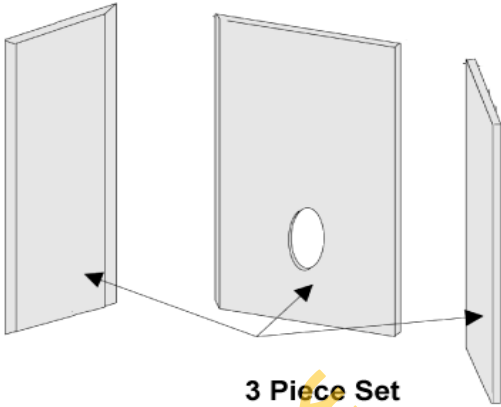

Firebrick Kit

3 Piece Set