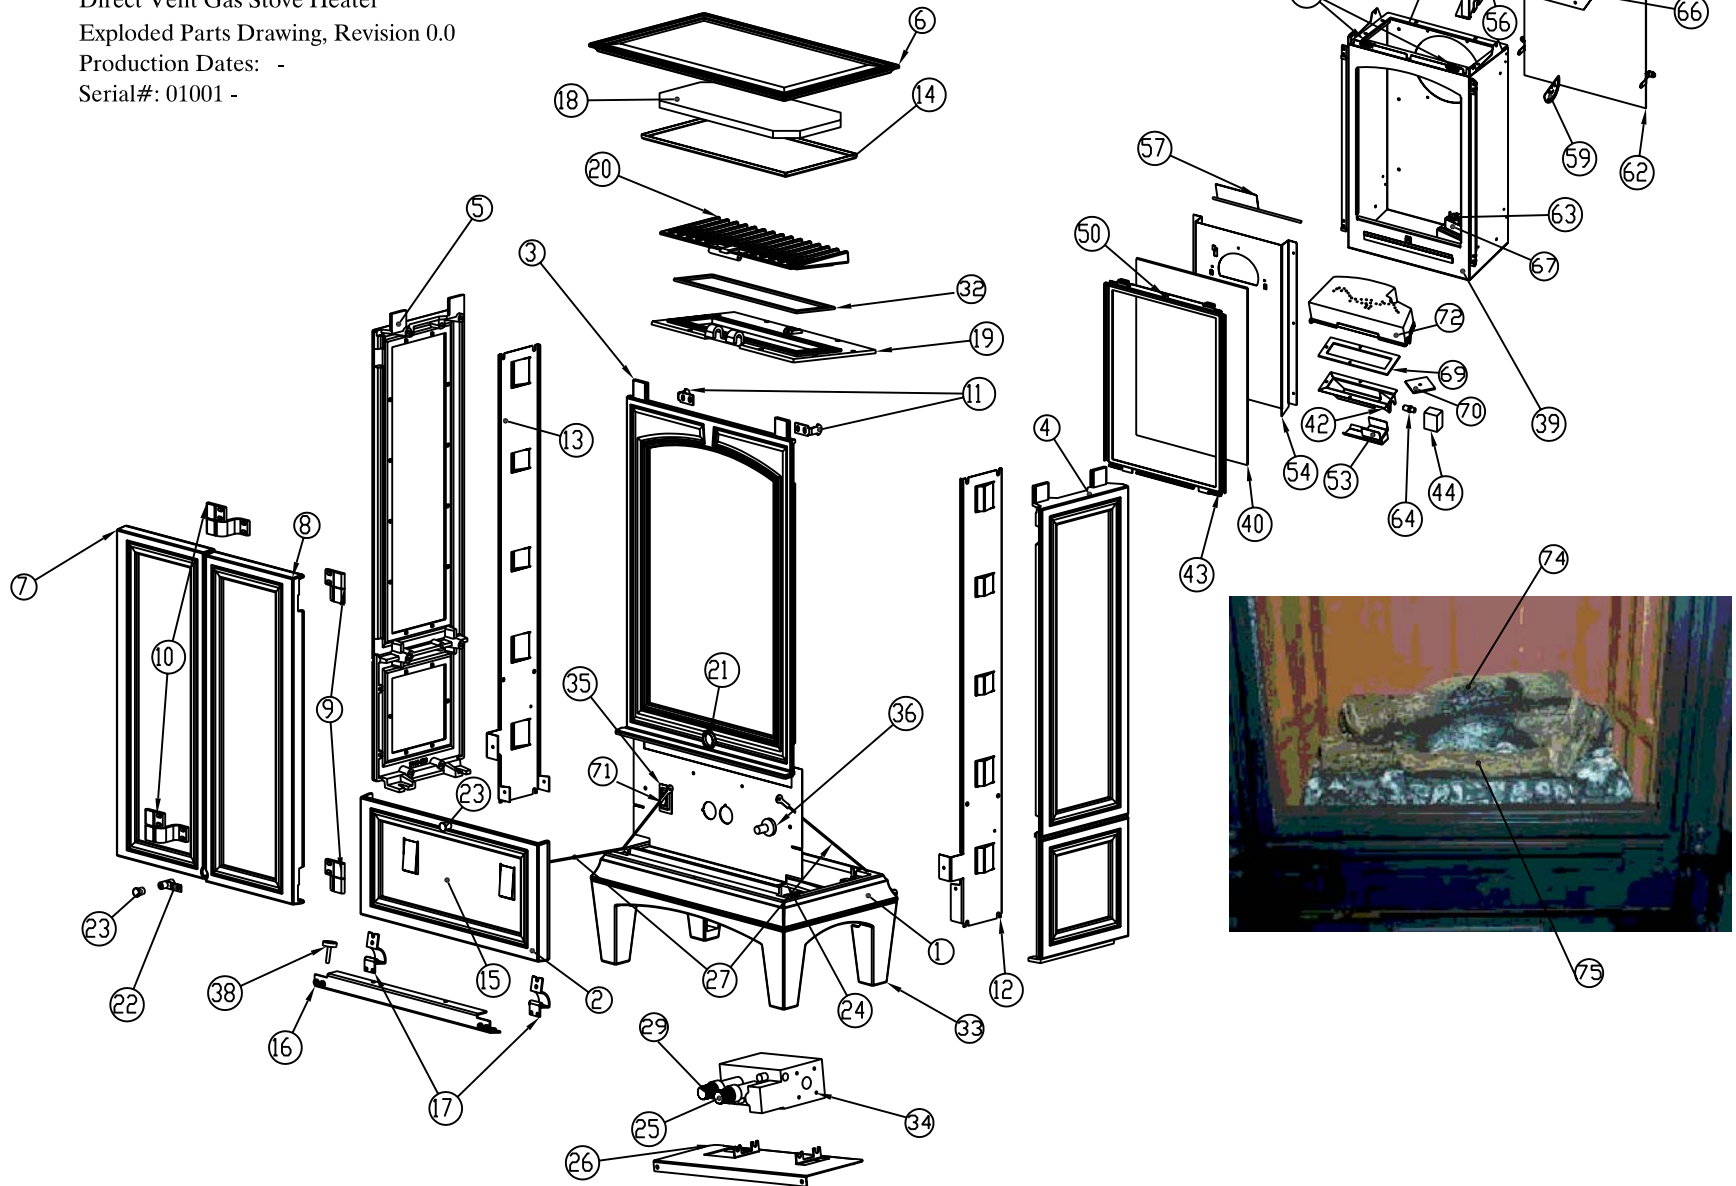

Tudor Model #8120

Direct Vent Gas Stove Heater

Exploded Parts Drawing, Revision 0.0

Production Dates: -

Serial#: 01001 -

Model: Tudor Model #8120

Production Dates: September '04 -

Serial #: 001001 -

Link to Parts Pricelist

Note: Color must be specified for cast iron parts which are available in enamel.

Key	Part #	Description
1	2110-210	Cast Base
2	2110-220	Control Panel Door
3	2110-268	Façade
4	2110-255	Cast Side, Right
5	2110-250	Cast Side, Left
6	2110-280	Cast Top
7	2110-260	Door Frame, Left
8	2110-265	Door Frame, Right
9	5120-006	Door Hinge Assembly, Right
10	5120-005	Door Hinge Assembly, Left
11	5120-085	Façade Clip
12	5120-062	Stone Clip, Right
13	5120-064	Stone Clip, Left
14	5120-092	Top Heatshield
15	5120-030	Control Door Stone Retainer
16	5120-027	Control Door Hinge Bracket
17	5120-028	Control Door Hinge
18	3120-125	Ceramic Top Heatshield
19	2110-275	Heat Exchanger Base
20	2110-277	Heat Exchanger
21	5120-066	Magnet Mount
22	5120-038	Control Panel Door Knob Extension
23	5120-001	Control Panel Door Knob
24	5120-032	Control Panel
25	7211-407	1" S.I.T. Knob Extension On/Off/Pilot
26	5120-010	Valve Bracket
27	5570-030	Cable 1/16" x 12"
29	7211-404	Hi/Low Knob Extension
32	3160-122	Heat Exchanger Gasket
33	2110-205	Cast Foot
34	7211-300	S.I.T. Valve
35	3300-334	Label On/Off/T-Stat