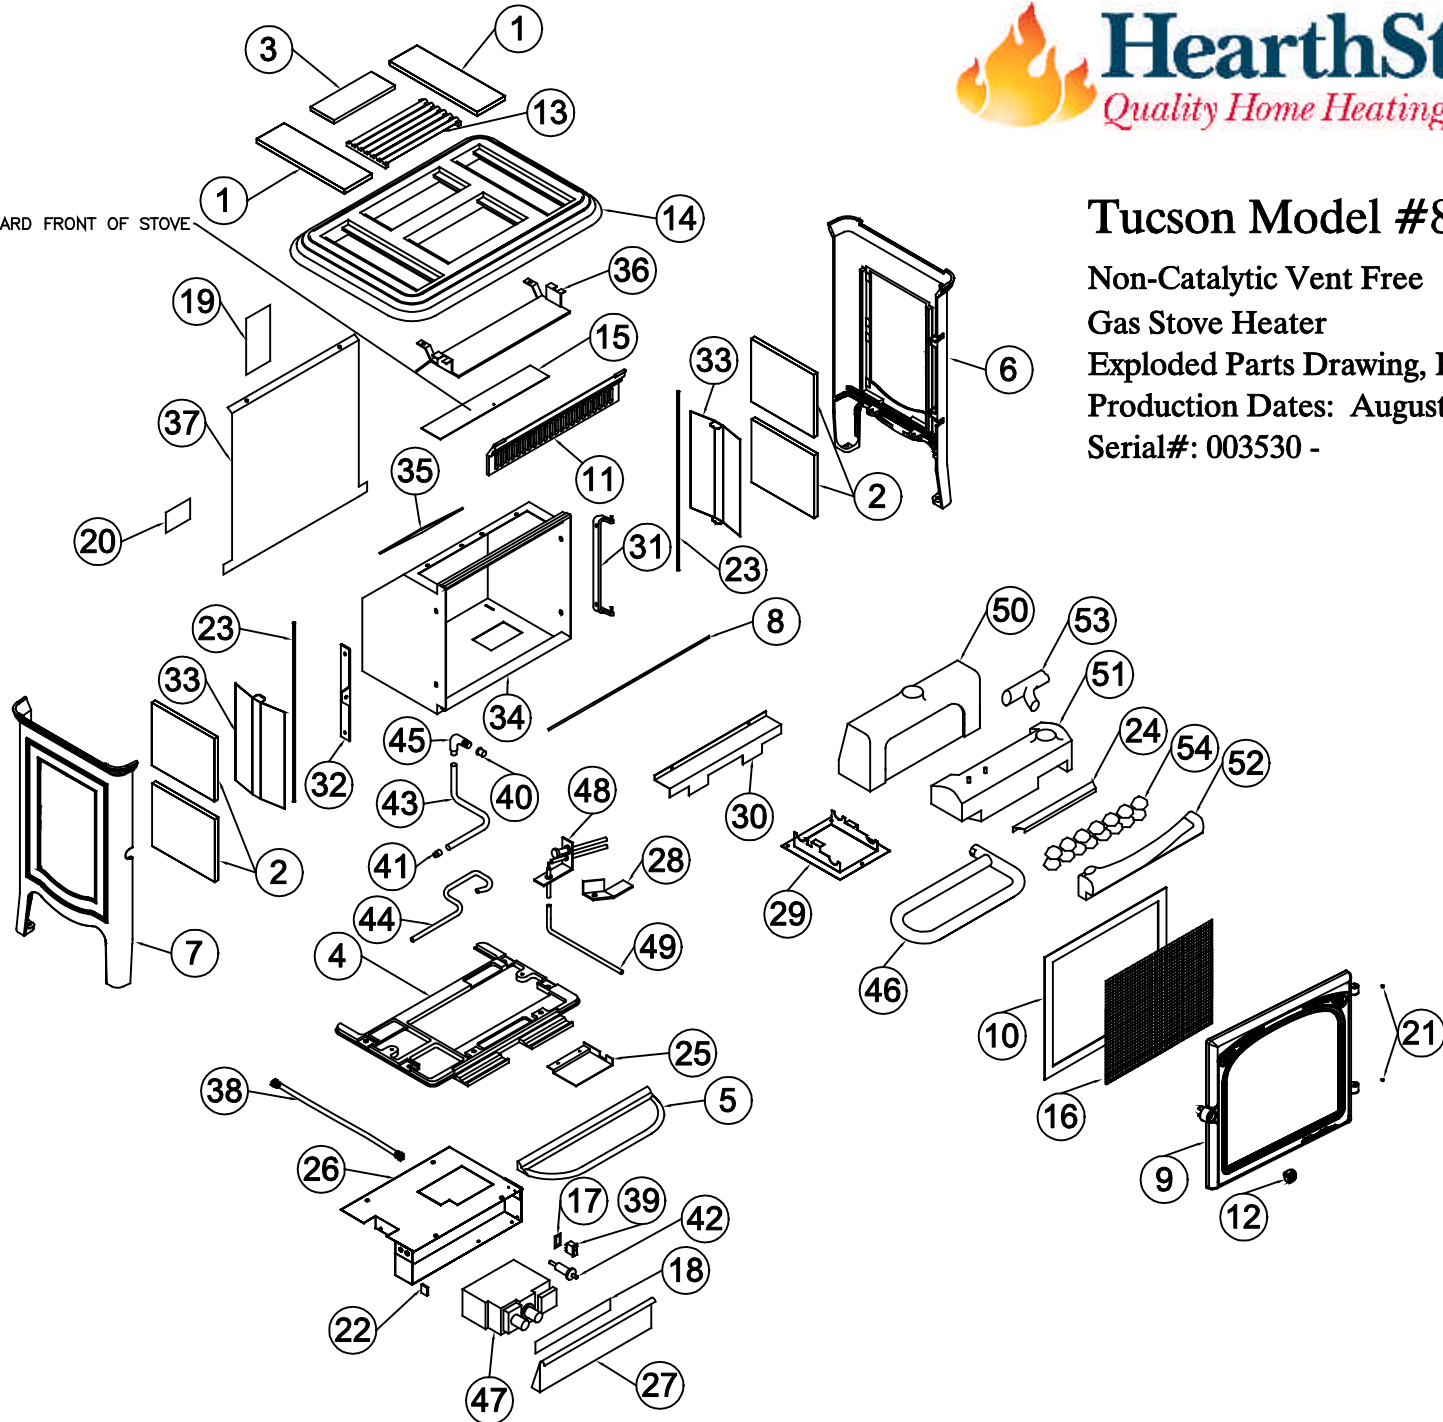

Tucson Model #8745

Non-Catalytic Vent Free

Gas Stove Heater

Exploded Parts Drawing, Revision 0.0

Production Dates: August 2002 -

Serial#: 003530 -

ASSEMBLE WITH SCREW TOWARD FRONT OF STOVE

Model: Tucson Vent-Free Non-Catalytic #8745

Production Dates: August 2002 -

Serial #: 003530 -

Note: Color must be specified for cast iron parts which are available in enamel.

Key	Part #	Description
1	1741-350	Top Stone 3 5/16" x 10 5/16"
2	1741-351	Side Stone 7 1/2" x 6 1/2"
3	1741 - 352	Top Center Stone 8 5/8" x 3 5/8"
4	2710-116	Bottom Casting
5	2710-220	Ashlip
6	2710-321	Right Side Casting
7	2710-326	Left Side Casting
8	2710-482	Firebox Baffle - Cast
9	2710-511	Door
10	2710-560	Glass Retainer Frame
11	2710-581	Front Grill
12	2710-655	Door Handle
13	2710-810	Top Grill Plate
14	2710-818	Top Casting
15	5745-030	Firebox Top Plate
16	5745-020	Front Door Screen
17	3300-334	Label: On/Off/T-Stat
18	3300-502	Lighting Instruction Label
19	3300-562	Safety Rating Label
20	3300-512	Combustion/Vent Warning Label
21	4700-0605	Hinge Cap Plugs 3/16" ID x 11/16" OD
22	4700-0795	Access Door Magnet
23	5210-3070	Threaded Rod 1/4-20 x 19"
24	5320-070	Ember Support Screen
25	5710-119	Bottom Light Screen
26	5710-121	Valve & Ignitor Bracket
27	5710-128	Access Door
28	5710-131	ODS Pilot Bracket
29	5710-152	Burner Tube Holder Serial
30	5710-160	Air Intake Flap
31	5710-170	Hinge Bracket