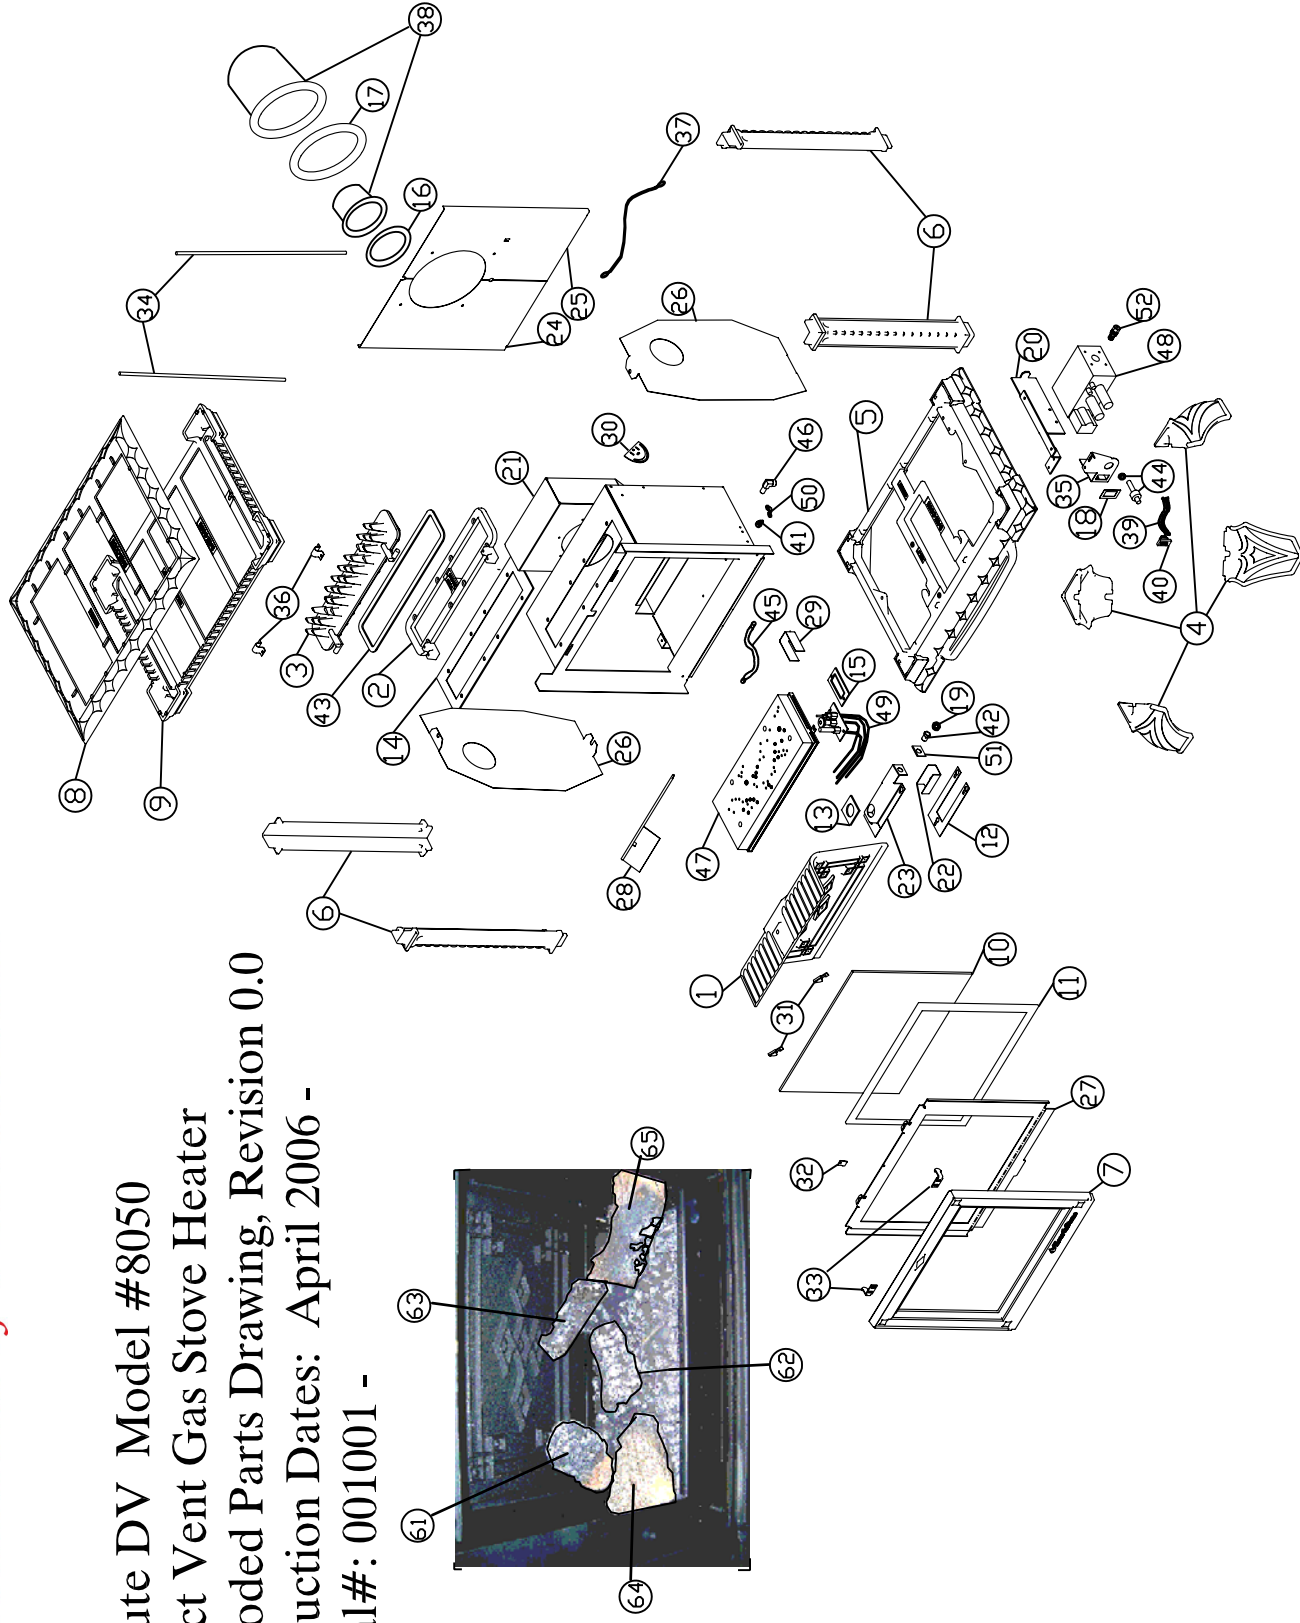

# hearthstone

*the HEART of YOUR HOME*

Tribute DV Model #8050  
Direct Vent Gas Stove Heater  
Exploded Parts Drawing, Revision 0.0  
Production Dates: April 2006 -  
Serial#: 001001 -

# hearthstone

*the HEART of YOUR HOME*

Model: Tribute DV #8050

Production Dates: April 2006 -

Serial #: 001001 -

Note: Specify color for enameled cast iron parts.

Key	Part #	Description
1	2010-532	Firebox Baffle
2	2010-535	Heat Exchanger Base
3	2010-537	Heat Exchanger
4	2020-210	Cast Foot (Leg)
5	2020-505	Cast Bottom
6	2020-520	Cast Side Leg (Coner Post)
7	2020-530	Cast Front
8	2020-545	Cast Upper Top
9	2020-540	Cast Lower Top
10	3030-046	Glass: 11.94"x14.28"x.2"
11	3110-071	Glass Gasket: Tape,1"x 1/8",AD
12	3160-051	Gasket: Air Shutter
13	3160-125	Gasket: Burner
14	3160-150	Gasket: Heat Exchanger
15	3160-152	Gasket: Pilot Light
16	3160-155	Gasket: Flue outlet
17	3160-157	Gasket: Flue Inlet
18	3300-334	Label: On/Off
19	4200-0090	Nut: Jam,1/8" NPT, Brass
20	5050-005	Valve Support Bracket
21	5050-010	Firebox
22	5050-015	Air Shutter
23	5050-017	Air Shutter Box
24	5050-020	Leaf Rear Panel
25	5050-022	Right Rear Panel
26	5050-030	Side stone Heatshield
27	5050-050	Glass Retainer Frame
28	5050-060	Restrictor
29	5120-020	Pilot Shield