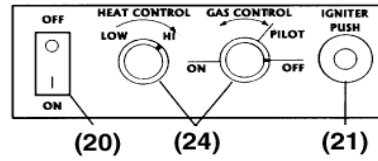

\* SN Stove serial number range, parts are compatible with:

">" = greater than # indicated, "<" = less than # indicated, "-" = numbers within range

\*\* Number in parenthesis corresponds to component diagrams on following page(s).

LOG SET (2)

DOOR ASSEMBLY (8)

BURNER TUBE ASSEMBLY (9)

CONTROL PANEL

VALVE (19)

PILOT ASSEMBLY (11)

MARBLE SETS (10)