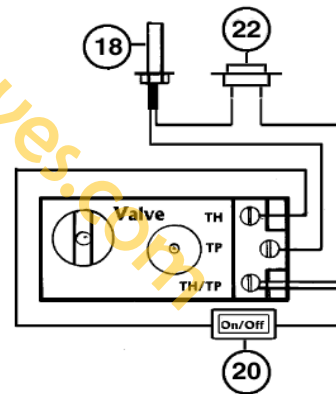

\* SN Stove serial number range, parts are compatible with:

">" = greater than # indicated, "<" = less than # indicated, "-" = numbers within range

\*\* Number in parenthesis corresponds to component diagrams on following page(s).

LOG SET (2)

DOOR ASSEMBLY (8)

BURNER TUBE ASSEMBLY (9)

CONTROL PANEL

VALVE (19)

PILOT ASSEMBLY (11)

MARBLE SETS (10)