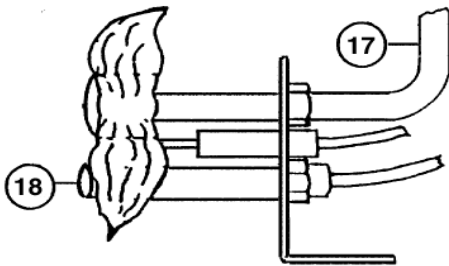

\* SN Stove serial number range, parts are compatible with:

">" = greater than # indicated, "<" = less than # indicated, "-" = numbers within range

\*\* Number in parenthesis corresponds to component diagrams on following page(s).

LOG SET (2)

DOOR ASSEMBLY (8)

BURNER TUBE ASSEMBLY (9)

CONTROL PANEL

VALVE (19)

PILOT ASSEMBLY (11)

MARBLE SETS (10)