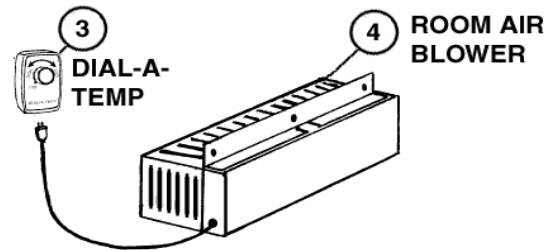

\* SN Stove serial number range, parts are compatible with:

">" = greater than # indicated, "<" = less than # indicated, "-" = numbers within range

\*\* Number in parenthesis corresponds to component diagrams on following page(s).

LOG SET (2)

DOOR ASSEMBLY (8)

BURNER TUBE ASSEMBLY (9)

CONTROL PANEL

VALVE (19)

PILOT ASSEMBLY (11)

MARBLE SETS (10)