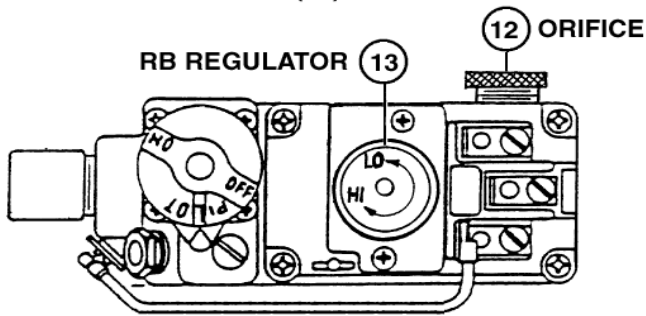

\* SN Stove serial number range, parts are compatible with:

">" = greater than # indicated, "<" = less than # indicated, "-" = numbers within range

\*\* Number in parenthesis corresponds to component diagrams on following page(s).

LOG SET (2)

DOOR ASSEMBLY (8)

BURNER TUBE ASSEMBLY (9)

CONTROL PANEL

VALVE (19)

PILOT ASSEMBLY (11)

MARBLE SETS (10)