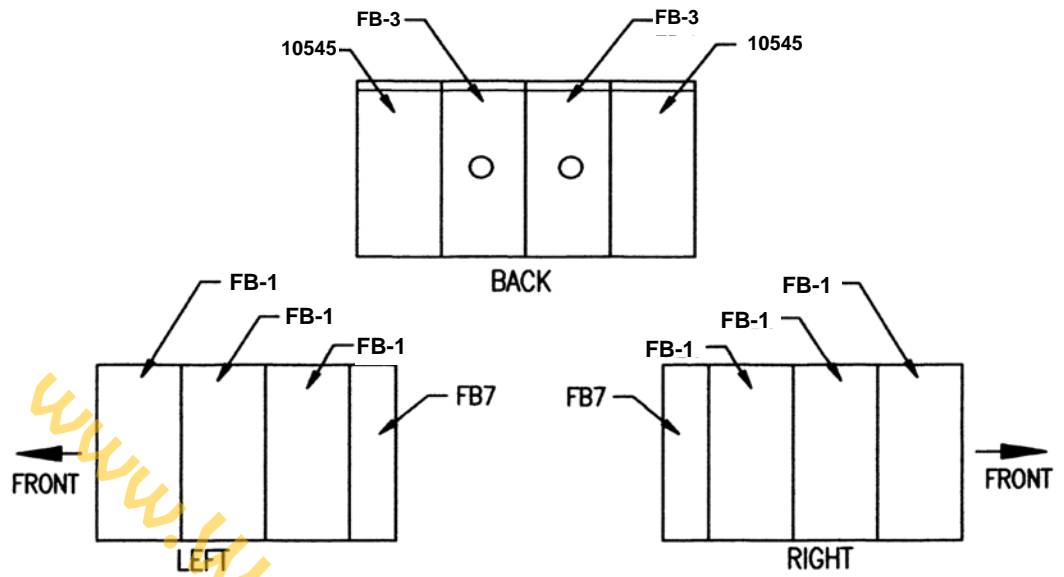

Firebrick Diagram - ♦ All firebrick are 1 ¼" thick

* Units manufactured prior to September 1999 (w/ash drawer) will require 1 each p/n 37075 grate and 1 each p/n FB11 in place of one FB-1 firebrick.