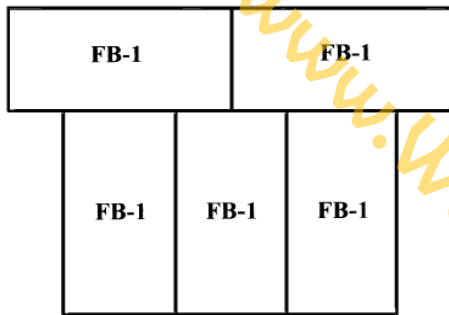

BACK

BOTTOM