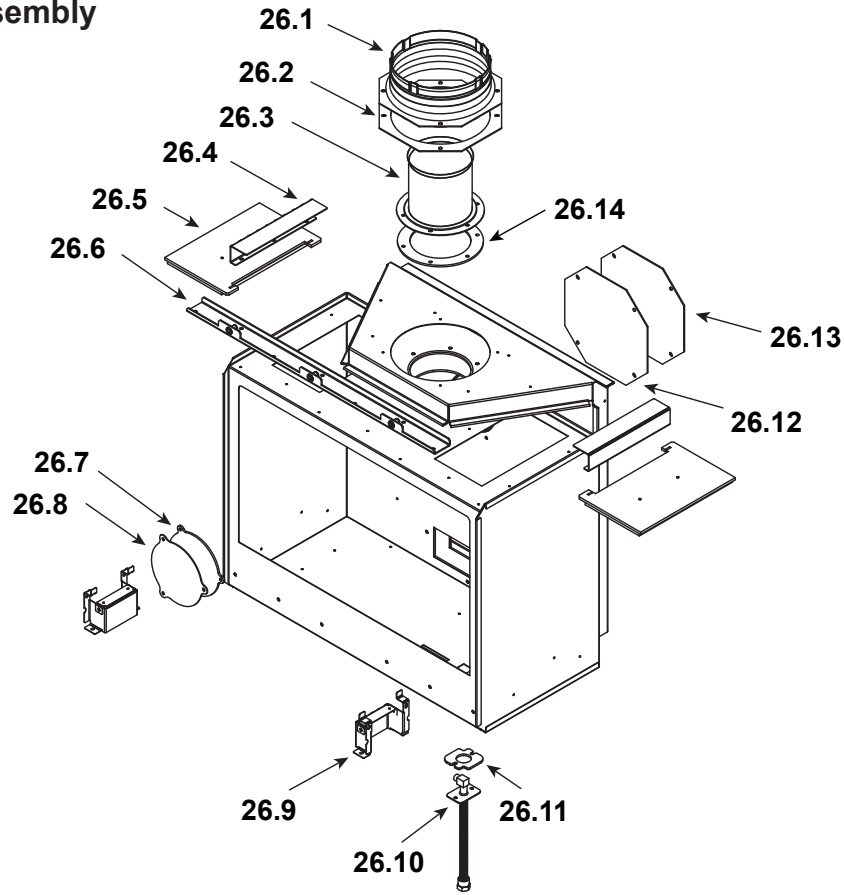

#26 Firebox Assembly

IMPORTANT: THIS IS DATED INFORMATION. Parts must be ordered from a dealer or distributor. **Hearth and Home Technologies does not sell directly to consumers.** Provide model number and serial number when requesting service parts from your dealer or distributor.

Stocked at Depot

ITEM	DESCRIPTION	COMMENTS	PART NUMBER	
26.1	Starting Collar		2189-002	
26.2	Gasket, Adaptor		460-0610	
26.3	Flue Assembly		2340-025	
26.4	Relief Door Guide		2340-133	
26.5	Relief Door Assembly		2340-020	
26.6	Firebox Support		2340-115	
26.7	Gasket, Flue Cover		2340-135	
26.8	Flue Cover		2340-134	
26.9	Bracket, Burner Mounting		2342-110	
26.10	Bulkhead		7000-156	Y
26.11	Gasket, Burner Neck		2025-407	
26.12	Cover Plate		7010-159	
26.13	Gasket, Cover Plate		7010-160	
26.14	Gasket Spacer		2340-203	

Additional service part numbers appear on following page.