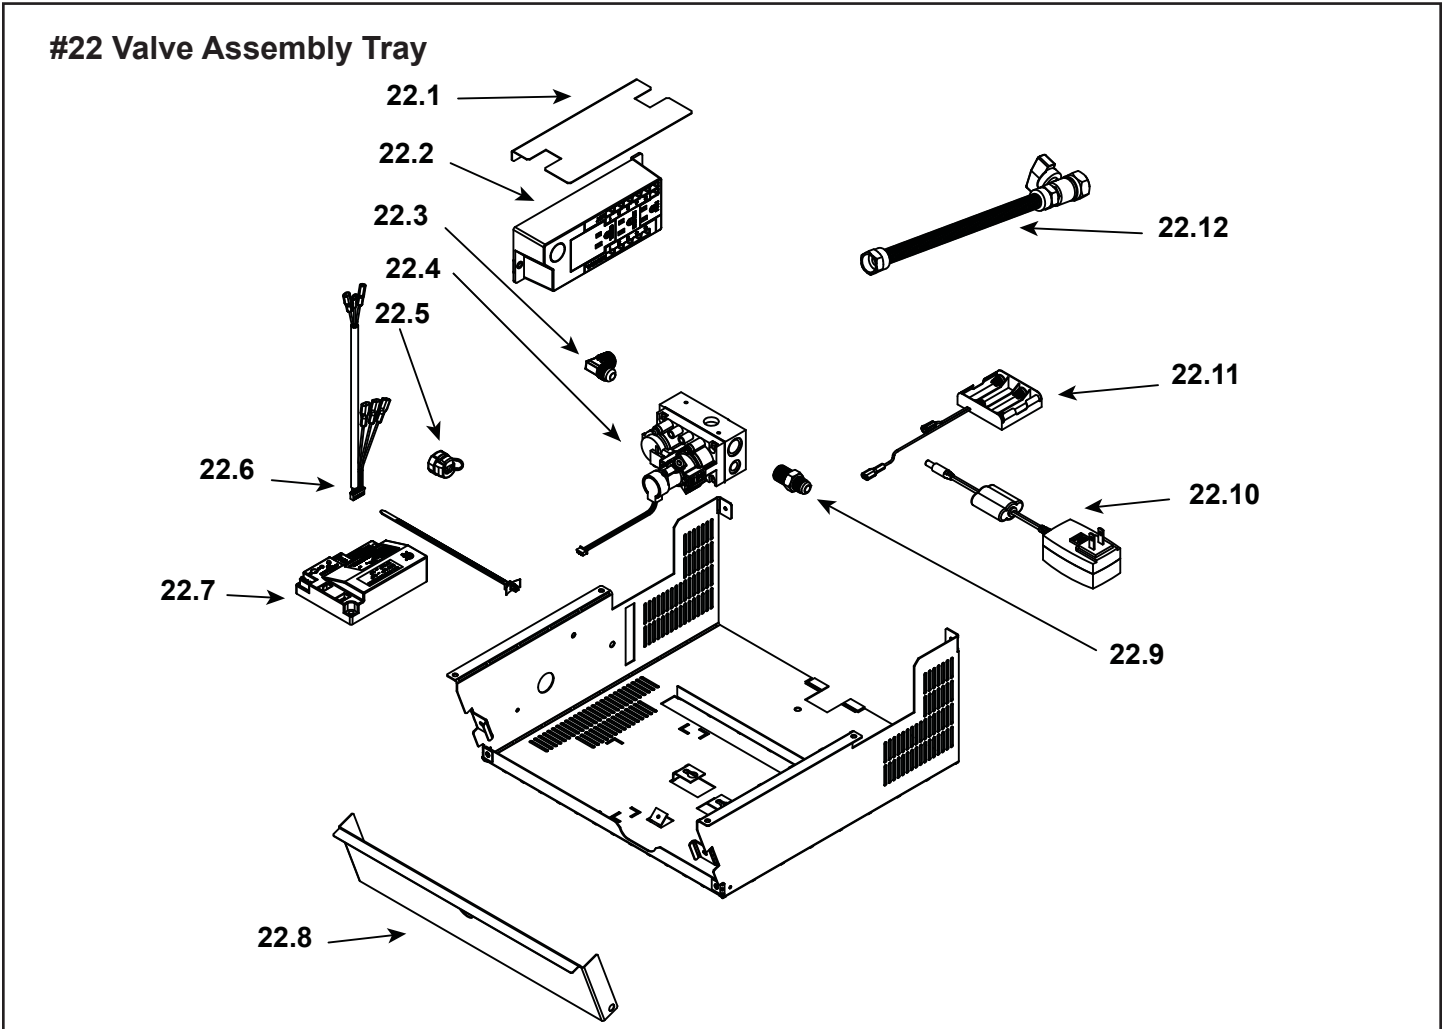

IMPORTANT: THIS IS DATED INFORMATION. Parts must be ordered from a dealer or distributor. **Hearth and Home Technologies does not sell directly to consumers.** Provide model number and serial number when requesting service parts from your dealer or distributor.

Stocked at Depot

ITEM	DESCRIPTION	COMMENTS	PART NUMBER	
22.1	Heat Shield, J-box		2342-132	
22.2	Junction Box		4021-013	Y
22.3	Elbow, 3/8" Flare Male		4021-045	
22.4	Valve, IPI	NG	2166-302	Y
		LP	2166-303	Y
22.5	Wire Harness		2166-304	Y
22.6	Module		2166-338	Y
22.7	Access Door		2342-112	
22.8	Male Connector	Pkg of 5	303-315/5	Y
22.9	Transformer, 6V		2326-131	Y
22.10	Battery Pack		2166-323	Y
22.11	Ball Valve Assembly, 24"		3-40-2098034	Y

Additional service part numbers appear on following page.