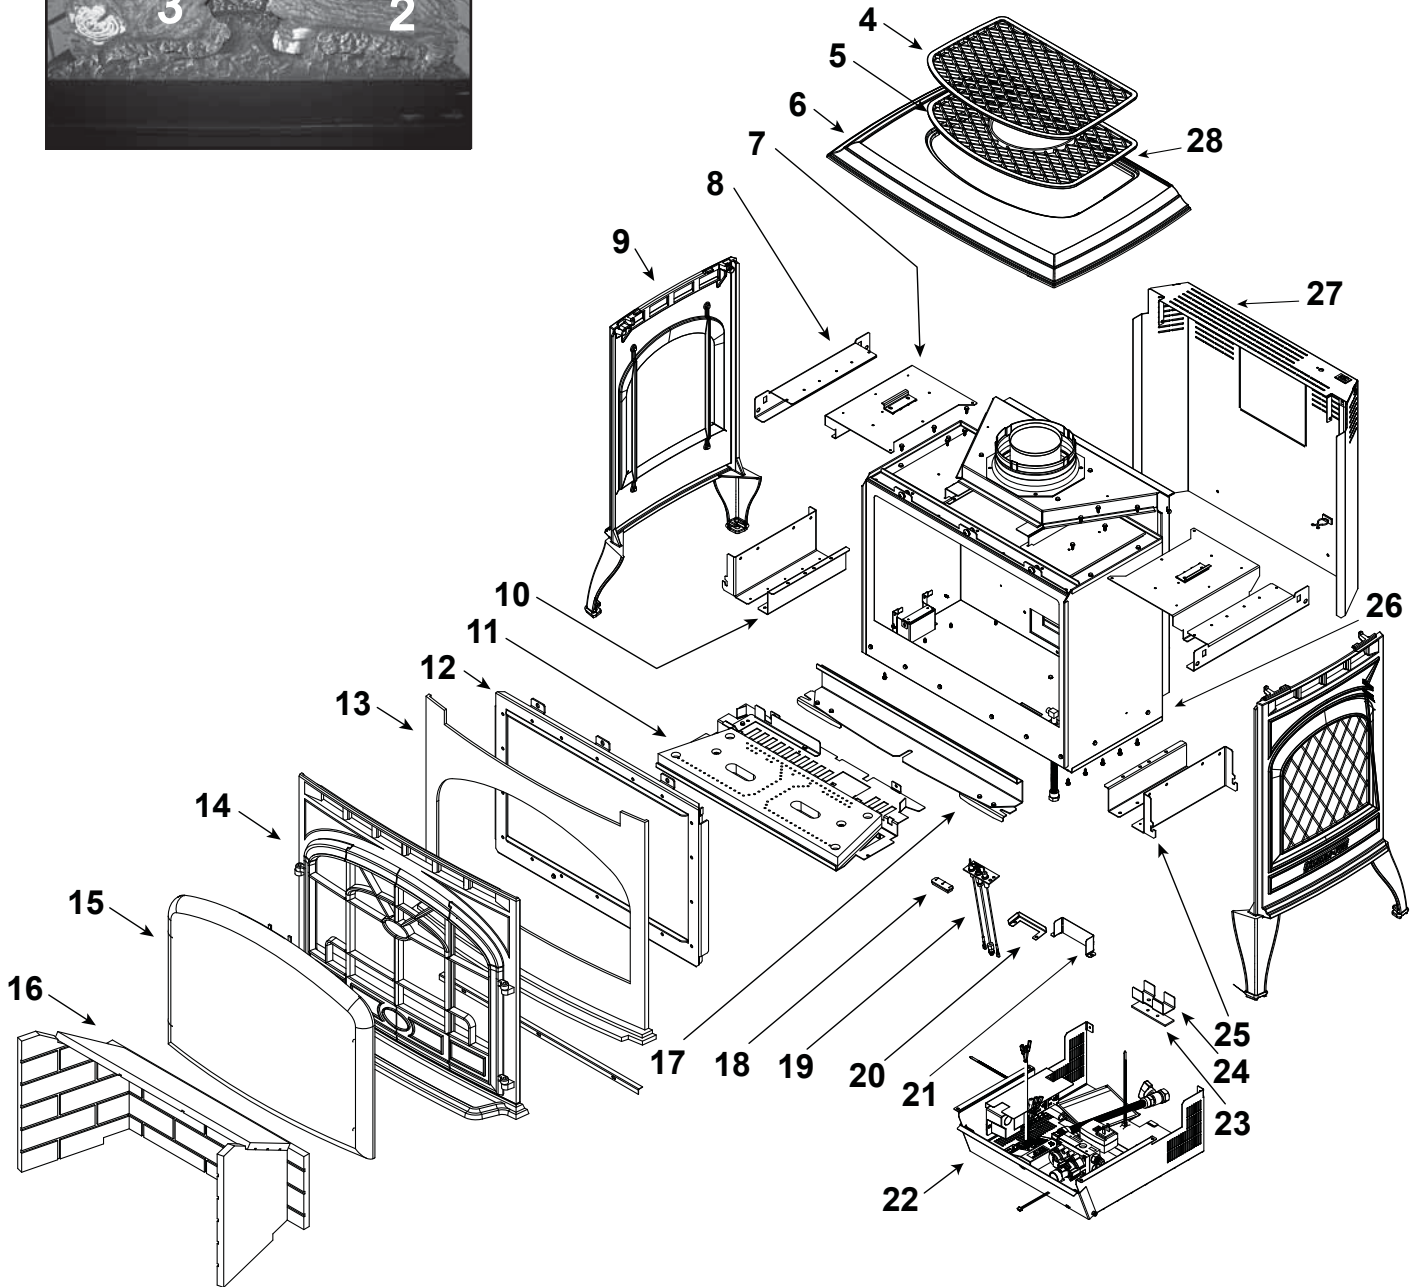

TOPAZ-MBK-IPI, TOPAZD-CSB-IPI, TOPAZD-MBK-IPI, TOPAZD-PMH-IPI

Log Set Assembly

Part number list on following page.

IMPORTANT: THIS IS DATED INFORMATION. Parts must be ordered from a dealer or distributor. **Hearth and Home Technologies does not sell directly to consumers.** Provide model number and serial number when requesting service parts from your dealer or distributor.

Stocked at Depot

ITEM	DESCRIPTION	COMMENTS	PART NUMBER	
	Log Set Assembly		LOGS-T2	Y
1	Log #1	Right Front	7011-145	
2	Log #2	Left Front	7011-146	
3	Log #3	Rear	7011-147	
4	Grill, Rear Vent	Black	RV-TPZ-MBK-IPI	
		Mahogany	RV-TPZ-PMH-IPI	
		Sienna Bronze	RV-TPZ-CSB-IPI	
5	Grill Top Vent	Black	468-0040MBK	
		Mahogany	468-0040PMH	
		Sienna Bronze	468-0040CSB	
6	Top	Black	468-0010MBK	
		Mahogany	468-0010PMH	
		Sienna Bronze	468-0010CSB	
7	Shroud, Upper Fan	Qty 2 req	2340-130	
8	Bracket, Top Mounting	Qty 2 req	2341-131	
9	Side Kit - Side Replacement	Black	SIDE-TPZ-MBK	
		Mahogany	SIDE-TPZ-PMH	
		Sienna Bronze	SIDE-TPZ-CSB	
10	Bracket, Bottom Mounting Inner	Qty 2 req	2341-107	
11	Burner Assembly		2340-007	Y
12	Glass Assembly		GLA2340-019	Y
13	Face Assembly, Solitaire	Solitaire Face Black	7009-007MBK	
14	Face Assembly, Quartet	Black	466-5000MBK	
		Mahogany	466-5000PMH	
		Sienna Bronze	466-5000CSB	
	Ashlip	Black	466-0060MBK	
		Mahogany	466-0060PMH	
		Sienna Bronze	466-0060CSB	
	Door Assembly Left	Black	466-5030MBK	
		Mahogany	466-5030PMH	
		Sienna Bronze	466-5030CSB	
	Door Assembly Right, Quartet	Black	466-5020MBK	
		Mahogany	466-5020PMH	
		Sienna Bronze	466-5020CSB	
	Face	Black	466-0010MBK	
		Mahogany	466-0010PMH	
		Sienna Bronze	466-0010CSB	