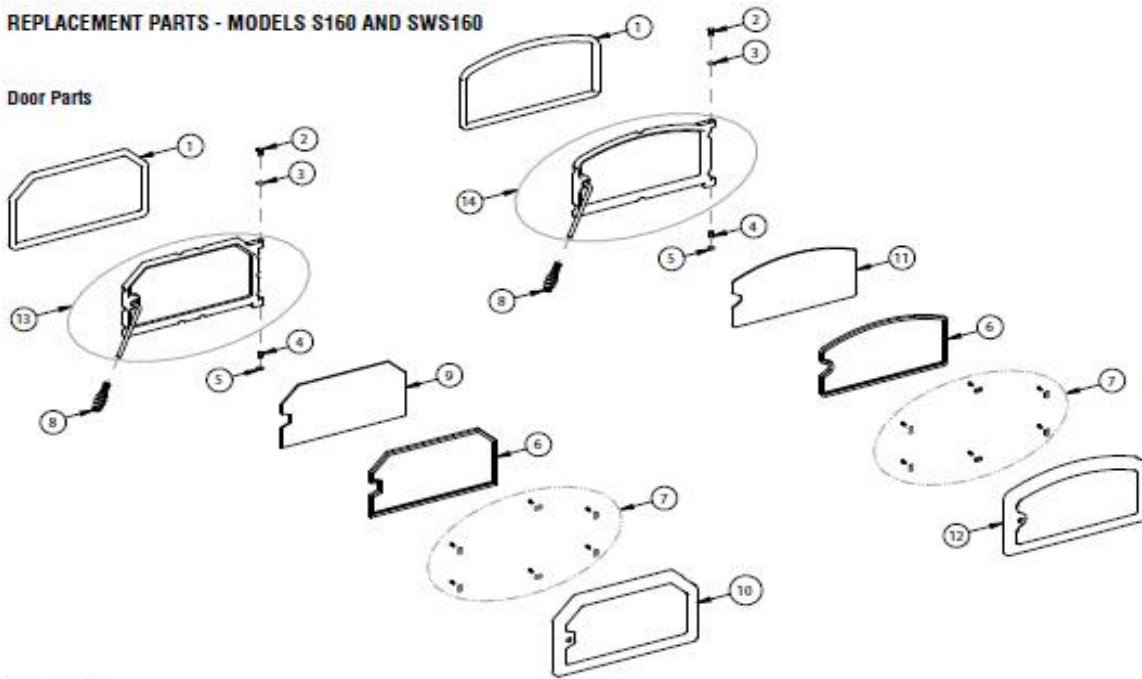

REPLACEMENT PARTS - MODELS S160 AND SWS160

Door Parts

Blower Parts