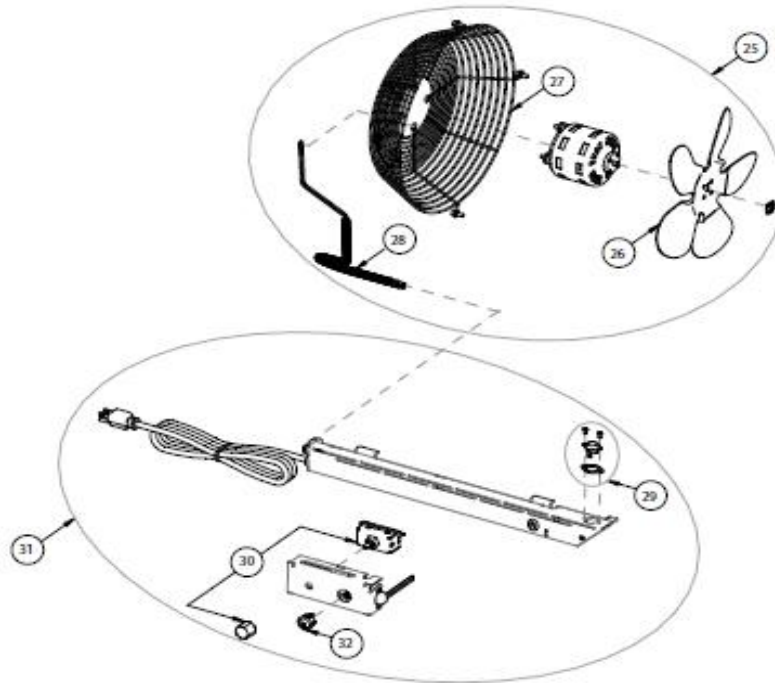

Note: Items in italics may be discontinued 6 months after the end of model production or later if inventory is available.

REPLACEMENT PARTS - MODELS S160 AND SWS160

Door Parts

Blower Parts

Leg and Leg Parts