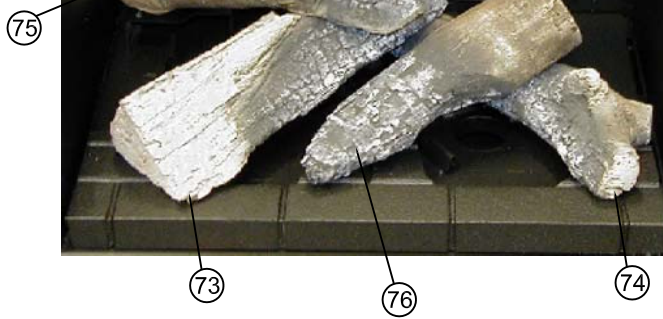

Stowe DV 1 Model #8321

Direct Vent Gas Stove Heater

Exploded Parts Drawing, Revision 0.0

Production Dates: April 2004 -

Serial#: 020001 -

Model: Stowe Direct Vent Model #8321
 Production Dates: April 2004 -
 Serial #: 002001 -

[Link to
Parts Pricelist](#)

Note: Color must be specified for cast iron parts which are available in enamel.

Key	Part #	Description
1	2310-130	Bottom Cast
2	2310-330	Side Cast
3	2310-430	Front Cast
4	2310-432	Control Door/ Ash Lip Cast
5	2310-830	Top Cast
6	2310-835	Top Grille Cast
7	2310-850	Heat Exchanger Base - Cast
8	2310-860	Heat Exchanger - Cast
9	2710-480	Firebox Baffle - Cast
10	3030-037	Front Glass 12.26" x 15.21" x 5mm
13	3160-075	Gasket 5/8" x 1/4" Rope
14	3110-070	Glass Gasket 3/4" x 1/16" x 4.83'
15	3160-150	Gasket: Heat Exchanger ,4"x14.5"
16	3160-152	Gasket: Pilot
17	3160-155	Gasket: 4 x 6" Exit Collar
18	3160-157	Gasket: Inlet Collar
20	3300-334	Label: On/Off/T-Stat
21	3300-567	Safety Rating Label
22	3300-531	Left Lighting Instruction Label
23	3300-532	Right Lighting Instruction Label
24	3300-533	Installation Instruction Label
25	3300-575	Fuel Conversion Label
26	4700-0800	Valve Door Magnet
27	5320-061	Piezo & On/Off Switch Bracket
28	5300-118	Blast Limiter
31	5300-160	Magnet Mount
32	5321-010	Firebox
33	5320-020	Top Heatshield
34	5320-030	Outer Side Heatshield
35	5320-031	Inner Side Heatshield
36	5320-032	Side Heatshield Spacer
37	5320-040	Right Rear Heatshield
38	5320-050	Left Rear Heatshield
39	5320-060	Valve/Pilot Bracket
41	5321-012	Front Chip
43	5320-067	Front Latch Mount