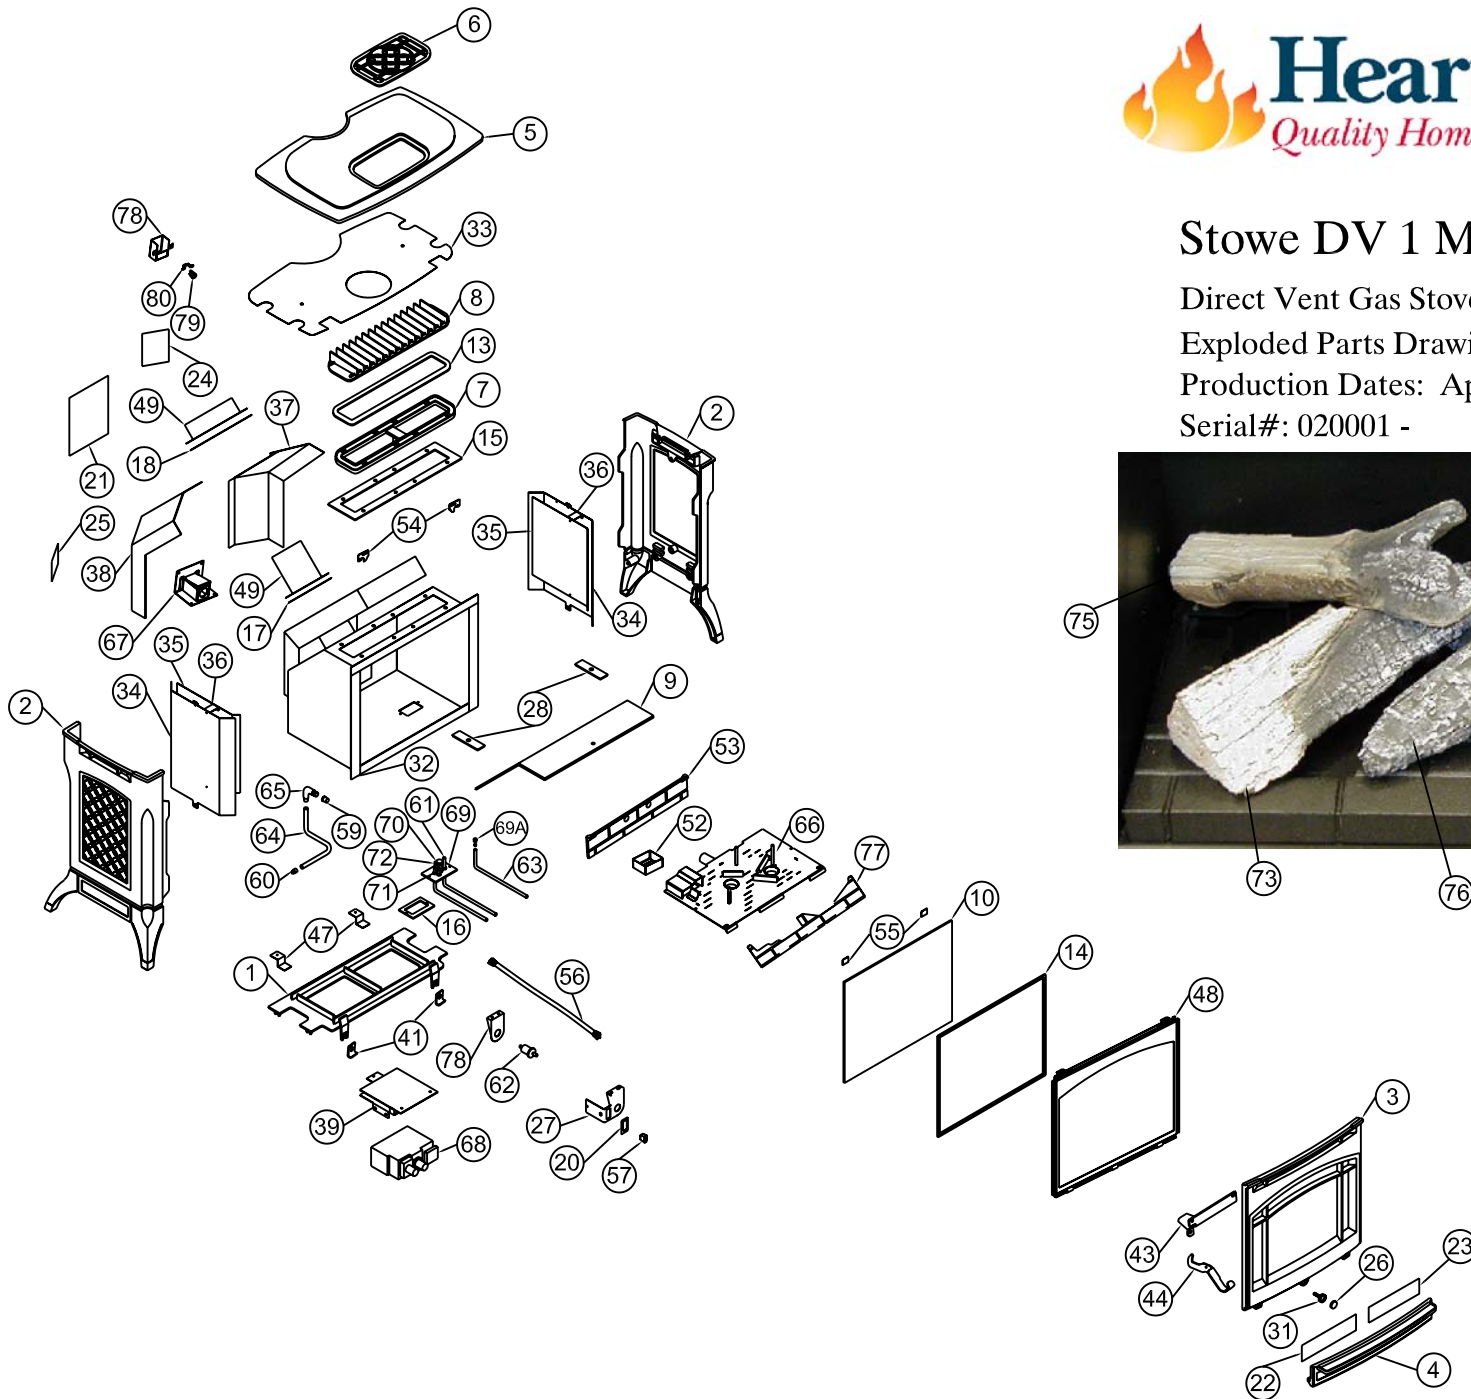

Stowe DV 1 Model #8321

Direct Vent Gas Stove Heater

Exploded Parts Drawing, Revision 0.0

Production Dates: April 2004 -

Serial#: 020001 -

Model: Stowe Direct Vent Model #8321
 Production Dates: April 2004 -
 Serial #: 002001 -

[Link to
Parts Pricelist](#)

Note: Color must be specified for cast iron parts which are available in enamel.

Key	Part #	Description
1	2310-130	Bottom Cast
2	2310-330	Side Cast
3	2310-430	Front Cast
4	2310-432	Control Door/ Ash Lip Cast
5	2310-830	Top Cast
6	2310-835	Top Grille Cast
7	2310-850	Heat Exchanger Base - Cast
8	2310-860	Heat Exchanger - Cast
9	2710-480	Firebox Baffle - Cast
10	3030-037	Front Glass 12.26" x 15.21" x 5mm
13	3160-075	Gasket 5/8" x 1/4" Rope
14	3110-070	Glass Gasket 3/4" x 1/16" x 4.83'
15	3160-150	Gasket: Heat Exchanger ,4"x14.5"
16	3160-152	Gasket: Pilot
17	3160-155	Gasket: 4 x 6" Exit Collar
18	3160-157	Gasket: Inlet Collar
20	3300-334	Label: On/Off/T-Stat
21	3300-567	Safety Rating Label
22	3300-531	Left Lighting Instruction Label
23	3300-532	Right Lighting Instruction Label
24	3300-533	Installation Instruction Label
25	3300-575	Fuel Conversion Label
26	4700-0800	Valve Door Magnet
27	5320-061	Piezo & On/Off Switch Bracket
28	5300-118	Blast Limiter
31	5300-160	Magnet Mount
32	5321-010	Firebox
33	5320-020	Top Heatshield
34	5320-030	Outer Side Heatshield
35	5320-031	Inner Side Heatshield
36	5320-032	Side Heatshield Spacer
37	5320-040	Right Rear Heatshield
38	5320-050	Left Rear Heatshield
39	5320-060	Valve/Pilot Bracket
41	5321-012	Front Chip
43	5320-067	Front Latch Mount