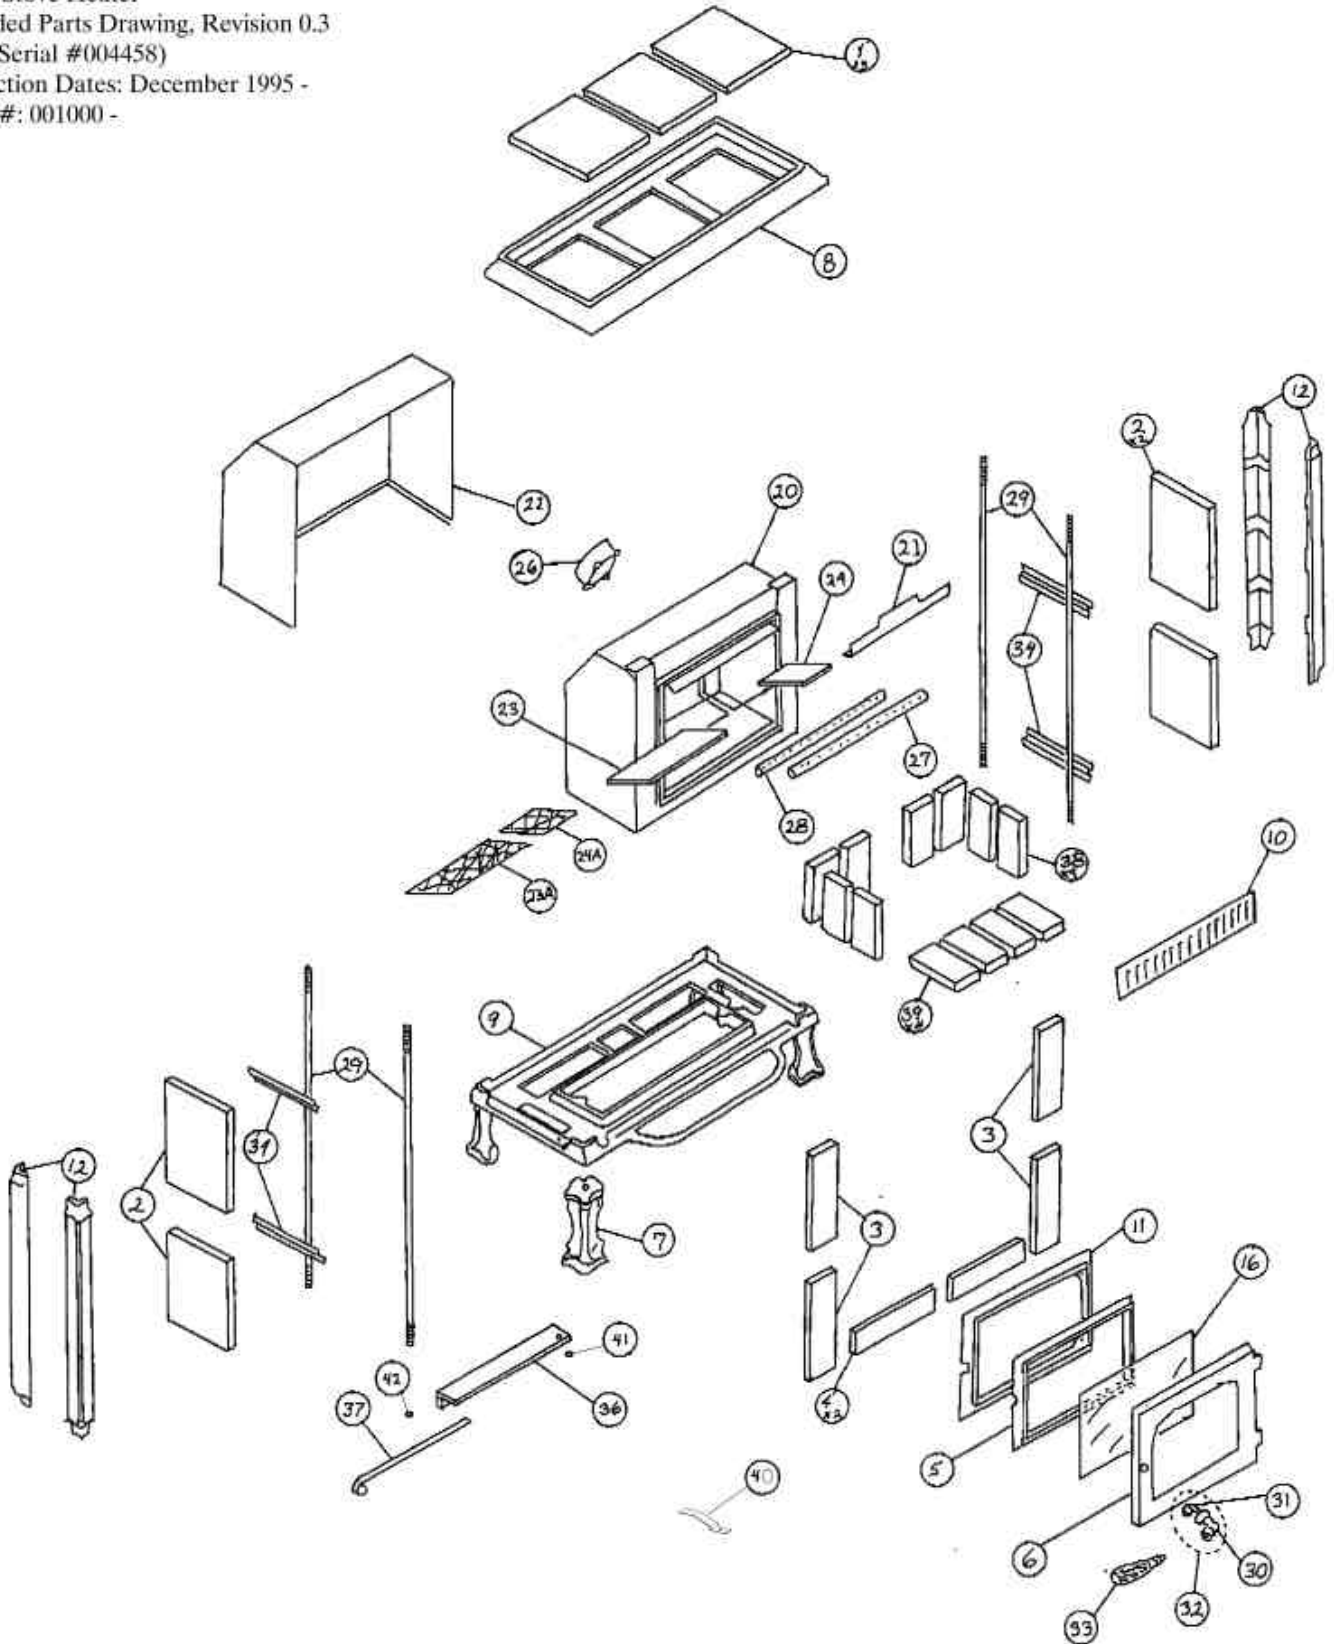

Starlet Model #8550  
Wood Stove Heater  
Exploded Parts Drawing, Revision 0.3  
(from Serial #004458)  
Production Dates: December 1995 -  
Serial #: 001000 -

Model: Starlet #8550

Production Dates: December 1995 -

Serial #: 001000 -

Note: Color must be specified for cast iron parts which are available in enamel and stone in granite.

Key	Part #	Description
1	1546-462	Top Stone 8" x 9 1/2" 4 Bevels
2	1546-462A	Side Stone 8" x 9 1/2" 1 Bevels
3	1546-463	Front Corner Stone 3 1/2" x 9 1/2"
4	1546-464	Front Bottom Stone 2 1/2" x 8 1/2"
5	2421-316	Front Glass Frame
6	2510-220	Front Door
7	2510-303	Bottom Foot
8	2510-401	Top Casting
9	2510-402	Bottom Casting
10	2510-403F	Front Grill
11	2510-412	Front Door Frame
12	2510-413	Corner Post
<b>16</b>	<b>94-58405</b>	<b>Glass Assembly</b> Includes: Front Door Glass 11 5/16" x 15 19/32 x 5mm Gasket: Tape 3/4" x 5' Adhesive Backed
20	5550-500	Firebox
21	5550-310	Front Baffle Support Bracket
22	5550-510	Heat Shield Shell
23	5550-361	Baffle Half "B" 9 1/4" x 14" x 1/4"
23A	3120-914	Ceramic Board 9" x 14" x 1/2"
24	5550-360	Baffle Half "A" 9 1/4" x 6" x 1/4"
24A	3120-906	Ceramic Board 9" x 6" x 1/2"
26	2610-016	Flue Collar
27	5550-552	Secondary Air Tube #2 (Front)
28	5550-551	Secondary Air Tube #1 (Rear)
30	95-73500	Chrome Handle Crank (Included in Front Door Latch Kit)
31	95-73500	Front Door Latch (Included in Front Door Latch Kit)