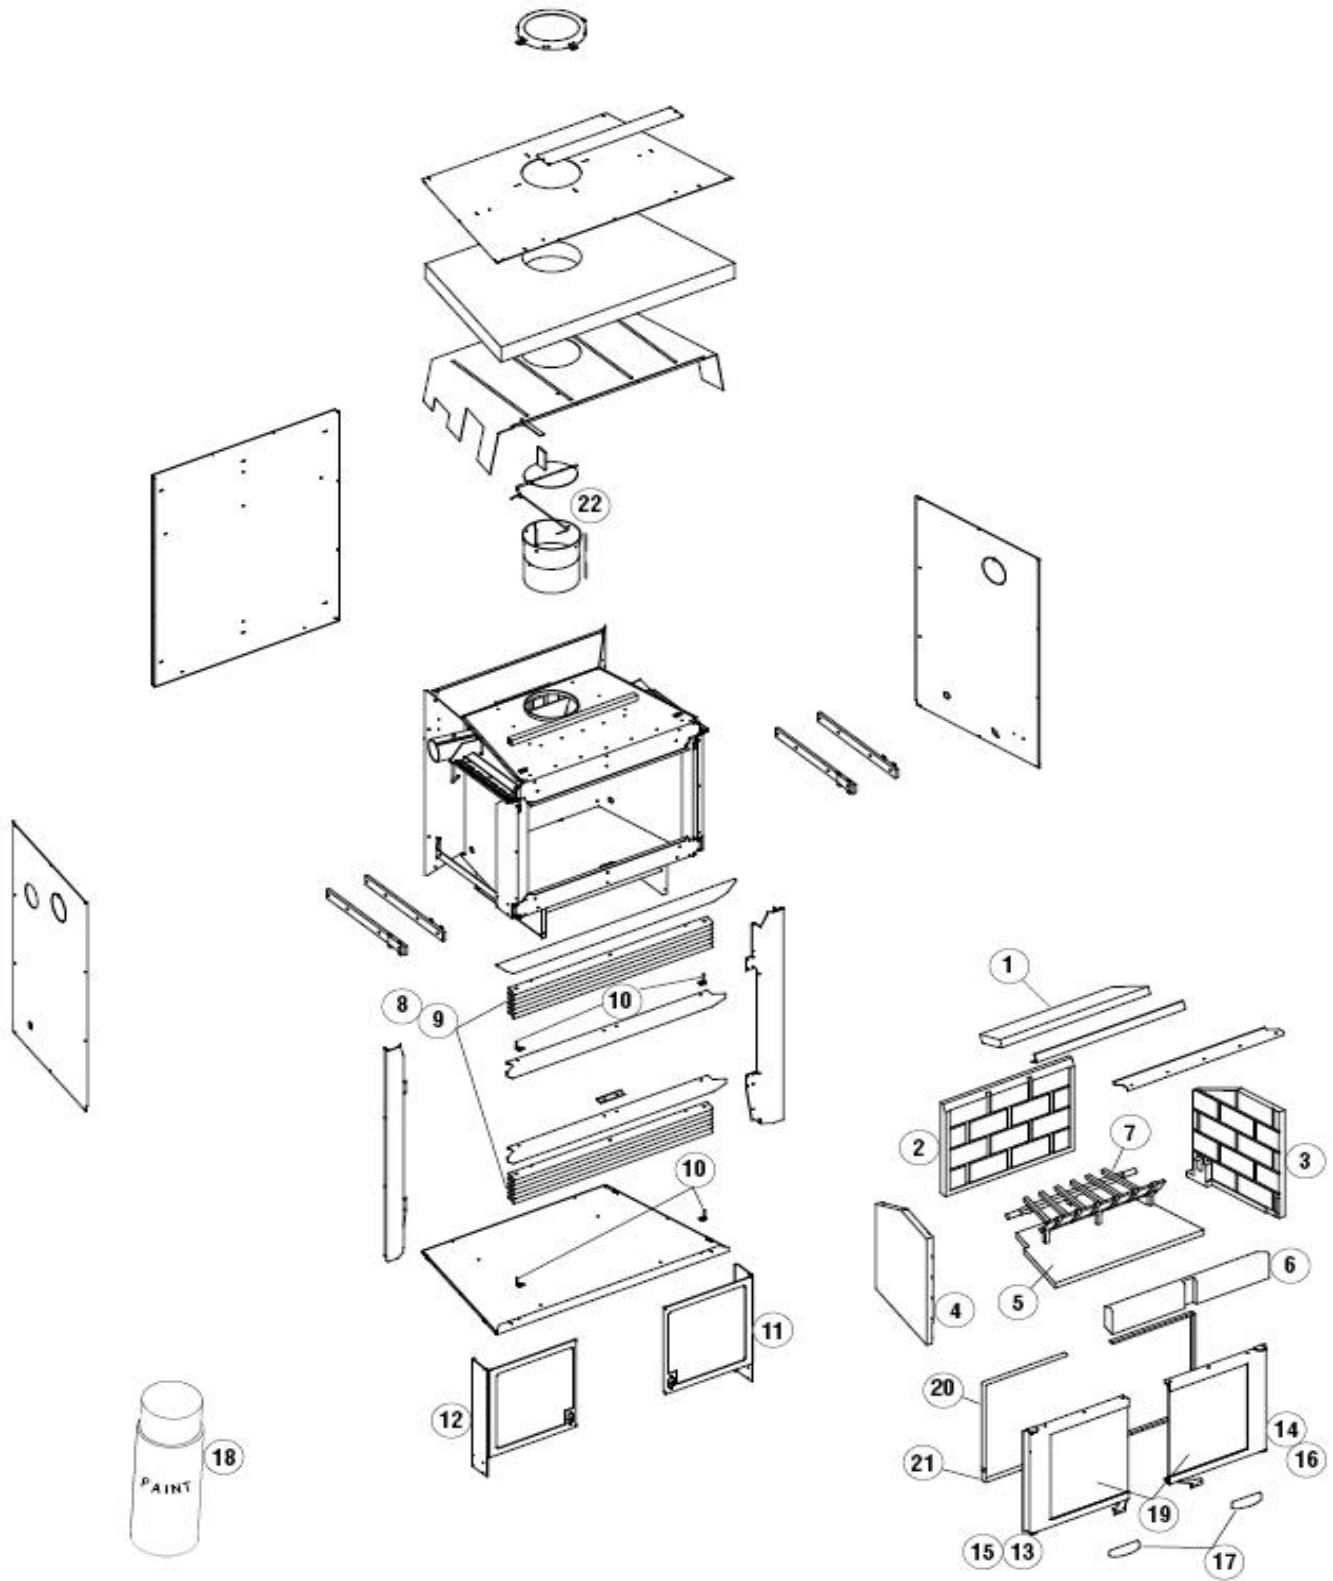

NOTE: DIAGRAMS & ILLUSTRATIONS ARE NOT TO SCALE.