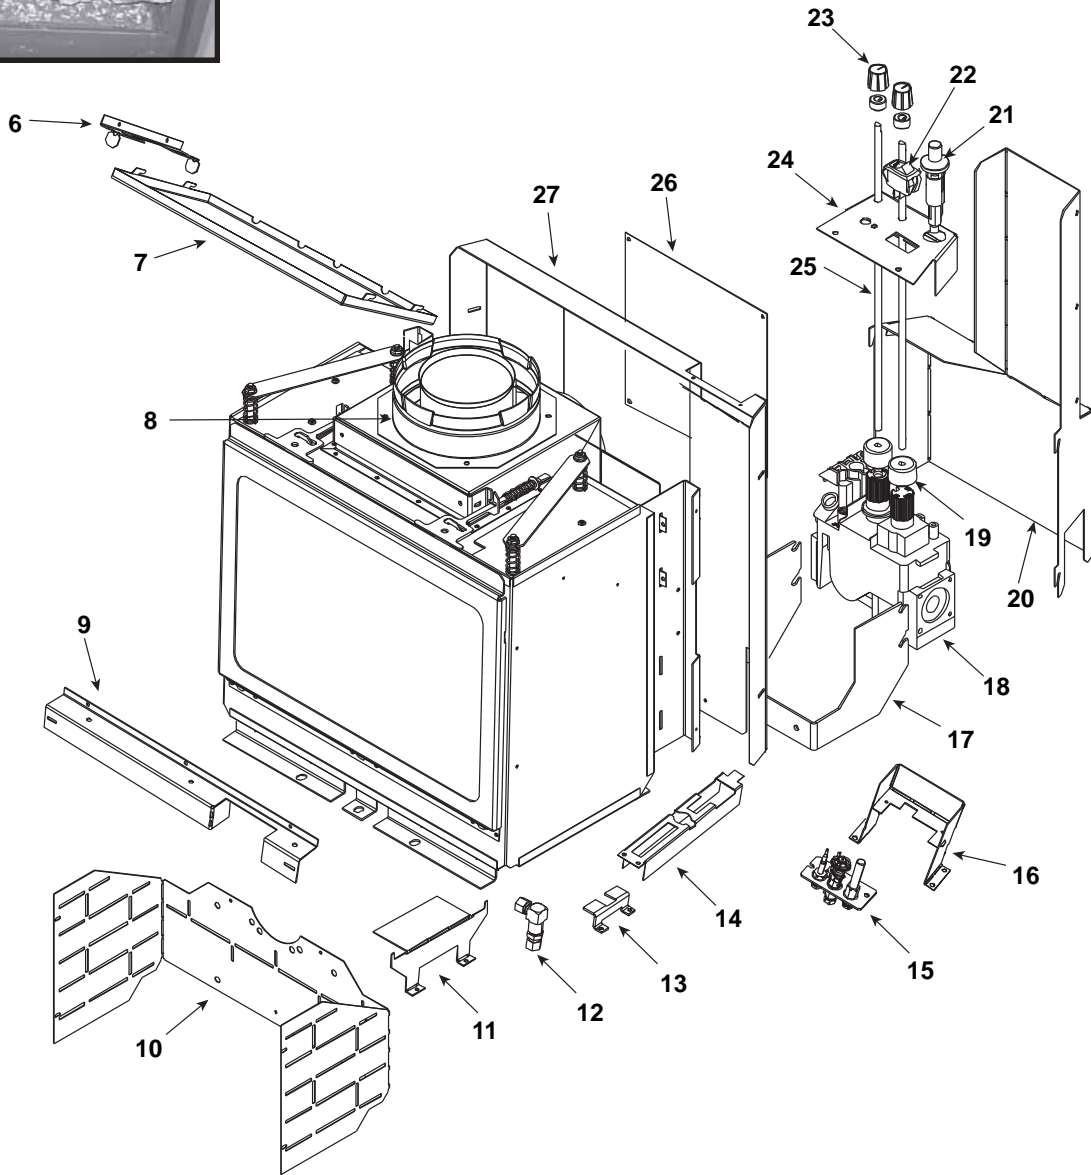

Gas Stove - DV

Beginning Manufacturing Date: April 2002
Ending Manufacturing Date: June 2010

Matte Black	Solitaire	839-1390	4/02 - 2/11
	Quartet	839-1460	4/02 - 8/05
Porcelain Creme	Solitaire	839-1400	5/02 - 5/04
	Quartet	839-1470	5/02 - 8/04
Porcelain Green	Solitaire	839-1410	4/02 - 3/04
	Quartet	839-1480	4/02 - 6/04

Porcelain Mahogany	Solitaire	839-1420	5/02 - 8/04
	Quartet	839-1440	4/02 - 2/11
Porcelain Midnite Blue	Solitaire	839-1430	4/02 - 4/03
		839-1431	7/03 - 6/04
	Quartet	839-1450	4/02 - 4/03
		839-1451	5/03 - 6/05
Powder Coat Creme	Quartet	SAPPH-D-CCR	9/05 - 5/06

Powder Coat Linden Green	Quartet	SAPPH-D-CLG	6/04 - 5/06
Powder Coat Sienna Bronze	Quartet	SAPPH-D-CSB	3/07 - 2/10
Powder Coat Willow	Quartet	SAPPH-D-CWL	3/07 - 2/10

Log Set Assembly

Part number list on following page.