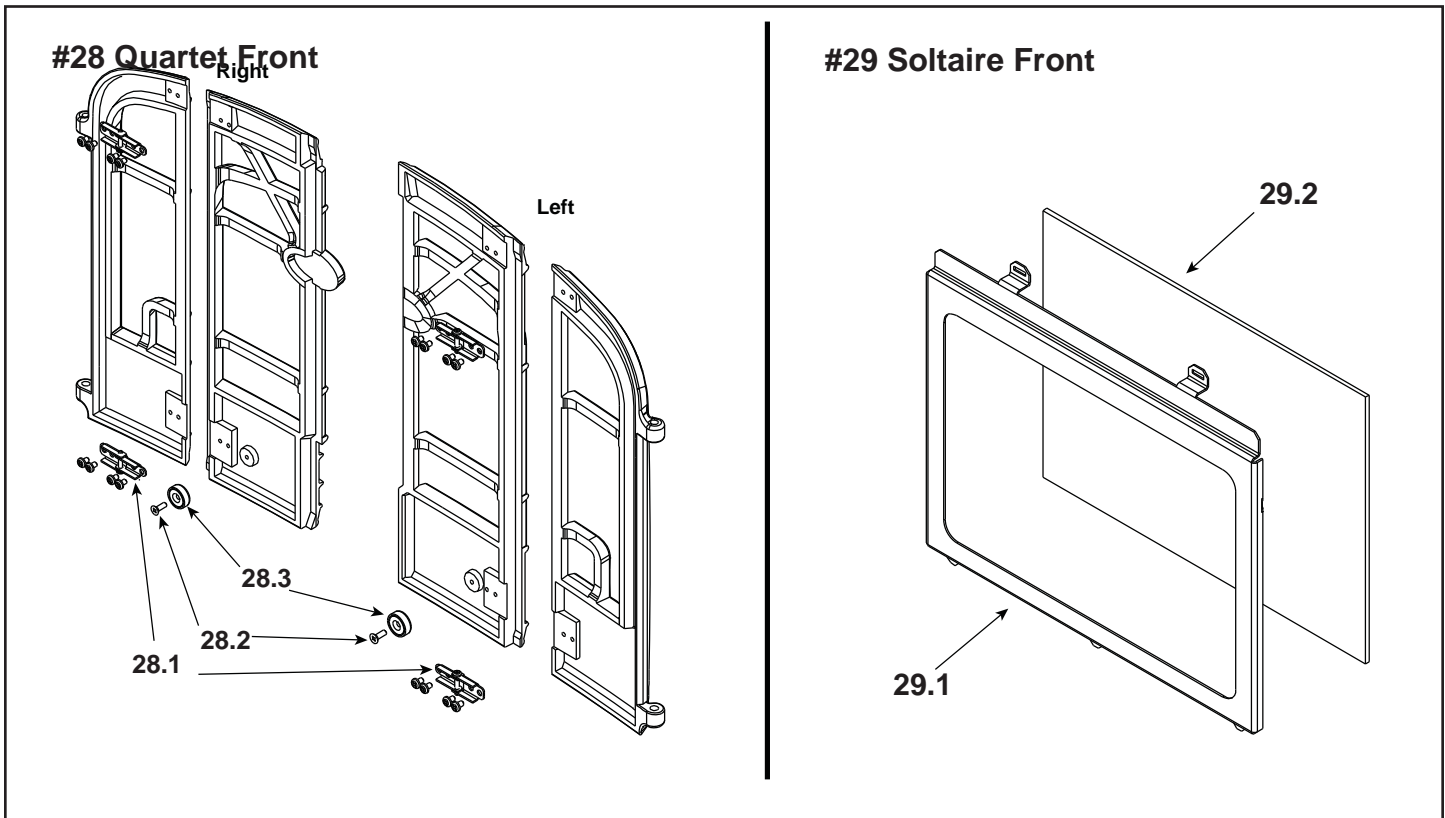

Beginning Manufacturing Date: April 2002
Ending Manufacturing Date: June 2010

IMPORTANT: THIS IS DATED INFORMATION. Parts must be ordered from a dealer or distributor. **Hearth and Home Technologies does not sell directly to consumers.** Provide model number and serial number when requesting service parts from your dealer or distributor.

Stocked at Depot

ITEM	DESCRIPTION	COMMENTS	PART NUMBER	
28	Door Assembly - Quartet	Right, Cast	454-5010	
		Left, Cast	454-5020	
	Door Assembly - Quartet, Right	Black	454-5010MBK	
		Mahogany	454-5010PMH	
		Sienna Bronze	454-5010CSB	
		Willow	454-5010CWL	
	Door Assembly - Quartet, Left	Black	454-5020MBK	
		Mahogany	454-5020PMH	
Sienna Bronze		454-5020CSB		
Willow		454-5020CWL		
28.1	Hinge Assembly		454-5030	
28.2	Screw, Flat Head Philips 8-32 x 1/2	Pkg of 10	832-0860	
	Firescreen, Quartet	Quartet Only	844-9000	
28.3	Magnet, Round		SRV7000-140	
29.1	Door Assembly - Solitaire		455-5180	
29.2	Glass Assembly	17.19 W x 12.32 H	7010-017	Y
	Glass Gasket - Field Cut to Size	Qty: 10 Ft	844-3010	Y
	Tape, Door Corner - Field Cut to Size	Qty: 1 Ft	SRV7027-227	
	Trim Kit Door, Gold	No Longer Available	844-0120