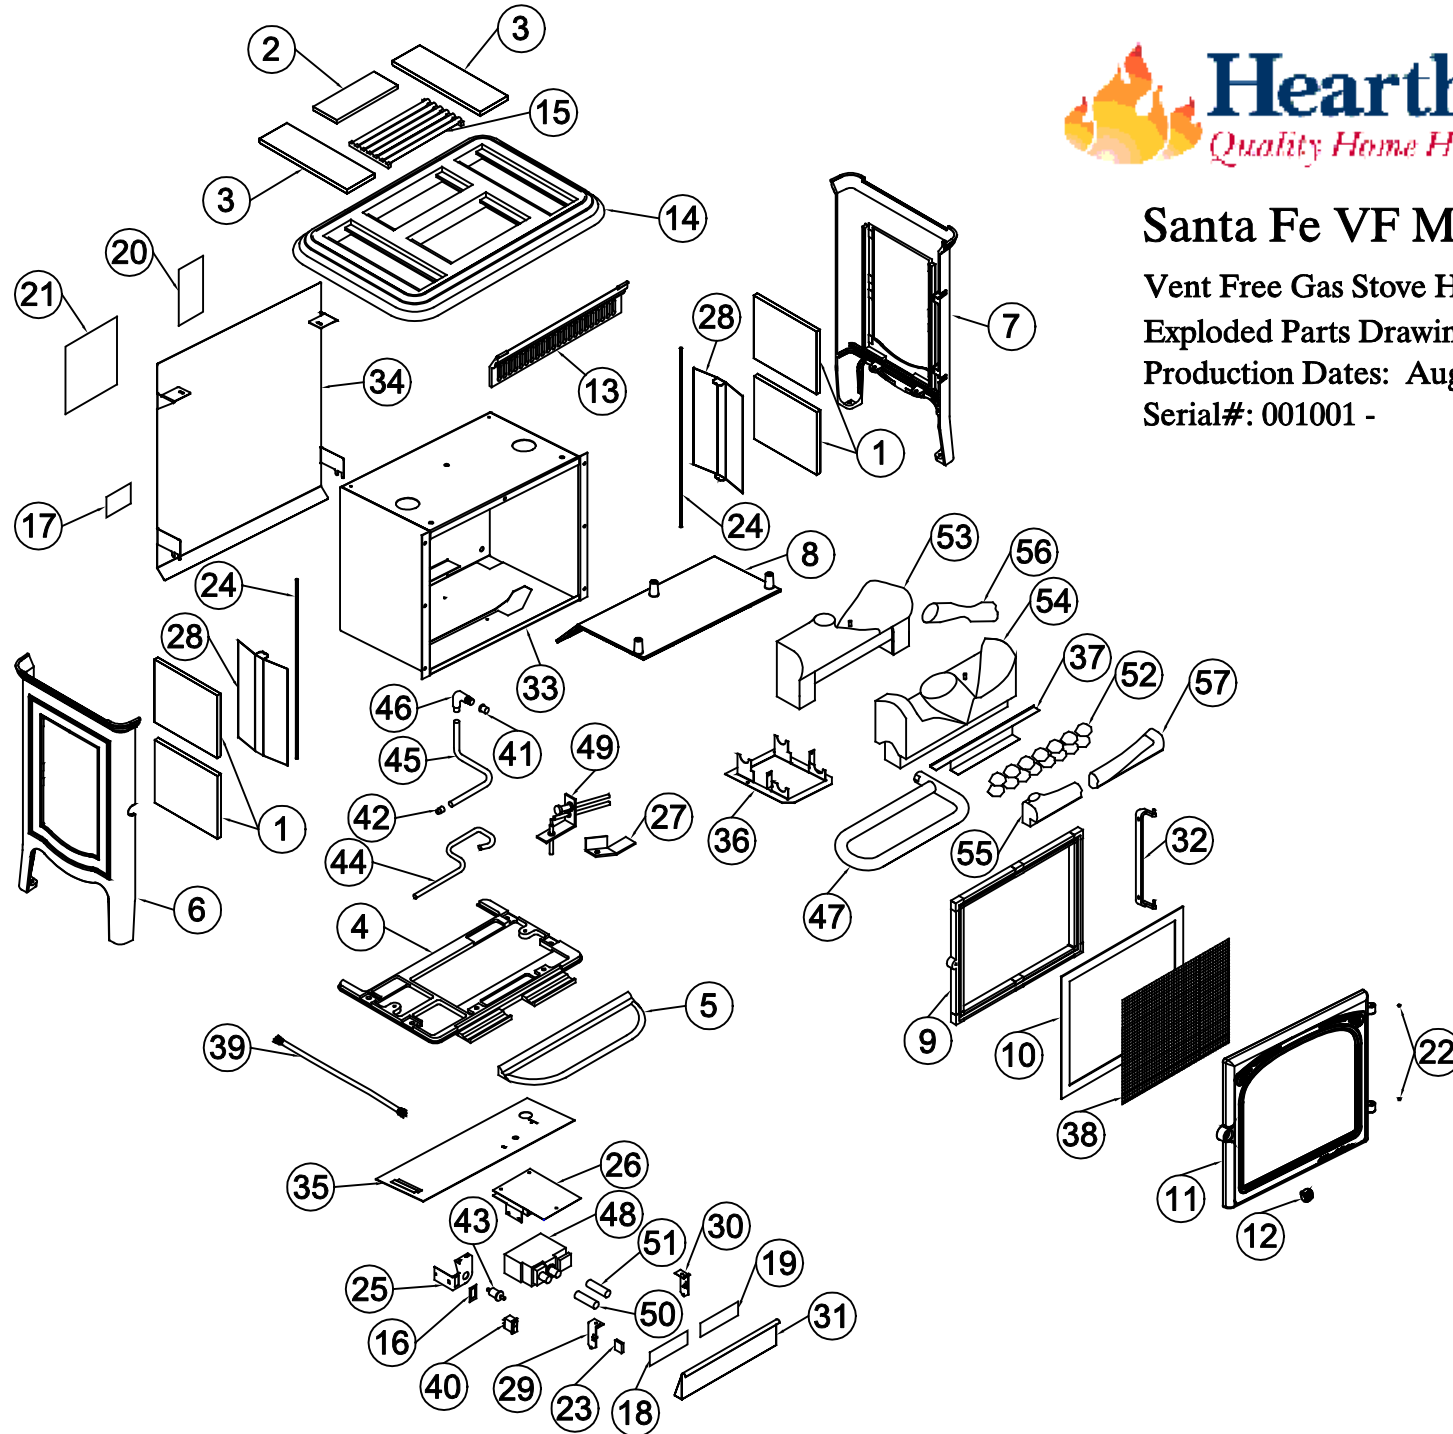

## Santa Fe VF Model #8780

Vent Free Gas Stove Heater

Exploded Parts Drawing Revision 0.0

Production Dates: August 2002 -

Serial#: 001001 -

Model: Santa Fe VF #8780

[Link to Main Menu](#)

Production Dates: August 2002 -

Serial #: 001001 -

Note: Color must be specified for cast iron parts which are available in enamel and stones in marble or granite.

Key	Part #	Description
1	1741-351	Side Stone - Pol 7 1/2 x 6 1/2 Tuc/San
2	1741-352	Top Center Stone-Pol 8 5/8 x 3 5/8 Tuc VF/San
3	1741-680	Top Side Stone-Pol 5 1/4 x 10 11/32 San VF/San
4	2710-600	Bottom - Cast
5	2710-610	Ashlip - Cast
6	2710-620	Left Side - Cast
7	2710-625	Right Side - Cast
8	2710-627	Firebox Baffle Cast
9	2710-630	Door Frame - Cast
10	2710-640	Glass Retainer Frame - Cast
11	2710-650	Door - Cast
12	2710-655	Door Handle - Cast
13	2710-660	Front Grille - Cast
14	2710-670	Top - Cast
15	2710-810	Top Grille - Cast
16	3300-334	On/Off/T-Stat Label
17	3300-512	Combust & Vent Warning Label
18	3300-524	Left Lighting Instructions
19	3300-525	Right Lighting Instructions
20	3300-526	Installation Instructions Label
21	3300-561	San VF Safety/Rating Label
22	4700-0600	Hinge Cap - Black Oxide
23	4700-0795	Valve Door Magnet
24	5210-3070	Threaded Rod 1/4 - 20 x 1 9/4 x 3/4
25	5300-066	Piezo/On-Off Switch Brackett
26	5300-080	Valve Bracket
27	5710-131	ODS Pilot Bracket
28	5710-470	Stone Clip
29	5760-010	Left Valve Door Bracket