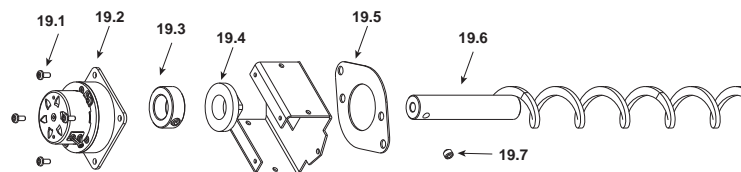

IMPORTANT: THIS IS DATED INFORMATION. When requesting service or replacement parts for your appliance please provide model number and serial number. All parts listed in this manual may be ordered from an authorized dealer.

**Stocked
at Depot**

ITEM	DESCRIPTION	COMMENTS	PART NUMBER	
1	Hopper Lid		SRV7050-132	
	Hopper Lid Stop (Prep Rod)		SRV7050-126	
2	Top		SRV7050-101	
3	Door Hinge Assembly		SRV7019-014	
	Hinge, Door, Male		450-2810	
4	Baffle Assembly		7001-034	Y
5	Brick, Left / Right, Cast		414-0270	
6	Brick, Center, Cast		414-0260	
7	Snap Disc, 110-20, #1		SRV230-1220	Y
8	Blower, Convection		812-4900	Y
	Blower Magnet	Pkg of 10	7019-188/10	Y
9	Pedestal Side Curtain		SRV7050-105	
10	Side Curtain Assembly		SRV7050-005	
11	Pedestal Back		SRV7050-134	
12	Vacuum Switch		SRV7000-531	Y
13	Control Board 3 Speed		SRV7000-205	Y
14	Wire Harness / Junction Box		SRV7001-194	Y
	Switch, 3-Position - Heat Output Rocker Switch		812-3500	Y
15	Back		SRV7050-102	
16	Exhaust Transition Assembly		SRV7001-009	
17	Blower, Exhaust		812-4400	Y
	Gasket, Exhaust Blower (Between...)	Housing & Stove	240-0812	Y
		Motor & Housing	812-4710	Y
18	Snap Disc #2		SRV7000-268	Y

#19 Feed Assembly

19	Feed Assembly		812-4760	Y
19.1	Screw 8-32 x 3/8	Pkg of 40	225-0500/40	Y
19.2	Feed Motor		812-4421	Y
19.3	Collar, Set, 7/8		229-0520	
19.4	Bearing, Feed System, Nylon		SRV7000-598	Y
19.5	Gasket, Feed Motor		240-0731	Y
19.6	Feed Spring Assembly (Only)		SRV7001-046	Y
19.7	Screw, 5/16-18 x 1/4	Pkg of 25	225-0550/25	Y
20	Snap Disc, Manual Reset #3		SRV230-1290	Y

Additional service part numbers appear on following page.