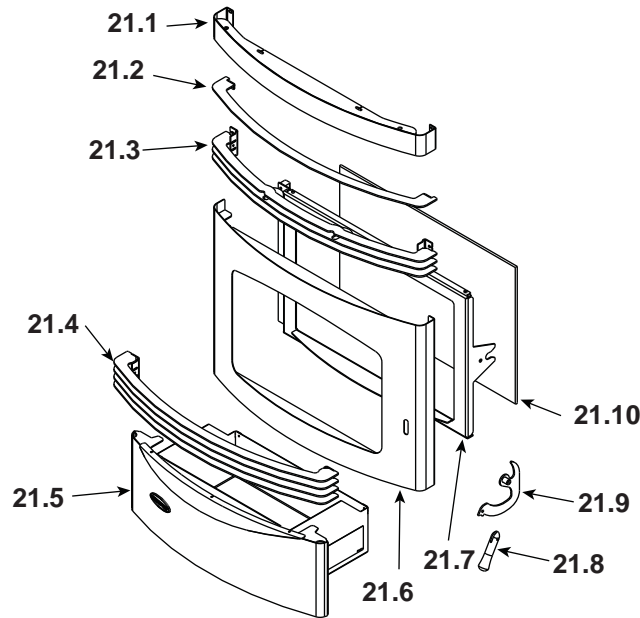

#21 Face Assembly

IMPORTANT: THIS IS DATED INFORMATION. When requesting service or replacement parts for your appliance please provide model number and serial number. All parts listed in this manual may be ordered from an authorized dealer.

**Stocked
at Depot**

ITEM	DESCRIPTION	COMMENTS	PART NUMBER	
21.1	Top Face Assembly		7019-047	
21.2	Grill Bar (Scraper)	Black	7019-119	
21.3	Upper Grill Assembly	Black, 3 Pc	7019-007	
21.4	Lower Grill Assembly	Black, 4 Pc	7019-008	
	Grill Bracket Cover		7019-199	
21.5	Ash Drawer Assembly		SRV7050-002	
	Logo, Quadra-Fire	Gold	200-3180	
		Nickel	200-3240	
21.6	Face Assembly		SRV7019-045	
21.7	Door Assembly		7019-013	
21.8	Door Handle Black Nickel		7019-174	
21.9	Door Latch Assembly		7019-015	
21.10	Glass Assembly/w gasket - 17-1/4 in. W x 11-5/8 in H		7001-038	Y
	Door Handle Assembly		SRV7019-037	
	Face Skin Assembly		SRV7019-046	
	Gasket, Tadpole, 3/8 - Field Cut to Size	10 Ft	842-5130	Y
	Hinge, Female		450-2910	
	Pin 3/16 x 1/2		7000-229	
	Retainer, Rope		7001-192	Y
	Tape, 1/2" x 1/16 - Field Cut to Size	10 Ft	240-0290/10	Y
	Tape, Door Corner - Field Cut to Size	1 Ft	SRV7027-227	Y

Additional service part numbers appear on following page.