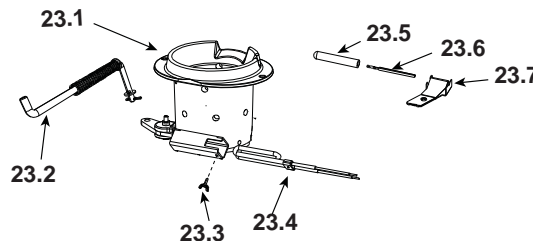

#23 Firepot, Ignitor, & Thermocouple

23.1	Firepot Assembly		SRV414-5200	Y
	Bolt, Firepot, 1-1/4" Long	Pkg of 25	225-0120/25	
	Bushing, Firepot		410-8320	
23.2	Floor, Firepot		414-0290	Y
	Gasket, Firepot		240-0930	Y
	Nut, Lock 1/4-20	Pkg of 25	226-0090/25	
23.3	Pull Rod Assembly		7001-010	Y
	Spring, Firepot		200-2050	
23.4	Wing Thumb Screw 8-32X1/2	Pkg of 24	7000-223/24	Y
23.5	Heating Element Assembly 18" (Loop Igniter)	Pkg of 1	SRV7000-462	Y
		Pkg of 10	SRV7000-462/10	Y
23.6	Thermocouple Clamp		SRV7001-203	Y
23.7	Thermocouple		812-4470	Y
23.8	Thermocouple Cover	Pkg of 10	812-4920	

Additional service part numbers appear on following page.