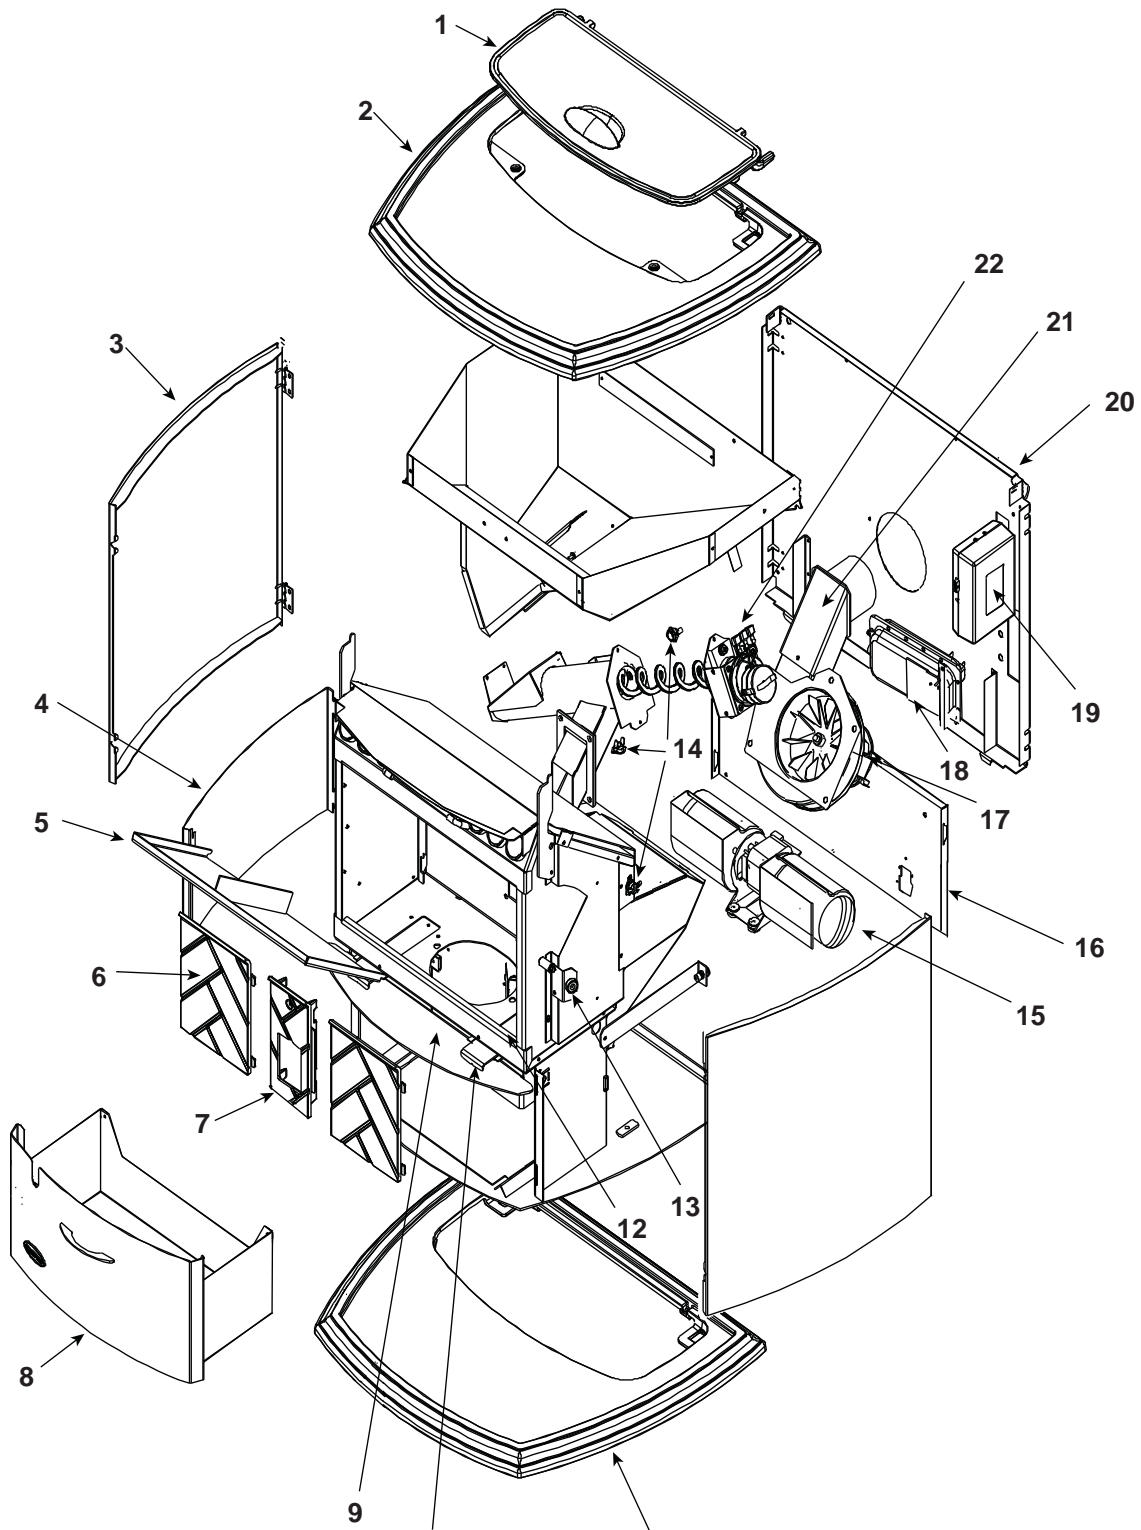

SANTA-FE (6/03 - 4/04), SANTAFE-B (4/04 - 7/09), SANTAFE-B1 (10/05 - 7/09)

Part number list on following page.

IMPORTANT: THIS IS DATED INFORMATION. Parts must be ordered from a dealer or distributor. **Hearth and Home Technologies does not sell directly to consumers.** Provide model number and serial number when requesting service parts from your dealer or distributor.

**Stocked
at Depot**

ITEM	DESCRIPTION	COMMENTS	PART NUMBER	
1	Hopper Lid Assembly		7001-007	
	Hopper Lid		7001-129	
	Hopper Lid Stop		7001-131	
2	Top Assembly		7001-016	
	Bumper, Rubber	Pkg of 12	SRV224-0340/12	
3	Side Curtain Assembly	Pre 1628125	7001-008	
		Post 1628125	SRV7001-023	
4	Curtain, Pedestal Side		7001-169	
5	Baffle Assembly		UK-30KPEL	Y
6	Brick, Left / Right, Cast		414-0270	
7	Brick, Center, Cast		414-0260	
8	Ash Pan Assembly		7001-004	
	Logo, Quadra-Fire, Black	Pkg of 10	7000-649/10	
9	Ash Catcher		7001-116	
10	Plate, Ash Cleanout		7001-186	
11	Pedestal Base, Cast	No longer available	811-0840	
12	Deflector, Bottom Airwash		413-0680	
13	Bracket, Magnet		7001-175	
14	Snap Disc, 110-20 (Lower)		SRV230-1220	Y
	Snap Disc (Middle)	Pre 0071642320	230-1960	Y
		Post 0071642320	SRV7000-268	Y
	Snap Disc, Manual Reset #3 (Upper)		SRV230-1290	Y
15	Blower, Convection		812-4900	Y
	Blower Magnet	Pkg of 10	7019-188/10	
16	Pedestal Back		SRV7001-118	
17	Blower, Exhaust		812-4400	Y
	Gasket, Exhaust Blower (between...)	...Housing & Stove	240-0812	Y
		...Motor & Housing	812-4710	Y
18	Vacuum Switch		SRV7000-531	Y
19	Control Board 3 Speed		SRV7000-704	Y
20	Back		SRV7001-173	
21	Exhaust Transition Assembly		SRV7001-009	

Additional service part numbers appear on following page.