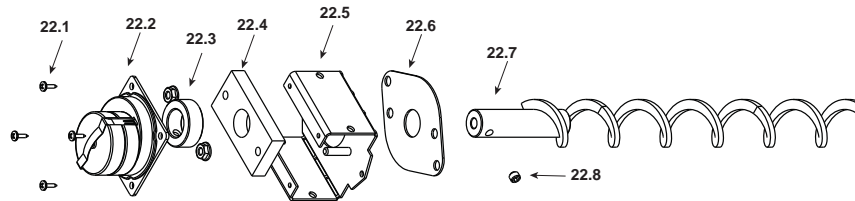

#22 Feed Assembly

IMPORTANT: THIS IS DATED INFORMATION. Parts must be ordered from a dealer or distributor. **Hearth and Home Technologies does not sell directly to consumers.** Provide model number and serial number when requesting service parts from your dealer or distributor.

Stocked at Depot

ITEM	DESCRIPTION	COMMENTS	PART NUMBER	
22	Feed Assembly		812-4760	Y
22.1	Screw 8-32 x 3/8	Pkg of 40	225-0500/40	Y
22.2	Feed Motor		812-4421	Y
22.3	Collar, Set, 7/8		229-0520	
22.4	Bearing, Feed System, Nylon		410-0552	Y
22.5	Feed Motor Bracket Assembly	No longer available	7001-039	
22.6	Gasket, Feed Motor		240-0731	Y
22.7	Feed Spring Assembly (Only)		SRV7001-046	Y
22.8	Screw, 5/16-18 x 1/4	Pkg of 25	225-0550/25	Y
	Plate, Feed Motor Mount	No longer available	412-0240