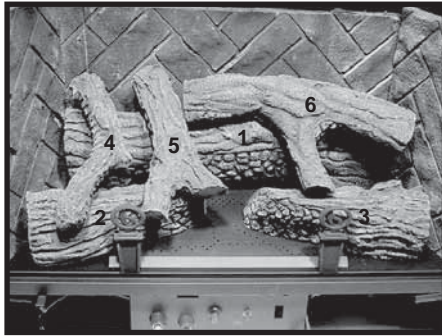

Log Set Assembly

IMPORTANT: THIS IS DATED INFORMATION. When requesting service or replacement parts for your appliance please provide model number and serial number. All parts listed in this manual may be ordered from an authorized dealer.

**Stocked
at Depot**

ITEM	DESCRIPTION	COMMENTS	PART NUMBER	
	Log Set Assembly		LOGS-QVI35	Y
1	Log 1		SRV330-701	
2	Log 2		SRV330-702	
3	Log 3		SRV330-703	
4	Log 4		SRV340-705	
5	Log 5		SRV330-704	
6	Log 6		SRV330-706	
7	Fireplace Termination Assembly		319-213A	
	Flex Pipe Handle		438-351	
8	Refractory Kit		BRICK-QVI35	
9	Burner		339-176A	Y
10	Andirons	Pre Nov 2008	80784	
		Post Nov 2008	2014-300	
11	Piezo Ignitor		291-513	Y
12	Flame Control Knob		571-533	Y
13	Glass Door Assembly		GLA-339	Y
14	Rheostat Knob		100-512	Y
15	Pilot Control Knob		571-534	Y
16	Control Panel		319-129	
17	On/Off Rheostat		319-510A	Y
18	Blower		GFK-160A	
19	Junction Box		040-250A	Y