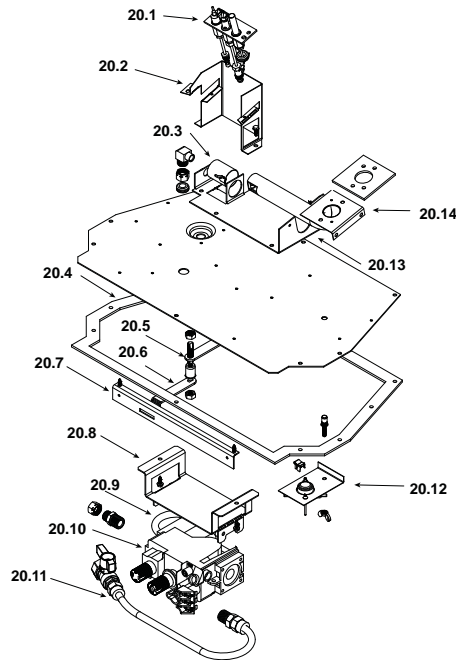

#20 Valve Assembly

IMPORTANT: THIS IS DATED INFORMATION. When requesting service or replacement parts for your appliance please provide model number and serial number. All parts listed in this manual may be ordered from an authorized dealer.

**Stocked
at Depot**

ITEM	DESCRIPTION	COMMENTS	PART NUMBER	
20.1	Pilot Assembly NG		2103-010	Y
	Pilot Assembly LP		2103-011	Y
	Pilot Tube		SRV485-301	Y
	Thermocouple		2103-511	Y
	Thermopile		2103-512	Y
20.2	Pilot Bracket		319-164	
20.3	Shutter Bracket Assembly		2026-130	Y
20.4	Valve Plate Gasket		319-401	
20.5	Top Handle		319-170	
20.6	Bottom Handle		319-168	
20.7	Bracket		319-120	
20.8	Valve Bracket		319-146	
20.9	Flexible Gas Connector		477-301A	Y
20.10	Valve NG		230-0710	Y
	Valve LP		230-0720	Y
20.11	Flex Ball Valve Assembly		531-320A	Y
20.12	Temp Sensor Switch		046-018A	Y
20.13	Bracket: Burner Support		319-166	
20.14	Burner		319-336	Y
	Orifice NG (#32C)		582-832	Y
	Orifice LP (#51C)		582-851	Y

Additional service part numbers appear on following page.