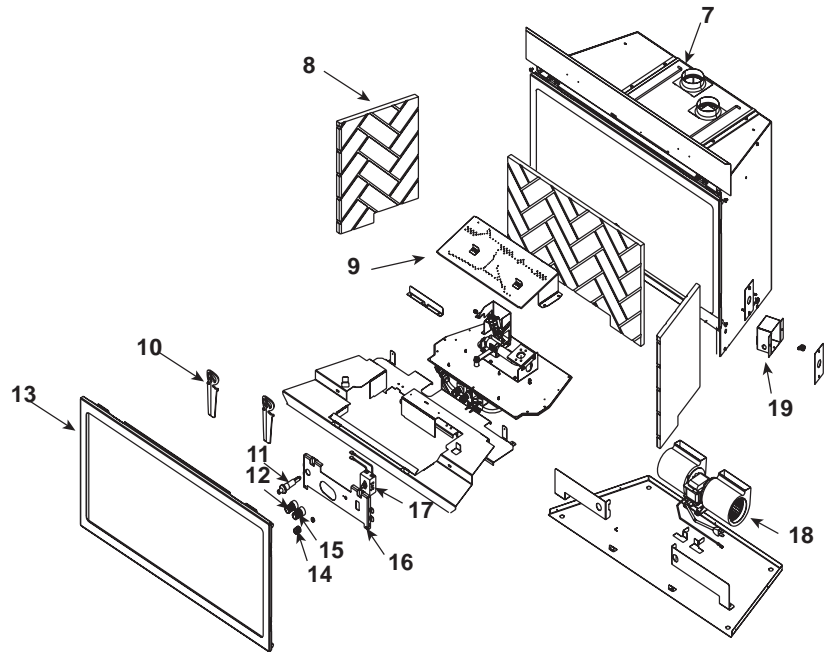

Log Set Assembly

IMPORTANT: THIS IS DATED INFORMATION. When requesting service or replacement parts for your appliance please provide model number and serial number. All parts listed in this manual may be ordered from an authorized dealer.

**Stocked
at Depot**

ITEM	DESCRIPTION	COMMENTS	PART NUMBER	
	Log Set Assembly		LOGS-QVI35	Y
1	Log 1		SRV330-701	
2	Log 2		SRV330-702	
3	Log 3		SRV330-703	
4	Log 4		SRV340-705	
5	Log 5		SRV330-704	
6	Log 6		SRV330-706	
7	Fireplace Termination Assembly		319-213A	
	Flex Pipe Handle		438-351	
8	Refractory Kit		BRICK-QVI35	
9	Burner		339-176A	Y
10	Andirons	Pre Nov 2008	80784	
		Post Nov 2008	2014-300	
11	Piezo Ignitor		291-513	Y
12	Flame Control Knob		571-533	Y
13	Glass Door Assembly		GLA-339	Y
14	Rheostat Knob		100-512	Y
15	Pilot Control Knob		571-534	Y
16	Control Panel		319-129	
17	On/Off Rheostat		319-510A	Y
18	Blower		GFK-160A	
19	Junction Box		040-250A	Y