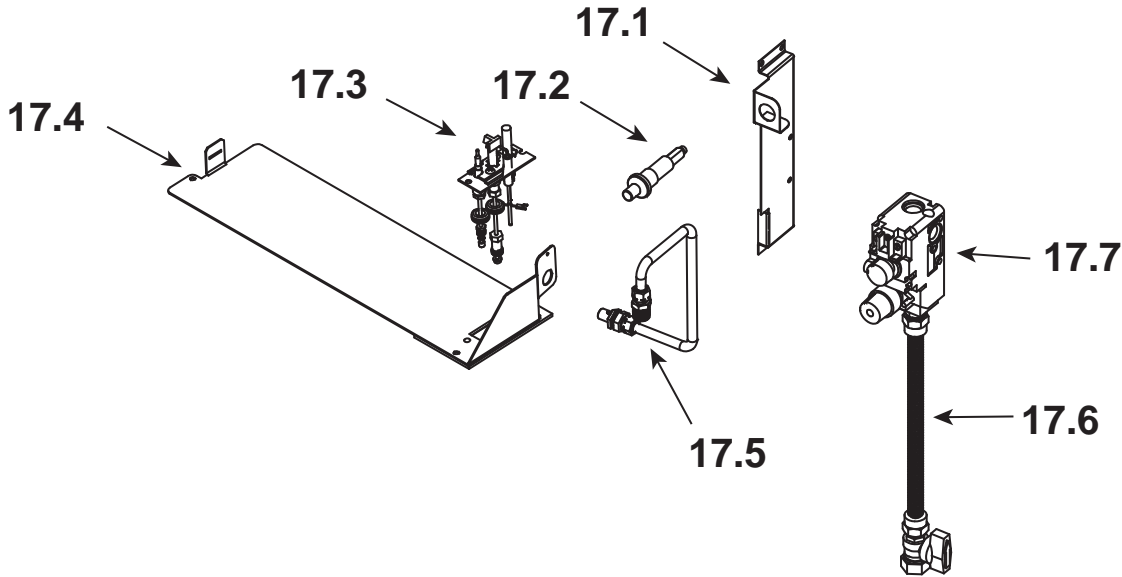

#17 Pilot Valve Assembly

IMPORTANT: THIS IS DATED INFORMATION. When requesting service or replacement parts for your appliance please provide model number and serial number. All parts listed in this manual may be ordered from an authorized dealer.

Stocked at Depot

ITEM	DESCRIPTION	COMMENTS	PART NUMBER	
17.1	Valve Bracket		2019-105	
17.2	Piezo Ignitor		291-513	Y
17.3	Pilot Assembly NG		530-510A	Y
	Pilot Assembly LP		530-511A	Y
	Pilot Tube		SRV485-301	Y
	Thermocouple		446-511	Y
	Thermopile		2103-512	Y
17.4	Burner Drop Plate		2019-164	
17.5	Flexible Gas Connector		567-301A	Y
17.6	Flex Ball Valve Assembly		302-320A	Y
17.7	Valve NG		060-522	Y
	Valve LP		060-523	Y
	Orifice NG (#36B)		567-801	Y
	Orifice LP (#52B)		074-801	Y

Additional service part numbers appear on following page.