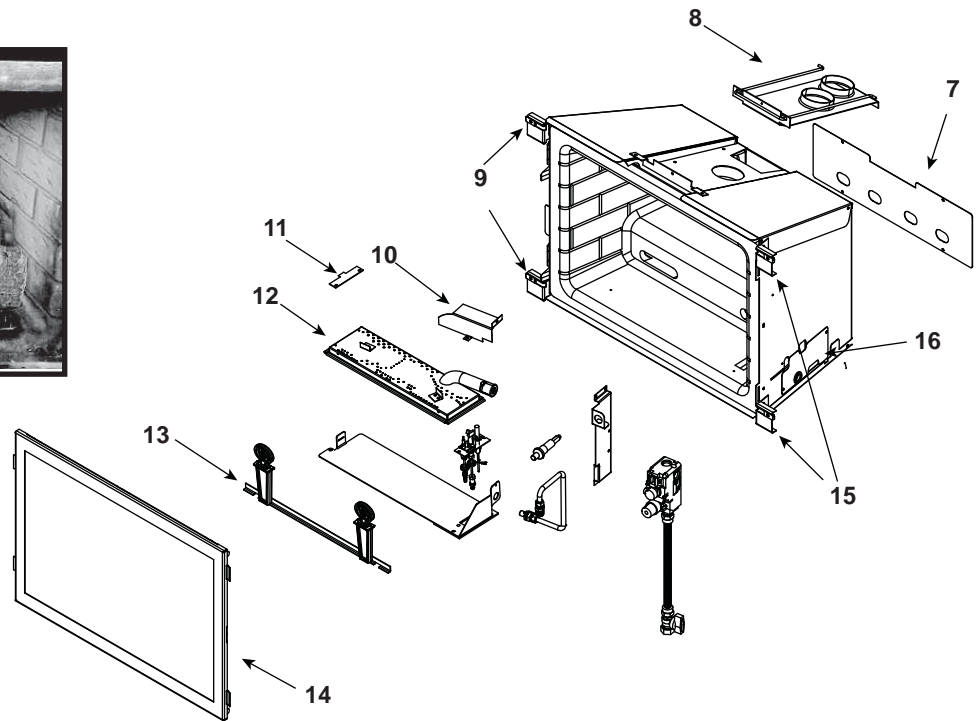

Log Set Assembly

IMPORTANT: THIS IS DATED INFORMATION. When requesting service or replacement parts for your appliance please provide model number and serial number. All parts listed in this manual may be ordered from an authorized dealer.

**Stocked
at Depot**

ITEM	DESCRIPTION	COMMENTS	PART NUMBER	
	Log Set Assembly		LOGS-2031	Y
1	Log 1		SRV2032-701	
2	Log 2		SRV2032-702	
3	Log 3		SRV2032-703	
4	Log 4		SRV340-704	
5	Log 5		SRV340-705	
6	Log 6		SRV740-707	
7	Access Plate: Fan		2019-111	
8	Slide Plate Assembly		2019-096	
	Slide Plate Handle		2019-201	
9	Glass Latch Assembly	Pkg of 2	386-122A/2	Y
10	Air Baffle		2019-165	
11	Burner Key		2019-166	
12	Burner NG, LP		2031-003	Y
13	Grate Assembly		2031-020	
	Andirion		434-0450	
14	Glass Door Assembly		GLA-2019	Y
15	Glass Latch Assembly	Qty 2req	339-121A	
16	Access Plate		2019-116