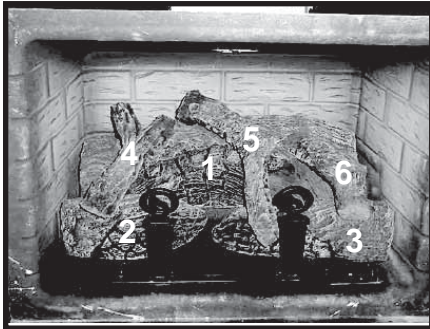

Log Set Assembly

IMPORTANT: THIS IS DATED INFORMATION. When requesting service or replacement parts for your appliance please provide model number and serial number. All parts listed in this manual may be ordered from an authorized dealer.

**Stocked
at Depot**

ITEM	DESCRIPTION	COMMENTS	PART NUMBER	
	Log Set Assembly		LOGS-2031	Y
1	Log 1		SRV2032-701	
2	Log 2		SRV2032-702	
3	Log 3		SRV2032-703	
4	Log 4		SRV340-704	
5	Log 5		SRV340-705	
6	Log 6		SRV740-707	
7	Access Plate: Fan		2019-111	
8	Slide Plate Assembly		2019-096	
	Slide Plate Handle		2019-201	
9	Glass Latch Assembly	Pkg of 2	386-122A/2	Y
10	Air Baffle		2019-165	
11	Burner Key		2019-166	
12	Burner NG, LP		2031-003	Y
13	Grate Assembly		2031-020	
	Andirion		434-0450	
14	Glass Door Assembly		GLA-2019	Y
15	Glass Latch Assembly	Qty 2req	339-121A	
16	Access Plate		2019-116