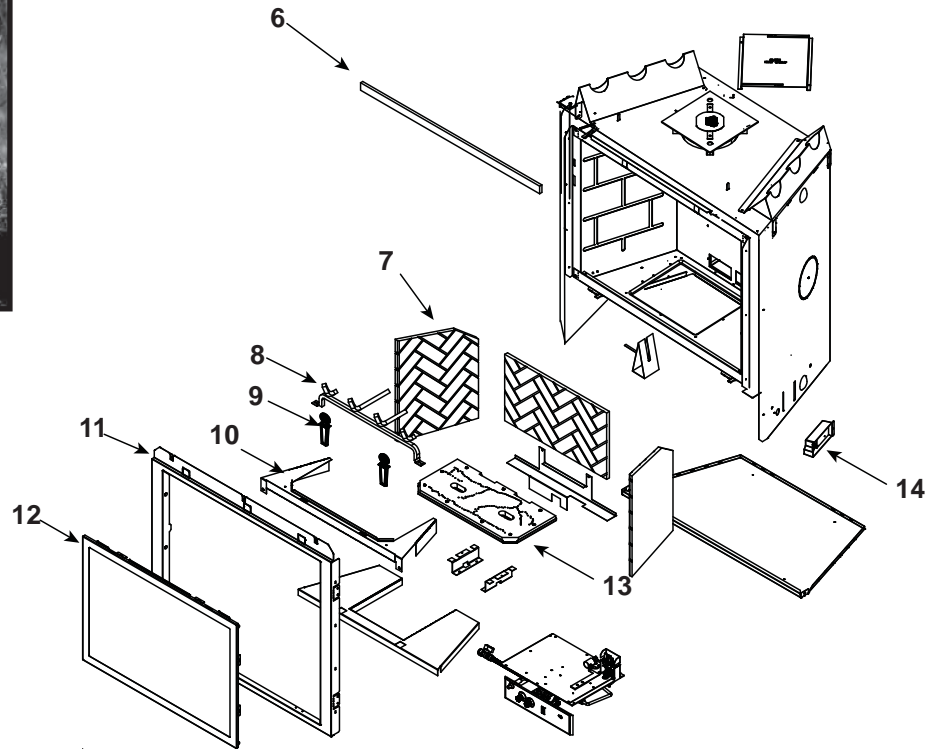

Log Set Assembly

IMPORTANT: THIS IS DATED INFORMATION. When requesting service or replacement parts for your appliance please provide model number and serial number. All parts listed in this manual may be ordered from an authorized dealer.

Stocked at Depot

ITEM	DESCRIPTION	COMMENTS	PART NUMBER	Stocked at Depot
	Log Set Assembly		LOGS-2018	Y
1	Log 1		SRV2018-701	
2	Log 2		SRV385-736	
3	Log 3		SRV278-704	
4	Log 4		SRV2018-704	
5	Log 5		SRV780-707	
6	Non Combustible board		385-401	
7	Refractory Kit (Sold as set only)		BRICK-292	
8	Log Grate		2018-001	
9	Andirons	Pre Nov 2008	80784	
		Post Nov 2008	2014-300	
10	Base Refractory NG, LP		2018-100	
11	Surround		SRV2101-260	
12	Glass Door Assembly		GLA-6TRXI	Y
13	Burner		2018-005	Y
14	Junction Box		4021-013	Y