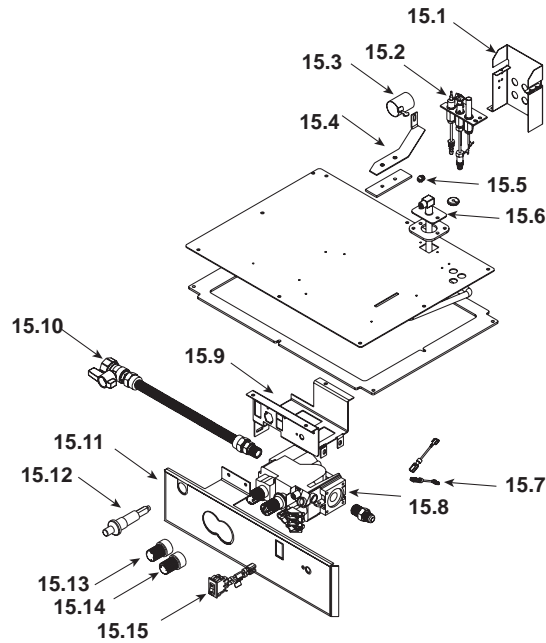

#15 Valve Assembly

IMPORTANT: THIS IS DATED INFORMATION. When requesting service or replacement parts for your appliance please provide model number and serial number. All parts listed in this manual may be ordered from an authorized dealer.

**Stocked
at Depot**

ITEM	DESCRIPTION	COMMENTS	PART NUMBER	
15.1	Pilot Bracket		2018-107	
15.2	Pilot Assembly NG		2103-010	Y
	Pilot Assembly LP		2103-011	Y
	Pilot Tube		SRV485-301	Y
	Thermocouple		2103-511	Y
	Thermopile		2103-512	Y
15.3	Shutter Sleeve		2026-130	Y
15.4	Shutter Bracket Assembly		2026-017	Y
15.5	Orifice NG (3.1 MM)		582-8310	Y
	Orifice LP (1.8 MM)		582-818	Y
15.6	Flexible Gas Connector		383-302A	Y
15.7	Wire Assembly		049-552A	Y
15.8	Valve NG		230-0710	Y
	Valve LP		230-0720	Y
15.9	Valve Bracket		2118-104	
15.10	Flex Ball Valve Assembly		302-320A	Y
15.11	Control Panel		291-125	
15.12	Piezo Ignitor		291-513	Y
15.13	Pilot Control Knob		571-534	Y
15.14	Flame Control Knob		571-533	Y
15.15	ON/OFF Rocker Switch		060-521A	Y

Additional service part numbers appear on following page.