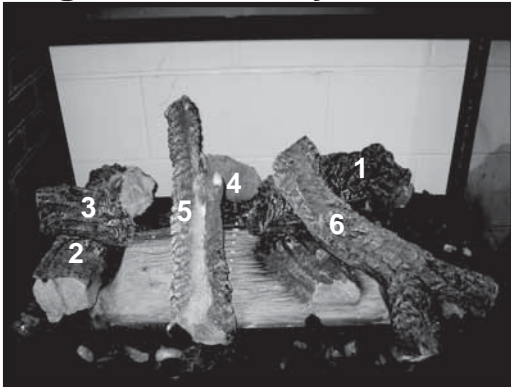

Log Set Assembly

IMPORTANT: THIS IS DATED INFORMATION. When requesting service or replacement parts for your appliance please provide model number and serial number. All parts listed in this manual may be ordered from an authorized dealer.

Stocked at Depot

ITEM	DESCRIPTION	COMMENTS	PART NUMBER	
	Log Set Assembly /Burner Assembly		SRV2005-006	Y
1	Log 1		SRV2005-701	
2	Log 2		SRV2005-700	
3	Log 3		SRV2005-702	
4	Log 4		SRV2005-703	
5	Log 5		SRV2005-704	
6	Log 6		SRV2005-705	
7	Refractory Side	Qty 2 req	SRV2005-730	
8	Log Set Assembly /Burner Assembly		SRV2005-006	Y
9	Glass Door Assembly		GLA-6TROC	Y
10	Grate Assembly		2005-012