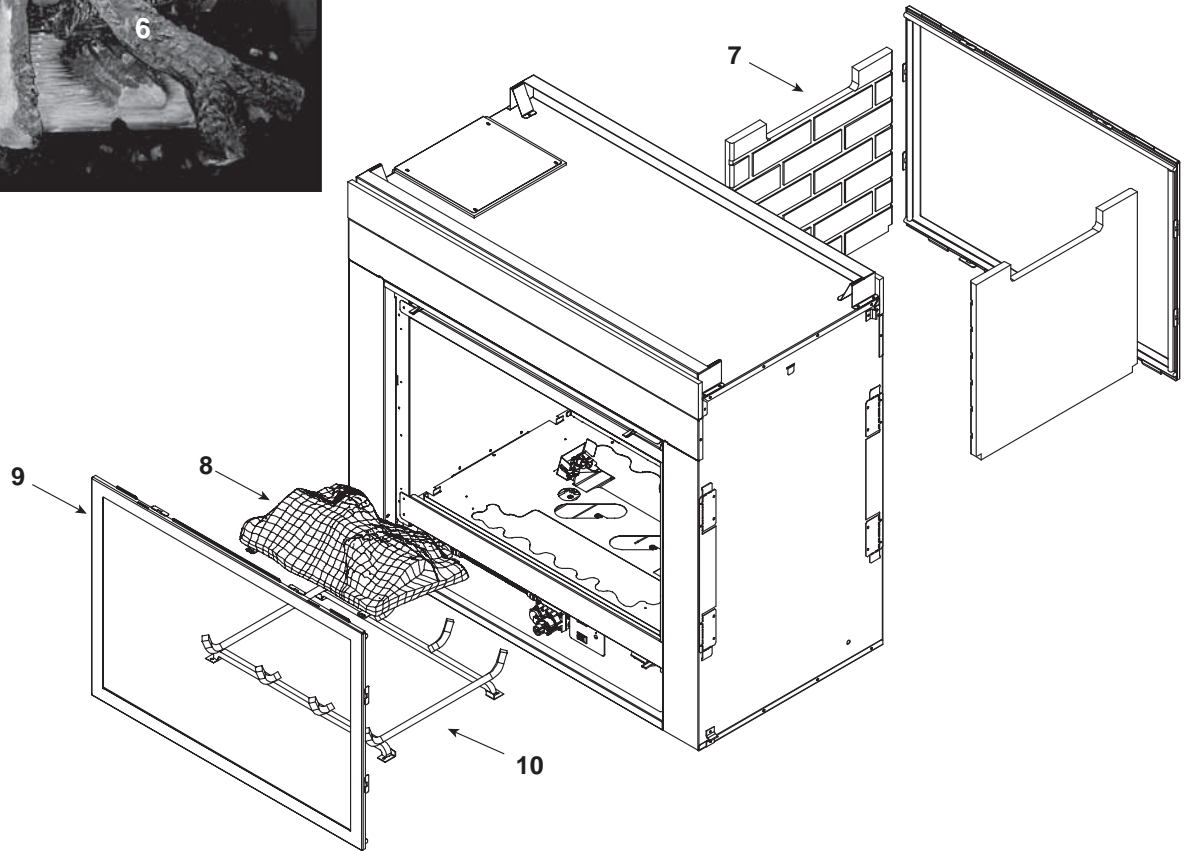

Log Set Assembly

IMPORTANT: THIS IS DATED INFORMATION. When requesting service or replacement parts for your appliance please provide model number and serial number. All parts listed in this manual may be ordered from an authorized dealer.

Stocked at Depot

ITEM	DESCRIPTION	COMMENTS	PART NUMBER	
	Log Set Assembly /Burner Assembly		SRV2005-006	Y
1	Log 1		SRV2005-701	
2	Log 2		SRV2005-700	
3	Log 3		SRV2005-702	
4	Log 4		SRV2005-703	
5	Log 5		SRV2005-704	
6	Log 6		SRV2005-705	
7	Refractory Side	Qty 2 req	SRV2005-730	
8	Log Set Assembly /Burner Assembly		SRV2005-006	Y
9	Glass Door Assembly		GLA-6TROC	Y
10	Grate Assembly		2005-012