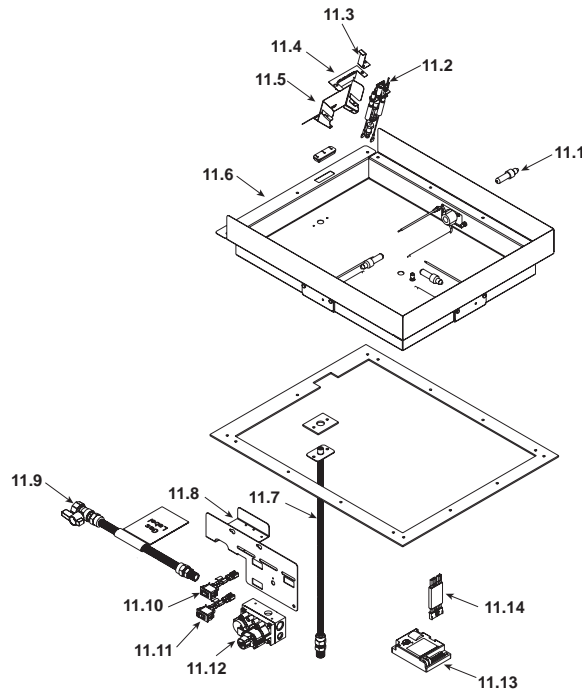

#11 Valve Assembly

IMPORTANT: THIS IS DATED INFORMATION. When requesting service or replacement parts for your appliance please provide model number and serial number. All parts listed in this manual may be ordered from an authorized dealer.

**Stocked
at Depot**

ITEM	DESCRIPTION	COMMENTS	PART NUMBER	
11.1	Light Bulb		700-540	Y
11.2	Pilot Assembly NG		385-510A	Y
	Pilot Assembly LP		385-511A	Y
	Pilot Tube		446-301	Y
11.3	Ground Strap		385-512	
11.4	Pilot Assembly Support		385-120	
11.5	Pilot Bracket		2005-118	
11.6	Ember Box Assembly		2005-114	Y
11.7	Flexible Gas Connector		2005-009	Y
11.8	Valve Bracket		2005-120	
11.9	Flex Ball Valve Assembly		302-320A	Y
11.10	On/Off Rocker Switch		060-511	Y
11.11	On/Off Wire Assembly		060-521A	Y
11.12	Valve NG		750-500	Y
	Valve LP		750-501	Y
11.13	Module		593-592	Y
11.14	Module Wire Assembly		593-590A	Y
	Orifice NG (#32)		582-832	Y
	Orifice LP (#50)		582-850	Y

Additional service part numbers appear on following page.