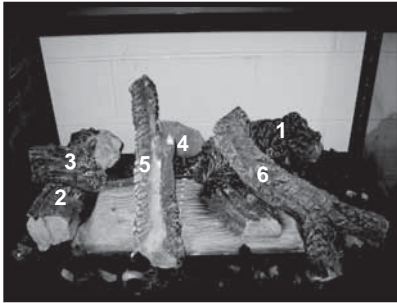

Log Set Assembly

IMPORTANT: THIS IS DATED INFORMATION. Parts must be ordered from a dealer or distributor. **Hearth and Home Technologies does not sell directly to consumers.** Provide model number and serial number when requesting service parts from your dealer or distributor.

Stocked at Depot

ITEM	DESCRIPTION	COMMENTS	PART NUMBER	
	Log Set Assembly /Burner Assembly		SRV2005-006	Y
1	Log 1		SRV2005-701	
2	Log 2		SRV2005-700	
3	Log 3		SRV2005-702	
4	Log 4		SRV2005-703	
5	Log 5		SRV2005-704	
6	Log 6		SRV2005-705	
7	Log Set Assembly /Burner Assembly		SRV2005-006	Y
8	Glass Door Assembly	Qty 2 req	GLA-6TROC	Y
9	Grate Assembly		2005-012	
10	Refractory Side		SRV2005-730	
11	Glass Door Assembly , End		GLA-MS	Y