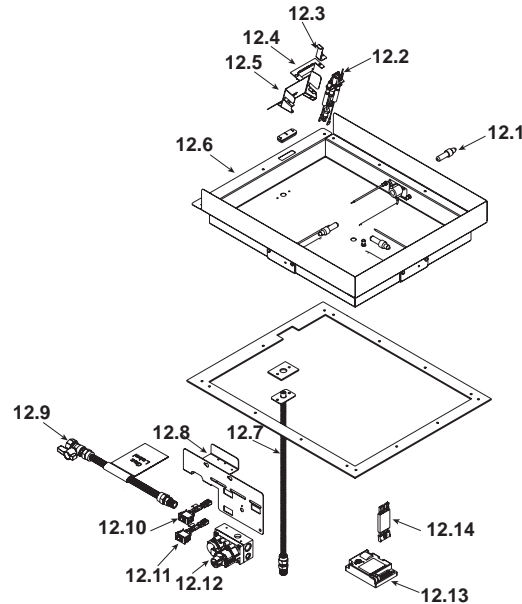

#12 Valve Assembly

IMPORTANT: THIS IS DATED INFORMATION. Parts must be ordered from a dealer or distributor. **Hearth and Home Technologies does not sell directly to consumers.** Provide model number and serial number when requesting service parts from your dealer or distributor.

Stocked at Depot

ITEM	DESCRIPTION	COMMENTS	PART NUMBER	
12.1	Light Bulb		700-540	Y
12.2	Pilot Assembly NG	Pre 7/23/03	4022-422	
		Post 7/23/03	385-510A	Y
	Pilot Assembly LP	Pre 7/23/03	4022-423	
		Post 7/23/03	385-511A	Y
	Pilot Tube		446-301	Y
12.3	Ground Strap		385-512	
12.4	Pilot Assembly Support		385-120	
12.5	Pilot Bracket		2005-118	
12.6	Ember Box Assembly		2005-114	Y
12.7	Flexible Gas Connector		2005-009	Y
12.8	Valve Bracket		2005-120	
12.9	Flex Ball Valve Assembly		302-320A	Y
12.10	On/Off Rocker Switch		060-511	Y
12.11	On/Off Wire Assembly		060-521A	Y
12.12	Valve NG		750-500	Y
	Valve LP		750-501	Y
12.13	Module		593-592	Y
12.14	Module Wire Assembly		593-590A	Y
	3 Volt Transformer		593-593A	Y
	Battery Pack		593-594A	Y
	Orifice NG (#33)		582-833	Y
	Orifice LP (#50)		582-850	Y

Additional service part numbers appear on following page.