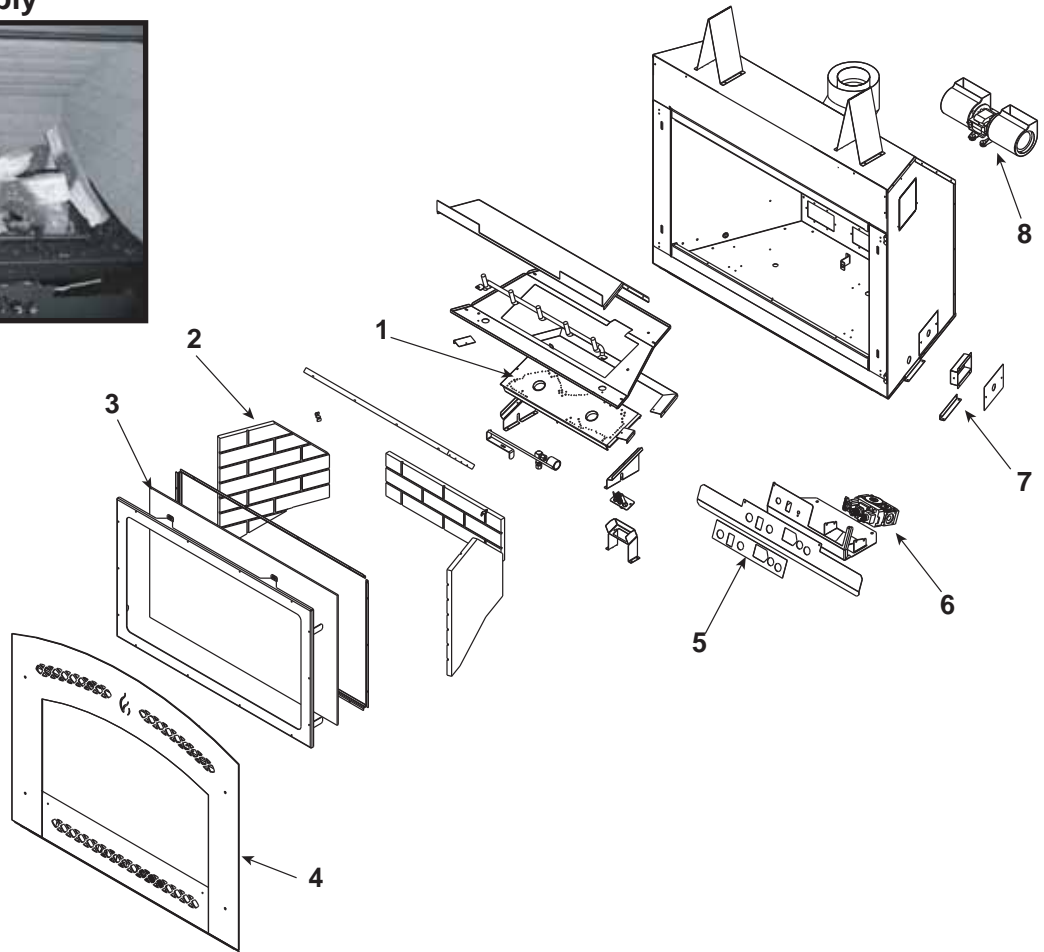

Log Set Assembly

IMPORTANT: THIS IS DATED INFORMATION. When requesting service or replacement parts for your appliance please provide model number and serial number. All parts listed in this manual may be ordered from an authorized dealer.

**Stocked
at Depot**

ITEM	DESCRIPTION	COMMENTS	PART NUMBER	
	Log Set Assembly		842-4740	
1	Burner Assembly		460-5010	Y
2	Brick (Set Only)		842-4750	
3	Glass		842-3820	Y
4	Fascia, Arched	Gold	842-4610	
		Brushed Nickel	842-4620	
		Black	842-4630	
5	Dash Board	No longer available	460-0090	
6	Valve, NG		842-0240	Y
	Valve, LP		842-0230	Y
7	Junction Box	No longer available	450-7160	
8	Blower		812-4900	Y