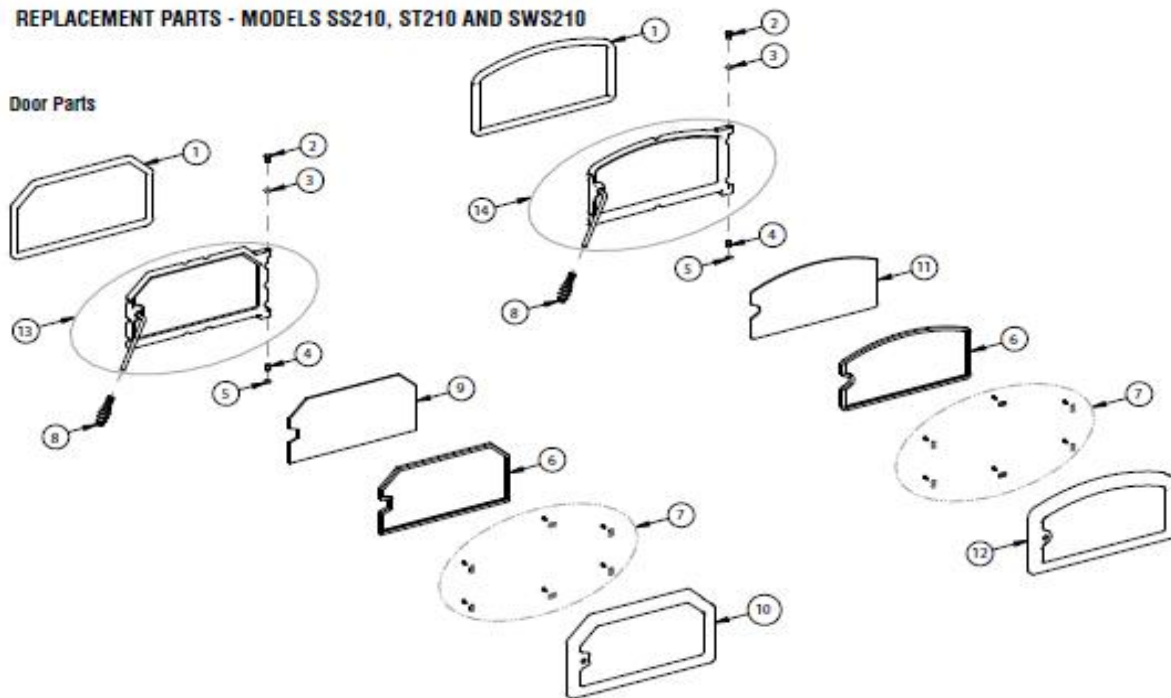

REPLACEMENT PARTS - MODELS SS210, ST210 AND SWS210

Door Parts

Blower Parts