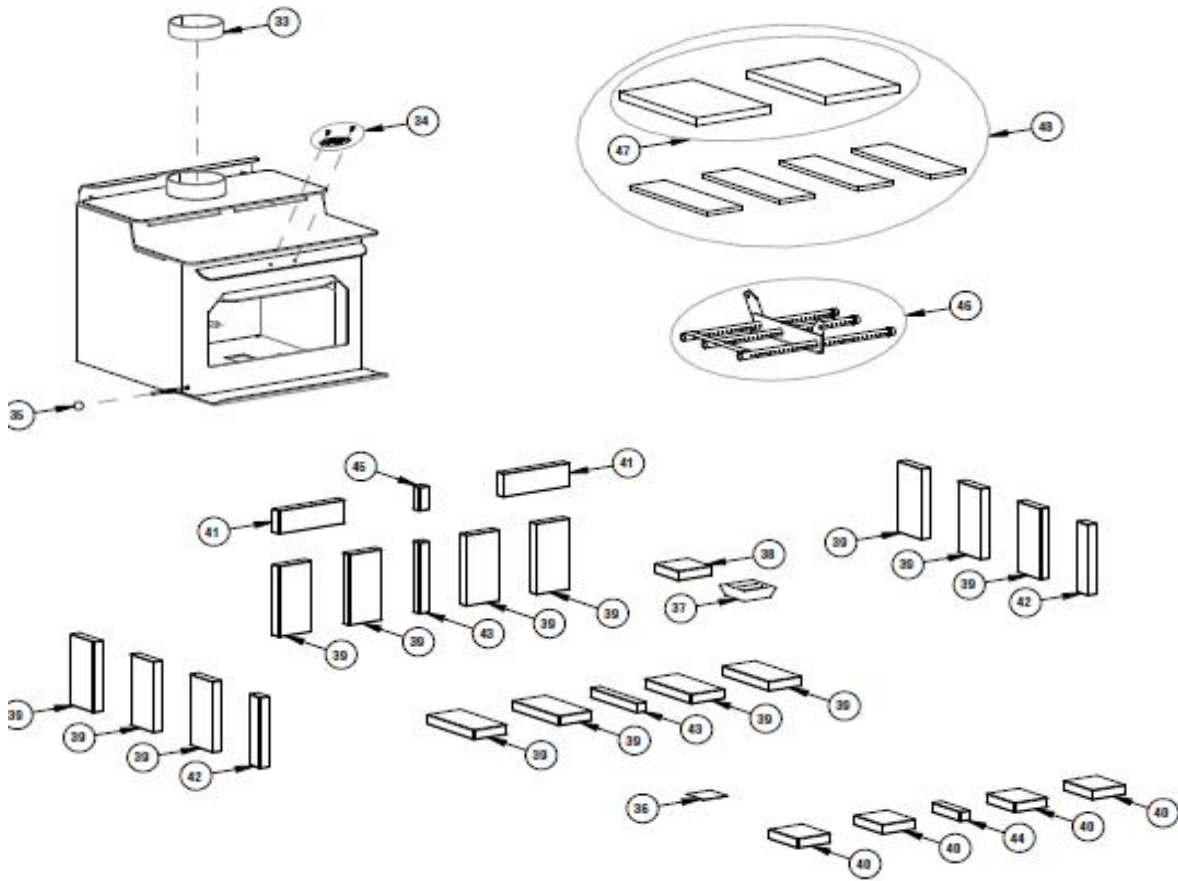

REPLACEMENT PARTS - MODEL ST210 AND SWS210