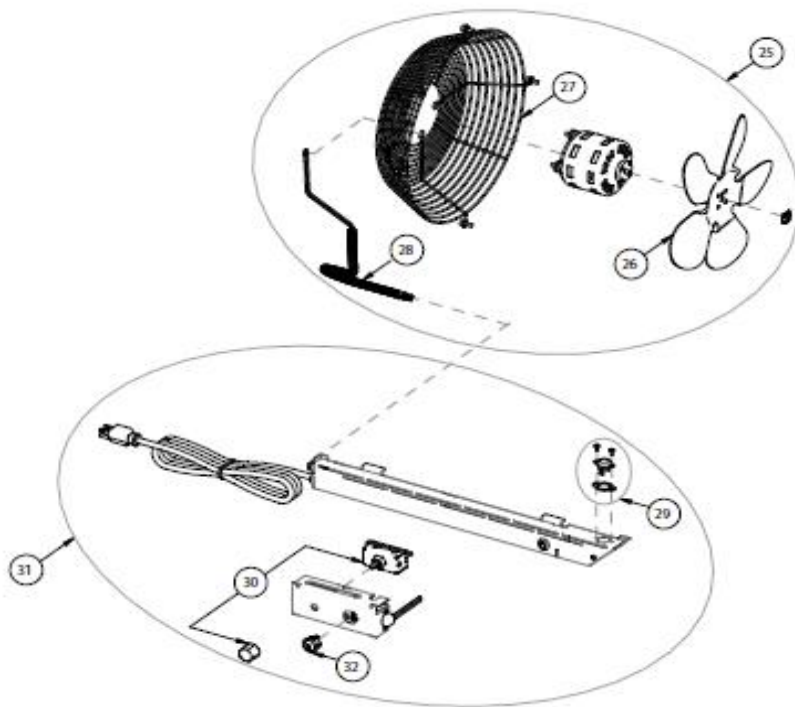

Note: Items in italics may be discontinued 6 months after the end of model production or later if inventory is available.

REPLACEMENT PARTS - MODEL ST210 AND SWS210

REPLACEMENT PARTS - MODELS SS210, ST210 AND SWS210

Door Parts

Blower Parts

REPLACEMENT PARTS - MODELS SS210, ST210 AND SWS210

Leg and Leg Parts

REPLACEMENT PARTS - MODELS SS210, ST210 AND SWS210

Ash Drawer Pedestal and Pedestal