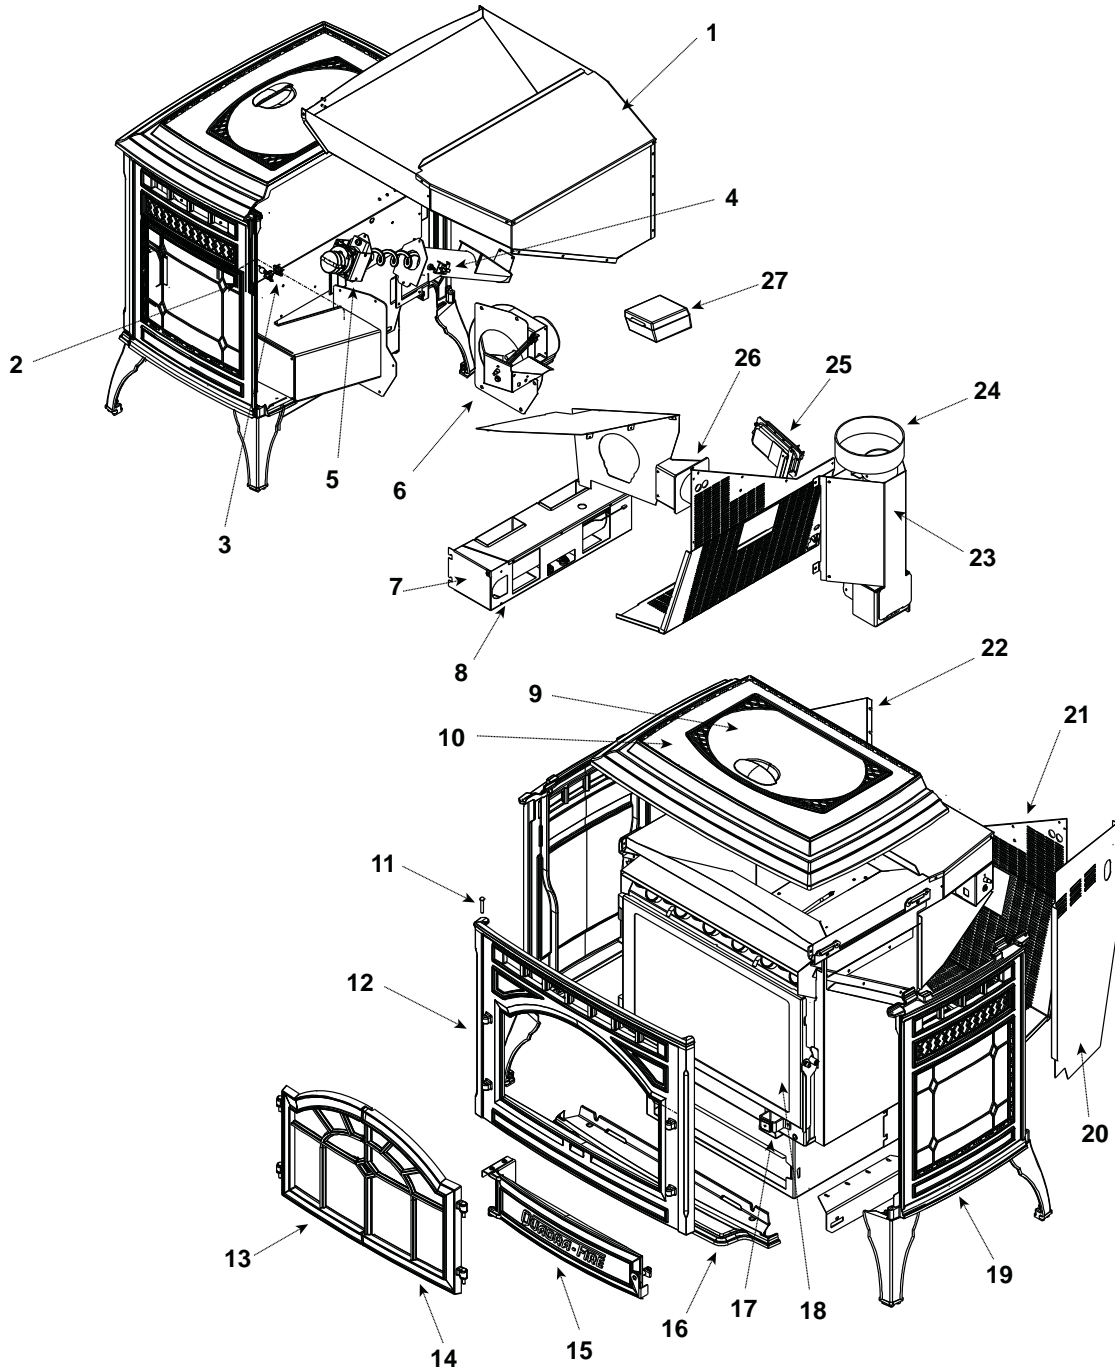

MTVERNON-CCR, MTVERNON-CLG, MTVERNON-MBK, MTVERNON-PCR, MTVERNON-PGR, MTVERNON-PMB, MTVERNON-PMH

Part number list on following page.