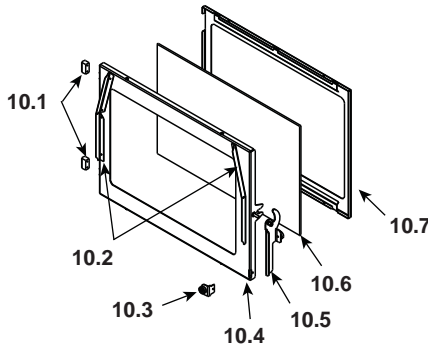

IMPORTANT: THIS IS DATED INFORMATION. Parts must be ordered from a dealer or distributor. **Hearth and Home Technologies does not sell directly to consumers.** Provide model number and serial number when requesting service parts from your dealer or distributor.

Stocked at Depot

ITEM	DESCRIPTION	COMMENTS	PART NUMBER	
5	Side (Interchangeable)	Matte Black	7005-107MBK	
		Porcelain Black	7005-107PBK	
		Porcelain Dark Blue	7005-107PDB	
		Porcelain Frost	7005-107PFT	
		Sienna Bronze	7005-107CSB	
		Willow	7005-107CWL	
		Mahogany	7005-107PMH	
6	Side Mount Left		7034-128	
7	Baffle		SRV7034-263	Y
8	Latch, Baffle		7034-149	
9	Intake Shield		7034-224	Y

#10 Door Assembly

10	Door Assembly		7034-006	
10.1	Hinge, Female		450-2910	
10.2	Door Air Deflector		7034-185	
10.3	Magnet Bracket Assembly		7034-008	
	Magnet Round		SRV7000-140	Y
10.4	Door Frame Assembly		7034-026	
10.5	Door Latch Assembly		7034-039	
10.6	Glass Assembly - 21 in. W x 14 in. H		7034-007	Y
	Gasket, Channel 3 Mm X 32 - Field Cut To Size	10 Ft	7000-377/10	Y
10.7	Glass Retainer		7034-136	
11	Front, Face	Matte Black	7005-108MBK	
		Porcelain Black	7005-108PBK	
		Porcelain Dark Blue	7005-108PDB	
		Porcelain Frost	7005-108PFT	
		Sienna Bronze	7005-108CSB	
		Willow	7005-108CWL	
		Mahogany	7005-108PMH	

Additional service part numbers appear on following page.