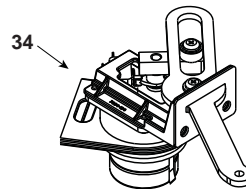

#34 Auto-Clean Motor/Arm Assembly

33	Feed Assembly		SRV7034-004	Y
33.1	Feed Spring Assembly (Only)		SRV7001-046	Y
33.2	Bearing, Feed System, Nylon		410-0552	Y
33.3	Gasket, Feed Motor		7034-144	
33.4	Optical Switch Assembly		7034-038	Y
33.5	Feed Motor DC		SRV7000-313	Y
33.6	Collar, Set, 7/8		229-0520	
34	Auto-Clean Motor/Arm Assembly		SRV7034-020	Y
34.1	Auto-Clean Lever		7034-158	Y
34.2	Micro Switch No		7000-327	Y
34.3	Gear Motor 12V		7000-502	Y
34.4	Grommet, Motor, Auto-Clean		7034-188	Y
34.5	Cam, Switch, Auto-Clean		SRV7034-187	Y
34.6	Bearing		7000-333	Y
34.7	Gasket, Auto-Clean		7034-165	Y

Additional service part numbers appear on following page.