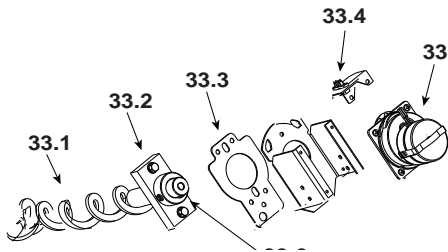

Beginning Manufacturing Date: Sept. 2006
Ending Manufacturing Date: Active

IMPORTANT: THIS IS DATED INFORMATION. Parts must be ordered from a dealer or distributor. **Hearth and Home Technologies does not sell directly to consumers.** Provide model number and serial number when requesting service parts from your dealer or distributor.

Stocked at Depot

ITEM	DESCRIPTION	COMMENTS	PART NUMBER	
27	Detent Pin	Pre 00700103644	7000-376	
	Elbow Latch	Post 00700103644	7000-393	
28	Exhaust Transition Assembly		7034-139	
29	Power Supply Assembly		SRV7000-443	Y
30	Control Board Assembly		SRV7000-456	Y
	Fuse 15A Slow lec Glass	Pkg of 10	7000-491/10	Y
31	Snap Disc, Manual Reset		SRV230-1290	Y
32	Rear Shroud		7034-170	

#33 Feed Assembly