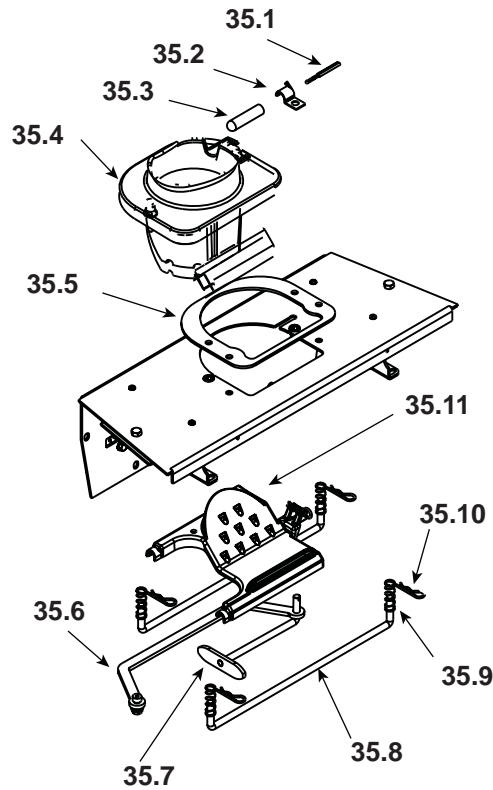

#35 Firepot Riser Assembly

IMPORTANT: THIS IS DATED INFORMATION. Parts must be ordered from a dealer or distributor. **Hearth and Home Technologies does not sell directly to consumers.** Provide model number and serial number when requesting service parts from your dealer or distributor.

Stocked at Depot

ITEM	DESCRIPTION	COMMENTS	PART NUMBER	
35	Firepot Riser Assembly		SRV7034-002	
35.1	Thermocouple, K		SRV7034-247	Y
35.2	Half Clip - Thermocouple Holder		7000-321	
35.3	Thermocouple Protection Tube - Thermocouple Cover		SRV7034-186	Y
35.4	Firepot Assembly, Upper		SRV7034-072B	Y
35.5	Gasket, Firepot		7034-190	Y
35.6	Auto-Clean Link Arm		7034-176	Y
35.7	Plow Weldment, Auto-Clean		7034-024	Y
35.8	Rail, Auto-Clean		SRV7034-152	Y
35.9	Spring	Pkg of 4	7000-513/4	Y
35.10	Hitch Pin Clip 3/32	Pkg of 10	7000-374/10	Y
35.11	Firepot Bottom		7034-153	Y
	Auto-Clean Bottom Assembly (Includes Auto Clean Plow Weldment, Link Arm, Firepot Bottom & Hitch Pin Clip)		7034-021	Y
	Firepot Riser Clamp Assembly (Includes Clamp and Hex Nut)		7034-012	

Additional service part numbers appear on following page.