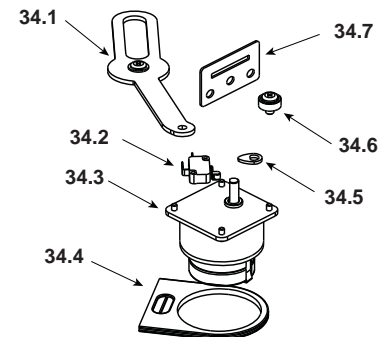

#34 Auto-Clean Motor/Arm Assembly

33	Feed Assembly		SRV7034-004	Y
33.1	Feed Spring Assembly (Only)		SRV7001-046	Y
33.2	Bearing, Feed System, Nylon		410-0552	Y
33.3	Gasket, Feed Motor		7034-144	
33.4	Optical Switch Assembly		7034-038	Y
33.5	Feed Motor DC		SRV7000-313	Y
33.6	Collar, Set, 7/8		229-0520	
34	Auto-Clean Motor/Arm Assembly		SRV7034-020	Y
34.1	Auto-Clean Lever		7034-158	Y
34.2	Micro Switch No		7000-327	Y
34.3	Gear Motor 12V		7000-502	Y
34.4	Grommet, Motor, Auto-Clean		7034-188	Y
34.5	Cam, Switch, Auto-Clean		SRV7034-187	Y
34.6	Bearing		7000-333	Y
34.7	Gasket, Auto-Clean		7034-165	Y

Additional service part numbers appear on following page.